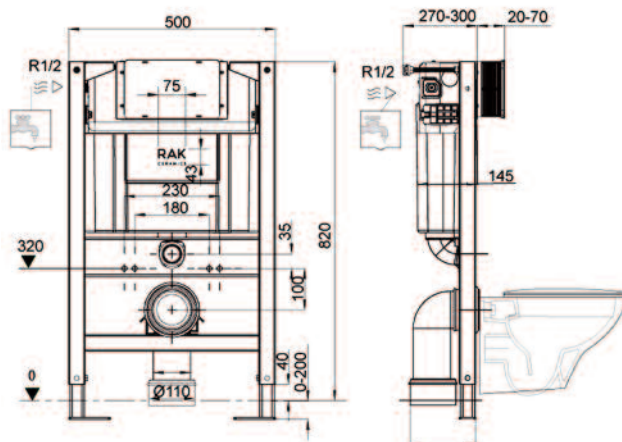

Flush Plate Not Included
See page 62