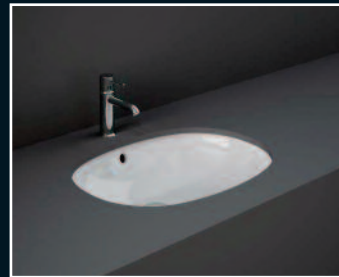

500 Varia Oval £231
Under Counter **BOW040WH**
500 (W) x 360 (D) x 120 (H)mm