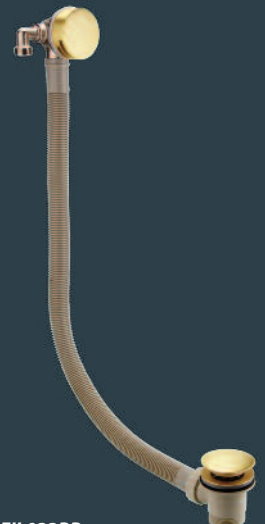

FIL033BR
Ocean Overflow Filler £159
and Easy Clean Bath Click Clack Waste