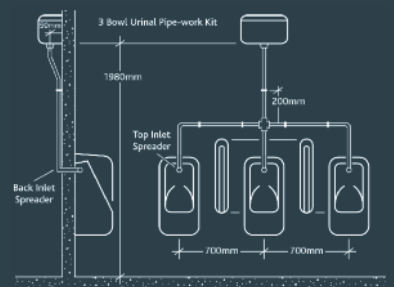

Pack - 3

CIS036WH

3 Urinal Fittings Pack **£747**

1. *Suitable for 3 urinals*
2. Concealed Auto cistern
   - 13.5 Ltr capacity
   - Sparge Pipe sets
   - Back inlet spreaders
   - Urinal Wastes