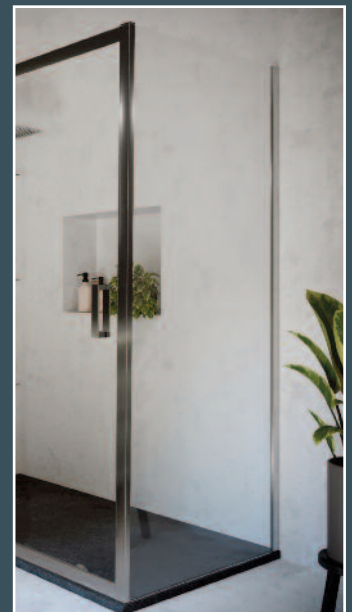

Optional Side Panel

Optional Side Panel