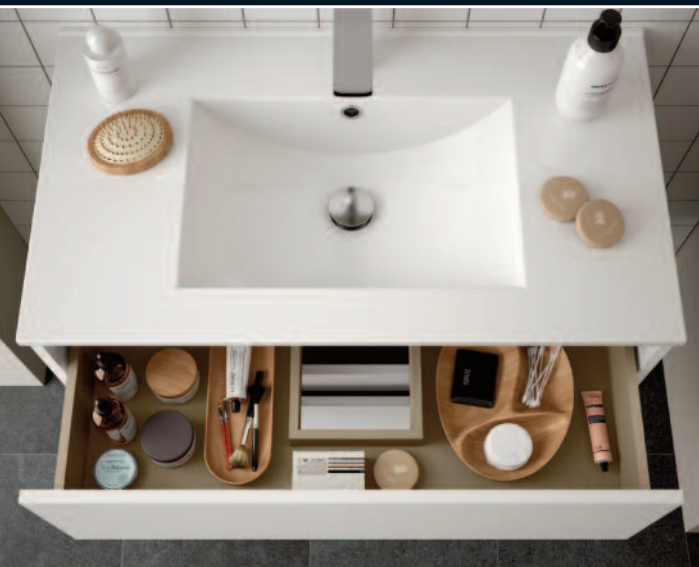

Seville Open

Choose from Gloss White (WH), Oak (OA) or Matt Grey (GR)
1 Drawer Soft Close & 1 Open Shelf Design

UNI041(XX) / BAS156WH
Unit & Ceramic Basin **£558**
UNI041(XX) / WOR036(XX)
Unit & Wood Worktop **£528**
600 (W) x 460 (D) x 540 (H) mm

Seville Open 1200

2X UNI041(XX) / BAS155WH
2 x 600 Wall Units **£1,279**
including Double Ceramic Basin
1200 (W) x 460 (D) x 540 (H) mm

Drawer Organisers

1. ORG004BE 600 (523mm) **£99**
   - ORG005BE 700 (624mm) **£105**
   - ORG006BE 800 (724mm) **£112**
   - ORG007BE 900 (824mm) **£119**
   - ORG003BE 1000 (924mm) **£125**
2. Neutral Colour Finish suitable for all
   Almeria, Seville & Valencia ranges

Seville Tall Unit

UNI052(XX)
Tall Storage Unit **£250**
300 (W) x 240 (D) x 1400 (H) mm