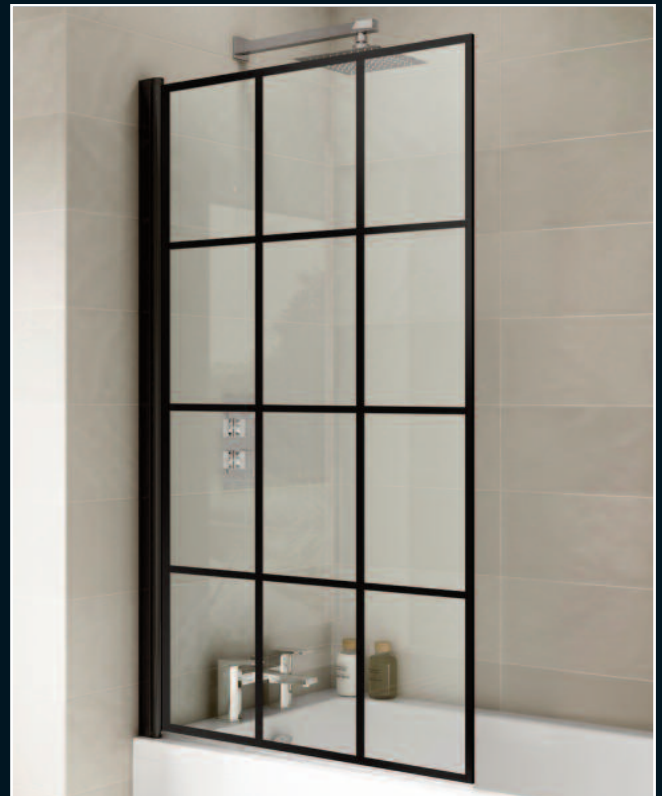

Milan Bath Screen - Black

- SCR001BL** Curved Corner - 6mm Clear Glass **£150**
- SCR002BL** Square Corner - 6mm Clear Glass **£150**
800 (W) x 1400 (H) mm

Pavia Square Bath Screen - Black

- SCR013BL** 6mm Glass **£183**
- 800 (W) x 1400 (H) mm
- Matt Black Towel Rail