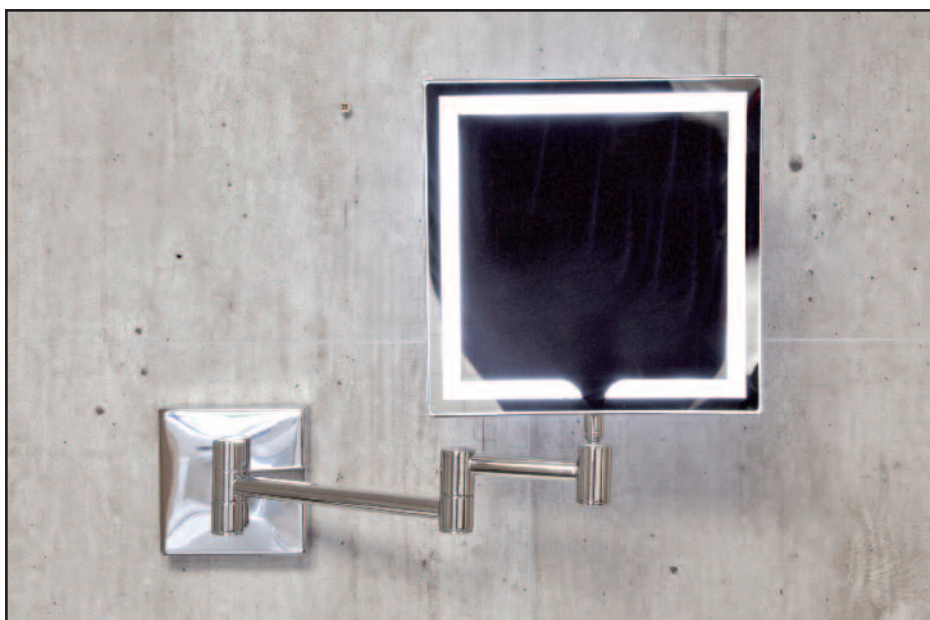

Ocean Vanity LED Mirror

MIR051CL
240 x 315mm **£199**

- White LED Light
- IP44 rated
- Magnetic Sensor on/off
- Luxury chrome finished brass with Stainless steel base

Angel Vanity LED Mirror

MIR052CL
240 x 315mm **£199**

- White LED Light
- IP44 rated
- Magnetic Sensor on/off
- Double sided: plain/magnified
- Luxury chrome finished brass with Stainless steel base

Battery Operated LED Mirrors

- Requires 2 x AA Batteries (not included)
- Fit anywhere, no need for electrical wiring
- Push button operation
- Zone 2 Compatible

CityLux A3 Mirror
MIR013CL
500mm diameter **£96**
• 16 LED Lights

CityLux A1 Mirror
MIR012CL
300 x 450mm **£111**
• 10 LED Lights
Landscape or Portrait

CityLux A2 Mirror
MIR014CL
500 x 650mm **£138**
• 24 LED Lights
Landscape or Portrait

CityLux A4 Mirror
MIR015CL
500 x 650mm **£120**
• 46 LED Lights
Landscape or Portrait