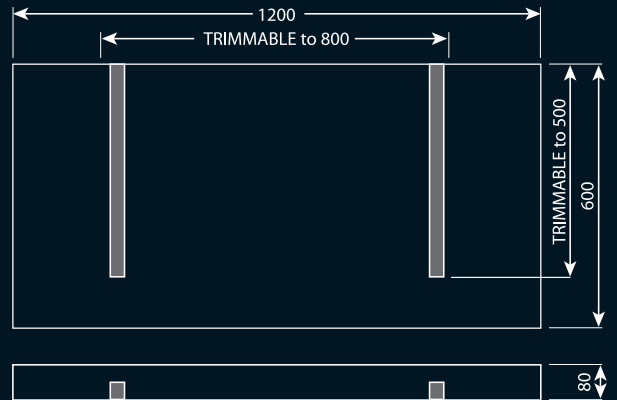

Floating Shelf & Brackets

Create a worktop or shelf that can blend into your Bathroom with a surface that can be tiled.

Can be cut to size

WET005GR 1200 (W) x 600 (D) x 80 (H) mm
Minimum cut size 800 (W) x 500 (D) mm

£518

SUPPLIED WITH GALVANISED STEEL BRACKETS

BAS094WH
Nova Semi Recessed **£210**
460 (W) x 460 (D) mm 1TH