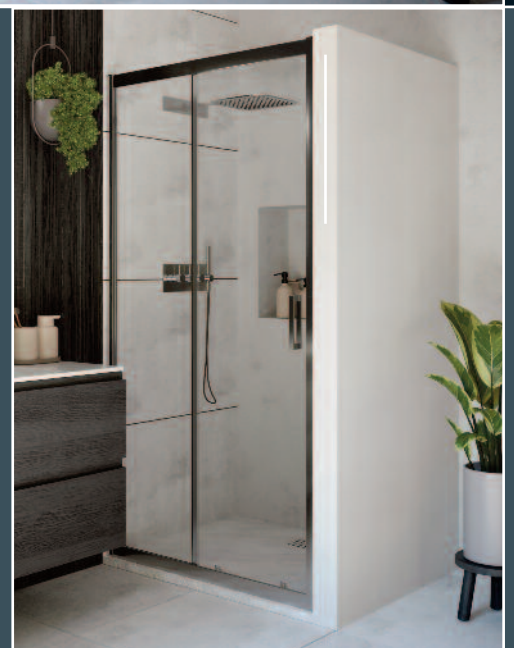

Amalfi Sliding Door - 8mm

Code	Size (mm)	Sliding Door 8mm
ENC015CP	1100	£388
ENC016CP	1200	£409
ENC017CP	1400	£454
ENC018CP	1600	£507
ENC019CP	1700	£531

Amalfi Side Panels - 8mm

Code	Size (mm)	Optional Side Panel
ENC012CP	760	£246
ENC013CP	800	£254
ENC014CP	900	£276

Features

- 8mm Glass
- 1950mm Height
- Polished Chrome Finish
- Quick Release Doors for Easy Clean
- Smooth Sliding Doors
- Magnetic Door Seal
- Profile Top Cover Caps
- 20mm Wall Profile Adjustment
- Concealed Wall Fixings
- Easy Clean Glass Shield Coating