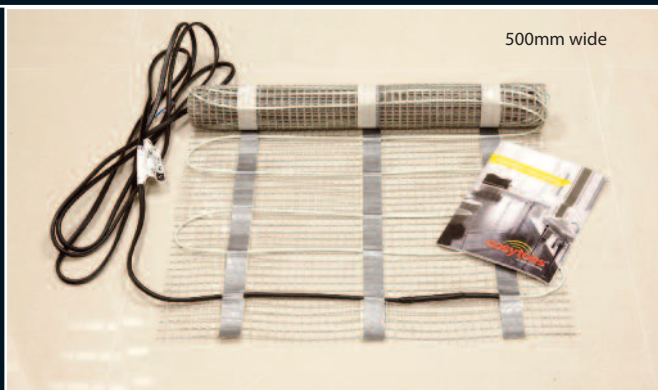

TradeMat	Output		TradeMat	Output	
<i>MAT001AN</i>	1 sqm	150w	£84	<i>MAT008AN</i>	5 sqm	£259
<i>MAT002AN</i>	1.5 sqm	225w	£119	<i>MAT009AN</i>	6 sqm	£329
<i>MAT004AN</i>	2 sqm	300w	£143	<i>MAT010AN</i>	7 sqm	£374
<i>MAT005AN</i>	2.5 sqm	375w	£166	<i>MAT011AN</i>	8 sqm	£420
<i>MAT006AN</i>	3 sqm	450w	£187	<i>MAT012AN</i>	9 sqm	£464
<i>MAT007AN</i>	4 sqm	600w	£238	<i>MAT003AN</i>	10 sqm	£494

	Cable Length	Area Coverage	Output	
<i>CAB047WH</i>	13m	0.75 - 1.25 sqm	150w	£109
<i>CAB048WH</i>	26m	1.5 - 2.5 sqm	300w	£121
<i>CAB049WH</i>	41m	2.25 - 3.75 sqm	450w	£142
<i>CAB050WH</i>	54m	3.0 - 5.0 sqm	600w	£187
<i>CAB051WH</i>	68m	3.75 - 6.25 sqm	750w	£235
<i>CAB052WH</i>	83m	4.5 - 7.5 sqm	900w	£278