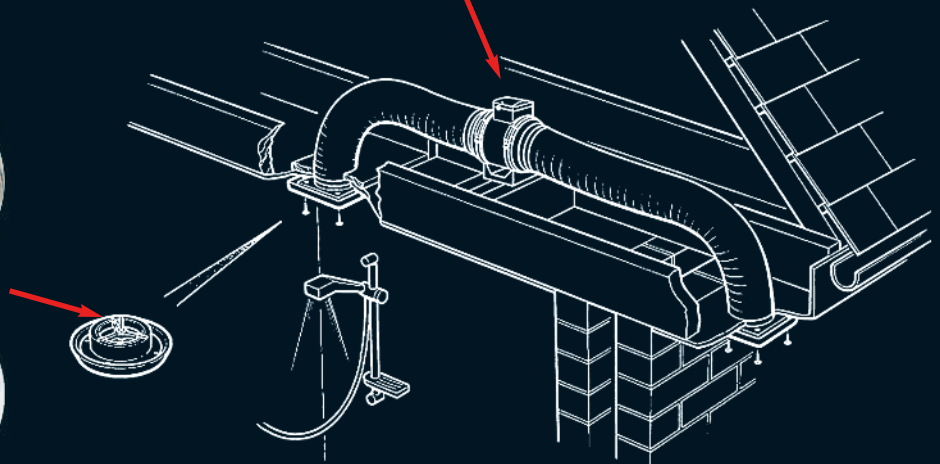

VENT In-line Ventilation Fan

High performance for ducted installations

FEATURES

- In-line mixed flow fan
- Designed for ducted installations
- High pressure, low noise
- Compact and quiet in operation
- Two speed (normal and boost)
- Adjustable timer can be set to run on between 2 and 30 minutes
- Low watt motor from 25W
- IPX4 rating
- Complies with Building Regulations
- 3 Year warranty
- Access to motor and impeller without dismantling ductwork

FAN010WH

Vent In-line Shower Kit with Timer (100T) **£156**

- Flow rate up to 187m³/hr (100T)

FAN009WH

Vent In-line Shower Kit with Timer (125T) **£181**

- Flow rate up to 280m³/hr (125T)