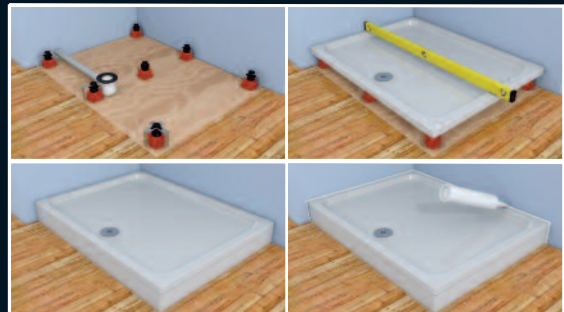

Easy Plumb FEET ONLY

- **LEG016WH** Pack of 9   **£125**
- **LEG015WH** Pack of 5   **£70**