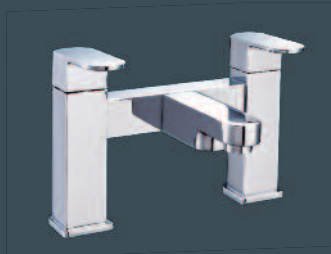

FIL028CP
Santorini Bath Filler £201