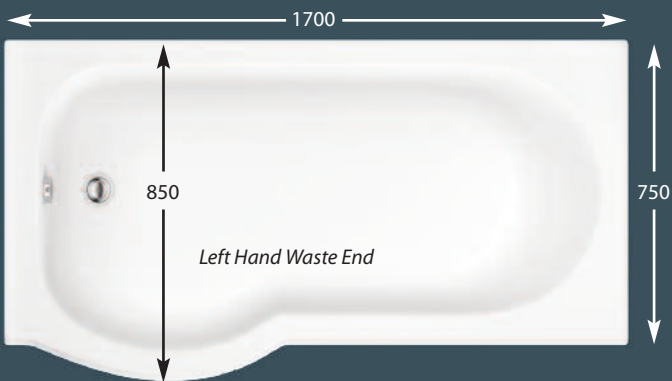

WAS008CP Click Clack Waste **£53**

WAS013CP Pop Up Waste **£66**

Left Hand Bath pictured

'P' Shape Bath

Choose Left or Right Handed

Sizes below (L) x 850 (W) x 400 (D)mm
Panel Height = 515mm

BAT073WH / PAN124WH / SCR017CP **£792**
1500mm Left Hand Bath, Panel & Screen with rail