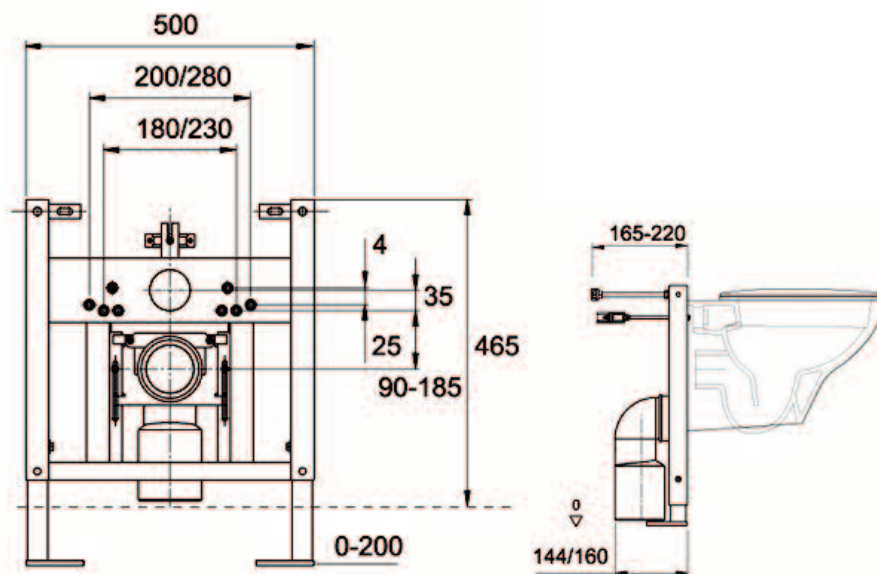

Wall Hung Pan Support Frames

Wall Hung Pans not included
See Sanitaryware from pages 4 - 59

**820mm LOW HEIGHT
Wall Hung Pan Frame** £435

FRA003GR
500 (W) x 820 (H) x 270 (D) mm
Low Height Feature 820mm
Top or Front Flush
Includes Concealed Cistern
Flush capacity 6/3L or 4.5/3L