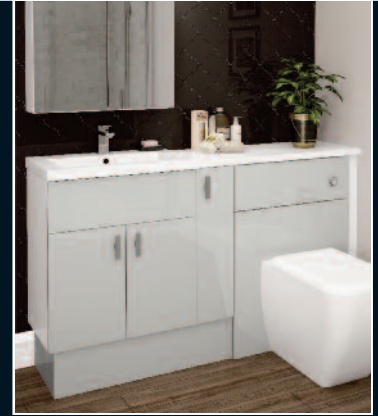

Hastings Gloss Grey (HA)
Grey doors & facias, gloss white carcass