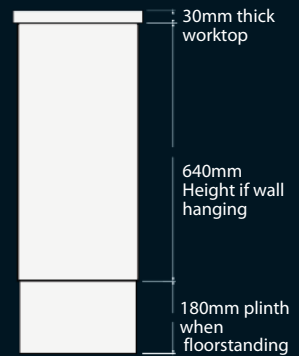

Base Unit Dimensions

High Quality 18mm thick doors & carcasses

Single Base Unit
with 1 Door

365mm depth

Code	Width	White	Grey
KITFUR005(XX)	200mm	£223	£236
KITFUR006(XX)	300mm	£246	£263

* 1 Leg required if floor standing
LEG017BL + LEG018BL Pack of 4 x legs **£5**