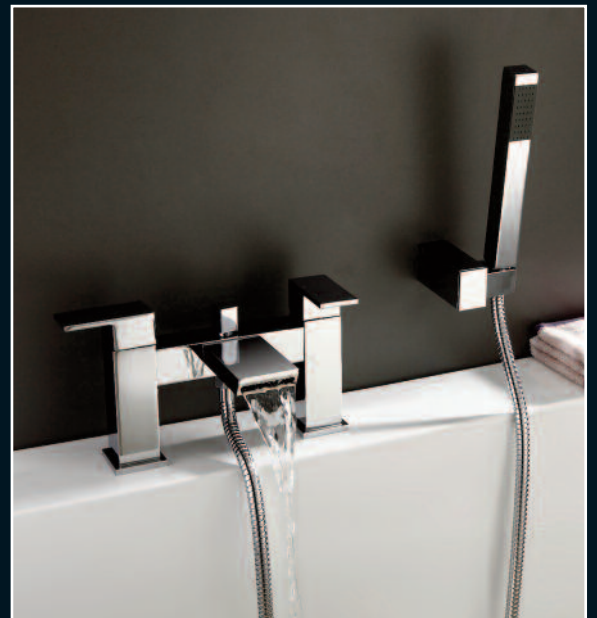

Keswick

Water Pressure:

All taps operate 0.2 to 6.0 bar unless stated otherwise.

LP = Low pressure of 0.2 bar minimum.

MP = Medium pressure of 0.5 bar minimum.

HP = High pressure of 1.0 bar minimum.

Keswick

MP 0.5

perfect with...

*More Showering options
see pages 172 - 187*