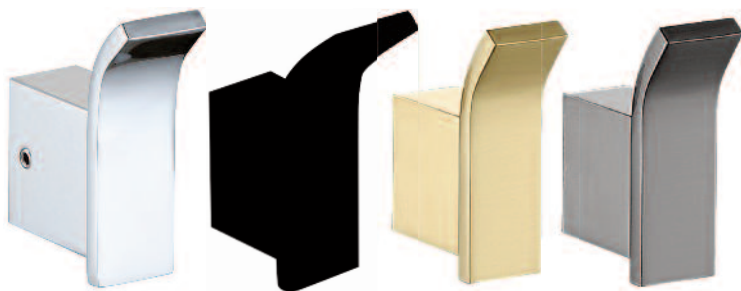

Chelsea Robe Hook

Chrome **ROB006WH** £30
Matt Black **ROB006BL** £36
Brushed Brass **ROB006BR** £54
Matt Grey Metal **ROB006MG** £54
20 (W) x 25 (D) x 59 (H) mm