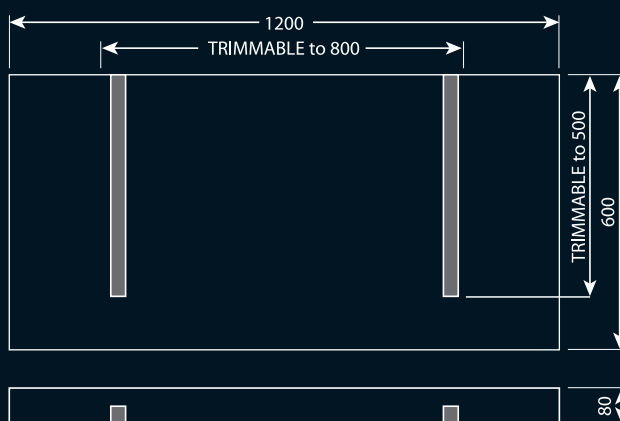

CITYLUX

WETROOM SYSTEM

Floating Shelf & Brackets

Create a worktop or shelf that can blend into your Bathroom with a surface that can be tiled.

Can be cut to size

WET005GR
1200 (W) x 600 (D) x 80 (H) mm **£518**
Minimum cut size 800 (W) x 500 (D) mm

SUPPLIED WITH GALVANISED STEEL BRACKETS