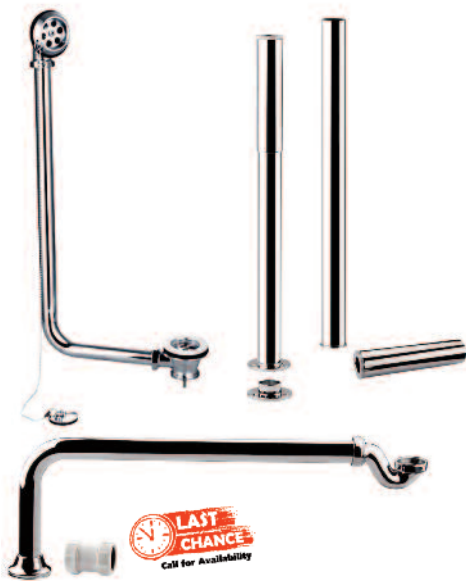

Bath Wastes

WAS014CP
Roll Top Bath Pack (001) £326
Chrome: Includes - Exposed Waste,
Shallow seal bath trap & Pipe Shrouds