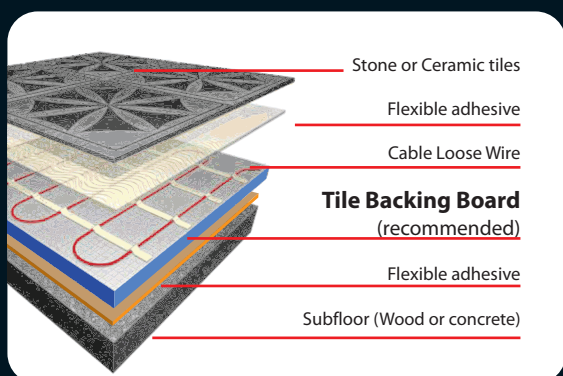

Keep your Floors Warmer for Longer

Help prevent heat loss and reduce energy consumption by reducing heat transfer between the warm floor and cold subfloor.