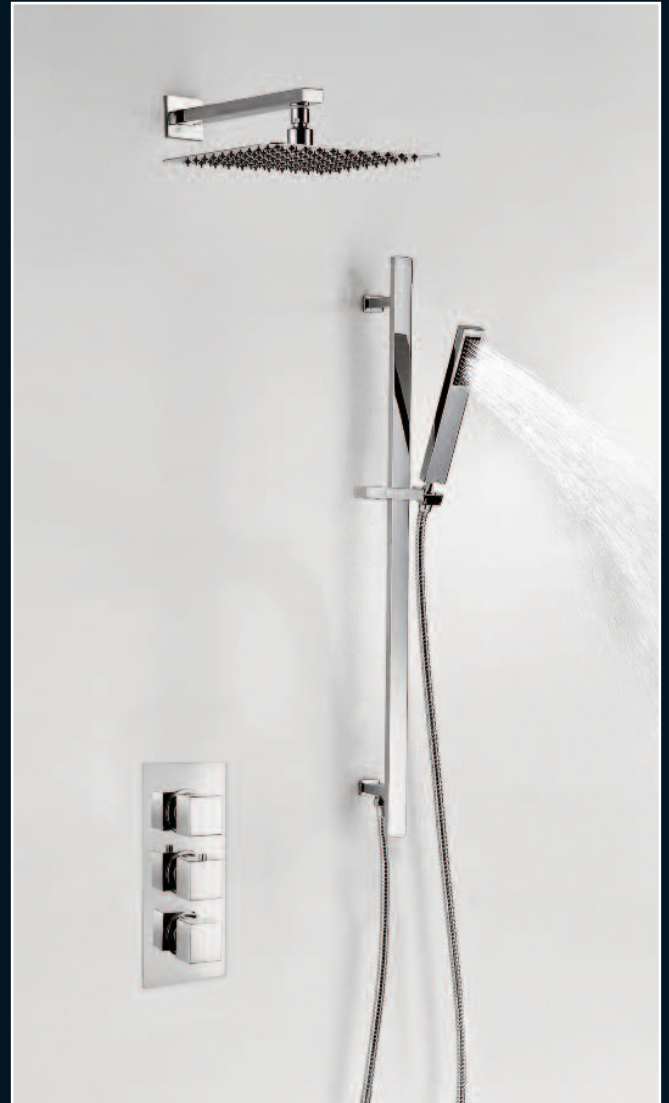

Nevada

Nevada