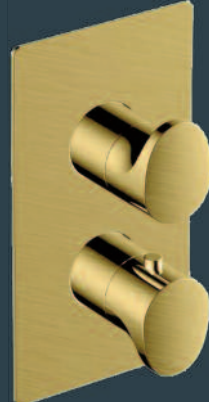

Dual Outlet

Thermostatic Concealed Shower Valve
Choose 2 options

VAL008GO
Porto 2 Valve
Brushed Gold £545