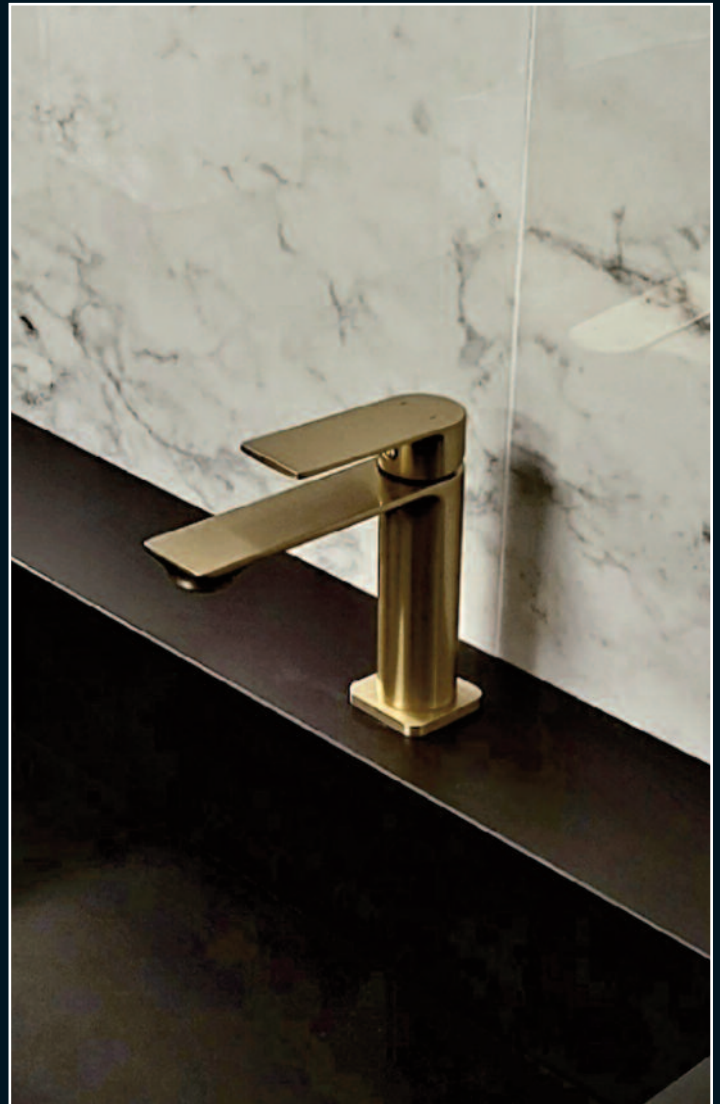

Stark

Stark