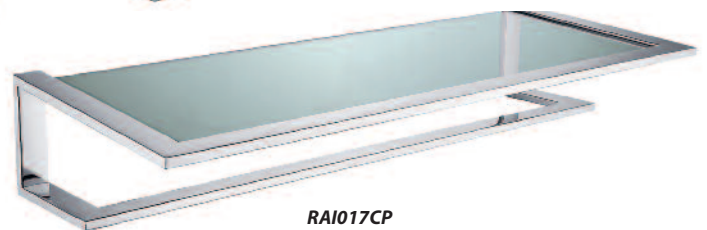

RAI017CP
Towel Shelf & Rail **£199**
700 (W) x 280 (D) x 120 (H) mm