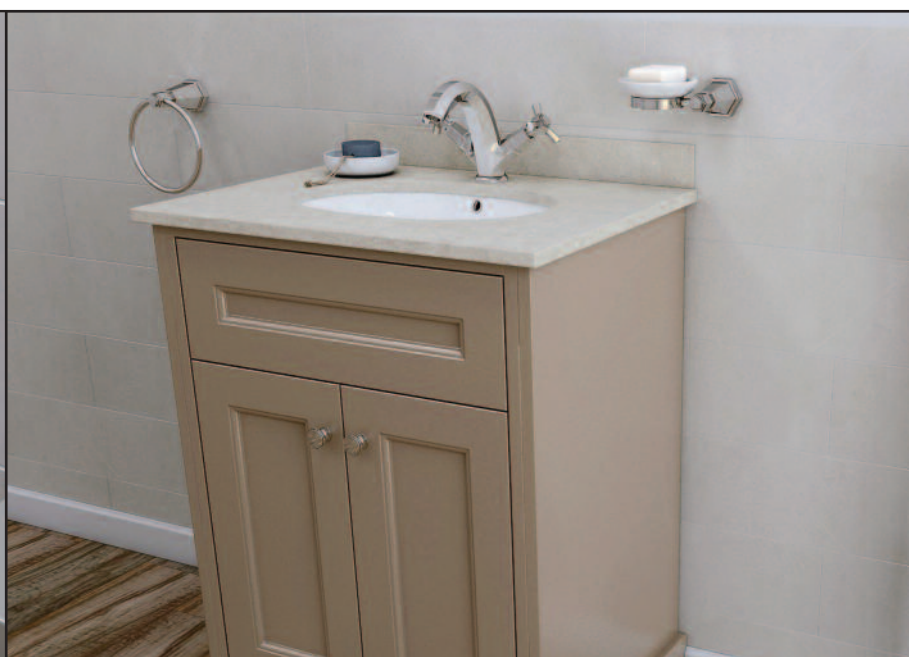

Warwick Accessories

Traditional hand made design
Luxury Chrome finished Brass.