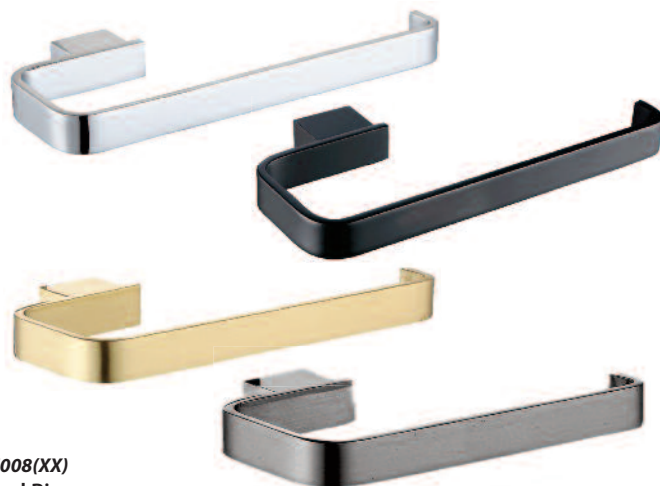

RIN008(XX)

Towel Ring

Chrome (CP) £61
Matt Black (BL) £75
Brushed Brass (BR) £120
Matt Grey Metal (GR) £120
220 (W) x 87 (D) x 20 (H) mm