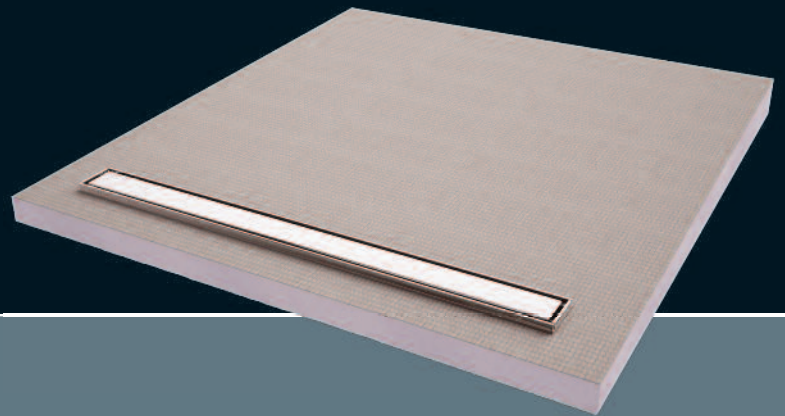

CITYLUX

WETROOM SYSTEM

Linear Under Tile Tray

For Efficient Drainage

Features

- Fully Waterproof
- For Waterproof Joints use our installation kits
- Preformed water slope to drain
- High drainage rate >1.05 l/s *rated*
- Waste height - 15mm for tiles
- Easy Access, Floor Level
- Lightweight to Handle
- Easily cut to fit shower area
- Fix to timber or concrete floors
- Ready to Tile (not suitable for Vinyl)
- Optimum Thermal Insulation
- High Compressive Strength >250kN/m²

Linear Under Tile Tray including Grate & Drain Kit

	Tray Sizes (mm)	Drain Length (mm)	Drain Position	
TRA051GR	900 x 900 x 30mm	300	End	£786
TRA047GR	1200 x 900 x 30mm	550	Edge	£862
TRA046GR	1200 x 900 x 30mm	550	Center	£862
TRA049GR	1600 x 900 x 30mm	550	End	£924
TRA050GR	1800 x 900 x 30mm	550	Edge	£952
TRA048GR	1200 x 900 x 40/25mm	750	End	£940