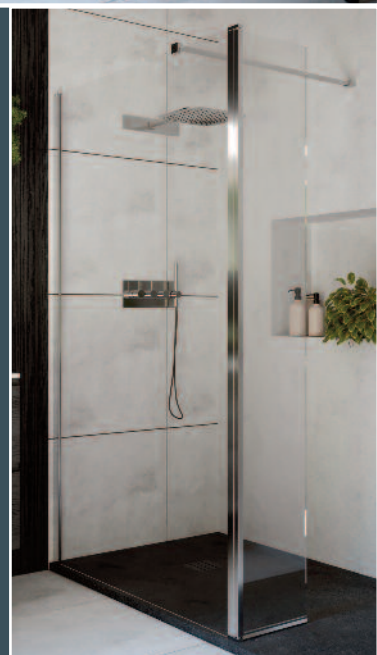

T Piece Join Bracket

To join 2 walk in panels together
to form an Enclosure

TPI002CP
Chrome £33