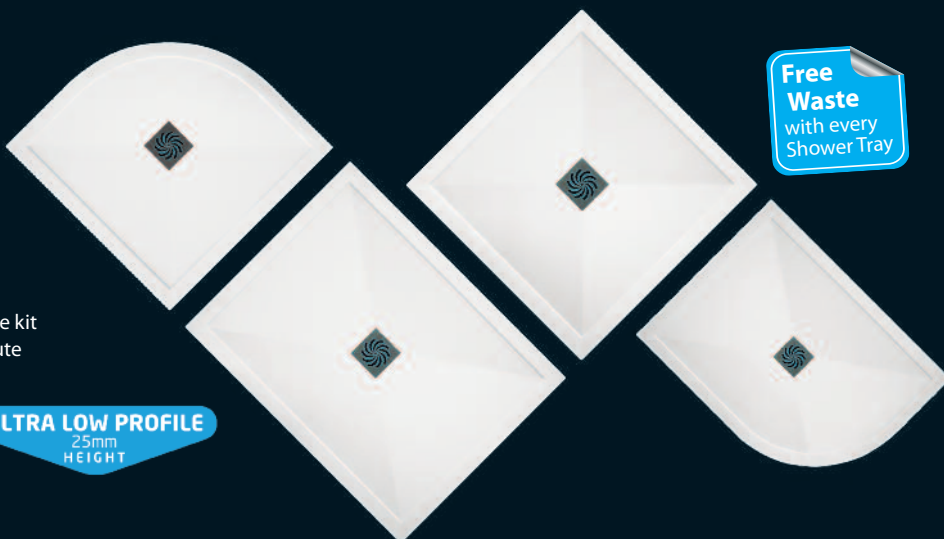

CITYLux 25mm Shower Tray

Stylish, Centre waste, Ultra Low shower tray for a Wetroom look

- Manufacturers Lifetime guarantee
- Ultra-low profile 25mm high
- Sit on floor recess for 'flush to floor' look
- Dedicated High flow, self-cleaning vortex waste kit
- Water removal tested to over 30 litres per minute
- Made from 100% natural stone resin
- Tough repairable gelcoat surface
- Suitable for wheelchair access
- Step free access - no hazardous trip areas

ULTRA LOW PROFILE
25mm
HEIGHT

Free Waste
with every
Shower Tray