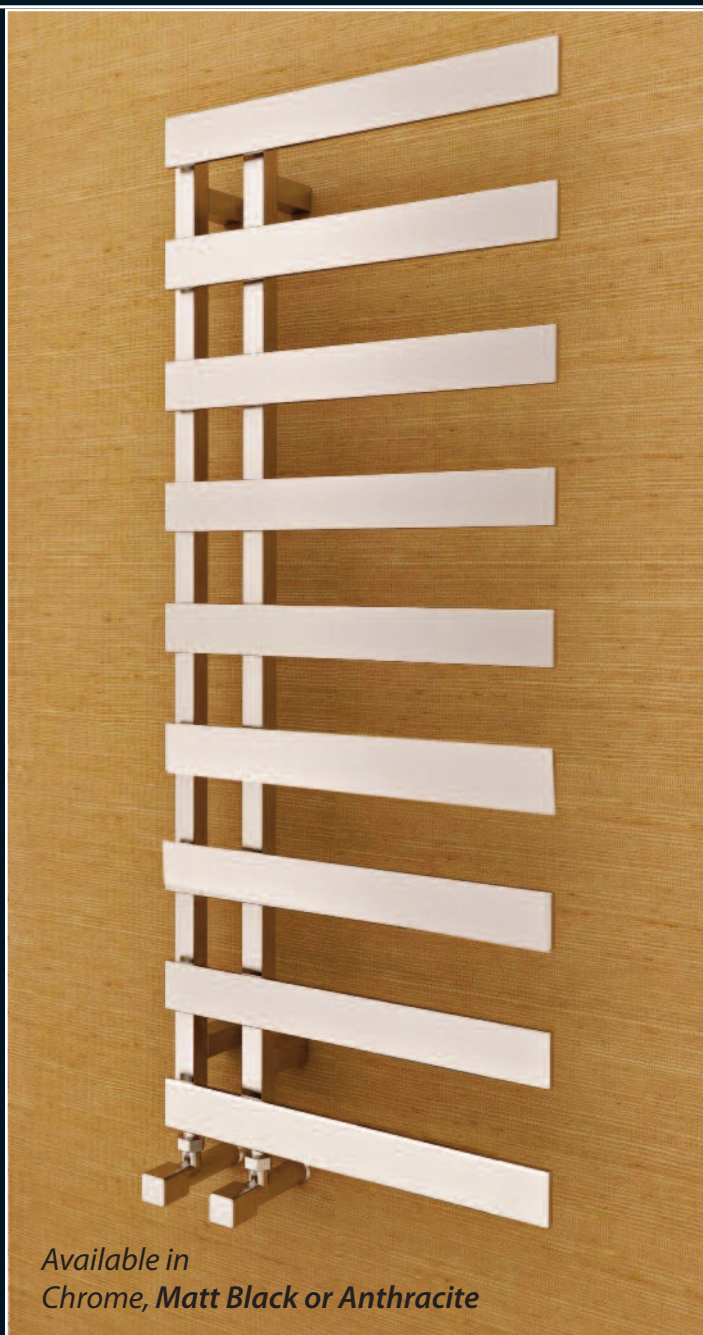

Available in
Chrome, Matt Black or Anthracite

CITY LUX Designer Towel Warmers
PREMIUM

Ravello Chrome

Code	Size (H) (W)	Heat Output BTU's	Pipe Centres (mm)	Optional Element Size Max.	
RAD046CP	800 x 500	£275	893	100	200w
RAD044CP	1235 x 500	£367	1357	100	400w
RAD045CP	1525 x 500	£477	1666	100	500w

NEW Ravello Matt Black

Code	Size (H) (W)	Heat Output BTU's	Pipe Centres (mm)	Optional Element Size Max.	
RAD046BL	800 x 500	£220	1231	100	200w
RAD044BL	1235 x 500	£293	2147	100	400w
RAD045BL	1525 x 500	£381	2656	100	500w

- 5 Year Manufacturers Guarantee
- Made from Durable Steel
- Left or Right Mounting
- Fuel: Central, Electric or Dual Fuel
- Heat Output = Delta: T60C

Ravello
Anthracite

Code	Size (H) (W)	Heat Output BTU's	Pipe Centres (mm)	Optional Element Size Max.	
RAD046AN	800 x 500	£220	1231	100	200w
RAD044AN	1235 x 500	£293	2147	100	400w
RAD045AN	1525 x 500	£381	2656	100	500w

VAL091CP
Chrome Angled Square Valves (pair) **£46**

For Rad Valves / Accessories
[See Page 257](#)