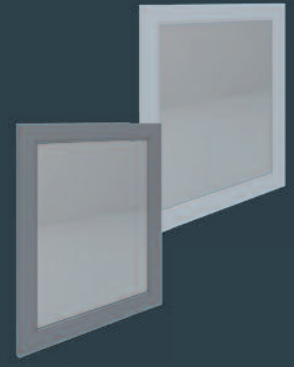

Mirror

MIR002(XX)
Mirror **£279**
585 (W) x 650 (H) mm
Available in Grey or White