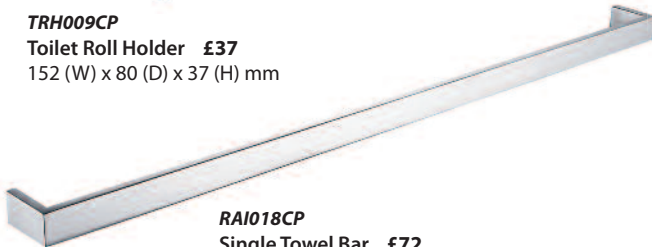

RAI018CP
Single Towel Bar **£72**
772 (W) x 65 (D)
Wall Brackets 58 (H) mm