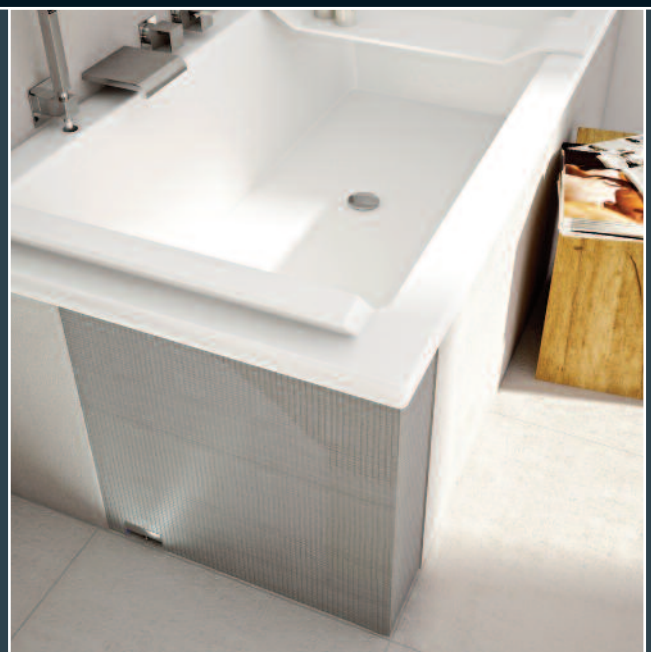

Tile Backing Board Bath Panels

PAN032WH 1850 x 760 mm   **£78**
PAN033WH 850 x 600 mm   **£33**

- Bath panel - ready for tiling
- Easy to install
- Including adjustable feet
- 30mm thickness
- Can be cut to size