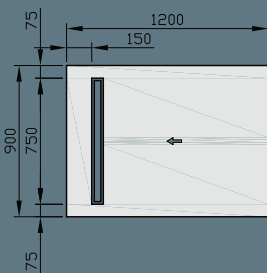

1-sided fall