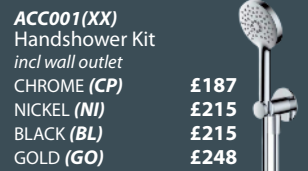

ACC001(XX) Handshower Kit
incl wall outlet
CHROME (CP) £187
NICKEL (NI) £215
BLACK (BL) £215
GOLD (GO) £248