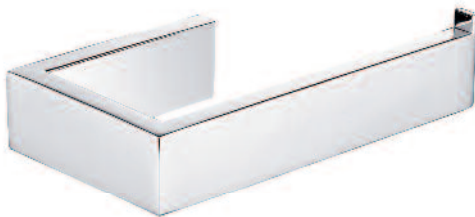

TRH009CP
Toilet Roll Holder **£37**
152 (W) x 80 (D) x 37 (H) mm