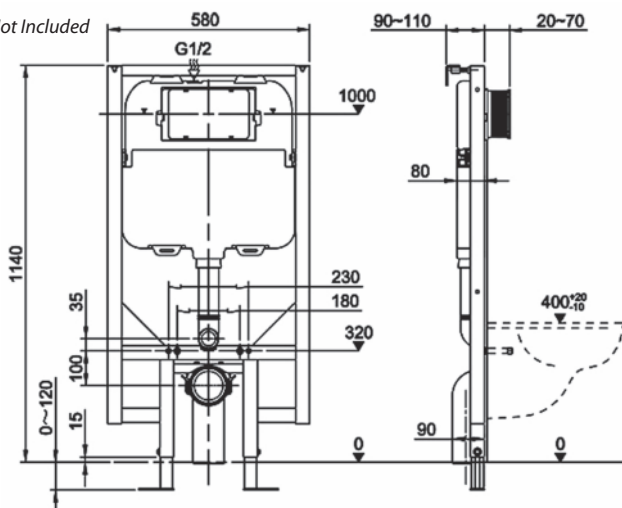

12cm Depth - Bidet Frame £336

FRA005GR
500 (W) x 1140 (H) x 120 (D) mm
Includes adjustable Fittings

Flush Plate Not Included
See page 62

Flush Plate Not Included
See page 62

Flush Plate Not Included
See page 62