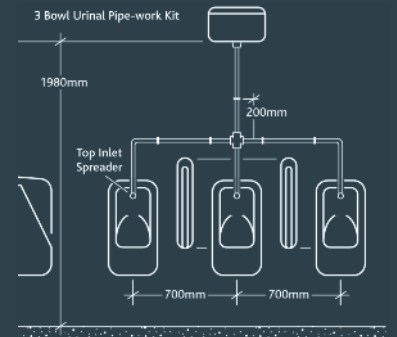

Jazz Urinal

- **URI110WH** Exposed Trap Urinal **£131**
- **ACC049CP** Requires Brackets **£28**
- 355 (W) x 330 (D) x 445 (H) mm
- **PAN096WH** Jazira Partition Panel **£131**

School Pan

School WC

BTW021WH / SEA030WH
With Seat (no lid) **£296**
330 (W) x 480 (D) x 350 (H) mm

Jazz Exposed Urinal Fittings

Pack - 1

1. **CIS037WH**
   1 Urinal Fittings Pack **£351**
   Suitable for 1 urinal
2. Exposed Auto cistern
   - 4.5 Ltr capacity
   - Sparge Pipe sets
   - Top inlet spreader
   - Urinal Waste

Pack - 2

1. **CIS038WH**
   2 Urinal Fittings Pack **£483**
   Suitable for 2 urinals
2. Exposed Auto cistern
   - 9.0 Ltr capacity
   - Sparge Pipe sets
   - Top inlet spreaders
   - Urinal Wastes

Pack - 3

1. **CIS039WH**
   3 Urinal Fittings Pack **£582**
   Suitable for 3 urinals
2. Exposed Auto cistern
   - 13.5 Ltr capacity
   - Sparge Pipe sets
   - Top inlet spreaders
   - Urinal Wastes