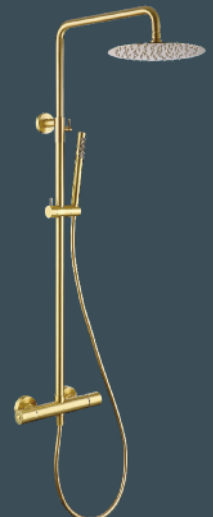

SHO013BB
Ocean Infinity (107) Dual Shower Brushed Brass **£449**