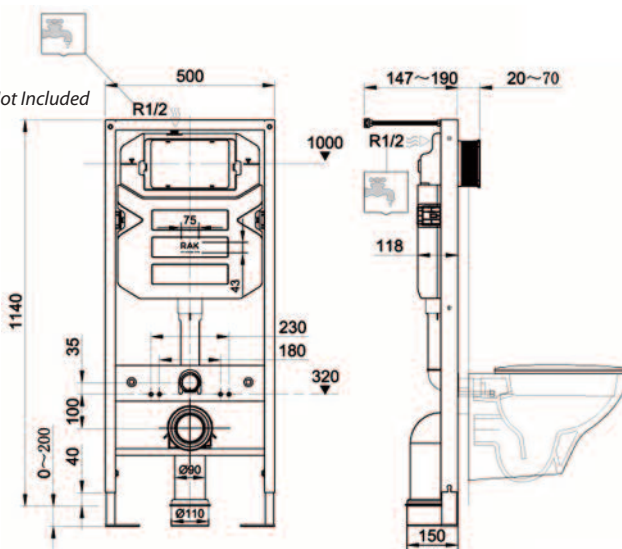

12cm Depth - Bidet Frame £336

FRA005GR
500 (W) x 1140 (H) x 120 (D) mm
Includes adjustable Fittings

Flush Plate Not Included
See page 62

Flush Plate Not Included
See page 62

Flush Plate Not Included
See page 62