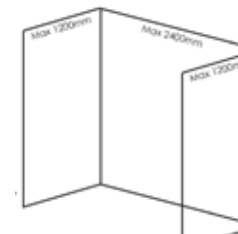

Pack F - Large Recess

Price Group 1	£1,602.55
Price Group 2	£1,965.58
Price Group 3	£2,131.13

Pack F - Large Recess

Perfect for large shower enclosures, walk-ins up to 2400mm

Pack Includes:

- 2 x 1200mm Postformed Panels
- 2 x 1200mm tongue & groove panel

- 4 tubes neutral BB complete
- 1 x tube colour match BB Complete Adhesive

* If using Herringbone Whitewash please use pack F. There are no 600mm panels in these finishes.
** If using Herringbone Whitewash please use pack C. There are no 600mm panels in these finishes.