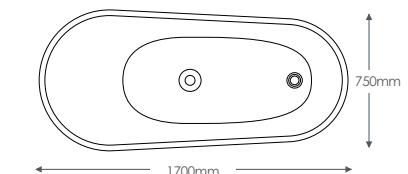

Bath Waste Upgrade

Black	£55.21
White	£55.21

Bath comes with a chrome waste as standard. Black and white wastes are available as an optional extra.