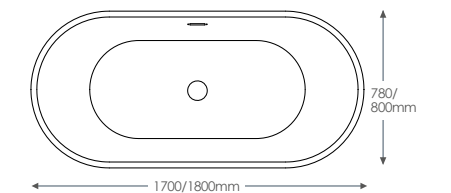

Twin Skinned Lucite acrylic. No tap holes - suitable for floor standing or wall hung taps only. With integrated chrome overflow and waste.

FREESTANDING BATHS

D-Shape

1600 x 580(h) x 800mm	£1,667.92
1700 x 580(h) x 800mm	£1,667.92
1800 x 580(h) x 800mm	£1,860.52