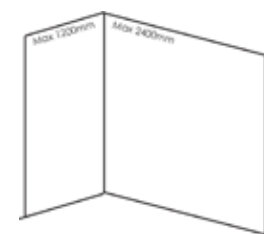

Acrylic Pack B - Large Corner
£2,278.80

Acrylic Pack B
Perfect for shower enclosures, walk-ins or baths up to 2400mm.
Pack Includes: 3 x acrylic panels, 3 tubes neutral BB Complete, 1 tube colour match BB Complete adhesive.