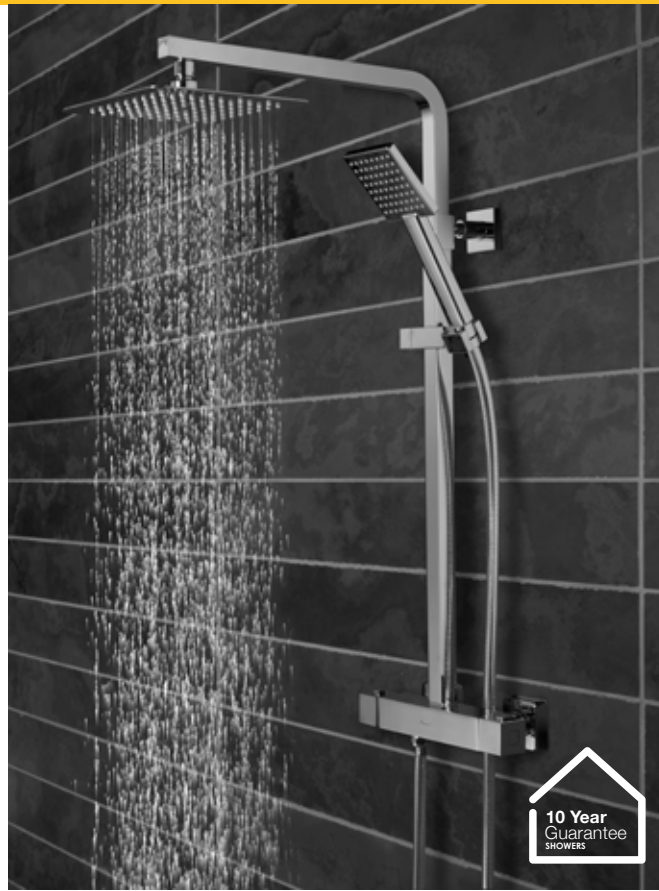

INDEX THERMOSTATIC SHOWERS