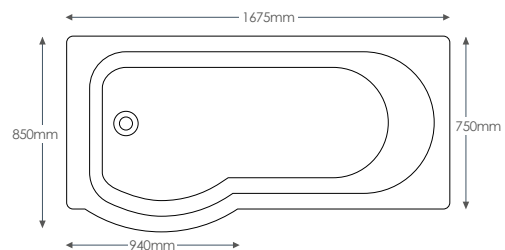

10 Year Guarantee
BATHS

Lifetime Guarantee
BATH SCREENS

Left Hand Shown
Front panel bows out slightly

Sommer P Shaped Shower Bath

1675 x 850/750mm - Left Hand	£342.29
1675 x 850/750mm - Right Hand	£342.29
P Curved Bath Screen 746 x 1470mm (690-710mm)	£275.36
1700 x 510(h)mm Front Panel	£153.07
750 x 510(h)mm End Panel	£98.87