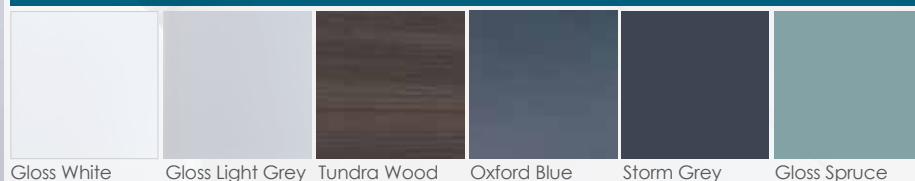

FURNITURE OPTIONS

SEE PAGES
94-99 FOR
BRASSWARE
OPTIONS