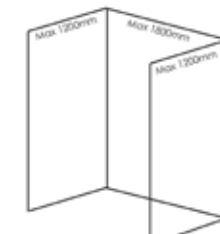

Pack E - Medium Recess

Price Group 1	£1,421.62
Price Group 2	£1,734.02
Price Group 3	£1,885.08

Pack E - Medium Recess

Perfect for shower enclosures, walk-ins or baths up to 1800mm

Pack Includes:

- 2 x 1200mm Postformed Panels
- 1 x 1200mm tongue & groove panel
- 1 x 600 tongue & groove panel

- 4 tubes neutral BB complete
- 1 x tube colour match BB Complete Adhesive