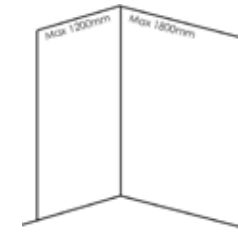

Pack B - Medium Corner

Price Group 1	£1,030.18
Price Group 2	£1,251.83
Price Group 3	£1,361.50

Pack B - Medium Corner

Perfect for shower enclosures, walk-ins or baths up to 1800mm

Pack Includes:

- 2 x 1200mm Postformed Panel
- 1 x 600mm tongue & groove panel

- 3 tubes neutral BB complete
- 1 x tube colour match BB Complete Adhesive