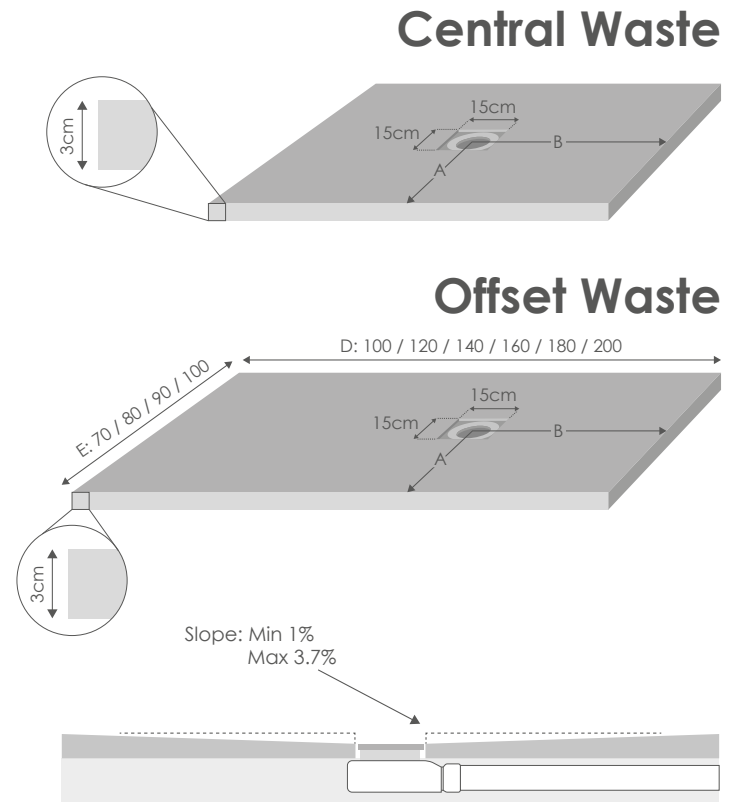

Central Waste

Code	Dimensions	£ inc VAT
ES7017WH	70 x 170cm	£917.33
ES8010WH	80 x 100cm	£552.58
ES8012WH	80 x 120cm	£609.72
ES8014WH	80 x 140cm	£647.81
ES8016WH	80 x 160cm	£833.52
ES9090WH	90 x 90cm	£544.96
ES9012WH	90 x 120cm	£647.81
ES9014WH	90 x 140cm	£806.86
ES9016WH	90 x 160cm	£928.76
ES9018WH	90 x 180cm	£982.09
ES9020WH	90 x 200cm	£1,088.76
ES1012WH	100 x 120cm	£849.72
ES1014WH	100 x 140cm	£997.33
ES1016WH	100 x 160cm	£1,081.14
ES1020WH	100 x 200cm	£1,298.28

Code	Dimensions	£ inc VAT
ES7017SS	70 x 170cm	£917.33
ES8010SS	80 x 100cm	£552.58
ES8012SS	80 x 120cm	£609.72
ES8014SS	80 x 140cm	£647.81
ES8016SS	80 x 160cm	£833.52
ES9090SS	90 x 90cm	£544.96
ES9012SS	90 x 120cm	£647.81
ES9014SS	90 x 140cm	£806.86
ES9016SS	90 x 160cm	£928.76
ES9018SS	90 x 180cm	£982.09
ES9020SS	90 x 200cm	£1,088.76
ES1012SS	100 x 120cm	£849.72
ES1014SS	100 x 140cm	£997.33
ES1016SS	100 x 160cm	£1,081.14
ES1020SS	100 x 200cm	£1,298.28

Code	Dimensions	£ inc VAT
ES7017GS	70 x 170cm	£917.33
ES8010GS	80 x 100cm	£552.58
ES8012GS	80 x 120cm	£609.72
ES8014GS	80 x 140cm	£647.81
ES8016GS	80 x 160cm	£833.52
ES9090GS	90 x 90cm	£544.96
ES9012GS	90 x 120cm	£647.81
ES9014GS	90 x 140cm	£806.86
ES9016GS	90 x 160cm	£928.76
ES9018GS	90 x 180cm	£982.09
ES9020GS	90 x 200cm	£1,088.76
ES1012GS	100 x 120cm	£849.72
ES1014GS	100 x 140cm	£997.33
ES1016GS	100 x 160cm	£1,081.14
ES1020GS	100 x 200cm	£1,298.28

Essenza trays come with a stainless steel waste. Colour matched waste covers can be purchased as an optional extra.

Colour Matched Waste Cover (Optional)

White Slate	£36.00
Grey Slate	£36.00
Graphite Slate	£36.00