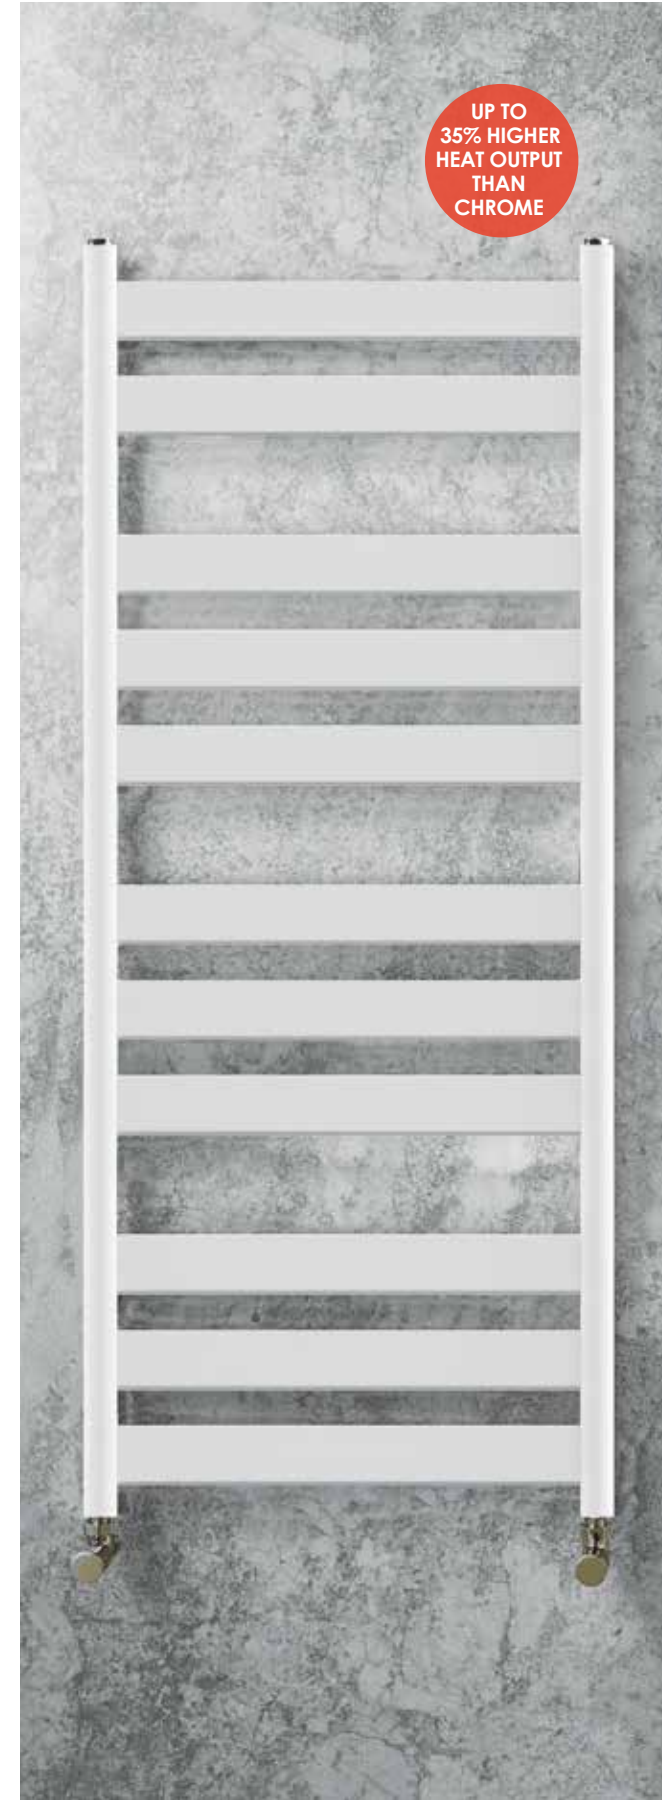

UP TO 35% HIGHER HEAT OUTPUT THAN CHROME