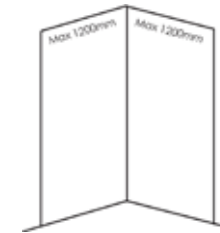

Pack A - Small Corner

Price Group 1	£819.67
Price Group 2	£1,001.18
Price Group 3	£1,083.96

Pack A - Small Corner

Perfect for shower enclosures up to 1200mm

Pack Includes:

- 2 x 1200mm Postformed Panels
- 2 tubes neutral BB complete

- 1 x tube colour match BB Complete Adhesive