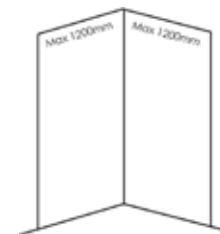

Acrylic Pack A - Small Corner
£1,531.46

Acrylic Pack A
Perfect for shower enclosures up to 1200mm.
Pack Includes: 2 x acrylic panels, 2 tubes neutral BB Complete, 1 tube colour match BB Complete adhesive.