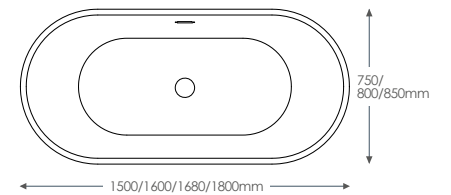

25 Year Guarantee BATHS

Sulis

1700 x 690(h) x 780mm	£1,603.72
1800 x 690(h) x 800mm	£1,860.52

Bath Waste Upgrade

Black	£55.21
White	£55.21

Bath comes with a chrome waste as standard. Black and white wastes are available as an optional extra.

Twin Skinned Lucite acrylic. No tap holes - suitable for floor standing or wall hung taps only. With integrated chrome overflow and waste.