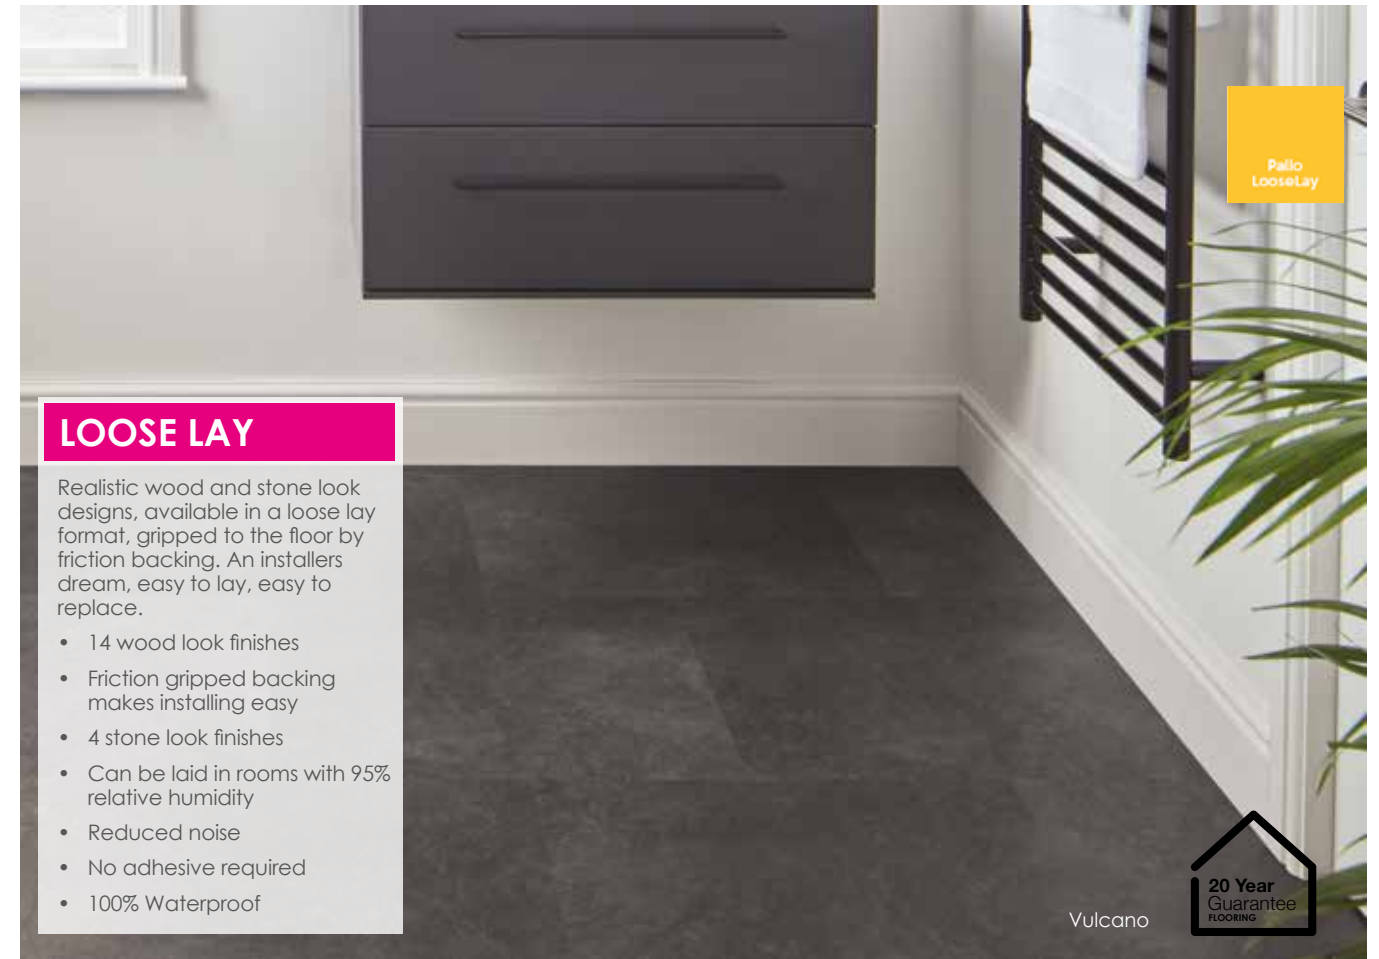

LOOSE LAY

Realistic wood and stone look designs, available in a loose lay format, gripped to the floor by friction backing. An installers dream, easy to lay, easy to replace.

- 14 wood look finishes
- Friction gripped backing makes installing easy
- 4 stone look finishes
- Can be laid in rooms with 95% relative humidity
- Reduced noise
- No adhesive required
- 100% Waterproof

Vulcano

WOOD FLOORING FINISHES

Pack coverage 3.15m² (1050 x 250mm planks)
(covers 3.15m²) = £64.52 per m² /12 planks per pack

£203.26
PER PACK