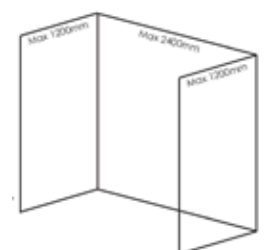

Acrylic Pack D - Large Recess
£3,026.14

Acrylic Pack D
Perfect for shower enclosures, walk-ins or baths up to 2400mm.
Pack Includes: 4 x acrylic panels, 4 tubes neutral BB Complete, 1 tube colour match BB Complete adhesive.