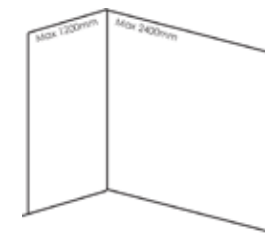

Pack C - Large Corner

Price Group 1	£1,211.11
Price Group 2	£1,483.38
Price Group 3	£1,607.54

Pack C - Large Corner

Perfect for large shower enclosures, walk-ins or baths up to 2400mm

Pack Includes:

- 2 x 1200mm Postformed Panels
- 1 x 1200mm tongue & groove panel

- 3 tubes neutral BB complete
- 1 x tube colour match BB Complete Adhesive