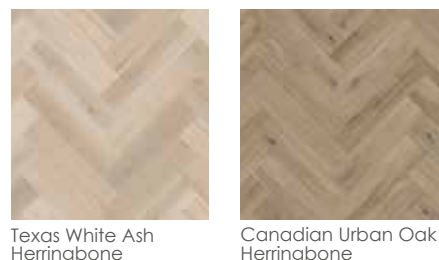

Frosted Stone Urban Grey Metro Grey Mezzo Perla

Mezzo Grigio Coastal Fog Black Sands Brunella Marble

£189.50 PER PACK

HERRINGBONE WOOD FINISHES

Pack coverage 3.008m² (708 x 177mm planks)
(covers 3.008m²) = £87.86 per m²/24 planks per pack