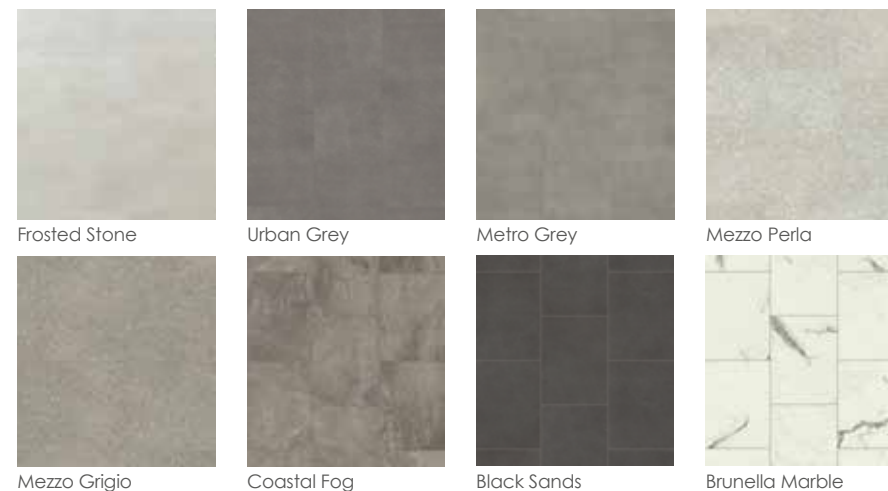

STONE FLOORING FINISHES

Pack coverage 2.742m² (457 x 600mm tiles)
(covers 2.742m²) = £69.11 per m² /10 tiles per pack

Frosted Stone   Urban Grey   Metro Grey   Mezzo Perla

£189.50 PER PACK