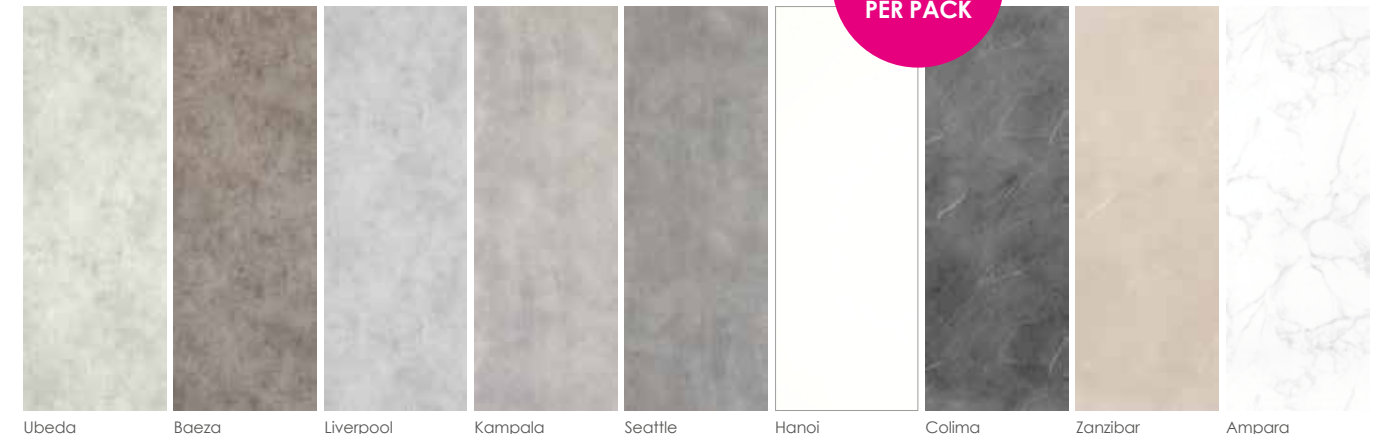

Ubeda Baeza Liverpool Kampala Seattle Hanoi Colima Zanzibar Ampara

FINISHING PROFILES (2.6M LENGTH)

Aluminium Finishing Trim U Aluminium £31.87	Aluminium Inside Corner 12mm Aluminium £36.32	Black Finishing Trim U Black £41.12
Aluminium Click Finishing Trim Aluminium £65.98	Aluminium L-Trim Outs Corner 16-12mm Aluminium £38.68	Black Universal Corner 12-20mm Black £55.79
Aluminium Universal Corner 12-20mm Aluminium £42.37	Aluminium Start Trim Aluminium £26.60	Black Inside Corner 12mm Black £39.10