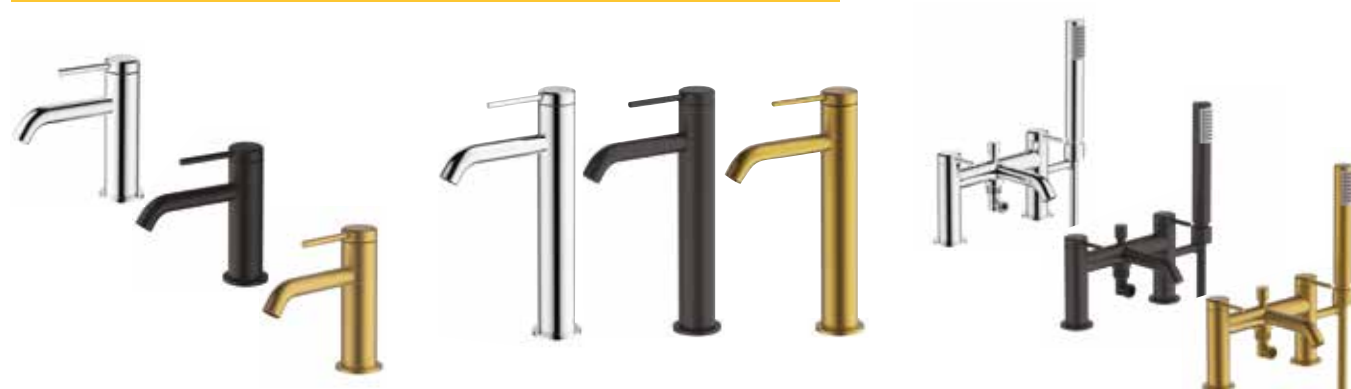

Bath Shower Mixer
With hose and handset
Min 0.5 bar

Chrome £218.48

BRASSWARE

10 Year Guarantee
BRASSWARE

10 Year Guarantee
BRASSWARE

BRASSWARE & SHOWER VALVES

HOXTON

Basin Mixer
Min 0.5 bar