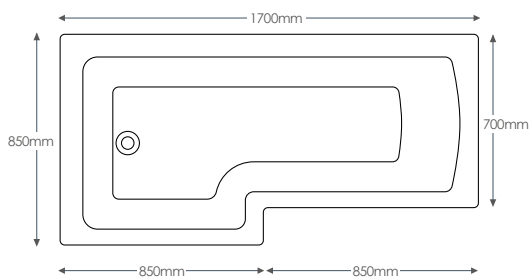

Sommer L Shaped Shower Bath

1700 x 850/700mm - Left Hand	£342.29
1700 x 850/700mm - Right Hand	£342.29
L Shaped Bath Screen 850 x 170 x 1470mm (820-840mm) with Chrome Towel Rail	£272.70
1700 x 510(h)mm Front Panel	£153.07
700 x 510(h)mm End Panel	£98.87

FEATURES AND BENEFITS

- B-Clean - easy clean glass
- Lifetime guarantee on bath screens
- 10 Year guarantee on baths