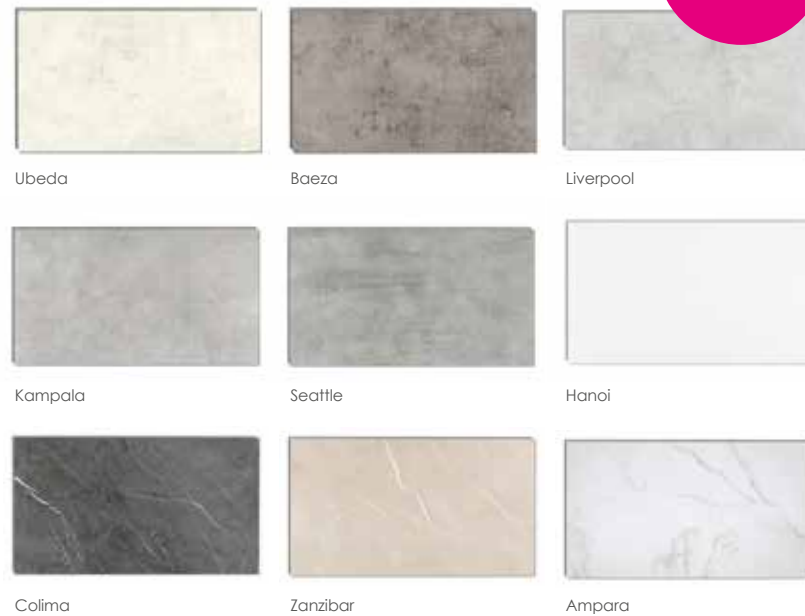

Tongue & groove joint

Ubeda Baeza Liverpool
Kampala Seattle Hanoi
Colima Zanzibar Ampara