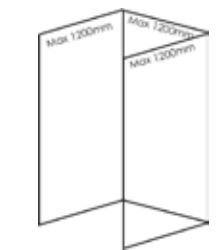

Acrylic Pack C - Small Recess
£2,278.80

Acrylic Pack C
Perfect for shower enclosures up to 1200mm.
Pack Includes: 3 x acrylic panels, 3 tubes neutral BB Complete, 1 tube colour match BB Complete adhesive.