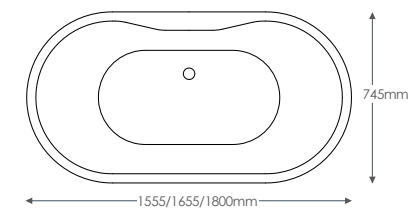

Bath Waste Upgrade

Black	£55.21
White	£55.21

Bath comes with a chrome waste as standard. Black and white wastes are available as an optional extra.

TWIN SKINNED LUCITE ACRYLIC, SEAMLESSLY BONDED INTO ONE PIECE FOR RIGIDITY, STABILITY AND QUALITY