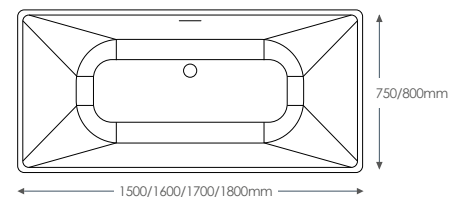

Bath Waste Upgrade

Black	£55.21
White	£55.21

Bath comes with a chrome waste as standard. Black and white wastes are available as an optional extra.