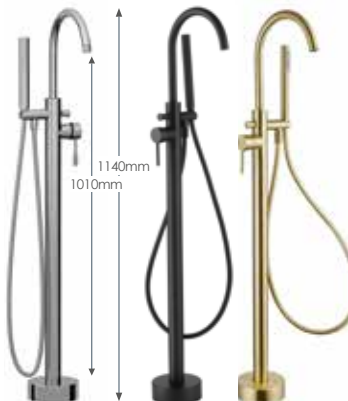

Chrome £96.77

Monobloc Basin Mixer
Min 0.1 bar

Chrome £104.54

Bath Filler
Min 1.0 bar

Chrome £191.94

Bath Shower Mixer
With hose and handset
Min 1.0 bar

Chrome £218.48

Floorstanding Bath Shower Mixer
With hose and handset
Min 1.0 bar