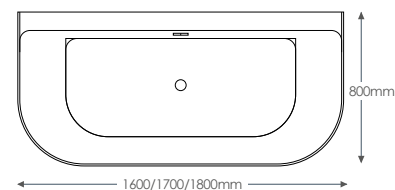

Bath Waste Upgrade

Black	£55.21
White	£55.21

Bath comes with a chrome waste as standard. Black and white wastes are available as an optional extra.