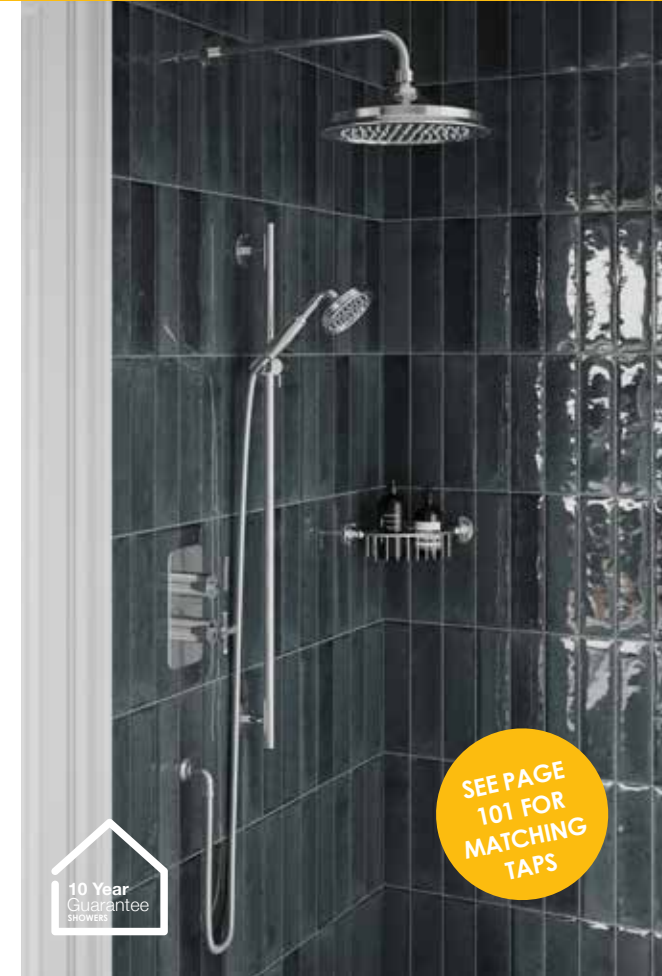

RIVIERA SHOWERS

10 Year Guarantee SHOWERS

SEE PAGE 101 FOR MATCHING TAPS