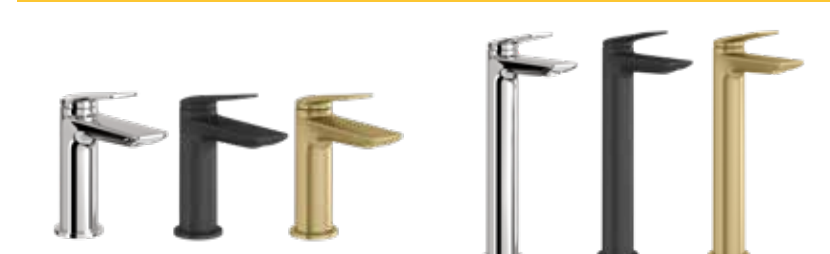

Chrome	£735.00
Matt Black	£839.00
Brushed Brass	£839.00

GREENWICH

Basin Mixer
Min 0.5 bar

Chrome	£189.00
Matt Black	£209.00
Brushed Brass	£209.00

Tall Basin Mixer
Min 0.5 bar

Chrome	£255.00
Matt Black	£285.00
Brushed Brass	£285.00