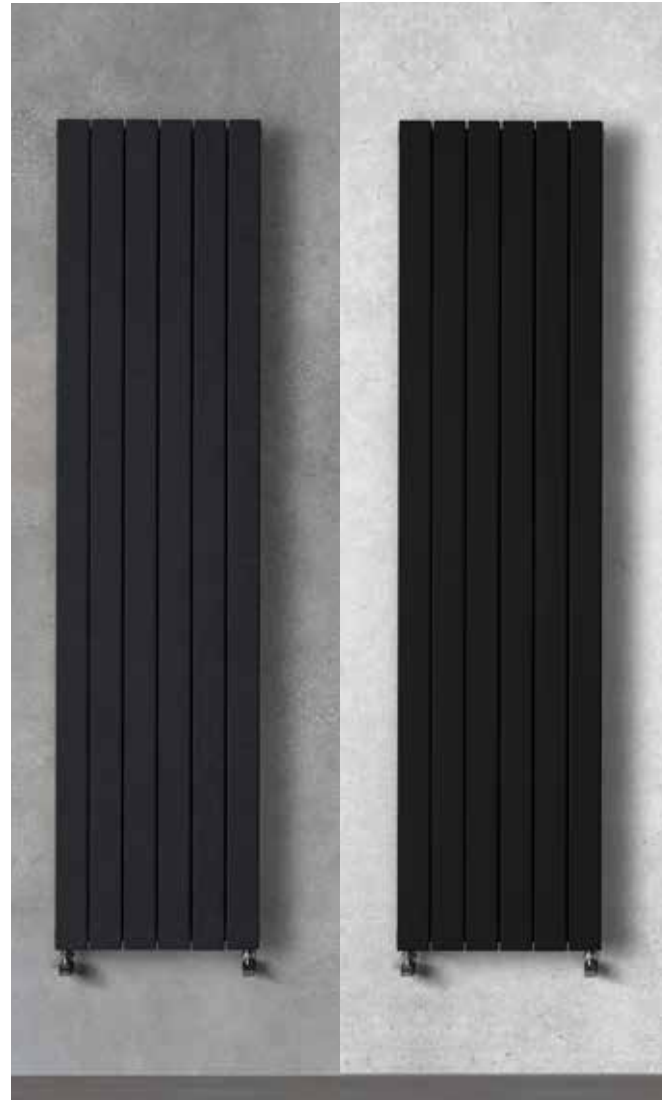

UP TO 35% HIGHER HEAT OUTPUT THAN CHROME