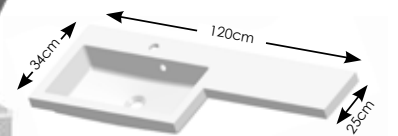

Left hand shown