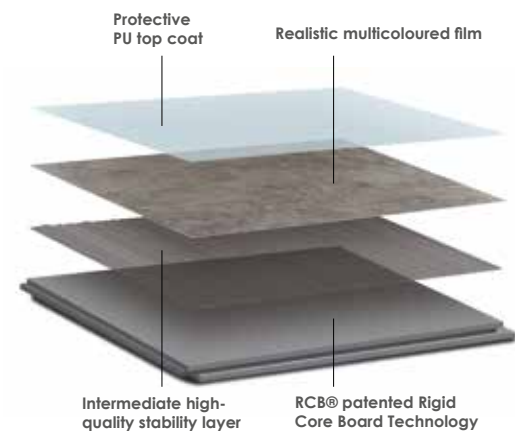

Ubeda

TILES

Pack of 8 tiles covers 1.95m²
 Tile dimensions 650(w) x 375(h) x 5(d)mm
 Adhesive required (see below)

£175.54
PER PACK

Ubeda Baeza Liverpool
 Kampala Seattle Hanoi
 Colima Zanzibar Ampara

Tongue & groove joint