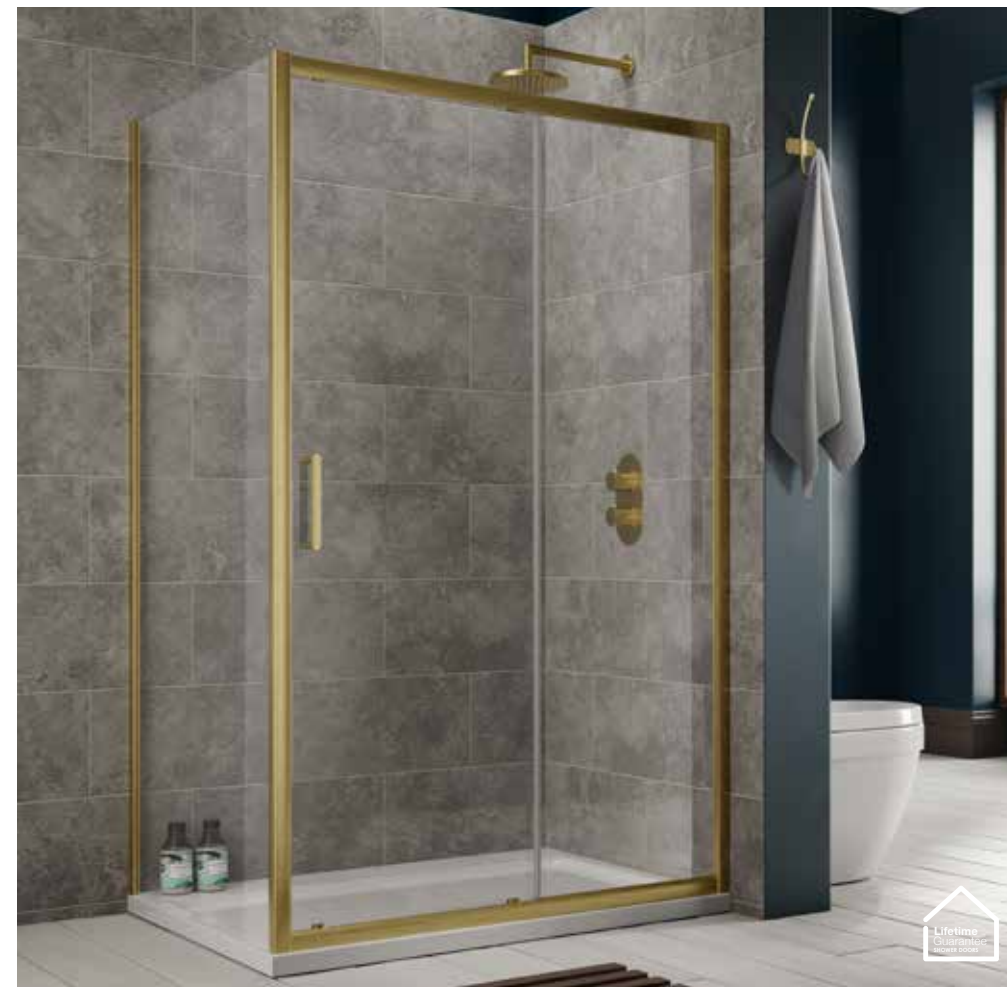

	£873.79
	£946.31
	£61.14

Wall Extension profiles don't have top cover caps and can't be fitted with a concealing strip

Sliding Door Matt Black
8mm glass / 1900mm high

1100mm
1200mm
1400mm

	Side Panel	
	800mm	£422.50
	900mm	£422.50
	Wall Extension Profile (adds 20mm)	£53.50

Sliding Door Chrome
8mm glass / 1900mm high

1000mm
1100mm
1200mm
1400mm
1500mm
1600mm
1700mm

	Side Panel	
	700mm	£401.90
	760mm	£401.90
	800mm	£401.90
	900mm	£401.90
	1000mm	£401.90
	Wall Extension Profile (adds 20mm)	£50.95