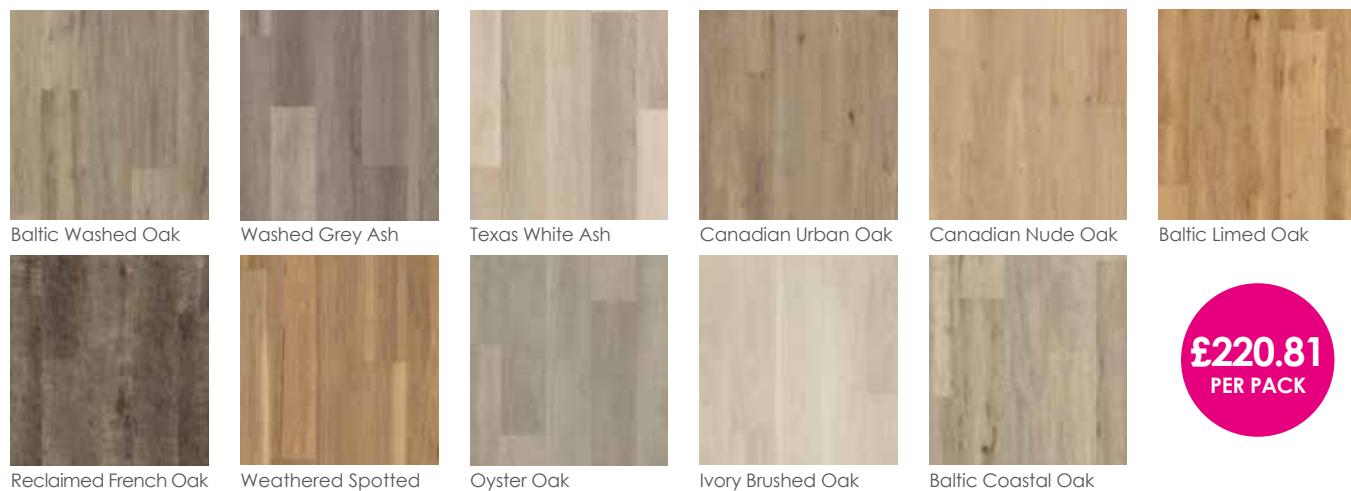

Baltic Washed Oak   Washed Grey Ash   Texas White Ash   Canadian Urban Oak   Canadian Nude Oak   Baltic Limed Oak

Reclaimed French Oak   Weathered Spotted Gum   Oyster Oak   Ivory Brushed Oak   Baltic Coastal Oak

£220.81 PER PACK