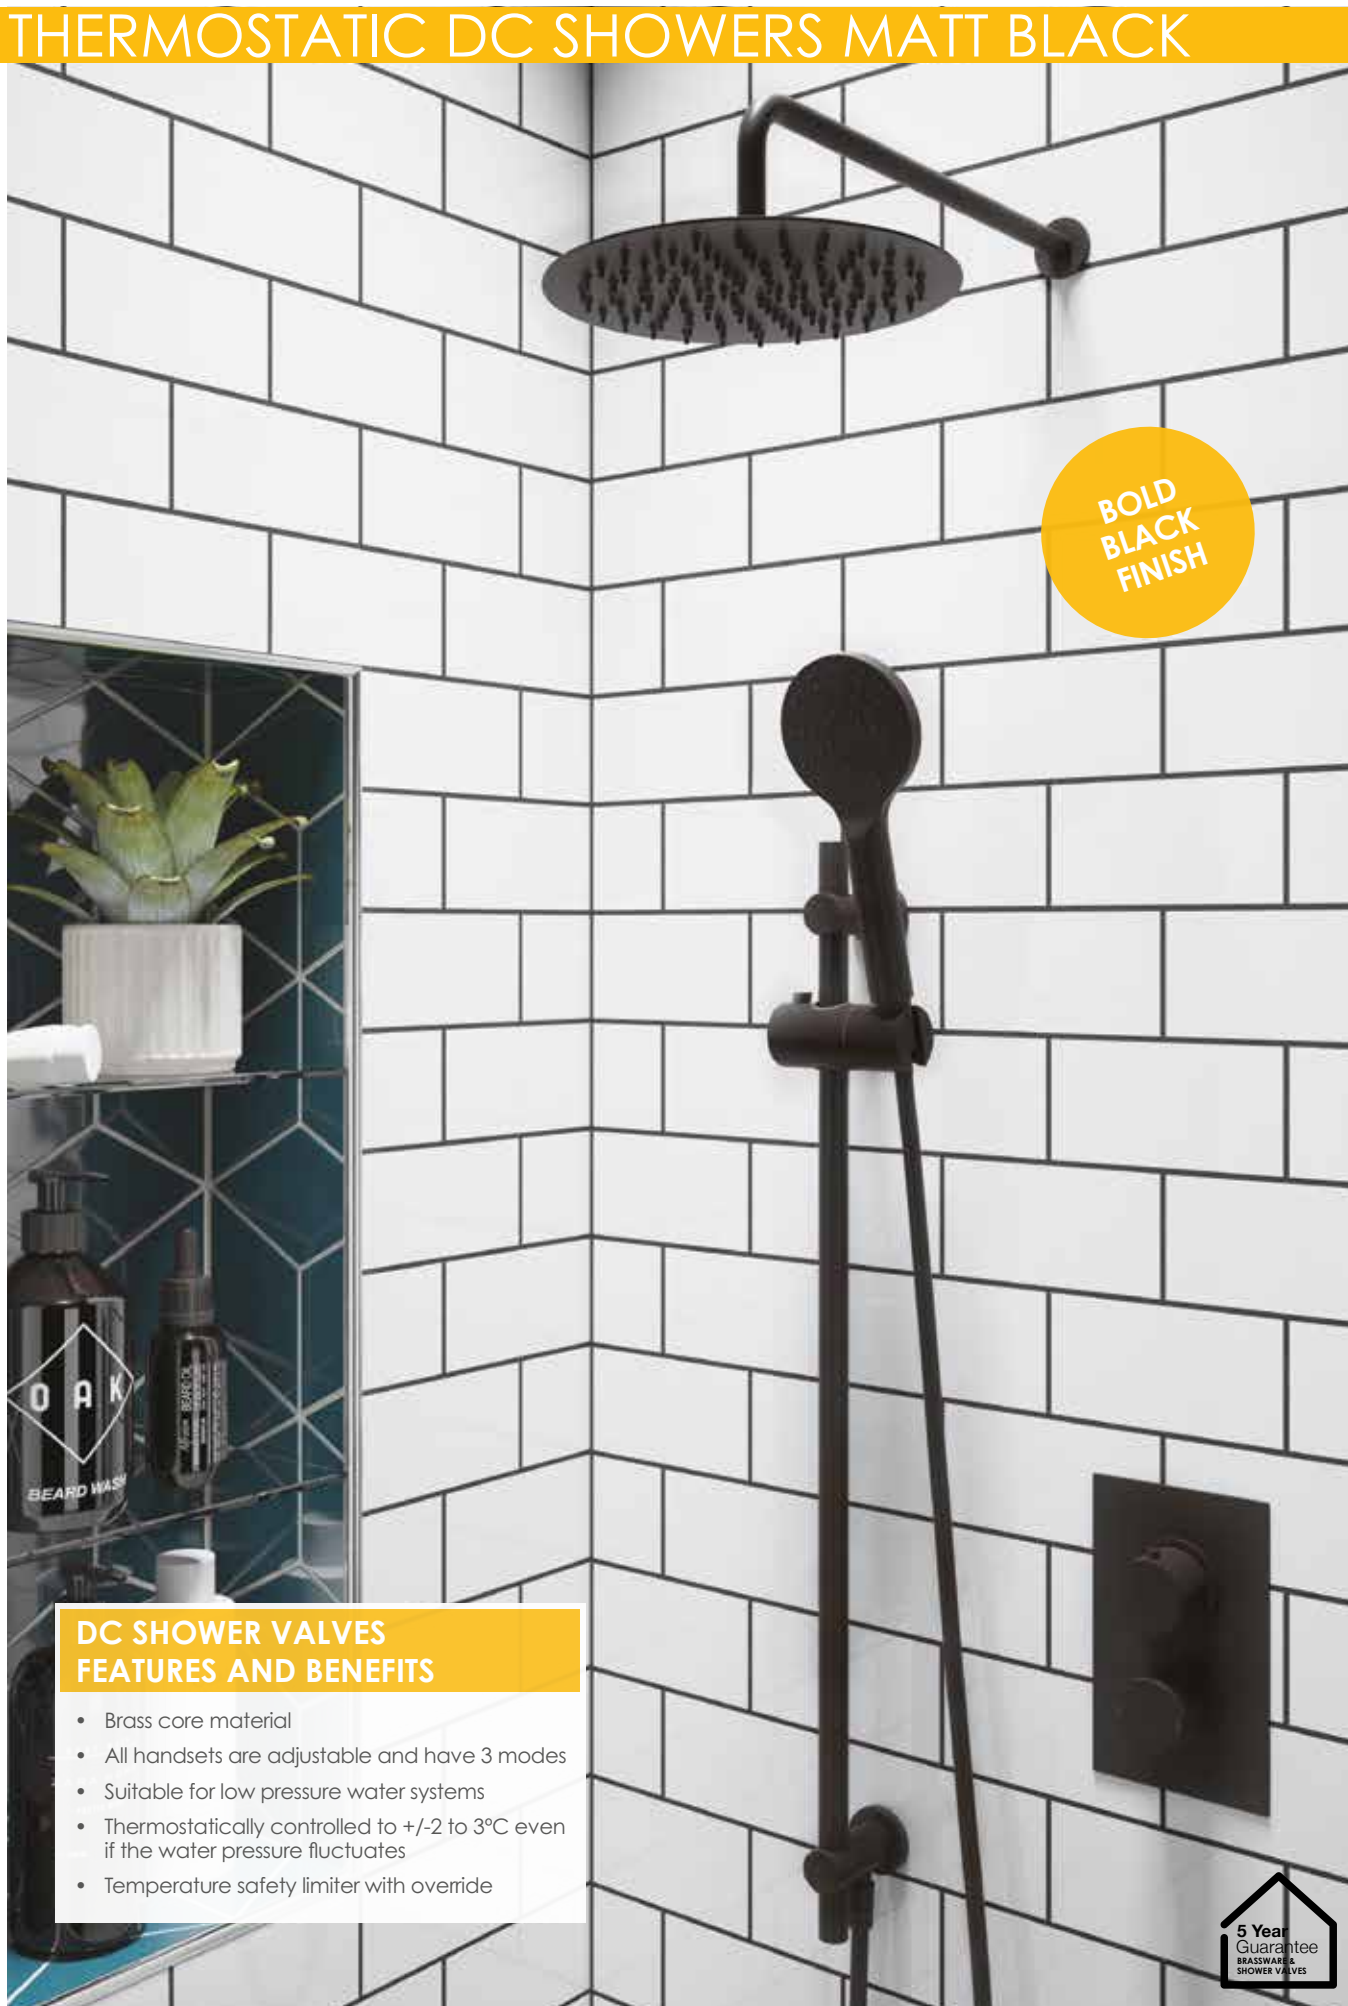

THERMOSTATIC DC SHOWERS MATT BLACK

**BOLD
BLACK
FINISH**

DC SHOWER VALVES FEATURES AND BENEFITS

- Brass core material
- All handsets are adjustable and have 3 modes
- Suitable for low pressure water systems
- Thermostatically controlled to +/-2 to 3°C even if the water pressure fluctuates
- Temperature safety limiter with override

BRASSWARE & SHOWER VALVES

**DC Thermostatic Single Outlet
(Ceiling Mounted Fixed Head)**
Concealed Single Outlet Valve, Ceiling Arm & 250mm
ABS Shower Head
Matt Black £433.18