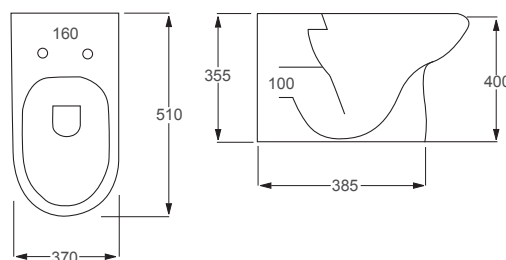

Compact

Q4-12058	Back to Wall Pan	£188
Q4-12153	Soft Close Seat	£75
Q4-19133	6/3 Ltr Concealed Cistern	£70

Technical Information

- Soft close seat, for family safety and noise reduction.
- Quick release seat, for easy cleaning.
- Short projection WC, perfect for saving space.