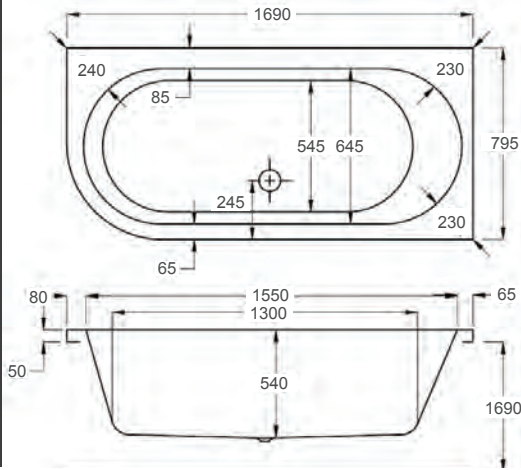

carron⁵

1700 x 725mm RH H 540mm D 425

5 YEARS WARRANTY 20 LITRES 205

Variant	Product Code	Price
Bath tub	04-02215	£527
Curved Panel	04-02336	£254

carronite™

1700 x 725mm RH H 540mm D 425

C 30 YEARS WARRANTY 205 LITRES

Variant	Product Code	Price
Bath tub	04-02216	£894
Curved Panel	04-02337	£364
C-Lenda Whirlpool Bath inc. System 1	04-02900	£1,870

1700