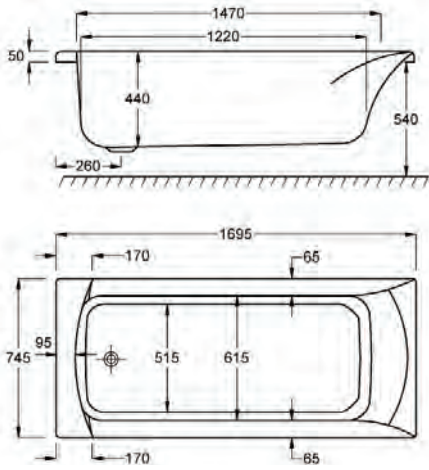

1700

carron5

1700 x 750mm H 540mm D 440

5 YEARS WARRANTY **195** LITRES

Variant	Product Code	Price
Bathtub	Q4-02189	£492
Front Panel	Q4-02318	£135
End Panel	Q4-02289	£96

carronite™

1700 x 750mm H 540mm D 440

30 YEARS WARRANTY **195** LITRES

Variant	Product Code	Price
Bathtub	Q4-02190	£790
Front Panel	Q4-02319	£183
End Panel	Q4-02275	£127
C-Lenda Whirlpool Bath inc. System 1	Q4-02900	£1,835

1700

carron5

1700 x 800mm H 540mm D 450

5 YEARS WARRANTY **220** LITRES

Variant	Product Code	Price
Bathtub	Q4-02193	£549
Front Panel	Q4-02318	£135
End Panel	Q4-02291	£96

carronite™

1700 x 800mm H 540mm D 450

30 YEARS WARRANTY **220** LITRES

Variant	Product Code	Price
Bathtub	Q4-02194	£966
Front Panel	Q4-02319	£183
End Panel	Q4-02277	£127
C-Lenda Whirlpool Bath inc. System 1	Q4-02900	£1,892

1800

carron5

1800 x 800mm H 540mm D 450

5 YEARS WARRANTY **240** LITRES

Variant	Product Code	Price
Bathtub	Q4-02197	£652
Front Panel	Q4-02322	£144
End Panel	Q4-02291	£96

carronite™

1800 x 800mm H 540mm D 450

30 YEARS WARRANTY **240** LITRES

Variant	Product Code	Price
Bathtub	Q4-02198	£1,207
Front Panel	Q4-02323	£191
End Panel	Q4-02277	£127
C-Lenda Whirlpool Bath inc. System 1	Q4-02900	£1,995

1900

carron5

1900 x 900mm H 570mm D 460

5 YEARS WARRANTY **350** LITRES

Variant	Product Code	Price
Bathtub	Q4-02201	£959
Front Panel	Q4-02284	£146
End Panel	Q4-02294	£107

carronite™

1900 x 900mm H 570mm D 460

30 YEARS WARRANTY **350** LITRES

Variant	Product Code	Price
Bathtub	Q4-02202	£1,547
Front Panel	Q4-02270	£191
End Panel	Q4-02279	£140
C-Lenda Whirlpool Bath inc. System 1	Q4-02900	£2,302