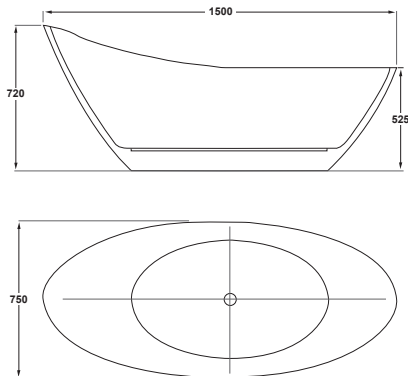

Smooth DE

Freestanding Baths

1500

Opulence

1500 x 750mm H 720mm D 470

1 PIECE	10 YEARS WARRANTY	COMES WITH WASTE

Variant	Product Code	Price
Bathub	Q4-43503	£1,529

1500