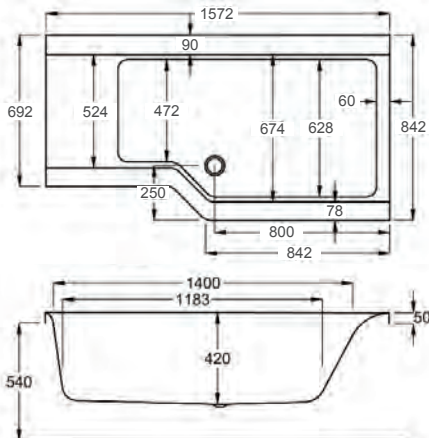

carronite™

1575 x 700-850mm LH H 540mm D 420

C **30** **225**
YEARS WARRANTY LITRES

Variant	Product Code	Price
Bathub	04-02428	£1,075
Front Panel	04-02438	£380
End Panel	04-02313	£154
Shower Screen cw Hinged Return	04-02347	£272
C-Lenda Whirlpool Bath inc. System 1	04-02900	£1,987

1575