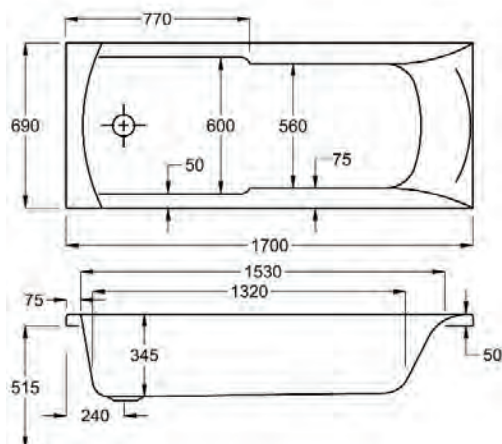

1700

carron⁵

1700 x 700mm H 515mm D 345

5 YEARS WARRANTY **145** LITRES

Variant	Product Code	Price
Bathtub	Q4-02126	£288
Front Panel	Q4-02320	£122
End Panel	Q4-02285	£96
CARRONITE L Shape Panel	Q4-02299	£345

carronite™

1700 x 700mm H 515mm D 345

30 YEARS WARRANTY **145** LITRES

Variant	Product Code	Price
Bathtub	Q4-02127	£540
Front Panel	Q4-02321	£174
End Panel	Q4-02271	£127
CARRONITE L Shape Panel	Q4-02299	£345

KEY FEATURES:

- Optional grips.
- Made in the UK.
- Economical, reduced depth.
- Superb heat retention.
- Built to last
- L-Panel option available.

30 Years Industry Experience

WE RECOMMEND...

The Luxury Flat Towel Rail, see page 335.

See our full range of Radiators from page 334.