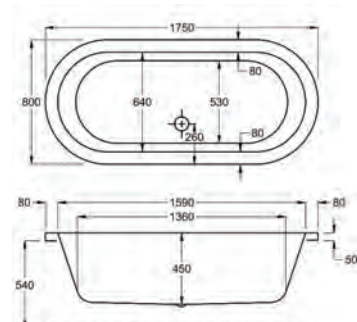

carron 5 Halcyon Square Inset

1750 x 800mm H 550mm D 440

5 YEARS WARRANTY	286 LITRES

Variant	Product Code	Price
Bathtub	Q4-02487	£589

carronite™

1750 x 800mm H 550mm D 440

30 YEARS WARRANTY	286 LITRES

Variant	Product Code	Price
Bathtub	Q4-02488	£1,046

1750