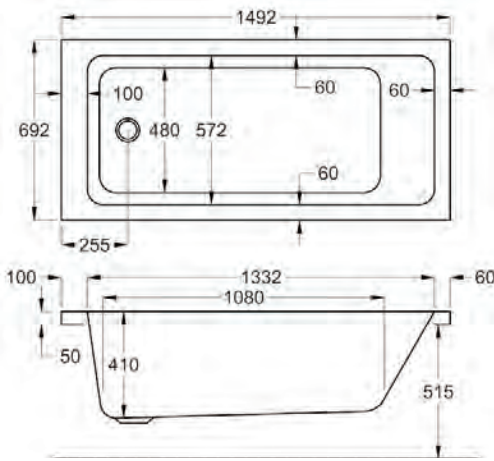

1500

carron⁵

1500 x 700mm H 515mm D 410

5 YEARS WARRANTY **198** LITRES

Variant	Product Code	Price
Bathtub	Q4-02141	£288
Front Panel	Q4-02315	£122
End Panel	Q4-02285	£96

carronite™

1500 x 700mm H 515mm D 410

30 YEARS WARRANTY **198** LITRES

Variant	Product Code	Price
Bathtub	Q4-02142	£542
Front Panel	Q4-02314	£174
End Panel	Q4-02271	£127
C-Lenda Whirlpool Bath inc. System 1	Q4-02900	£1,631

1600

carron⁵

1600 x 700mm H 515mm D 410

5 YEARS WARRANTY **213** LITRES

Variant	Product Code	Price
Bathtub	Q4-02143	£288
Front Panel	Q4-02316	£122
End Panel	Q4-02285	£96

carronite™

1600 x 700mm H 515mm D 410

30 YEARS WARRANTY **213** LITRES

Variant	Product Code	Price
Bathtub	Q4-02144	£542
Front Panel	Q4-02317	£174
End Panel	Q4-02271	£127
C-Lenda Whirlpool Bath inc. System 1	Q4-02900	£1,631

1600

carron⁵

1600 x 800mm H 540mm D 430

5 YEARS WARRANTY **247** LITRES

Variant	Product Code	Price
Bathtub	Q4-02145	£399
Front Panel	Q4-02281	£135
End Panel	Q4-02291	£96

carronite™

1600 x 800mm H 540mm D 430

30 YEARS WARRANTY **247** LITRES

Variant	Product Code	Price
Bathtub	Q4-02146	£641
Front Panel	Q4-02267	£183
End Panel	Q4-02277	£127
C-Lenda Whirlpool Bath inc. System 1	Q4-02900	£1,742

WE RECOMMEND...

The Zaneti Series, 600 Wall Hung Basin Unit see from page 19.

See our full range of Zaneti from page 12.

KEY FEATURES:

- Made in the UK.
- Superb heat retention.
- Premium strength.
- Industry leading design.
- L-Panel option available.