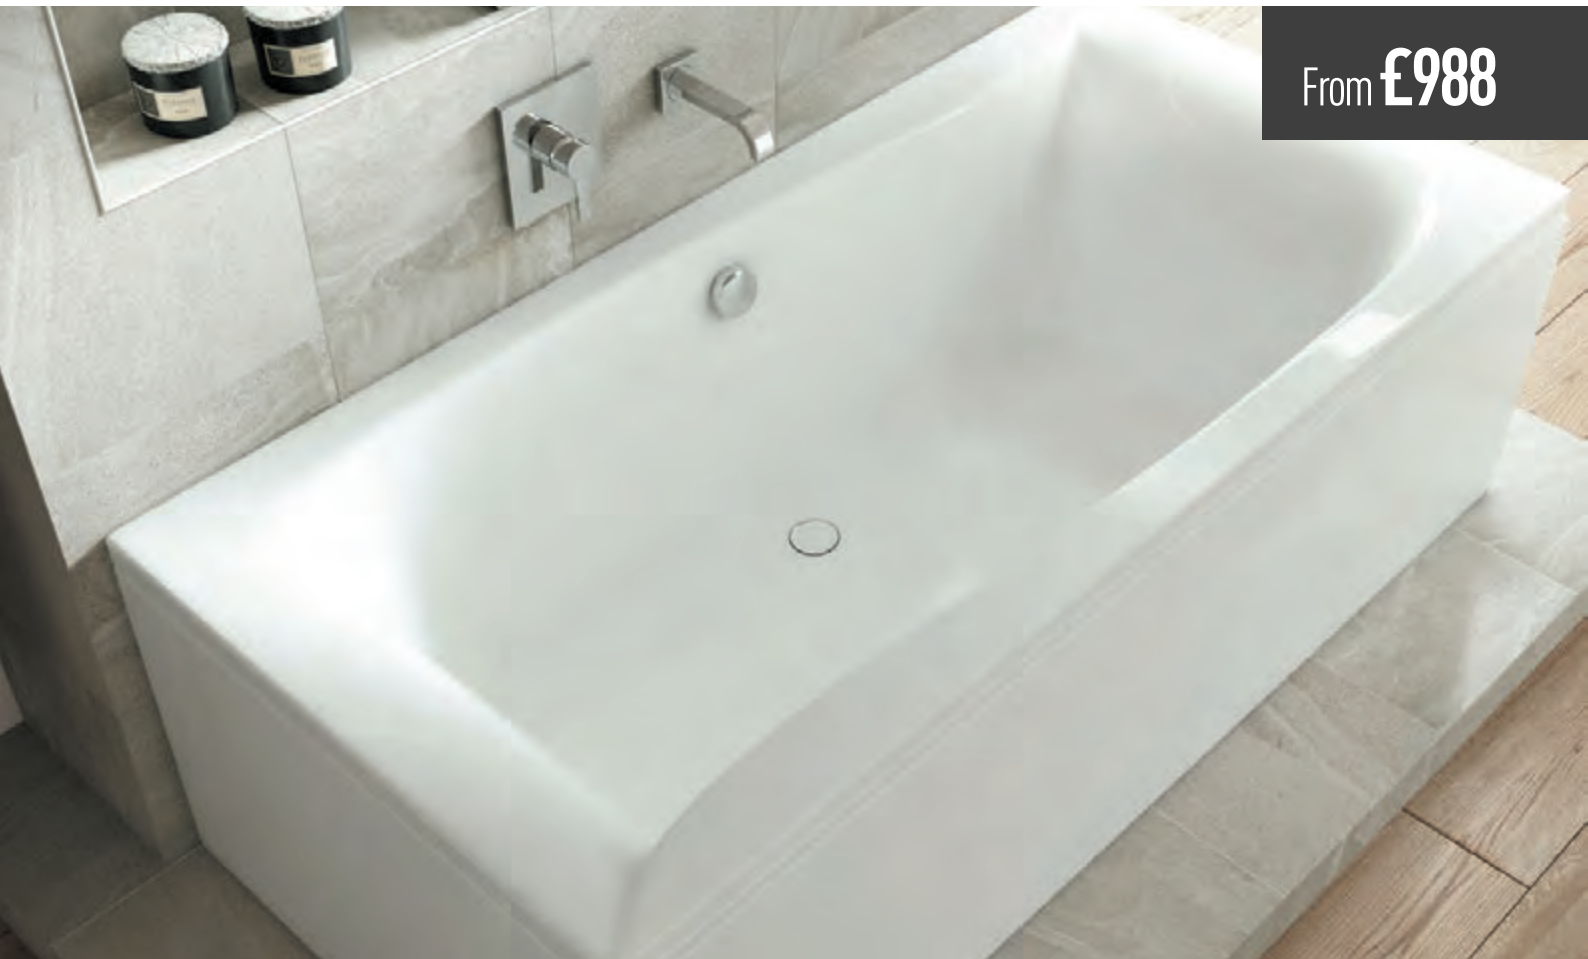

Linea DE

carron

From **£988**