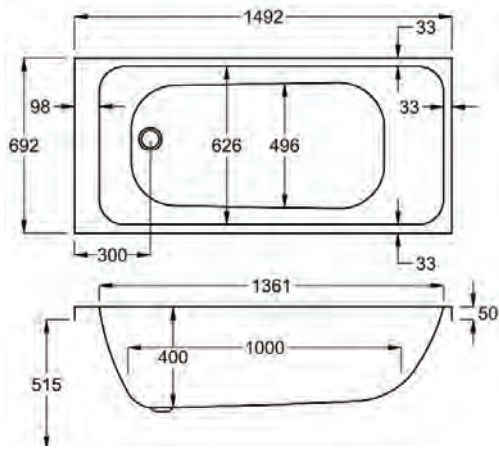

1500

carron5

1500 x 700mm H 515mm D 400

5 YEARS WARRANTY **190** LITRES

Variant	Product Code	Price
Bathtub	Q4-02418	£331
Front Panel	Q4-02315	£122
End Panel	Q4-02285	£96
CARRONITE L Shape Panel	Q4-02502	£345

carronite™

1500 x 700mm H 515mm D 400

30 YEARS WARRANTY **190** LITRES

Variant	Product Code	Price
Bathtub	Q4-02419	£614
Front Panel	Q4-02314	£174
End Panel	Q4-02271	£127
CARRONITE L Shape Panel	Q4-02502	£345

1600

carron5

1600 x 700mm H 515mm D 400

5 YEARS WARRANTY **204** LITRES

Variant	Product Code	Price
Bathtub	Q4-02420	£331
Front Panel	Q4-02316	£122
End Panel	Q4-02285	£96
CARRONITE L Shape Panel	Q4-02503	£345

carronite™

1600 x 700mm H 515mm D 400

30 YEARS WARRANTY **204** LITRES

Variant	Product Code	Price
Bathtub	Q4-02421	£614
Front Panel	Q4-02317	£174
End Panel	Q4-02271	£127
CARRONITE L Shape Panel	Q4-02503	£345

1700

carron5

1700 x 700mm H 515mm D 400

5 YEARS WARRANTY **218** LITRES

Variant	Product Code	Price
Bathtub	Q4-02422	£331
Front Panel	Q4-02320	£122
End Panel	Q4-02285	£96
CARRONITE L Shape Panel	Q4-02299	£345

carronite™

1700 x 700mm H 515mm D 400

30 YEARS WARRANTY **218** LITRES

Variant	Product Code	Price
Bathtub	Q4-02423	£614
Front Panel	Q4-02321	£174
End Panel	Q4-02271	£127
CARRONITE L Shape Panel	Q4-02299	£345

1700

carron5

1700 x 750mm H 540mm D 400

5 YEARS WARRANTY **257** LITRES

Variant	Product Code	Price
Bathtub	Q4-02424	£416
Front Panel	Q4-02318	£135
End Panel	Q4-02289	£96
CARRONITE L Shape Panel	Q4-02300	£345

carronite™

1700 x 750mm H 540mm D 400

30 YEARS WARRANTY **257** LITRES

Variant	Product Code	Price
Bathtub	Q4-02425	£719
Front Panel	Q4-02319	£183
End Panel	Q4-02275	£127
CARRONITE L Shape Panel	Q4-02300	£345