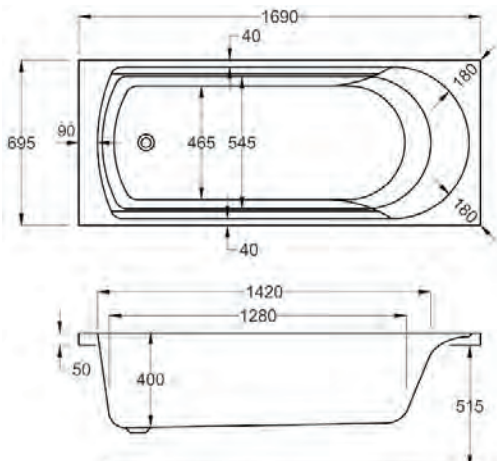

Variant	Product Code	Price
Bathub	Q4-02444	£517
Front Panel	Q4-02314	£174
End Panel	Q4-02271	£127
C-Lenda Whirlpool Bath inc. System 1	Q4-02900	£1,614

1700

carron5

1700 x 700mm H 515mm D 400

5

20 YEARS WARRANTY