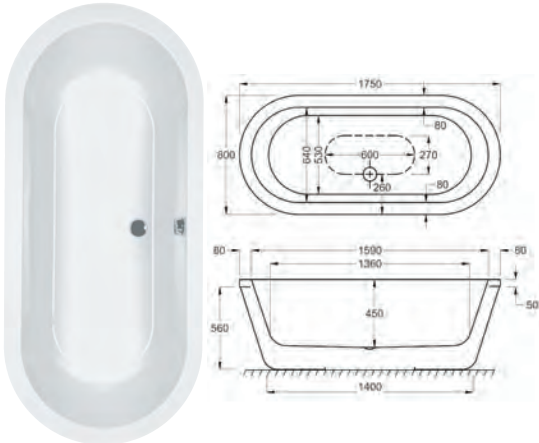

Halcyon Oval Freestanding & Paradigm

carron

1750

carronite™ Halcyon Oval

30
YEARS
WARRANTY

270
LITRES

1750 x 800mm White H 560mm D 450

Variant	Product Code	Price
Bathtub	Q4-02102	£2,009

Comes with Waste

1750