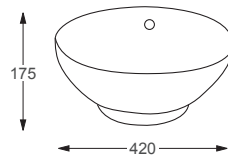

Linea**Ceramics**

Parma

Q4-19307	420 Sit on Basin	£170
Q4-23201	Professional Basin Waste	£26

Technical Information

- 420 x 420 x 175
- 0 Tap hole.
- Sit on basin only.
- Basin waste, suitable for basins with and without an overflow, also able to adapt it to be freeflow.