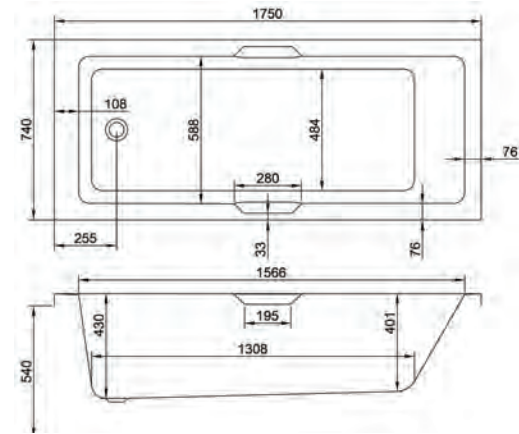

carronite™

1700 x 800mm H 540mm D 440

C **30** **267**
YEARS WARRANTY LITRES

Variant	Product Code	Price
Bathtub	Q4-02395	£684
Front Panel	Q4-02319	£183
End Panel	Q4-02277	£127
C-Lenda Whirlpool Bath inc. System 1	Q4-02900	£1,782

1750

carron⁵

1750 x 750mm H 540mm D 430

5 **20** **247**
YEARS WARRANTY LITRES

Variant	Product Code	Price
Bathtub	Q4-02595	£453
Front Panel	Q4-02601	£135
End Panel	Q4-02285	£96

carronite™

1750 x 750mm H 540mm D 430

C **30** **247**
YEARS WARRANTY LITRES

Variant	Product Code	Price
Bathtub	Q4-02596	£694
Front Panel	Q4-02602	£183
End Panel	Q4-02271	£127
C-Lenda Whirlpool Bath inc. System 1	Q4-02900	£1,796

1800