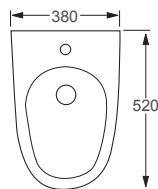

Moon

Q4-12230 Back to Wall Bidet

£248

Technical Information

- One tap hole.
- Integrated overflow.
- Floor mounted.

RAK

Sensation

Q4-12304 Back to Wall Bidet