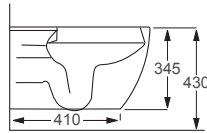

WE RECOMMEND...

The Grohe, 3 in 1 wall frame system, see page 182.

See our full range of **Wall Frames Systems** from page 182.

Wall Hung Toilets

RAK

Metropolitan

Q4-12090	Wall Hung Pan	£248
Q4-12130	Soft-Close Seat	£75