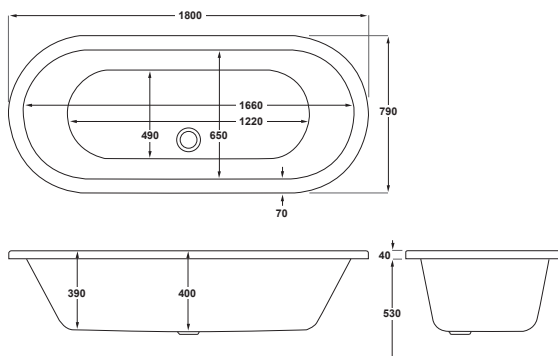

Porto Brushed Steel DE

1800 x 800mm Brushed Steel H 570mm D 400

2 PIECE	10 YEARS WARRANTY	255 LITRES

Variant	Product Code	Price
Bathub	Q4-35002	£1,093
Sprung Chrome Waste	Q4-32083	£32