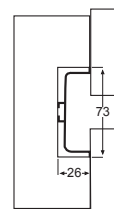

Handle Trim

The carcasses are pre-cut to suit the requirements of inserting the handle trim into position.