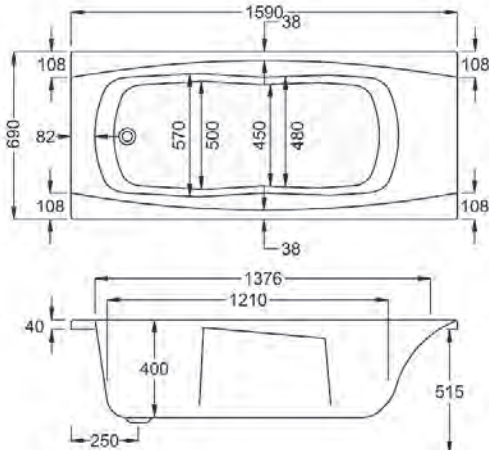

1600

carron⁵

1600 x 700mm H 515mm D 400

5 YEARS WARRANTY **162** LITRES

Variant	Product Code	Price
Bath tub	Q4-02110	£281
Front Panel	Q4-02316	£122
End Panel	Q4-02285	£96

carronite™

1600 x 700mm H 515mm D 400

30 YEARS WARRANTY **162** LITRES

Variant	Product Code	Price
Bath tub	Q4-02111	£523
Front Panel	Q4-02317	£174
End Panel	Q4-02271	£127
C-Lenda Whirlpool Bath inc. System 1	Q4-02900	£1,624