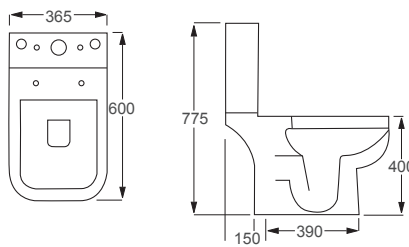

Series 600

Q4-12200	Std. WC Pan	£116
Q4-12201	Top Flush Cistern	£103
Q4-12156	Soft Close Seat	£75

Technical Information

- Soft close seat, for family safety and noise reduction.
- Short projection.
- Water inlet right and left.
- Quick release seat.

RAK