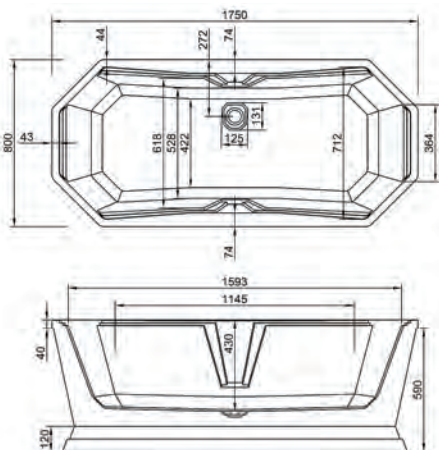

Variant
Bathtub

30
YEARS
WARRANTY

265
LITRES

Product Code
Q4-02541

Price
£2,444

1750

carronite™

1750 x 800mm Colour H 630mm D 440