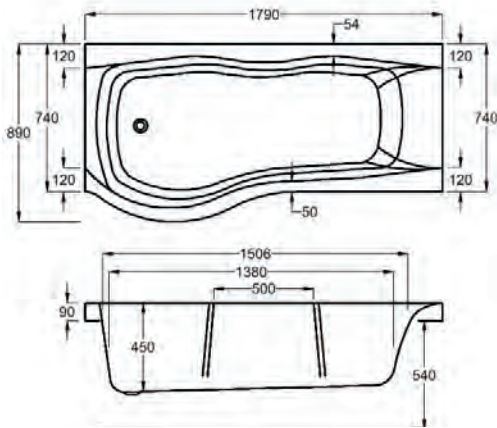

Sigma Shower Bath

carron

From **£971**

1800

carron⁵

1800 x 750-900mm LH H 540mm D 450

5 **20** **265**
YEARS WARRANTY LITRES

Variant	Product Code	Price
Bathtub	04-02471	£971
Front Panel	04-02514	£196
End Panel	04-02385	£113
Shower Screen	04-02350	£252

carronite™

1800 x 750-900mm LH H 540mm D 450

C **30** **265**
YEARS WARRANTY LITRES

Variant	Product Code	Price
Bathtub	04-02473	£1,470
Front Panel	04-02515	£352
End Panel	04-02383	£154
Shower Screen	04-02350	£252
C-Lenda Whirlpool Bath inc. System 1	04-02900	£2,314

1800

carron⁵

1800 x 750-900mm RH H 540mm D 450

5 **20** **265**
YEARS WARRANTY LITRES

Variant	Product Code	Price
Bathtub	04-02472	£971
Front Panel	04-02514	£196
End Panel	04-02385	£113
Shower Screen	04-02350	£252

carronite™

1800 x 750-900mm RH H 540mm D 450

C **30** **265**
YEARS WARRANTY LITRES

Variant	Product Code	Price
Bathtub	04-02474	£1,470
Front Panel	04-02515	£352
End Panel	04-02383	£154
Shower Screen	04-02350	£252
C-Lenda Whirlpool Bath inc. System 1	04-02900	£2,314