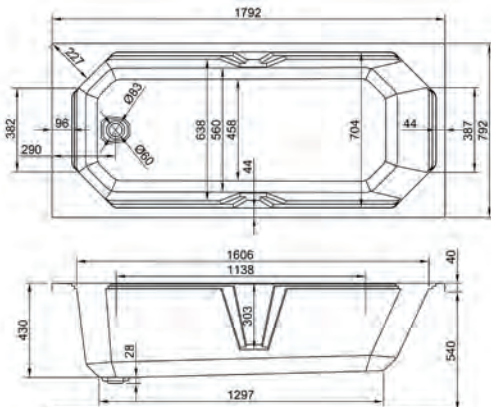

1700 x 750mm H 540mm D 430

30 YEARS WARRANTY

216 LITRES

Variant	Product Code	Price
Bath tub	Q4-02535	£1,050
Front Panel	Q4-02543	£210
L-Shaped Panel	Q4-02545	£356

Comes with Waste & Grips

1800

carronite™

1800 x 800mm H 540mm D 430