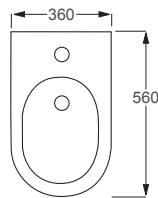

- One tap hole.
- Integrated overflow.
- Floor mounted.

RAK

Resort

Q4-12259 Back to Wall Bidet

£175

Technical Information

- One tap hole.
- Integrated overflow.
- Floor mounted.

RAK