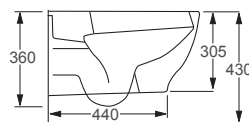

RAK

Moon

Q4-12229	Wall Hung Rimless Pan	£263
Q4-12236	Soft Close Seat	£103

Technical Information

- Quick release seat.
- Rimless WC, for the ultimate in easy hygiene clean.
- Soft close seat, for family safety and noise reduction.
- Requires frame system.