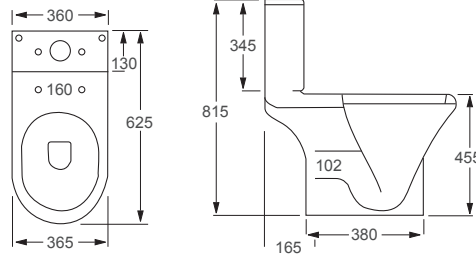

RAK

Compact Open Back

Q4-12206	Tall Open Back WC Pan	£252
Q4-12203	Top Flush 3/6ltr Cistern	£110
Q4-12153	Soft Close Seat	£75

Technical Information

- Soft close seat, for family safety and noise reduction.
- Tall WC, for comfort and ease.
- Quick release seat, for easy cleaning.
- Short projection, for space saving.
- Water inlet right and left.

RAK