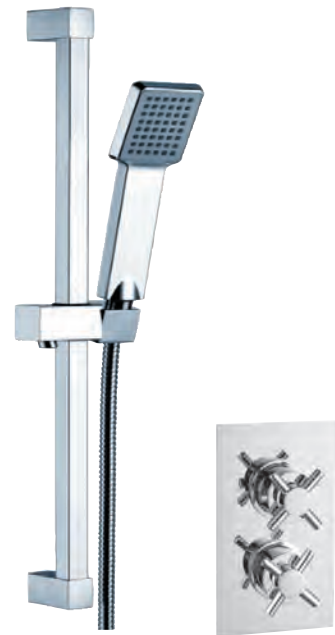

Unity Cross Head

Q4-32023	Concealed Thermostatic Valve	£214
Q4-32034	Square Slide Rail Shower Set	£51
Q4-19437	Square Outlet Elbow	£19

Low Pressure Min 0.2 BAR
3 Mode Handset
WRAS Approved
TMV2 Rated