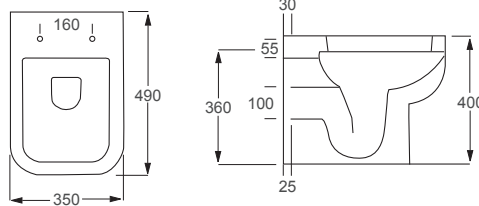

RAK

Series 600

Q4-12108	Back to Wall Pan	£168
Q4-12156	Soft Close Seat	£75
Q4-19133	6/3 Ltr Concealed Cistern	£70

Technical Information

- Soft close seat, for family safety and noise reduction.
- Short projection WC, perfect for saving space.
- Quick release seat.