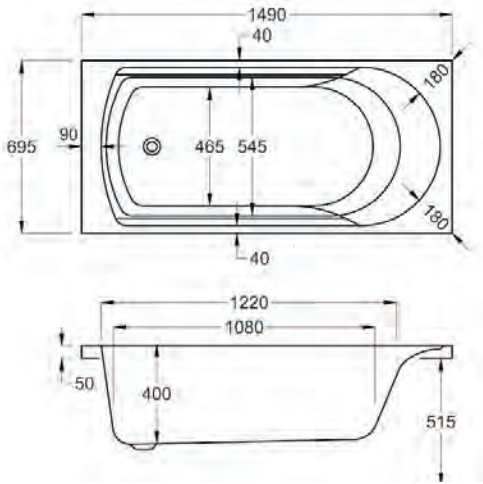

From **£271**

FREE carronite upgrade
When you add a c-lenda whirlpool system to a carron bath. ©carronite™

carron5 ©carronite™

For further details see page 189

1500

carron5

1500 x 700mm H 515mm D 400

5