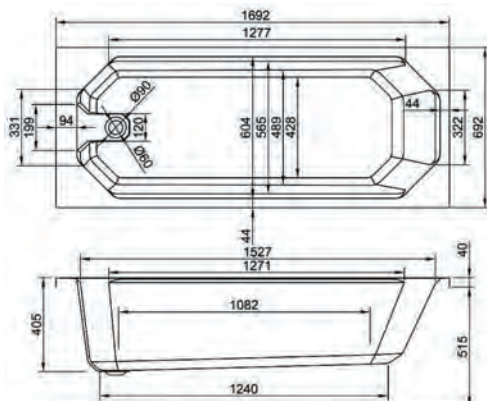

carron⁵

1650 x 700mm H 515mm D 405

5 20 YEARS WARRANTY 200 LITRES

Variant	Product Code	Price
Bathtub	Q4-02557	£331
Front Panel	Q4-02282	£122
End Panel	Q4-02285	£96

carronite™

1650 x 700mm H 515mm D 405

C 30 YEARS WARRANTY 200 LITRES

Variant	Product Code	Price
Bathtub	Q4-02558	£614
Front Panel	Q4-02268	£174
End Panel	Q4-02271	£127

1700

carron⁵

1700 x 700mm H 515mm D 405

5 20 YEARS WARRANTY 209 LITRES

Variant	Product Code	Price
Bathtub	Q4-02559	£331
Front Panel	Q4-02320	£122
End Panel	Q4-02285	£96

carronite™

1700 x 700mm H 515mm D 405

C 30 YEARS WARRANTY 209 LITRES

Variant	Product Code	Price
Bathtub	Q4-02560	£614
Front Panel	Q4-02321	£174
End Panel	Q4-02271	£127