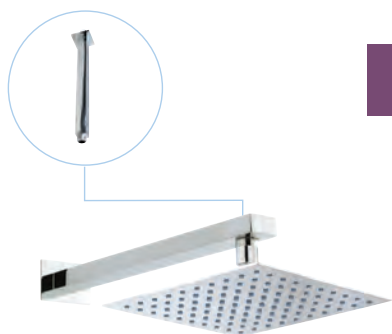

Thermostatic Valve Sets 1 Outlet

LineaFlow

From **£327**