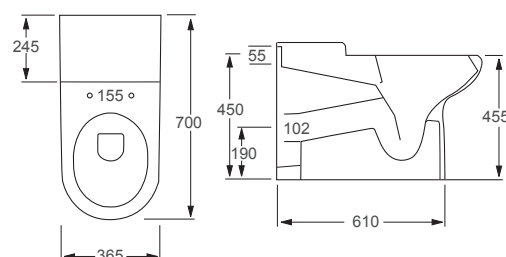

RAK

Compact Extended

Q4-12324	Back to Wall Rimless Pan	£551
Q4-12325	Soft Close Seat (No Cover)	£86
Q4-19133	6/3 Ltr Concealed Cistern	£70

Technical Information

- Tall WC, for comfort.
- Quick release seat, for easy cleaning.
- Rimless WC, for the ultimate in easy clean hygiene.