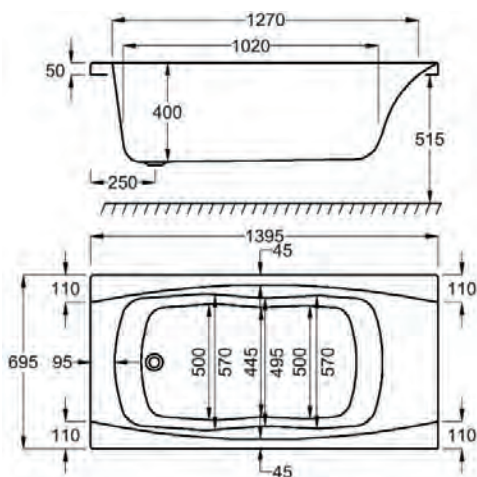

Imperial Twin Grip SE

carron

From **£281**

1400

carron⁵

1400 x 700mm H 515mm D 400

5 **20** **135**
YEARS WARRANTY LITRES

Variant	Product Code	Price
Bathtub	Q4-02455	£281
Front Panel	Q4-02280	£122
End Panel	Q4-02285	£96