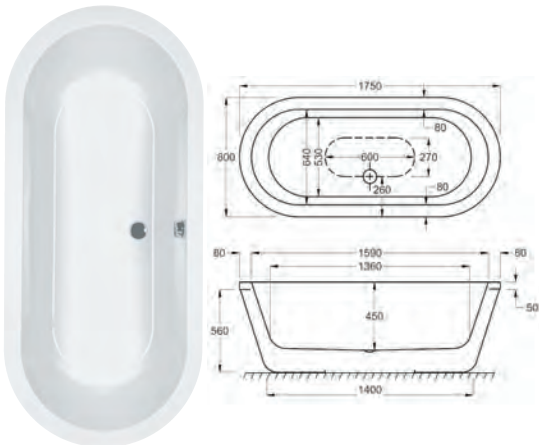

carronite™ Halcyon Oval

30
YEARS
WARRANTY

270
LITRES

1750 x 800mm Red H 560mm D 450

Variant	Product Code	Price
Bathtub	Q4-02103	£2,009

Comes with Waste

1550