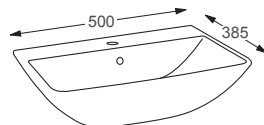

Technical Information

- 500 x 265
- 1 Tap hole, right hand
- Wall hung basin.
- Basin waste, suitable for basins with and without an overflow, also able to adapt it to be freeflow.

RAK