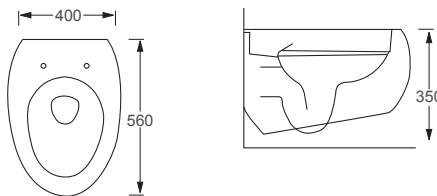

RAK

Cloud

Q4-12329	Wall Hung Rimless Pan	£482
Q4-12328	Soft Close Seat	£116

Technical Information

- Rimless wall hung pan, for easy clean hygiene.
- Soft close seat, for family safety and noise reduction.