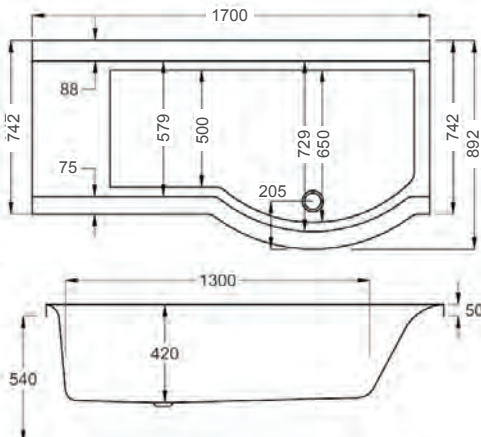

carron5

1700 x 750-900mm RH H 540mm D 420

5 YEARS WARRANTY **260** LITRES

Variant	Product Code	Price
Bathtub	04-02371	£669
Front Panel	04-02375	£238
L-Shaped Panel		N/A
Shower Screen	04-02380	£256

carronite™

1700 x 750-900mm RH H 540mm D 420

30 YEARS WARRANTY **260** LITRES

Variant	Product Code	Price
Bathtub	04-02372	£1,115
Front Panel	04-02376	£380
L-Shaped Panel	04-02506	£534
Shower Screen	04-02380	£256
C-Lenda Whirlpool Bath inc. System 1	04-02900	£2,012