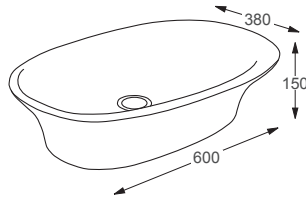

RAK

Sensation

Q4-12308	600 Sit on Basin	£188
Q4-23201	Professional Basin Waste	£26

Technical Information

- 600 x 380 x 150
- 0 Tap hole
- Sit on basin only.
- Basin waste, suitable for basins with and without an overflow, also able to adapt it to be freeflow.