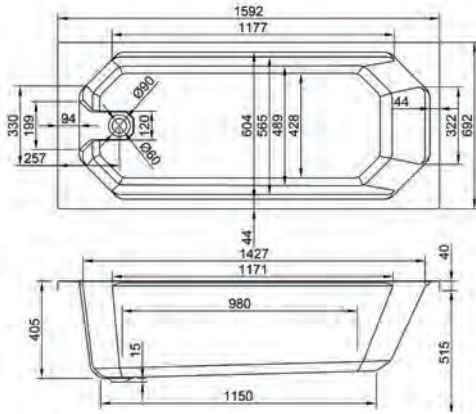

For further details
see page 189

1600

carron⁵

1600 x 700mm H 515mm D 405

5 20 YEARS WARRANTY 192 LITRES

Variant	Product Code	Price
Bathtub	Q4-02555	£331
Front Panel	Q4-02316	£122
End Panel	Q4-02285	£96

carronite™