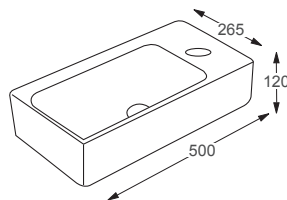

Technical Information

- 450 x 220
- 1 Tap hole, right hand
- Wall hung basin.
- Basin waste, suitable for basins with and without an overflow, also able to adapt it to be freeflow.

LineaCeramics