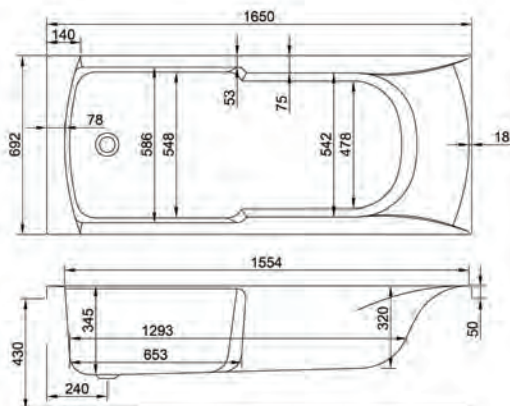

1650

carron⁵

1650 x 700mm H 430mm D 345

5 YEARS WARRANTY **142** LITRES

Variant	Product Code	Price
Bathtub	Q4-02585	£288
Front Panel	Q4-02598	£122
End Panel	Q4-02258	£96

carronite™

1650 x 700mm H 430mm D 345

30 YEARS WARRANTY **142** LITRES

Variant	Product Code	Price
Bathtub	Q4-02586	£540
Front Panel	Q4-02599	£174
End Panel	Q4-02259	£127