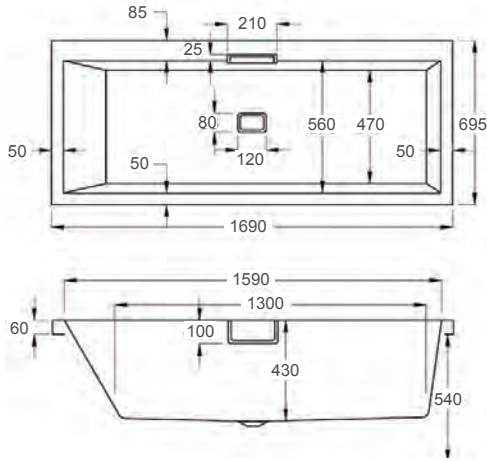

1700

carronite™

1700 x 700mm LH H 540mm D 430

30 YEARS WARRANTY

265 LITRES

Variant	Product Code	Price
Bathtub	Q4-02406	£888
Front Panel	Q4-02319	£183
End Panel	Q4-02272	£127
L-Shaped Panel	Q4-02569	£345
C-Lenda Whirlpool Bath inc. System 1	Q4-02900	£2,231

1700

carronite™

1700 x 700mm RH H 540mm D 430

30 YEARS WARRANTY

265 LITRES

Variant	Product Code	Price
Bathtub	Q4-02407	£888
Front Panel	Q4-02319	£183
End Panel	Q4-02272	£127
L-Shaped Panel	Q4-02569	£345
C-Lenda Whirlpool Bath inc. System 1	Q4-02900	£2,231

1700

carronite™

1700 x 750mm LH H 540mm D 450

30 YEARS WARRANTY

275 LITRES

Variant	Product Code	Price
Bathtub	Q4-02408	£1,050
Front Panel	Q4-02319	£183
End Panel	Q4-02275	£127
L-Shaped Panel	Q4-02300	£345
C-Lenda Whirlpool Bath inc. System 1	Q4-02900	£2,393

1700

carronite™

1700 x 750mm RH H 540mm D 450

30 YEARS WARRANTY

275 LITRES

Variant	Product Code	Price
Bathtub	Q4-02409	£1,050
Front Panel	Q4-02319	£183
End Panel	Q4-02275	£127
L-Shaped Panel	Q4-02300	£345
C-Lenda Whirlpool Bath inc. System 1	Q4-02900	£2,393