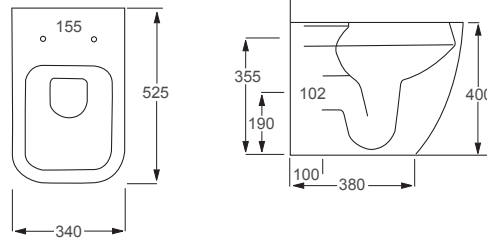

RAK

Metropolitan

Q4-12087	Back to Wall Pan	£230
Q4-12130	Soft-Close Seat	£75
Q4-19133	6/3 Ltr Concealed Cistern	£70

Technical Information

- Soft close seat, for family safety and noise reduction.
- Quick release seat, for the ultimate easy clean.
- Short projection, perfect for saving space.