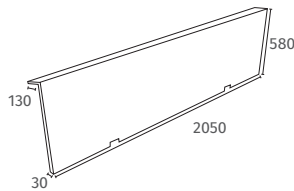

Ready to Tile Front Bath Panel with Lip 2050mm

2050 x 580 x 30mm
Easy to cut to size
Pre-formed panels with adjustable legs

Q4-23122 Front Panel 2050 with Lip **£162**