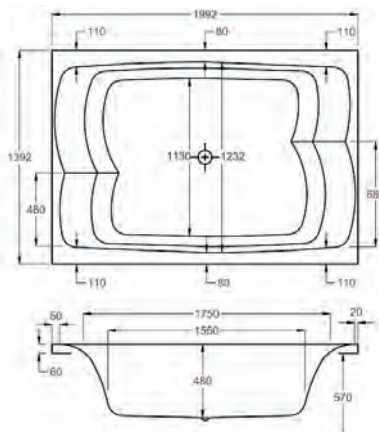

carronite™

2000 x 1400mm H 570mm D 480

Variant
Bathtub

30
YEARS
WARRANTY

560
LITRES

Product Code
Q4-02411

Price
£3,561