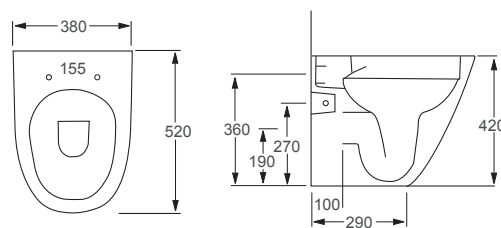

RAK

Sensation

Q4-12302	Back to Wall Rimless Pan	£309
Q4-12305	Soft Close Seat	£79
Q4-19133	6/3 Concealed Cistern	£70

Technical Information

- Rimless WC, for the ultimate in easy clean hygiene.
- Soft close seat, for family safety and noise reduction.
- No lateral holes, for a smooth finish.
- Hidden fixation system, for easy installation.