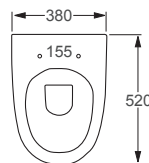

RAK

Sensation

Q4-12300	Wall Hung Rimless Pan	£309
Q4-12305	Soft Close Seat	£79

Technical Information

- Quick release seat.
- Rimless WC, for the ultimate in easy hygiene clean.
- Soft close seat, for family safety and noise reduction.
- Requires frame system.
- Hidden fixings.