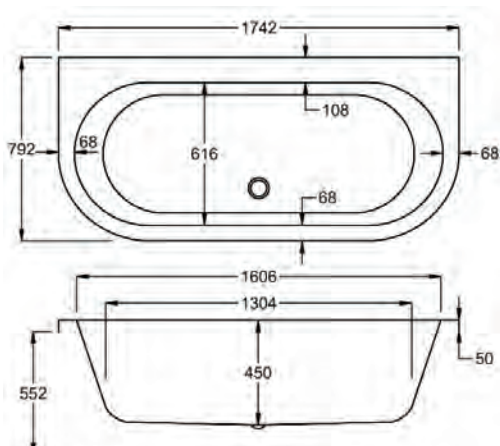

Variant	Product Code	Price
Bathtub	Q4-02101	£1,046

Halcyon D

carron

From **£588**

30 Years
Industry Experience

1750

carron⁵

1750 x 800mm H 540mm D 450