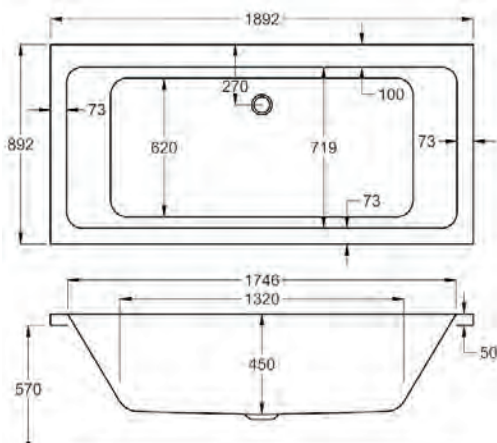

carronite™

1800 x 800mm H 540mm D 440

30 YEARS WARRANTY **230** LITRES

Variant	Product Code	Price
Bathtub	Q4-02162	£691
Front Panel	Q4-02323	£191
End Panel	Q4-02277	£127
C-Lenda Whirlpool Bath inc. System 1	Q4-02900	£1,775

1900