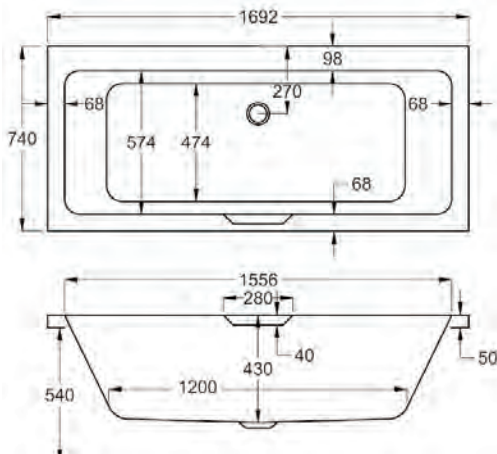

Integra Single Grip DE

carron

From **£411**

1700

carron⁵

1700 x 750mm H 540mm D 430

5 YEARS WARRANTY **190** LITRES

Variant	Product Code	Price
Bathtub	04-02463	£411
Front Panel	04-02318	£135
End Panel	04-02289	£96

carronite™

1700 x 750mm H 540mm D 430

C 30 YEARS WARRANTY **190** LITRES

Variant	Product Code	Price
Bathtub	04-02464	£664
Front Panel	04-02319	£183
End Panel	04-02275	£127
C-Lenda Whirlpool Bath inc. System 1	04-02900	£1,754