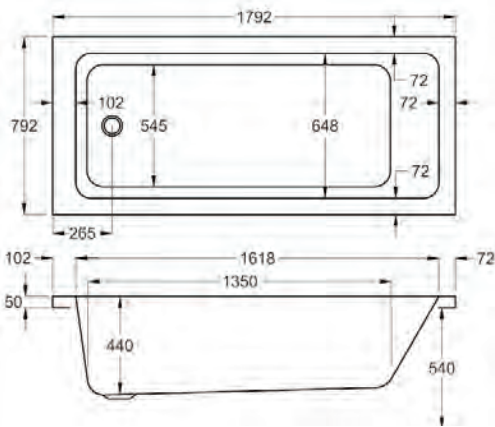

carron⁵

1800 x 725mm H 540mm D 440

5 YEARS WARRANTY **20** YEARS WARRANTY **266** LITRES

Variant	Product Code	Price
Bathtub	Q4-02153	£387
Front Panel	Q4-02322	£144
End Panel	Q4-02287	£96

carronite™

1800 x 725mm H 540mm D 440

C YEARS WARRANTY **30** YEARS WARRANTY **266** LITRES

Variant	Product Code	Price
Bathtub	Q4-02154	£637
Front Panel	Q4-02323	£191
End Panel	Q4-02307	£127
C-Lenda Whirlpool Bath inc. System 1	Q4-02900	£1,730

1800