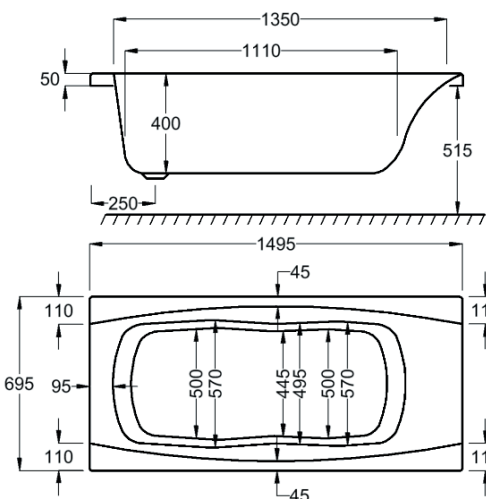

carron⁵

1400 x 700mm H 515mm D 400

5 **20** **135**
YEARS WARRANTY LITRES

Variant	Product Code	Price
Bathtub	Q4-02455	£281
Front Panel	Q4-02280	£122
End Panel	Q4-02285	£96

carronite™

1400 x 700mm H 515mm D 400

C **30** **135**
YEARS WARRANTY LITRES

Variant	Product Code	Price
Bathtub	Q4-02456	£523
Front Panel	Q4-02266	£174
End Panel	Q4-02271	£127
C-Lenda Whirlpool Bath inc. System 1	Q4-02900	£1,624

1500