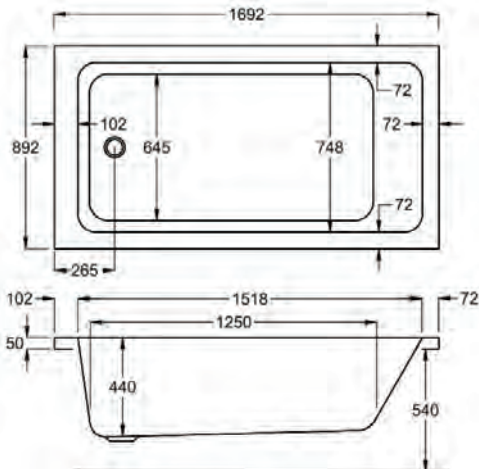

The Zaneti 600 Wall Hung Basin Unit, see from page 19.

See our full range of Zaneti from page 12.

30 Years
Industry
Experience

1700

carron⁵

1700 x 900mm H 540mm D 440

5 YEARS WARRANTY **20** YEARS WARRANTY **318** LITRES