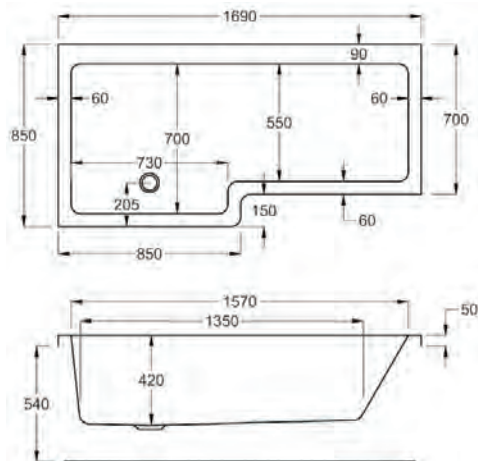

carronite™

1600 x 700-850mm RH H 540mm D 420

30 YEARS WARRANTY **250** LITRES

Variant	Product Code	Price
Bathtub	Q4-02389	£699
Front Panel	Q4-02391	£392
End Panel	Q4-02313	£154
Shower Screen cw Hinged Return	Q4-02347	£272

1700