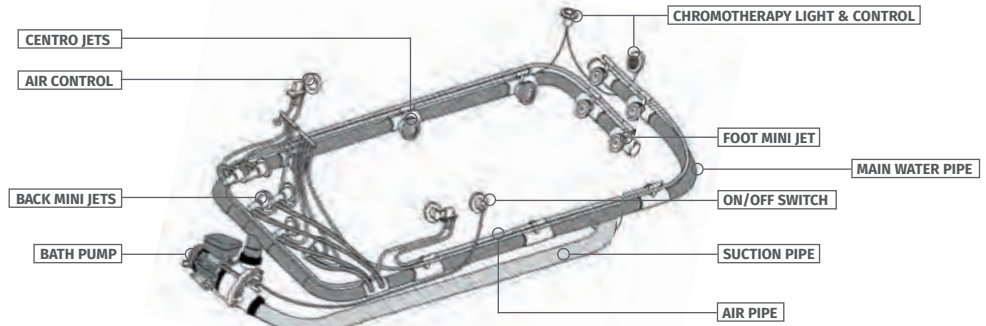

C-Lenda System 3.

Technical

Rigid piping, 0.75hp self draining pump, fixed and mounted, pneumatic on/off control, directional whirlpool jets, fitted and fully tested, complete with two-year warranty. All systems use 13 amp supply with ELCB fitted by a qualified electrician.

Please note: A wooden panel will not fit the bath due to the pipes being housed in the vertical rim.

Extra Foot Jet

Q4-02906 Extra Foot Jets (x 2) £190

Chromatherapy Lights

Q4-02907 Chromatherapy Light £404

Flush Suction

Designed with total safety in mind, this suction has a unique built in safety feature which disengages the water pressure within second of being activated.

Features

- Fast acting safety protection for hair and body entrapment
- Stainless steel surround
- Removable by key for easy cleaning

Flush Centro Jet

A high performance, mid sized hydro body jet.

Features

- Adjustable finger tip directional control
- High air to water mix ratio
- Removable for easy cleaning
- Stainless steel surround

Flush Mini Jet

Mini jet clusters are designed to deliver a concentrated hydromassage to muscle groups including lumbar, feet and shoulders.

Features

- Compact Specific directional water flow High air to water mix ratio Removable for easy cleaning Stainless Steel surround

Flush Air Control/ Button