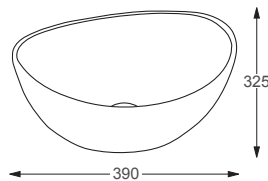

RAK

Shell

Q4-12289	390 Sit on Basin	£126
Q4-23201	Professional Basin Waste	£26

Technical Information

- 390 x 325
- 0 Tap hole.
- Sit on basin.
- Basin waste, suitable for basins with and without an overflow, also able to adapt it to be freeflow.

30 Years
Industry
Experience