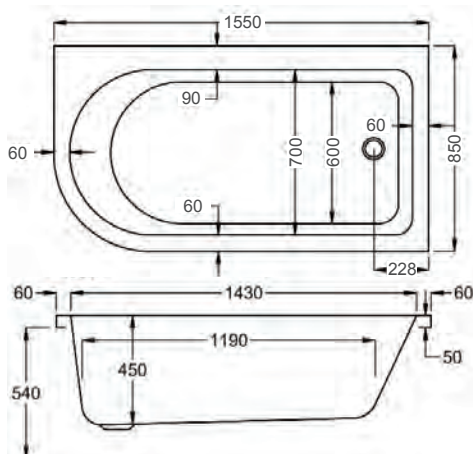

Variant	Product Code	Price
Bath tub	Q4-02470	£1,075
Curved Panel		N/A
Shower Screen	Q4-02380	£256

Status Shower Bath

carron

From **£636**

1550

carron⁵

1550 x 850mm LH H 540mm D 450

5 **20** **262**
YEARS WARRANTY LITRES