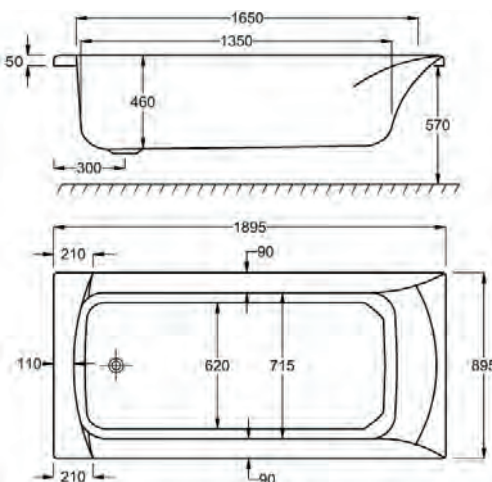

carronite™

1800 x 800mm H 540mm D 450

30 YEARS WARRANTY **240** LITRES

Variant	Product Code	Price
Bathtub	Q4-02198	£1,207
Front Panel	Q4-02323	£191
End Panel	Q4-02277	£127
C-Lenda Whirlpool Bath inc. System 1	Q4-02900	£1,995

1900