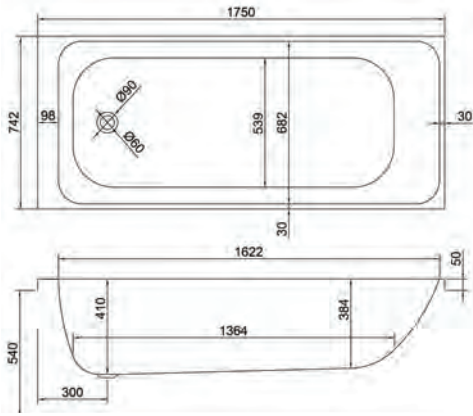

1750

carron5

1750 x 750mm H 540mm D 410

5 YEARS WARRANTY 264 LITRES

Variant	Product Code	Price
Bathtub	Q4-02591	£425
Front Panel	Q4-02601	£135
End Panel	Q4-02289	£96
CARRONITE L Shape Panel	Q4-02502	£345

carronite™

1750 x 750mm H 540mm D 410

30 YEARS WARRANTY 264 LITRES

Variant	Product Code	Price
Bathtub	Q4-02592	£738
Front Panel	Q4-02602	£183
End Panel	Q4-02275	£127
CARRONITE L Shape Panel	Q4-02502	£345

1800

carron5

1800 x 700mm H 540mm D 400

5 YEARS WARRANTY 255 LITRES

Variant	Product Code	Price
Bathtub	Q4-02571	£435
Front Panel	Q4-02322	£144
End Panel	Q4-02286	£96
CARRONITE L Shape Panel	Q4-02311	£345

carronite™

1800 x 700mm H 540mm D 400

30 YEARS WARRANTY 255 LITRES

Variant	Product Code	Price
Bathtub	Q4-02572	£757
Front Panel	Q4-02323	£191
End Panel	Q4-02272	£127
CARRONITE L Shape Panel	Q4-02311	£345

carron5 carronite™

For further details see page 189

30 Years Industry Experience

WE RECOMMEND...

The Zaneti Senza, 500 Wall Hung Basin Unit, see from page 65.

See our full range of Zaneti from page 12.

KEY FEATURES:

- Made in the UK.
- 30 Year warranty on Carronite.
- Premium strength.
- Built to last.
- Industry leading design.
- L-Panel option available.