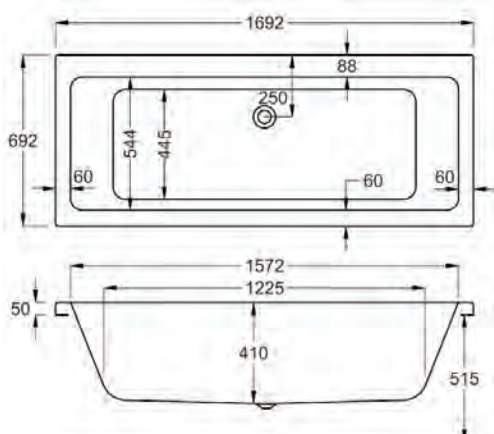

Quantum DE

carron

A modern classic; contemporary lines infused with simplicity. Endless size solutions from our huge central stock.

Double ended baths offer bathing comfort at both ends with a centrally located bath waste. With potential for wall mounted or bath mounted taps, double ended adds luxury to any standard bath.

From **£288**

1700

carron⁵

1700 x 700mm H 515mm D 410

5 YEARS WARRANTY **165** LITRES

Variant	Product Code	Price
Bath tub	Q4-02159	£288
Front Panel	Q4-02320	£122
End Panel	Q4-02285	£96

carronite™

1700 x 700mm H 515mm D 410

C 30 YEARS WARRANTY **165** LITRES

Variant	Product Code	Price
Bath tub	Q4-02160	£542
Front Panel	Q4-02321	£174
End Panel	Q4-02271	£127
C-Lenda Whirlpool Bath inc. System 1	Q4-02900	£1,631