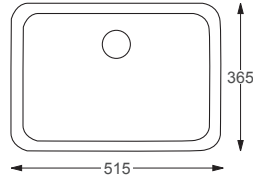

Inset Basins

RAK

Cleo

Q4-12297	Inset Basin	£164
Q4-23201	Professional Basin Waste	£26

Technical Information

- 515 x 365
- 0 Tap hole
- Under mount / inset basin.
- Basin waste, suitable for basins with and without an overflow, also able to adapt it to be freeflow.