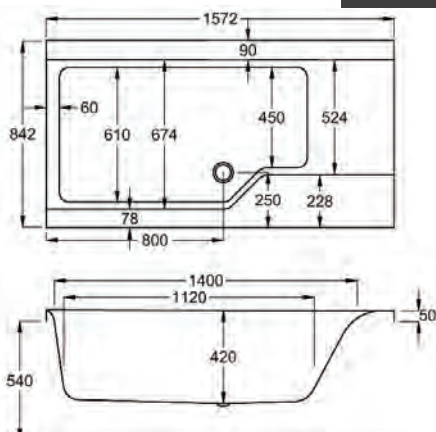

 carronite™

1575 x 850mm LH H 540mm D 420

 **30** YEARS WARRANTY **225** LITRES

Variant	Product Code	Price
Bathtub	Q4-02432	£1,075
Front Panel	Q4-02440	£250
L-Shaped Panel	Q4-02441	£350
Shower Screen cw Hinged Return	Q4-02347	£272
C-Lenda Whirlpool Bath inc. System 1	Q4-02900	£2,418