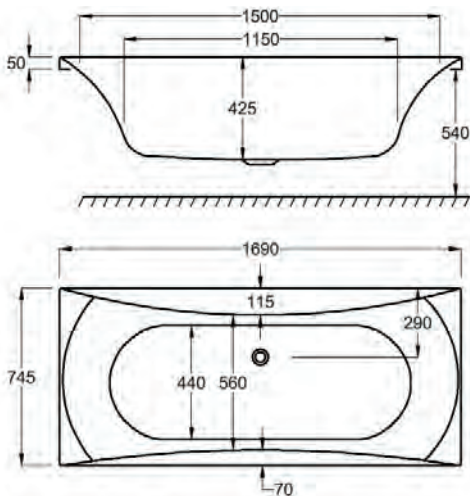

carron5

1700 x 700mm H 515mm D 400

5 YEARS WARRANTY 160 LITRES

Variant	Product Code	Price
Bathub	Q4-02005	£387
Front Panel	Q4-02320	£122
End Panel	Q4-02285	£96

carronite™

1700 x 700mm H 515mm D 400

30 YEARS WARRANTY 160 LITRES

Variant	Product Code	Price
Bathub	Q4-02006	£621
Front Panel	Q4-02321	£174
End Panel	Q4-02271	£127
C-Lenda Whirlpool Bath inc. System 1	Q4-02900	£1,730

1700