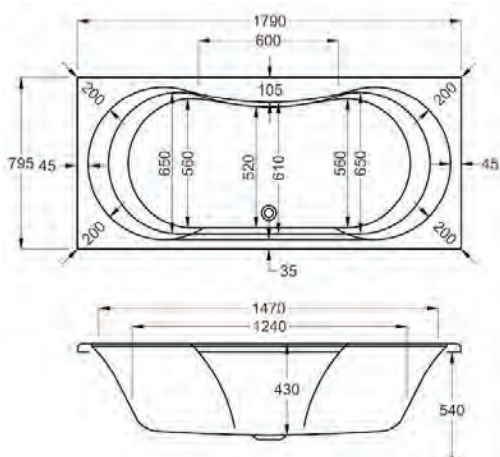

carron⁵

1700 x 750mm H 540mm D 420

5 YEARS WARRANTY **190** LITRES

Variant	Product Code	Price
Bathtub	Q4-02017	£351
Front Panel	Q4-02318	£135
End Panel	Q4-02289	£96

carronite™

1700 x 750mm H 540mm D 420

30 YEARS WARRANTY **190** LITRES

Variant	Product Code	Price
Bathtub	Q4-02018	£601
Front Panel	Q4-02319	£183
End Panel	Q4-02275	£127
C-Lenda Whirlpool Bath inc. System 1	Q4-02900	£1,694

1800