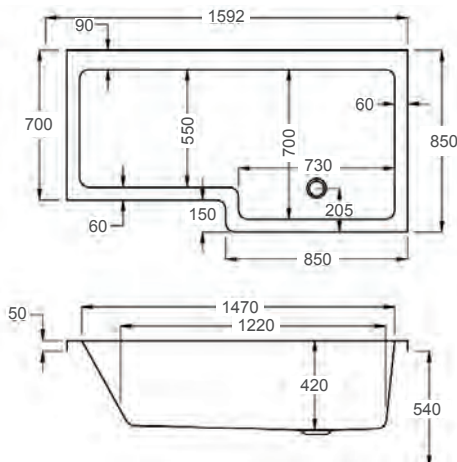

carronite™

1600 x 700-850mm LH H 540mm D 420

30 YEARS WARRANTY **250** LITRES

Variant	Product Code	Price
Bathtub	Q4-02387	£699
Front Panel	Q4-02391	£392
End Panel	Q4-02313	£154
Shower Screen cw Hinged Return	Q4-02347	£272

1600