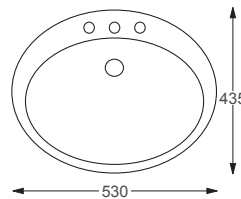

RAK

Jessica

Q4-12294	Inset Basin 1TH	£99
Q4-12295	Inset Basin 2TH	£99
Q4-23201	Professional Basin Waste	£26

Technical Information

- 530 x 435
- 1 & 2 Tap hole.
- Under mount / inset basin.
- Basin waste, suitable for basins with and without an overflow, also able to adapt it to be freeflow.