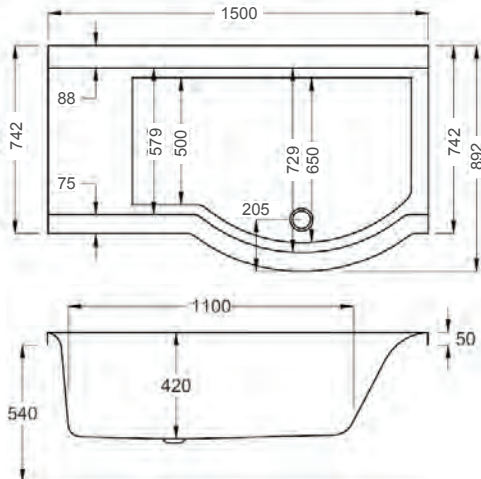

carron5

1500 x 750-900mm RH H 540mm D 420

5 YEARS WARRANTY **228** LITRES

Variant	Product Code	Price
Bathtub	04-02367	£669
Front Panel	04-02373	£238
L-Shaped Panel		N/A
Shower Screen	04-02380	£256

carronite™

1500 x 750-900mm RH H 540mm D 420

30 YEARS WARRANTY **228** LITRES

Variant	Product Code	Price
Bathtub	04-02368	£1,115
Front Panel	04-02374	£380
L-Shaped Panel	04-02505	£519
Shower Screen	04-02380	£256
C-Lenda Whirlpool Bath inc. System 1	04-02900	£2,012

1700