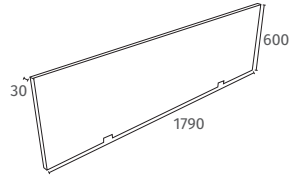

Tileable Bath Panels

Q4-23119 Front Panel 1790mm **£97**