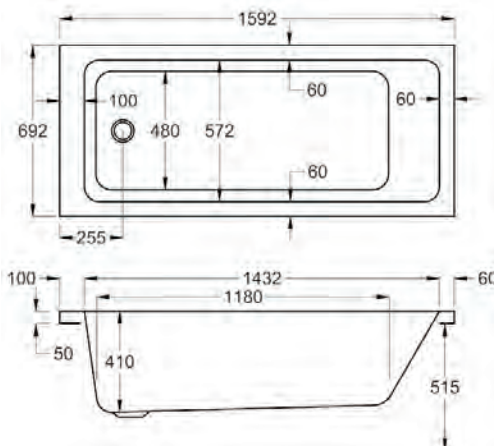

carron⁵

1500 x 700mm H 515mm D 410

5 YEARS WARRANTY **198** LITRES

Variant	Product Code	Price
Bathtub	Q4-02141	£288
Front Panel	Q4-02315	£122
End Panel	Q4-02285	£96

carronite™

1500 x 700mm H 515mm D 410

30 YEARS WARRANTY **198** LITRES

Variant	Product Code	Price
Bathtub	Q4-02142	£542
Front Panel	Q4-02314	£174
End Panel	Q4-02271	£127
C-Lenda Whirlpool Bath inc. System 1	Q4-02900	£1,631

1600