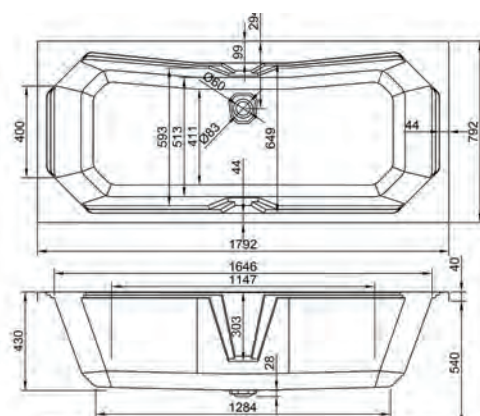

carronite™

1800 x 800mm H 540mm D 430

30 YEARS WARRANTY

264 LITRES

Variant	Product Code	Price
Bath tub	Q4-02537	£1,379
Front Panel	Q4-02544	£227
L-Shaped Panel	Q4-02546	£345

Comes with Waste