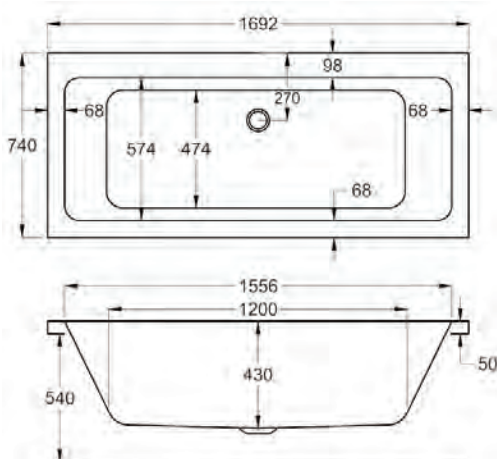

1700

carron⁵

1700 x 750mm H 540mm D 430

5 YEARS WARRANTY **190** LITRES

Variant	Product Code	Price
Bathtub	Q4-02157	£358
Front Panel	Q4-02318	£135
End Panel	Q4-02289	£96

carronite™

1700 x 750mm H 540mm D 430

30 YEARS WARRANTY **190** LITRES

Variant	Product Code	Price
Bathtub	Q4-02158	£615
Front Panel	Q4-02319	£183
End Panel	Q4-02275	£127
C-Lenda Whirlpool Bath inc. System 1	Q4-02900	£1,701

1700

carron⁵

1700 x 800mm H 540mm D 440

5 YEARS WARRANTY **200** LITRES

Variant	Product Code	Price
Bathtub	Q4-02392	£399
Front Panel	Q4-02318	£135
End Panel	Q4-02291	£96

carronite™

1700 x 800mm H 540mm D 440

30 YEARS WARRANTY **200** LITRES

Variant	Product Code	Price
Bathtub	Q4-02393	£641
Front Panel	Q4-02319	£183
End Panel	Q4-02277	£127
C-Lenda Whirlpool Bath inc. System 1	Q4-02900	£1,742

1800

carron⁵

1800 x 800mm H 540mm D 440

5 YEARS WARRANTY **230** LITRES

Variant	Product Code	Price
Bathtub	Q4-02161	£432
Front Panel	Q4-02322	£144
End Panel	Q4-02291	£96

carronite™

1800 x 800mm H 540mm D 440

30 YEARS WARRANTY **230** LITRES

Variant	Product Code	Price
Bathtub	Q4-02162	£691
Front Panel	Q4-02323	£191
End Panel	Q4-02277	£127
C-Lenda Whirlpool Bath inc. System 1	Q4-02900	£1,775

1900

carron⁵

1900 x 900mm H 570mm D 450

5 YEARS WARRANTY **350** LITRES

Variant	Product Code	Price
Bathtub	Q4-02163	£679
Front Panel	Q4-02284	£146
End Panel	Q4-02294	£107

carronite™

1900 x 900mm H 570mm D 450

30 YEARS WARRANTY **350** LITRES

Variant	Product Code	Price
Bathtub	Q4-02164	£1,078
Front Panel	Q4-02270	£191
End Panel	Q4-02279	£140
C-Lenda Whirlpool Bath inc. System 1	Q4-02900	£2,022