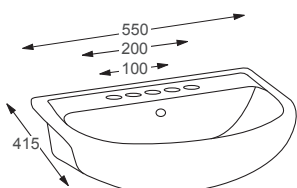

RAK

Compact

Q4-12075	550 Semi Recessed Basin 1TH	£164
Q4-12076	550 Semi Recessed Basin 2TH	£164
Q4-23201	Professional Basin Waste	£26

Technical Information

- 550 x 415 x 195
- Minimum furniture depth 262mm.
- Professional Basin waste, suitable for basins with and without an overflow, also able to adapt it to be freeflow.