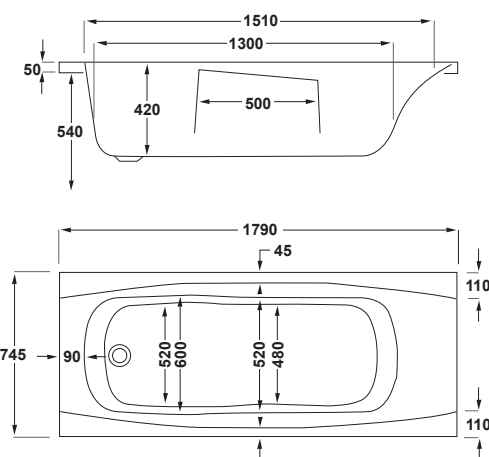

1800

carron⁵

1800 x 750mm H 540mm D 420

5 YEARS WARRANTY **210** LITRES

Variant	Product Code	Price
Bath tub	Q4-02116	£577
Front Panel	Q4-02322	£144
End Panel	Q4-02289	£96

carronite™

1800 x 750mm H 540mm D 420

30 YEARS WARRANTY **210** LITRES

Variant	Product Code	Price
Bath tub	Q4-02117	£905
Front Panel	Q4-02323	£191
End Panel	Q4-02275	£127
C-Lenda Whirlpool Bath inc. System 1	Q4-02900	£1,920