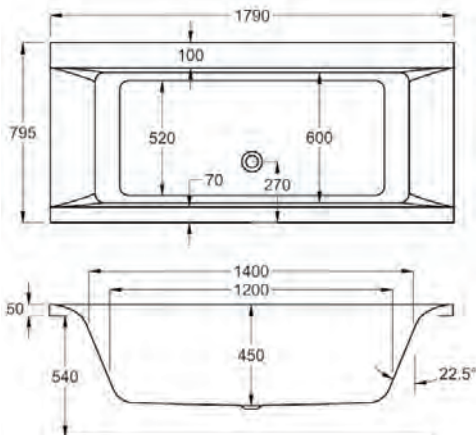

carron⁵

1700 x 800mm H 540mm D 450

5 YEARS WARRANTY 220 LITRES

Variant	Product Code	Price
Bathub	Q4-02094	£608
Front Panel	Q4-02318	£135
End Panel	Q4-02291	£96

carronite™

1700 x 800mm H 540mm D 450

C 30 YEARS WARRANTY 220 LITRES

Variant	Product Code	Price
Bathub	Q4-02095	£1,014
Front Panel	Q4-02319	£183
End Panel	Q4-02277	£127
C-Lenda Whirlpool Bath inc. System 1	Q4-02900	£1,951

1800