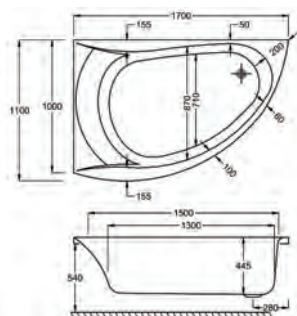

carron5

Omega

5

20 YEARS WARRANTY

255 LITRES

1700 x 1000mm RH H 540mm D 445

Variant	Product Code	Price
Bathub	04-02240	£973
Corner Panel	04-02306	£192

carronite™

C

30 YEARS WARRANTY

255 LITRES

1700 x 1000mm RH H 540mm D 445

Variant	Product Code	Price
Bathub	04-02241	£1,605
Corner Panel	04-02308	£422
C-Lenda Whirlpool Bath inc. System 1	04-02900	£2,316