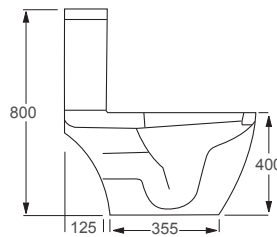

RAK

Metropolitan

Q4-12210	Std. WC Pan	£212
Q4-12211	Top Flush 3/6ltr Cistern	£152
Q4-12130	Soft-Close Seat	£75

Technical Information

- Quick release seat, for the ultimate in hygiene.
- Soft close seat, for family safety and noise reduction.
- Short projection, perfect for saving space.
- Water inlet right or left.
- 6/3 Litre Cistern.