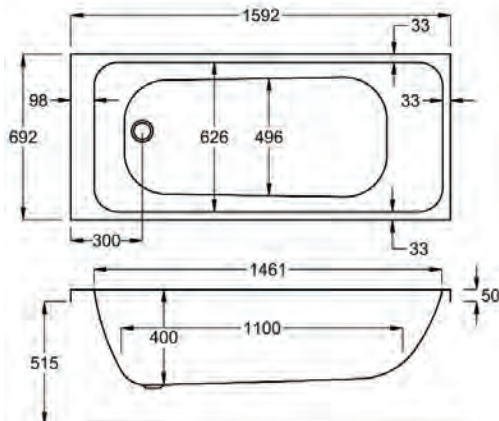

carronite™

1500 x 700mm H 515mm D 400

30 YEARS WARRANTY **190** LITRES

Variant	Product Code	Price
Bathtub	Q4-02419	£614
Front Panel	Q4-02314	£174
End Panel	Q4-02271	£127
CARRONITE L Shape Panel	Q4-02502	£345

1600