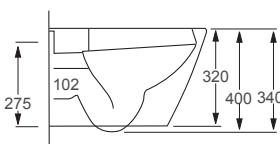

RAK

From **£206**

Morning

Q4-12277	Wall Hung Pan	£145
Q4-12278	Soft Close Seat	£61

Technical Information

- Quick release seat.
- Rimless WC, for the ultimate in easy hygiene clean.
- Soft close seat, for family safety and noise reduction.
- Requires frame system.

RAK

Resort

Q4-12258	Wall Hung Rimless Pan	£194
Q4-12287	Slim Soft Close Seat	£82
Q4-12269	Soft Close Seat	£82

Technical Information

- Quick release seat.
- Rimless WC, for the ultimate in easy hygiene clean.
- Soft close seat, for family safety and noise reduction.
- Requires frame system.

RAK

Compact

Q4-12063	Wall-Hung Pan	£212
Q4-12153	Soft Close Seat	£75

Technical Information

- Quick release seat.
- Soft close seat, for family safety and noise reduction.
- Requires frame system.

RAK

Kala

Q4-12216	Wall Hung Rimless WC	£184
Q4-12170	Soft Close Seat	£103

Technical Information

- Quick release seat.
- Rimless WC, for the ultimate in easy hygiene clean.
- Soft close seat, for family safety and noise reduction.
- Requires frame system.

**10 Years Exclusive
Warranty on
All Products**

WE RECOMMEND...

The Grohe, 3 in 1 wall frame system, see page 182.

See our full range of **Wall Frames Systems** from page 182.