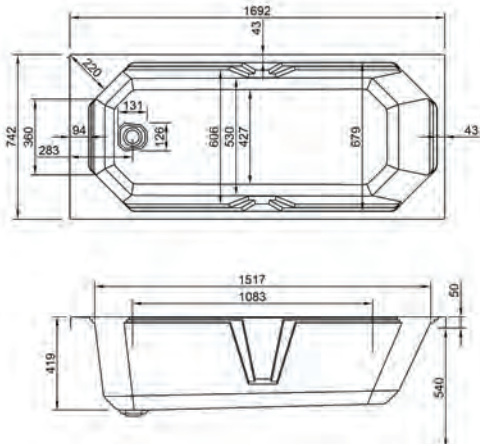

1700

carronite™

1700 x 750mm H 540mm D 430

30 YEARS WARRANTY

216 LITRES

Variant	Product Code	Price
Bath tub	Q4-02535	£1,050
Front Panel	Q4-02543	£210
L-Shaped Panel	Q4-02545	£356

Comes with Waste & Grips

1800