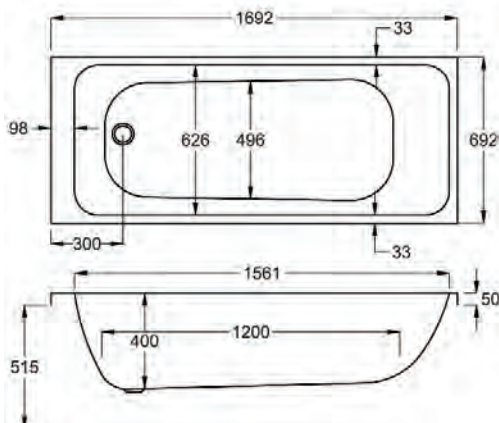

carronite™

1600 x 700mm H 515mm D 400

30 YEARS WARRANTY **204** LITRES

Variant	Product Code	Price
Bathtub	Q4-02421	£614
Front Panel	Q4-02317	£174
End Panel	Q4-02271	£127
CARRONITE L Shape Panel	Q4-02503	£345

1700