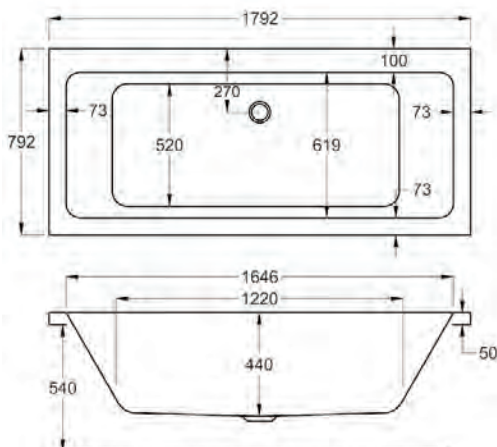

carronite™

1700 x 800mm H 540mm D 440

30 YEARS WARRANTY **200** LITRES

Variant	Product Code	Price
Bathtub	Q4-02393	£641
Front Panel	Q4-02319	£183
End Panel	Q4-02277	£127
C-Lenda Whirlpool Bath inc. System 1	Q4-02900	£1,742

1800