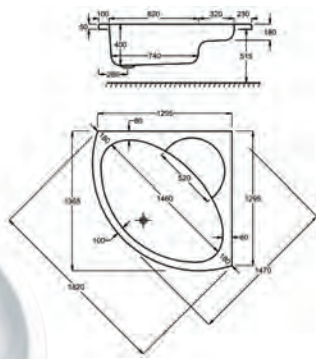

1300

carron⁵

Monarch

5 YEARS WARRANTY **235** LITRES

1300 x 1300mm H 540mm D 400

Variant	Product Code	Price
Bathtub	Q4-02236	£850
Corner Panel	Q4-02304	£191

carroniteTM

30 YEARS WARRANTY **235** LITRES