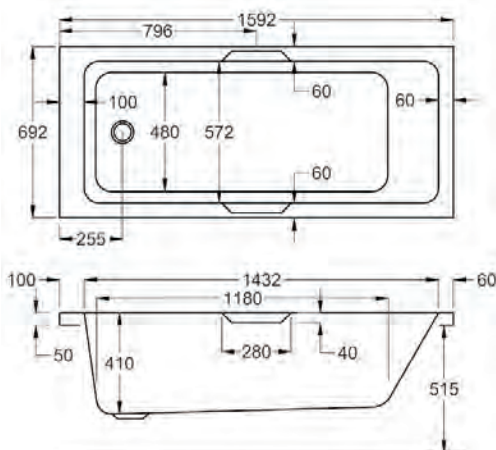

1600

carron⁵

1600 x 700mm H 515mm D 410

5 YEARS WARRANTY **213** LITRES

Variant	Product Code	Price
Bathtub	Q4-02167	£333
Front Panel	Q4-02316	£122
End Panel	Q4-02285	£96

carronite™

1600 x 700mm H 515mm D 410

30 YEARS WARRANTY **213** LITRES

Variant	Product Code	Price
Bathtub	Q4-02168	£580
Front Panel	Q4-02317	£174
End Panel	Q4-02271	£127
C-Lenda Whirlpool Bath inc. System 1	Q4-02900	£1,676