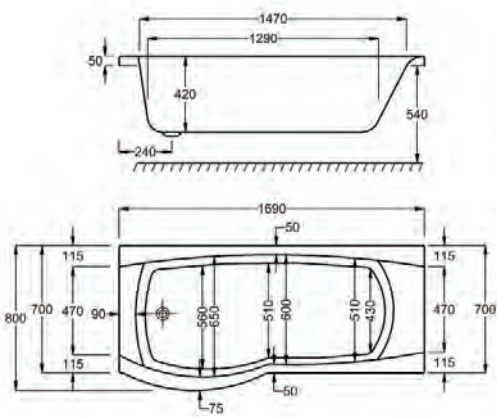

carron⁵

1700 x 700-800mm LH H 540mm D 420

5 YEARS WARRANTY **230** LITRES

Variant	Product Code	Price
Bathub	Q4-02075	£602
Front Panel	Q4-02297	£172
End Panel	Q4-02312	£113
Shower Screen	Q4-02343	£257

carronite™

1700 x 700-800mm LH H 540mm D 420

30 YEARS WARRANTY **230** LITRES

Variant	Product Code	Price
Bathub	Q4-02076	£1,000
Front Panel	Q4-02298	£353
End Panel	Q4-02313	£154
Shower Screen	Q4-02343	£257
C-Lenda Whirlpool Bath inc. System 1	Q4-02900	£1,945

1700