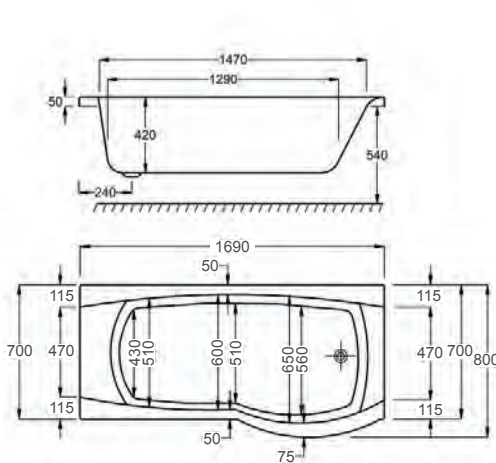

carron⁵

1700 x 700-800mm RH H 540mm D 420

5 YEARS WARRANTY **230** LITRES

Variant	Product Code	Price
Bathub	Q4-02077	£602
Front Panel	Q4-02297	£172
End Panel	Q4-02312	£113
Shower Screen	Q4-02343	£257

carronite™

1700 x 700-800mm RH H 540mm D 420

30 YEARS WARRANTY **230** LITRES

Variant	Product Code	Price
Bathub	Q4-02078	£1,000
Front Panel	Q4-02298	£353
End Panel	Q4-02313	£154
Shower Screen	Q4-02343	£257
C-Lenda Whirlpool Bath inc. System 1	Q4-02900	£1,945