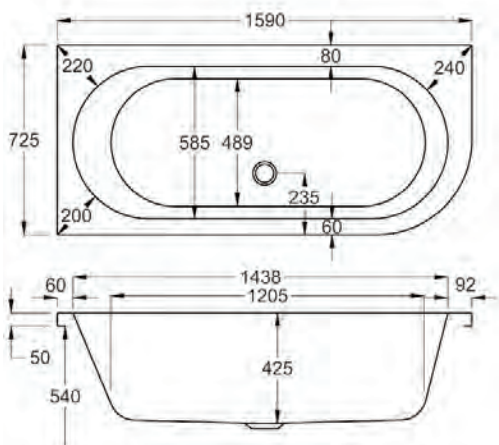

carron⁵

1600 x 725mm RH H 540mm D 425

5 **20** **197**
YEARS WARRANTY LITRES

Variant	Product Code	Price
Bath tub	Q4-02211	£527
Curved Panel	Q4-02334	£254

carronite™

1600 x 725mm RH H 540mm D 425

C **30** **197**
YEARS WARRANTY LITRES

Variant	Product Code	Price
Bath tub	Q4-02212	£894
Curved Panel	Q4-02335	£364
C-Lenda Whirlpool Bath inc. System 1	Q4-02900	£1,870