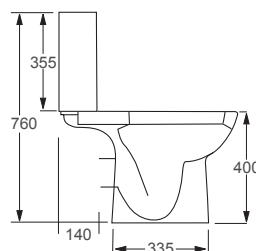

Origin 62

Q4-12225	Pan Cistern & Soft Close Seat	£244

Technical Information

- Quick release seat, for the ultimate in hygiene.
- Soft close seat, for family safety and noise reduction.
- Short projection, perfect for saving space.
- Water inlet right or left.
- 6/3 Litre Cistern.

5000
Bathroom Product
Available