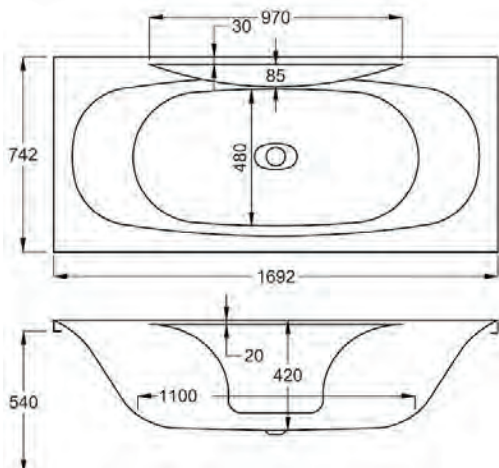

From **£581**

1700

carron⁵

1700 x 750mm H 540mm D 420

5 **20** **204**
YEARS WARRANTY LITRES

Variant	Product Code	Price
Bathtub	Q4-02359	£581
Front Panel	Q4-02318	£135
End Panel	Q4-02289	£96

carronite[™]

1700 x 750mm H 540mm D 420