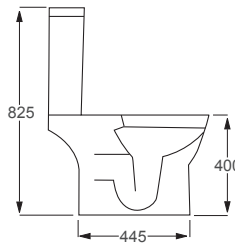

Technical Information

- Rimless WC for the ultimate in easy clean hygiene.
- Soft close seat, for family safety and noise reduction.
- Water inlet right and left.
- Quick release seat.
- 6/3 litre cistern.

RAK

Summit

Q4-12212	Std. WC Pan	£214
Q4-12213	Top Flush 3/6ltr Cistern	£122
Q4-12137	Soft Close Seat	£98

Technical Information

- Quick release seat, for the ultimate in hygiene.
- Soft close seat, for family safety and noise reduction.
- Water inlet right or left.
- 6/3 Litre Cistern.

RAK