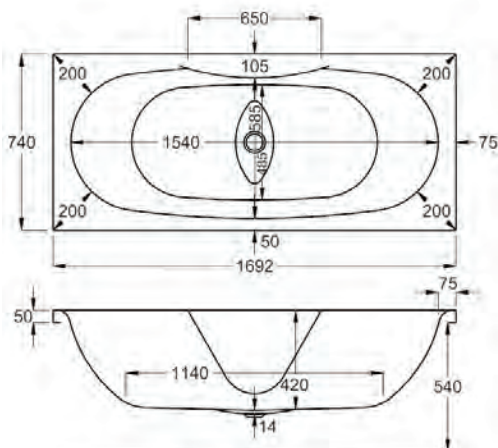

1700

carron⁵

1700 x 750mm H 540mm D 420

5 YEARS WARRANTY **205** LITRES

Variant	Product Code	Price
Bathub	04-02090	£462
Front Panel	04-02318	£135
End Panel	04-02289	£96

carronite™

1700 x 750mm H 540mm D 420

C 30 YEARS WARRANTY **205** LITRES

Variant	Product Code	Price
Bathub	04-02091	£712
Front Panel	04-02319	£183
End Panel	04-02275	£127
C-Lenda Whirlpool Bath inc. System 1	04-02900	£1,805