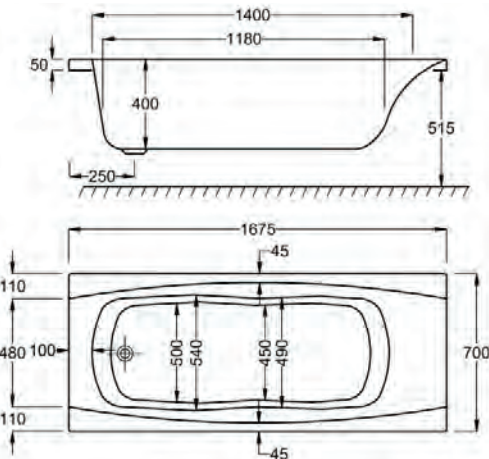

1675

carron⁵

1675 x 700mm H 515mm D 400

5 YEARS WARRANTY **180** LITRES

Variant	Product Code	Price
Bath tub	Q4-02112	£281
Front Panel	Q4-02283	£122
End Panel	Q4-02285	£96

carronite™

1675 x 700mm H 515mm D 400

30 YEARS WARRANTY **180** LITRES

Variant	Product Code	Price
Bath tub	Q4-02113	£523
Front Panel	Q4-02269	£174
End Panel	Q4-02271	£127
C-Lenda Whirlpool Bath inc. System 1	Q4-02900	£1,624