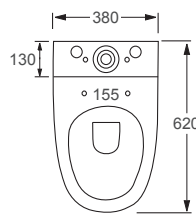

Sensation

Q4-12306	Flush Fit WC Pan	£341
Q4-12307	Top Flush Cistern	£141
Q4-12305	Soft Close Seat	£79

Technical Information

- Rimless WC, for the ultimate in easy hygiene.
- Soft close seat, for family safety and noise reduction.
- Quick release seat, for the ultimate in easy clean.
- Water inlet right and left.

RAK