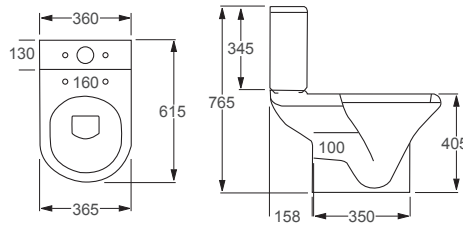

Compact

Q4-12202	Std. WC Pan	£132
Q4-12203	Top Flush Cistern	£110
Q4-12153	Soft Close Seat	£75

Technical Information

- Soft close seat, for family safety and noise reduction.
- Quick release seat for easy cleaning.
- Short projection.
- Water inlet right and left.

RAK