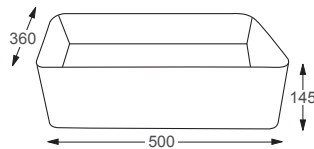

Technical Information

- 480 x 370 x 130
- 1 Tap hole.
- Sit on basin only.
- Basin waste, suitable for basins with and without an overflow, also able to adapt it to be freeflow.

RAK