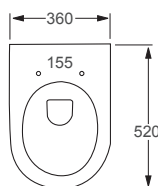

RAK

From **£206**

Morning

Q4-12277	Wall Hung Pan	£145
Q4-12278	Soft Close Seat	£61

Technical Information

- Quick release seat.
- Rimless WC, for the ultimate in easy hygiene clean.
- Soft close seat, for family safety and noise reduction.
- Requires frame system.

RAK

Resort

Q4-12258	Wall Hung Rimless Pan	£194
Q4-12287	Slim Soft Close Seat	£82
Q4-12269	Soft Close Seat	£82

Technical Information

- Quick release seat.
- Rimless WC, for the ultimate in easy hygiene clean.
- Soft close seat, for family safety and noise reduction.
- Requires frame system.

RAK

Compact

Q4-12063	Wall-Hung Pan	£212
Q4-12153	Soft Close Seat	£75

Technical Information

- Quick release seat.
- Soft close seat, for family safety and noise reduction.
- Requires frame system.

RAK

Kala

Q4-12216	Wall Hung Rimless WC	£184
Q4-12170	Soft Close Seat	£103

Technical Information

- Quick release seat.
- Rimless WC, for the ultimate in easy hygiene clean.
- Soft close seat, for family safety and noise reduction.
- Requires frame system.

**10 Years Exclusive
Warranty on
All Products**

WE RECOMMEND...

The Grohe, 3 in 1 wall frame system, see page 182.

See our full range of **Wall Frames Systems** from page 182.