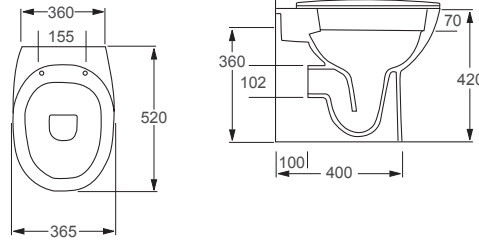

RAK

Morning

Q4-12276	Back to Wall Pan	£171
Q4-12278	Soft Close Seat	£61
Q4-19133	6/3 Concealed Cistern	£70

Technical Information

- Rimless WC, for the ultimate in easy clean hygiene.
- Soft close seat, for family safety and noise reduction.
- Quick release seat.