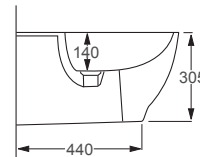

RAK

Moon

Q4-12233 Wall Hung Bidet

£236

Technical Information

- One tap hole.
- Integrated overflow.
- Wall mounted.