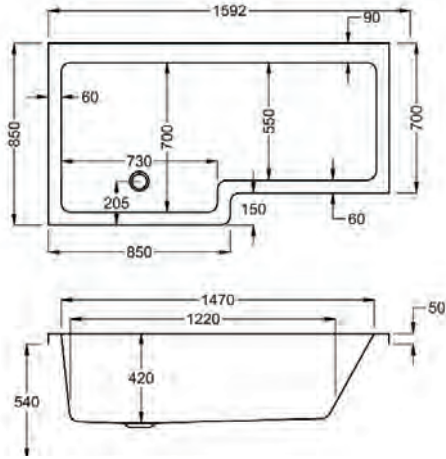

1600

carron5

1600 x 700-850mm LH H 540mm D 420

5 YEARS WARRANTY **250** LITRES

Variant	Product Code	Price
Bathtub	Q4-02386	£460
Front Panel	Q4-02390	£179
End Panel	Q4-02312	£113
Shower Screen cw Hinged Return	Q4-02347	£272

carronite™

1600 x 700-850mm LH H 540mm D 420

30 YEARS WARRANTY **250** LITRES

Variant	Product Code	Price
Bathtub	Q4-02387	£699
Front Panel	Q4-02391	£392
End Panel	Q4-02313	£154
Shower Screen cw Hinged Return	Q4-02347	£272

1600

carron5

1600 x 700-850mm RH H 540mm D 420

5 YEARS WARRANTY **250** LITRES

Variant	Product Code	Price
Bathtub	Q4-02388	£460
Front Panel	Q4-02390	£179
End Panel	Q4-02312	£113
Shower Screen cw Hinged Return	Q4-02347	£272

carronite™

1600 x 700-850mm RH H 540mm D 420

30 YEARS WARRANTY **250** LITRES

Variant	Product Code	Price
Bathtub	Q4-02389	£699
Front Panel	Q4-02391	£392
End Panel	Q4-02313	£154
Shower Screen cw Hinged Return	Q4-02347	£272

1700

carron5

1700 x 700-850mm LH H 540mm D 420

5 YEARS WARRANTY **265** LITRES

Variant	Product Code	Price
Bathtub	Q4-02205	£460
Front Panel	Q4-02326	£179
End Panel	Q4-02312	£113
Shower Screen cw Hinged Return	Q4-02347	£272

carronite™

1700 x 700-850mm LH H 540mm D 420

30 YEARS WARRANTY **265** LITRES

Variant	Product Code	Price
Bathtub	Q4-02206	£699
Front Panel	Q4-02327	£392
End Panel	Q4-02313	£154
Shower Screen cw Hinged Return	Q4-02347	£272

1700

carron5

1700 x 700-850mm RH H 540mm D 420

5 YEARS WARRANTY **265** LITRES

Variant	Product Code	Price
Bathtub	Q4-02207	£460
Front Panel	Q4-02326	£179
End Panel	Q4-02312	£113
Shower Screen cw Hinged Return	Q4-02347	£272

carronite™

1700 x 700-850mm RH H 540mm D 420

30 YEARS WARRANTY **265** LITRES

Variant	Product Code	Price
Bathtub	Q4-02208	£699
Front Panel	Q4-02327	£392
End Panel	Q4-02313	£154
Shower Screen cw Hinged Return	Q4-02347	£272