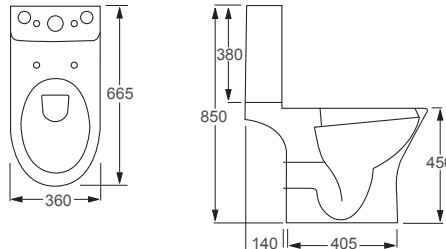

Resort Open Back

Q4-12253	Tall Open Rimless WC Pan	£281
Q4-12252	Top Flush Cistern	£122
Q4-12288	Slim Soft Close Seat	£102
Q4-12154	Soft Close Seat	£92

Technical Information

- Rimless WC, for the ultimate in easy clean hygiene.
- Soft close seat, for family safety and noise reduction.
- Quick release seat.
- Water inlet right and left.

RAK