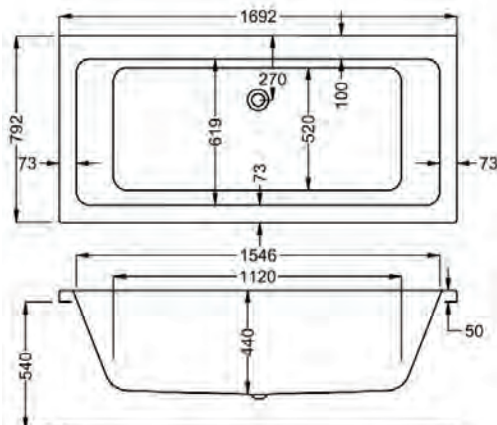

1700

carron⁵

1700 x 800mm H 540mm D 440

5 YEARS WARRANTY **200** LITRES

Variant	Product Code	Price
Bathtub	Q4-02392	£399
Front Panel	Q4-02318	£135
End Panel	Q4-02291	£96

carronite™

1700 x 800mm H 540mm D 440