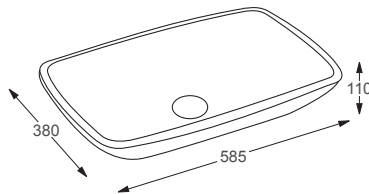

Mia Rectangle

Q4-23030	585 Sit on Basin	£371
----------	------------------	------

Technical Information

- 585 x 380 x 110
- 0 Tap hole.
- Comes with ceramic freeflow waste.
- Sit on basin only.

WE RECOMMEND...