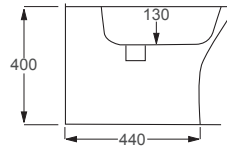

RAK

Resort

Q4-12259 Back to Wall Bidet

£175

Technical Information

- One tap hole.
- Integrated overflow.
- Floor mounted.