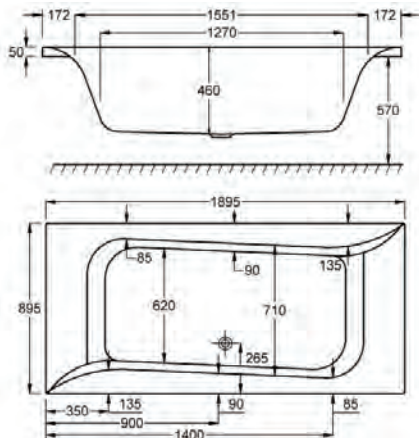

carron5

1900 x 900mm H 570mm D 460

5 **20** **345**
YEARS WARRANTY LITRES

Variant	Product Code	Price
Bathtub	04-02120	£988
Front Panel	04-02284	£146
End Panel	04-02294	£107

carronite™

1900 x 900mm H 570mm D 460

C **30** **345**
YEARS WARRANTY LITRES

Variant	Product Code	Price
Bathtub	04-02121	£1,594
Front Panel	04-02270	£191
End Panel	04-02279	£140
C-Lenda Whirlpool Bath inc. System 1	04-02900	£2,331