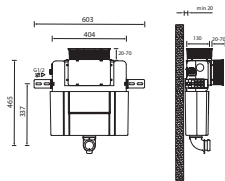

820 Concealed Cistern

Top or Front Access
Suitable for all Linea Flush Plates
Siphon can be modified to provide 6L/3L or 4.5L/3L
Supplied as cistern only with mounting brackets, does not include soil pipe

Q4-23102   820 Concealed Cistern   **£180**