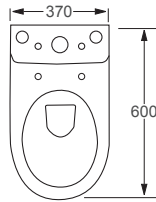

RAK

Resort

Q4-12256	Flush Fit Rimless WC Pan	£171
Q4-12252	Top Flush Cistern	£122
Q4-12287	Slim Soft Close Seat	£82
Q4-12269	Soft Close Seat	£82

Technical Information

- Rimless WC, for the ultimate in easy hygiene.
- Quick release seat, for the ultimate in easy hygiene.
- Soft close seat, for family safety and noise reduction.
- Water inlet right and left.