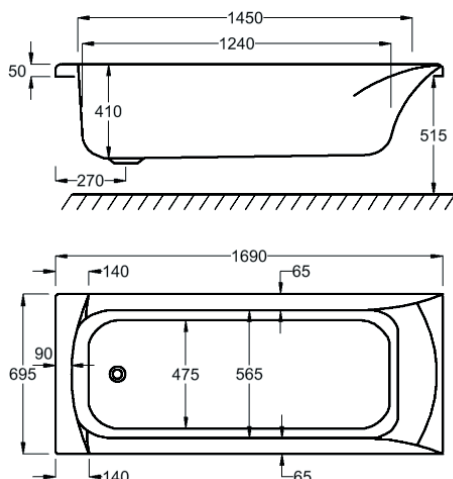

1700

carron⁵

1700 x 700mm H 515mm D 410

5 YEARS WARRANTY **172** LITRES

Variant	Product Code	Price
Bathub	Q4-02067	£369
Front Panel	Q4-02320	£122
End Panel	Q4-02285	£96

carronite™

1700 x 700mm H 515mm D 410

30 YEARS WARRANTY **172** LITRES

Variant	Product Code	Price
Bathub	Q4-02068	£669
Front Panel	Q4-02321	£174
End Panel	Q4-02271	£127
C-Lenda Whirlpool Bath inc. System 1	Q4-02900	£1,712