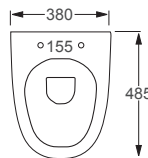

RAK

Sensation

Q4-12301	Mini Wall Hung Rimless Pan	£293
Q4-12305	Soft Close Seat	£79

Technical Information

- Quick release seat.
- Rimless WC, for the ultimate in easy hygiene clean.
- Soft close seat, for family safety and noise reduction.
- Requires frame system.
- Hidden fixings.