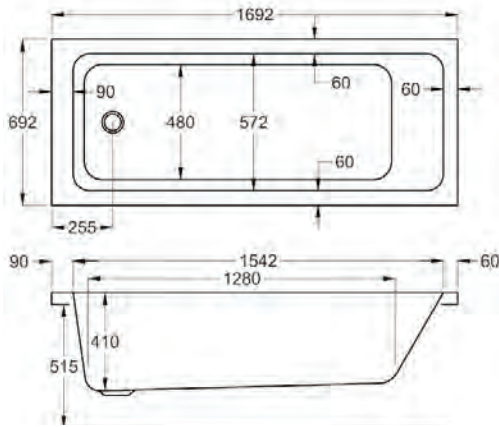

See our full range of Zaneti from page 12.

KEY FEATURES:

- Made in the UK.
- Superb heat retention.
- Premium strength.
- Industry leading design.
- L-Panel option available.

1700

carron⁵

1700 x 700mm H 515mm D 410