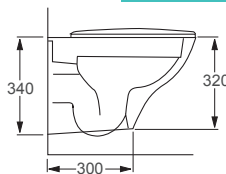

RAK

From **£206**

Morning

Q4-12277	Wall Hung Pan	£145
Q4-12278	Soft Close Seat	£61

Technical Information

- Quick release seat.
- Rimless WC, for the ultimate in easy hygiene clean.
- Soft close seat, for family safety and noise reduction.
- Requires frame system.

RAK

Resort

Q4-12258	Wall Hung Rimless Pan	£194
Q4-12287	Slim Soft Close Seat	£82
Q4-12269	Soft Close Seat	£82

Technical Information

- Quick release seat.
- Rimless WC, for the ultimate in easy hygiene clean.
- Soft close seat, for family safety and noise reduction.
- Requires frame system.

RAK

Compact

Q4-12063	Wall-Hung Pan	£212
Q4-12153	Soft Close Seat	£75

Technical Information

- Quick release seat.
- Soft close seat, for family safety and noise reduction.
- Requires frame system.

RAK

Kala

Q4-12216	Wall Hung Rimless WC	£184
Q4-12170	Soft Close Seat	£103

Technical Information

- Quick release seat.
- Rimless WC, for the ultimate in easy hygiene clean.
- Soft close seat, for family safety and noise reduction.
- Requires frame system.

**10 Years Exclusive
Warranty on
All Products**

WE RECOMMEND...

The Grohe, 3 in 1 wall frame system, see page 182.

See our full range of **Wall Frames Systems** from page 182.