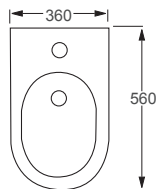

RAK

Moon

Q4-12233 Wall Hung Bidet

£236

Technical Information

- One tap hole.
- Integrated overflow.
- Wall mounted.