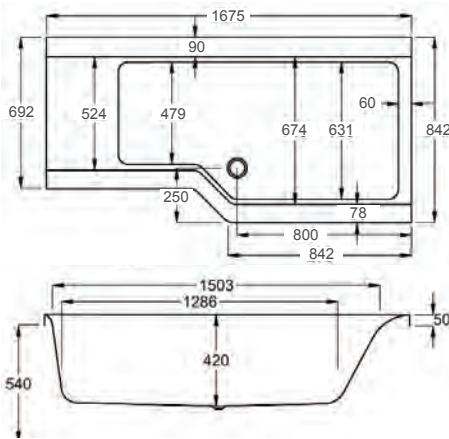

carronite™

1675 x 700-850mm LH H 540mm D 420

C **30** **245**
YEARS WARRANTY LITRES

Variant	Product Code	Price
Bathub	04-02526	£1,075
Front Panel	04-02530	£380
End Panel	04-02313	£154
Shower Screen cw Hinged Return	04-02347	£272
C-Lenda Whirlpool Bath inc. System 1	04-02900	£1,987

1675