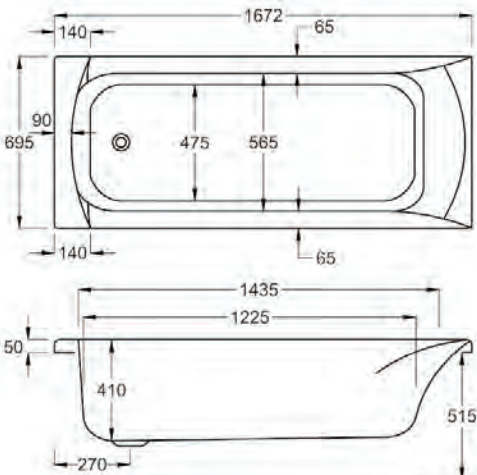

1675

carron⁵

1675 x 700mm H 515mm D 410

5 YEARS WARRANTY **170** LITRES

Variant	Product Code	Price
Bathub	Q4-02063	£369
Front Panel	Q4-02283	£122
End Panel	Q4-02285	£96

carronite™

1675 x 700mm H 515mm D 410

30 YEARS WARRANTY **170** LITRES

Variant	Product Code	Price
Bathub	Q4-02064	£669
Front Panel	Q4-02269	£174
End Panel	Q4-02271	£127
C-Lenda Whirlpool Bath inc. System 1	Q4-02900	£1,712