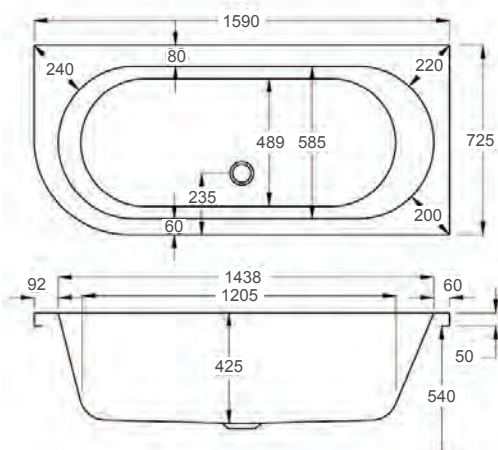

From **£527**

1600

carron⁵

1600 x 725mm LH H 540mm D 425

5 **20** **197**
YEARS WARRANTY LITRES

Variant	Product Code	Price
Bath tub	Q4-02209	£527
Curved Panel	Q4-02334	£254

carronite[™]

1600 x 725mm LH H 540mm D 425