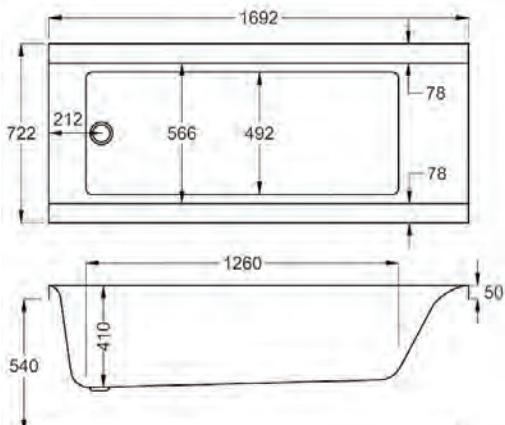

1700

carron5

1700 x 725mm H 540mm D 410

5 YEARS WARRANTY **224** LITRES

Variant	Product Code	Price
Bath tub	Q4-02363	£368
Front Panel	Q4-02318	£135
End Panel	Q4-02287	£96

carronite[™]

1700 x 725mm H 540mm D 410