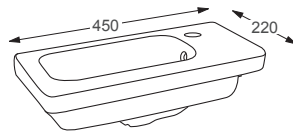

Technical Information

- 400 x 365
- 1 & 2 Tap hole.
- Wall hung basin.
- Basin waste, suitable for basins with and without an overflow, also able to adapt it to be freeflow.

RAK