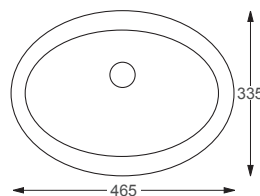

RAK

Lilly

Q4-12299	Inset Basin	£99
Q4-23201	Professional Basin Waste	£26

Technical Information

- 465 x 335
- 0 Tap hole.
- Under mount / inset basin.
- Basin waste, suitable for basins with and without an overflow, also able to adapt it to be freeflow.

**10 Years Exclusive
Warranty on
All Products**