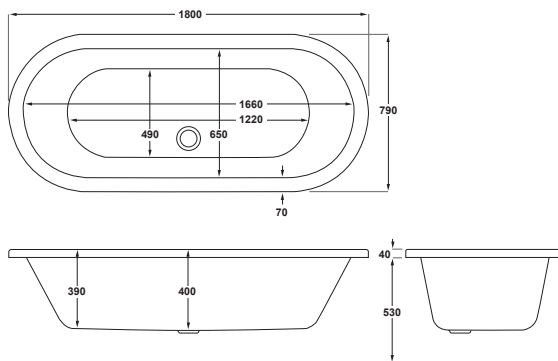

Porto White DE

1800 x 800mm White H 570mm D 400

2 PIECE	10 YEARS WARRANTY	255 LITRES

Variant	Product Code	Price
Bathub	Q4-35001	£834
Sprung Chrome Waste	Q4-32083	£32

1800