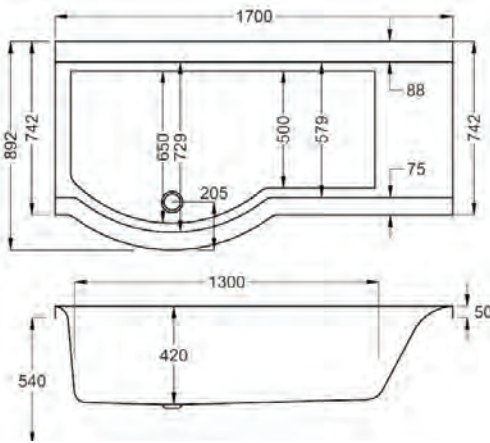

carron5

1700 x 750-900mm LH H 540mm D 420

5 YEARS WARRANTY **260** LITRES

Variant	Product Code	Price
Bathtub	04-02369	£669
Front Panel	04-02375	£238
L-Shaped Panel		N/A
Shower Screen	04-02380	£256

carronite™

1700 x 750-900mm LH H 540mm D 420

30 YEARS WARRANTY **260** LITRES

Variant	Product Code	Price
Bathtub	04-02370	£1,115
Front Panel	04-02376	£380
L-Shaped Panel	04-02506	£534
Shower Screen	04-02380	£256
C-Lenda Whirlpool Bath inc. System 1	04-02900	£2,012

1700