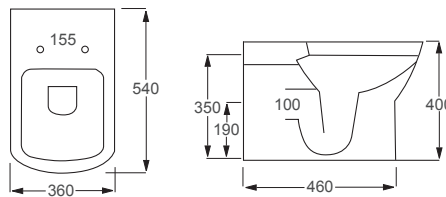

RAK

Summit

Q4-12118	Back to Wall Pan	£259
Q4-12137	Soft Close Seat	£98
Q4-19133	6/3 Ltr Concealed Cistern	£70

Technical Information

- Soft close seat, for family safety and noise reduction.
- Quick release seat, for the ultimate easy clean.