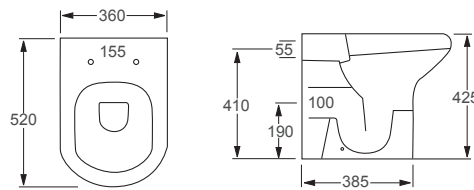

RAK

Compact High

Q4-12149	Back to Wall Pan	£168
Q4-12154	Soft Close Seat	£92
Q4-19133	6/3 Ltr Concealed Cistern	£70

Technical Information

- Soft close seat, for family safety and noise reduction.
- Tall WC, for comfort.
- Quick release seat, for easy cleaning.
- Rimless WC, for the ultimate in easy clean hygiene.