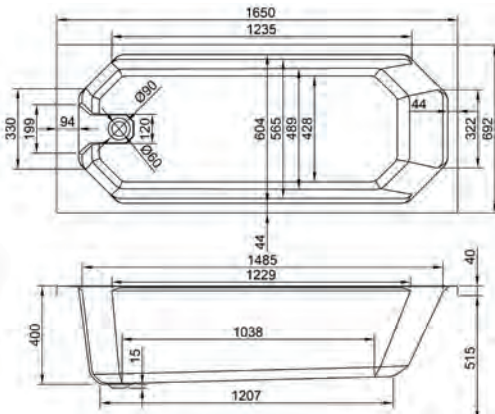

carron⁵

1600 x 700mm H 515mm D 405

5 20 YEARS WARRANTY 192 LITRES

Variant	Product Code	Price
Bathtub	Q4-02555	£331
Front Panel	Q4-02316	£122
End Panel	Q4-02285	£96

carronite™

1600 x 700mm H 515mm D 405

C 30 YEARS WARRANTY 192 LITRES

Variant	Product Code	Price
Bathtub	Q4-02556	£614
Front Panel	Q4-02317	£174
End Panel	Q4-02271	£127

1650