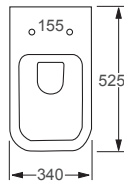

WE RECOMMEND...

The Grohe, 3 in 1 wall frame system, see page 182.

See our full range of **Wall Frames Systems** from page 182.

Wall Hung Toilets

RAK

Metropolitan

Q4-12090	Wall Hung Pan	£248
Q4-12130	Soft-Close Seat	£75