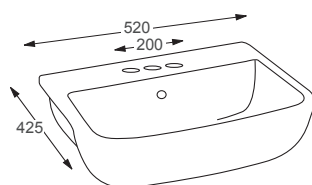

RAK

Series 600

Q4-12199	520 Semi Recessed Basin 1TH	£151
Q4-23201	Professional Basin Waste	£26

Technical Information

- 520 x 425 x 190
- Minimum furniture depth 265mm.
- Professional Basin waste, suitable for basins with and without an overflow, also able to adapt it to be freeflow.