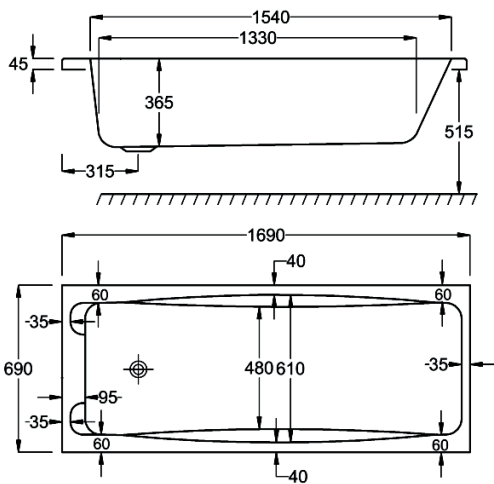

carron⁵

1800 x 700mm H 540mm D 365

5 20 YEARS WARRANTY **185** LITRES

Variant	Product Code	Price
Bathub	Q4-02224	£519
Front Panel	Q4-02322	£144
End Panel	Q4-02286	£96

carronite™

1800 x 700mm H 540mm D 365

C 30 YEARS WARRANTY **185** LITRES

Variant	Product Code	Price
Bathub	Q4-02225	£804
Front Panel	Q4-02323	£191
End Panel	Q4-02272	£127

1700