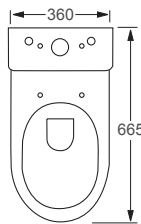

Moon

Q4-12227	Flush Fit WC Pan	£302
Q4-12231	Top Flush 3/6ltr Cistern	£162
Q4-12236	Soft Close Seat	£103

Technical Information

- Soft close seat, for family safety and noise reduction.
- Quick release seat, for the ultimate in easy clean.
- Water inlet right and left.

RAK