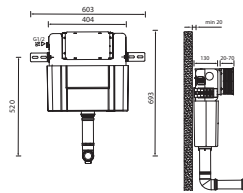

980 Concealed Cistern

Top or Front Access
Suitable for all Linea Flush Plates
Siphon can be modified to provide 6L/3L or 4.5L/3L
Supplied as cistern only with mounting brackets, does not include soil pipe

Q4-23103   980 Concealed Cistern   **£180**