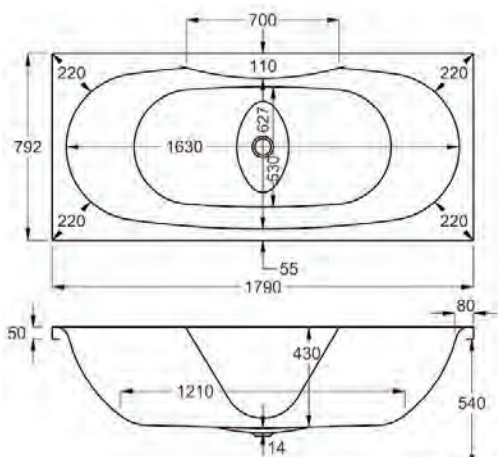

1800

carron⁵

1800 x 800mm H 540mm D 430

5 YEARS WARRANTY **233** LITRES

Variant	Product Code	Price
Bathub	04-02092	£583
Front Panel	04-02322	£144
End Panel	04-02291	£96

carronite™

1800 x 800mm H 540mm D 430

C 30 YEARS WARRANTY **233** LITRES

Variant	Product Code	Price
Bathub	04-02093	£941
Front Panel	04-02323	£191
End Panel	04-02277	£127
C-Lenda Whirlpool Bath inc. System 1	04-02900	£1,926