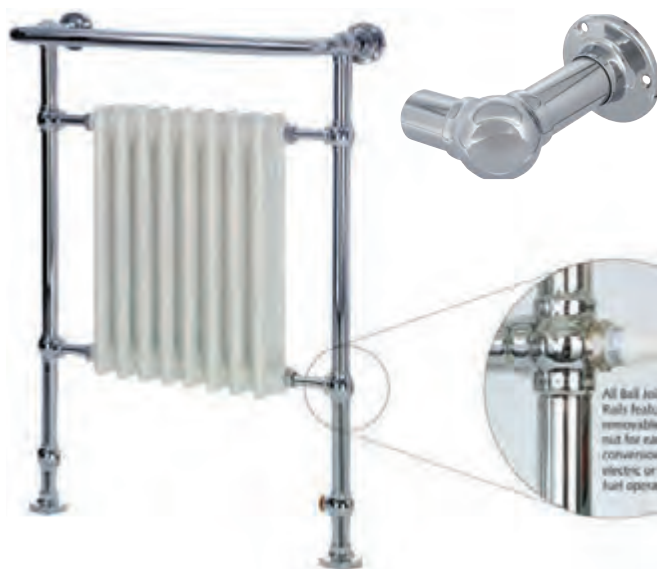

Hatfield & Hampton

From **£635**

Hatfield Dual Fuel

Ref	Finish	Size	BTU	Price
Q4-22011	Chrome	945 x 640	1778	£635
Q4-22006	Electric Element Inc. T Piece	600w		£99

Element Cable Cover

Ref	Finish	Desc	Price
Q4-22014	Chrome	15mm	£65