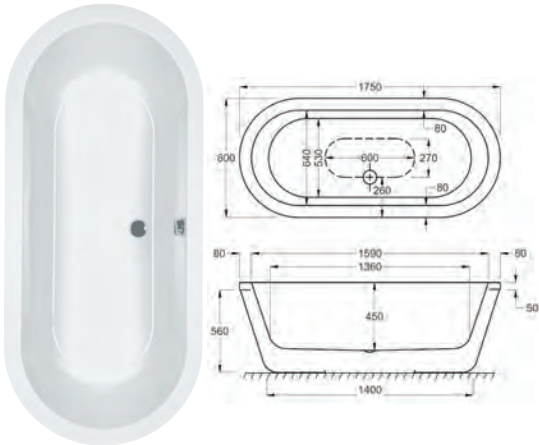

carronite™ Halcyon Oval

30
YEARS
WARRANTY

270
LITRES

1750 x 800mm Black H 560mm D 450

Variant	Product Code	Price
Bathtub	Q4-02104	£2,009

Comes with Waste

1750