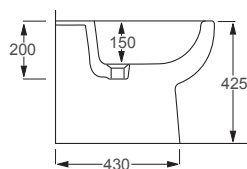

Kala

Q4-12158 Back to Wall Bidet

£196

Technical Information

- One tap hole.
- Integrated overflow.
- Floor mounted.