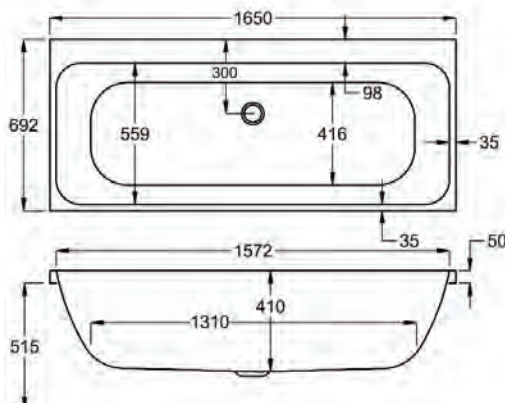

carron5

1600 x 800mm H 540mm D 410

5 YEARS WARRANTY **215** LITRES

Variant	Product Code	Price
Bathtub	Q4-02589	£416
Front Panel	Q4-02316	£122
End Panel	Q4-02291	£96
CARRONITE L Shape Panel	Q4-02567	£345

carronite™

1600 x 800mm H 540mm D 410

30 YEARS WARRANTY **215** LITRES

Variant	Product Code	Price
Bathtub	Q4-02590	£719
Front Panel	Q4-02317	£174
End Panel	Q4-02277	£122
CARRONITE L Shape Panel	Q4-02567	£345

1650

carron5

1650 x 700mm H 515mm D 410

5 YEARS WARRANTY **196** LITRES

Variant	Product Code	Price
Bathtub	Q4-02521	£331
Front Panel	Q4-02282	£122
End Panel	Q4-02285	£96
CARRONITE L Shape Panel	Q4-02531	£345

carronite™

1650 x 700mm H 515mm D 410

30 YEARS WARRANTY **196** LITRES

Variant	Product Code	Price
Bathtub	Q4-02522	£614
Front Panel	Q4-02268	£174
End Panel	Q4-02271	£122
CARRONITE L Shape Panel	Q4-02531	£345