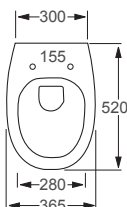

RAK

From **£206**

Morning

Q4-12277	Wall Hung Pan	£145
Q4-12278	Soft Close Seat	£61

Technical Information

- Quick release seat.
- Rimless WC, for the ultimate in easy hygiene clean.
- Soft close seat, for family safety and noise reduction.
- Requires frame system.

RAK

Resort

Q4-12258	Wall Hung Rimless Pan	£194
Q4-12287	Slim Soft Close Seat	£82
Q4-12269	Soft Close Seat	£82

Technical Information

- Quick release seat.
- Rimless WC, for the ultimate in easy hygiene clean.
- Soft close seat, for family safety and noise reduction.
- Requires frame system.

RAK

Compact

Q4-12063	Wall-Hung Pan	£212
Q4-12153	Soft Close Seat	£75

Technical Information

- Quick release seat.
- Soft close seat, for family safety and noise reduction.
- Requires frame system.

RAK

Kala

Q4-12216	Wall Hung Rimless WC	£184
Q4-12170	Soft Close Seat	£103

Technical Information

- Quick release seat.
- Rimless WC, for the ultimate in easy hygiene clean.
- Soft close seat, for family safety and noise reduction.
- Requires frame system.

**10 Years Exclusive
Warranty on
All Products**

WE RECOMMEND...

The Grohe, 3 in 1 wall frame system, see page 182.

See our full range of **Wall Frames Systems** from page 182.