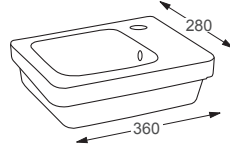

Wall Hung Basins

RAK