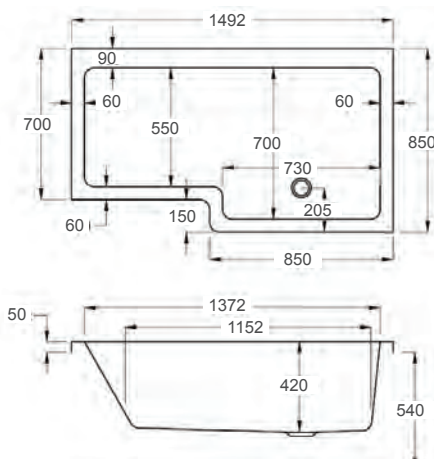

carron⁵

1500 x 700-850mm LH H 540mm D 420

5 YEARS WARRANTY **229** LITRES

Variant	Product Code	Price
Bath tub	Q4-02173	£460
Front Panel	Q4-02324	£179
End Panel	Q4-02312	£113
Shower Screen cw Hinged Return	Q4-02347	£272

carronite™

1500 x 700-850mm LH H 540mm D 420

30 YEARS WARRANTY **229** LITRES

Variant	Product Code	Price
Bath tub	Q4-02174	£699
Front Panel	Q4-02325	£392
End Panel	Q4-02313	£154
Shower Screen cw Hinged Return	Q4-02347	£272

1500