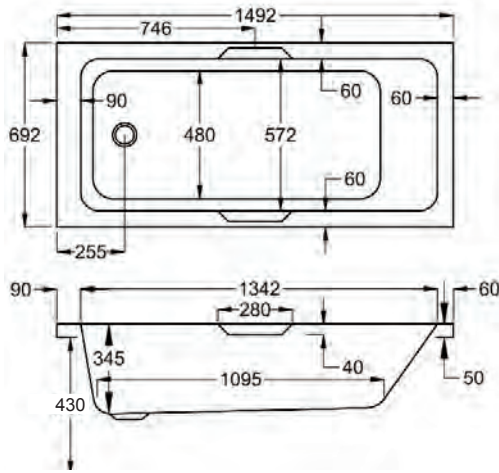

1500

carron⁵

1500 x 700mm H 430mm D 345

5 YEARS WARRANTY **152** LITRES

Variant	Product Code	Price
Bathtub	Q4-02447	£333
Front Panel	Q4-02252	£122
End Panel	Q4-02258	£96
CARRONITE L Shape Panel	Q4-02499	£345

carronite™

1500 x 700mm H 430mm D 345

30 YEARS WARRANTY **152** LITRES

Variant	Product Code	Price
Bathtub	Q4-02448	£580
Front Panel	Q4-02253	£174
End Panel	Q4-02259	£127
CARRONITE L Shape Panel	Q4-02499	£345