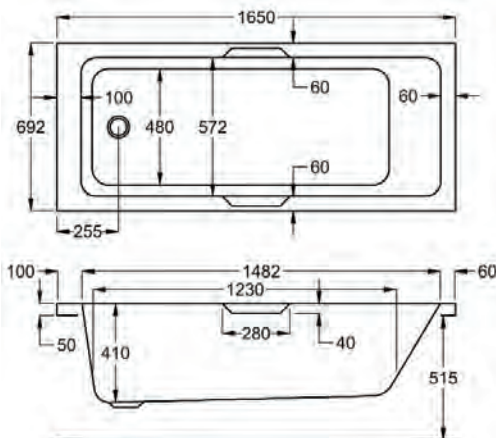

1650

carron⁵

1650 x 700mm H 515mm D 410

5 YEARS WARRANTY **216** LITRES

Variant	Product Code	Price
Bathtub	Q4-02523	£333
Front Panel	Q4-02282	£122
End Panel	Q4-02285	£96

carronite™

1650 x 700mm H 515mm D 410

30 YEARS WARRANTY **216** LITRES

Variant	Product Code	Price
Bathtub	Q4-02524	£580
Front Panel	Q4-02268	£174
End Panel	Q4-02271	£127
C-Lenda Whirlpool Bath inc. System 1	Q4-02900	£1,676