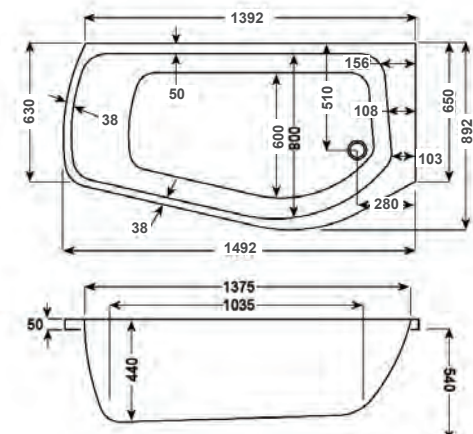

carron⁵

1500 x 900mm LH H 540mm D 440

5 **20** **241**
YEARS WARRANTY LITRES

Variant	Product Code	Price
Bath tub	Q4-02467	£684
Curved Panel	Q4-02512	£259
Shower Screen	Q4-02380	£256

carronite™

1500 x 900mm LH H 540mm D 440

C **30** **241**
YEARS WARRANTY LITRES

Variant	Product Code	Price
Bath tub	Q4-02469	£1,075
Curved Panel		N/A
Shower Screen	Q4-02380	£256

1500