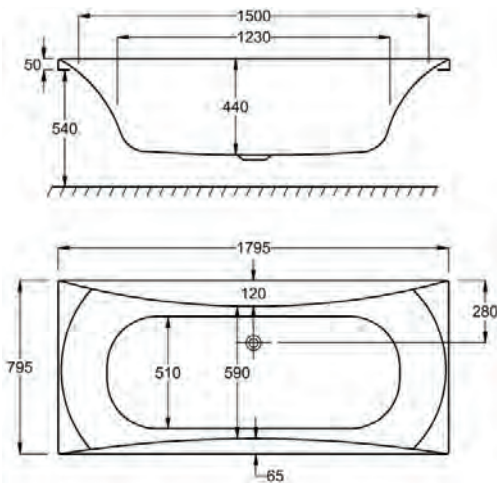

carron5

1700 x 750mm H 540mm D 425

5 YEARS WARRANTY 175 LITRES

Variant	Product Code	Price
Bathub	Q4-02007	£466
Front Panel	Q4-02318	£135
End Panel	Q4-02289	£96

carronite™

1700 x 750mm H 540mm D 425

30 YEARS WARRANTY 175 LITRES

Variant	Product Code	Price
Bathub	Q4-02008	£725
Front Panel	Q4-02319	£183
End Panel	Q4-02275	£127
C-Lenda Whirlpool Bath inc. System 1	Q4-02900	£1,809

1800

carron5

1800 x 800mm H 540mm D 440

5 YEARS WARRANTY 220 LITRES

Variant	Product Code	Price
Bathub	Q4-02009	£620
Front Panel	Q4-02322	£144
End Panel	Q4-02291	£96

carronite™

1800 x 800mm H 540mm D 440

30 YEARS WARRANTY 220 LITRES

Variant	Product Code	Price
Bathub	Q4-02010	£969
Front Panel	Q4-02323	£191
End Panel	Q4-02277	£127
C-Lenda Whirlpool Bath inc. System 1	Q4-02900	£1,963

WE RECOMMEND...

The Zaneti Series, 500 Floor Standing Basin Unit, see from page 19.