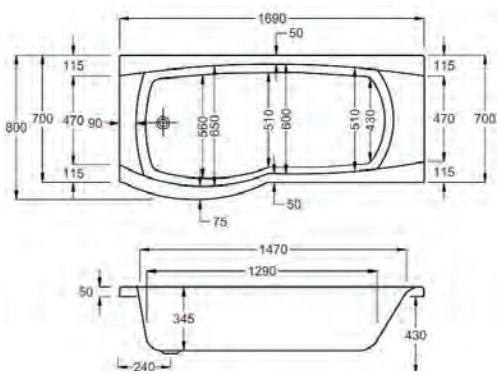

carron⁵

1700 x 700-800mm LH H 430mm D 345

5 YEARS WARRANTY **190** LITRES

Variant	Product Code	Price
Bathtub	Q4-02025	£620
Front Panel	Q4-02250	£172
End Panel	Q4-02258	£96
Shower Screen	Q4-02343	£257

carronite™

1700 x 700-800mm LH H 430mm D 345

30 YEARS WARRANTY **190** LITRES

Variant	Product Code	Price
Bathtub	Q4-02026	£1,029
Front Panel	Q4-02251	£352
End Panel	Q4-02259	£127
Shower Screen	Q4-02343	£257

1700