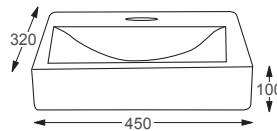

LineaCeramics

Naples

Q4-19306	450 Sit on Basin	£160
Q4-23201	Professional Basin Waste	£26

Technical Information

- 450 x 320 x 100
- 1 Tap hole.
- Sit on basin only.
- Basin waste, suitable for basins with and without an overflow, also able to adapt it to be freeflow.