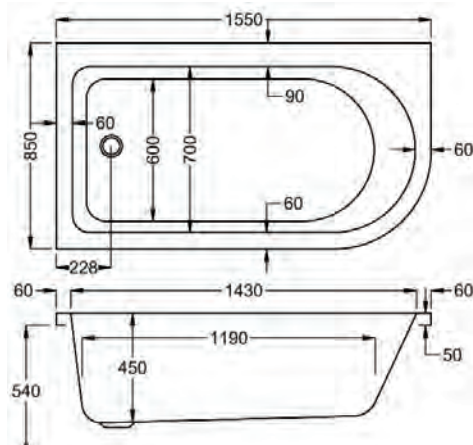

carron⁵

1550 x 850mm LH H 540mm D 450

5 **20** **262**
YEARS WARRANTY LITRES

Variant	Product Code	Price
Bath tub	04-02398	£636
Curved Panel	04-02404	£254
Shower Screen	04-12017	£114

carronite™

1550 x 850mm LH H 540mm D 450

C **30** **262**
YEARS WARRANTY LITRES

Variant	Product Code	Price
Bath tub	04-02399	£1,057
Curved Panel	04-02405	£365
Shower Screen	04-12017	£114
C-Lenda Whirlpool Bath inc. System 1	04-02900	£1,979

1550