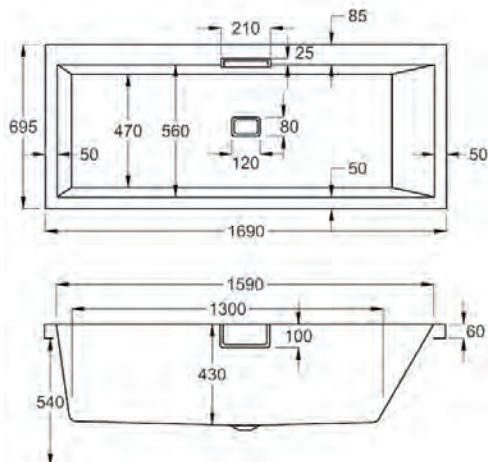

1700

carronite™

1700 x 700mm LH H 540mm D 430

30 YEARS WARRANTY

265 LITRES

Variant	Product Code	Price
Bathtub	Q4-02406	£888
Front Panel	Q4-02319	£183
End Panel	Q4-02272	£127
L-Shaped Panel	Q4-02569	£345
C-Lenda Whirlpool Bath inc. System 1	Q4-02900	£2,231

1700

carronite™

1700 x 700mm RH H 540mm D 430

30 YEARS WARRANTY

265 LITRES

Variant	Product Code	Price
Bathtub	Q4-02407	£888
Front Panel	Q4-02319	£183
End Panel	Q4-02272	£127
L-Shaped Panel	Q4-02569	£345
C-Lenda Whirlpool Bath inc. System 1	Q4-02900	£2,231

1700

carronite™

1700 x 750mm LH H 540mm D 450

30 YEARS WARRANTY

275 LITRES

Variant	Product Code	Price
Bathtub	Q4-02408	£1,050
Front Panel	Q4-02319	£183
End Panel	Q4-02275	£127
L-Shaped Panel	Q4-02300	£345
C-Lenda Whirlpool Bath inc. System 1	Q4-02900	£2,393

1700

carronite™

1700 x 750mm RH H 540mm D 450

30 YEARS WARRANTY

275 LITRES

Variant	Product Code	Price
Bathtub	Q4-02409	£1,050
Front Panel	Q4-02319	£183
End Panel	Q4-02275	£127
L-Shaped Panel	Q4-02300	£345
C-Lenda Whirlpool Bath inc. System 1	Q4-02900	£2,393