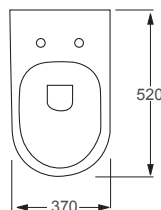

RAK

From **£206**

Morning

Q4-12277	Wall Hung Pan	£145
Q4-12278	Soft Close Seat	£61

Technical Information

- Quick release seat.
- Rimless WC, for the ultimate in easy hygiene clean.
- Soft close seat, for family safety and noise reduction.
- Requires frame system.

RAK

Resort

Q4-12258	Wall Hung Rimless Pan	£194
Q4-12287	Slim Soft Close Seat	£82
Q4-12269	Soft Close Seat	£82

Technical Information

- Quick release seat.
- Rimless WC, for the ultimate in easy hygiene clean.
- Soft close seat, for family safety and noise reduction.
- Requires frame system.

RAK

Compact

Q4-12063	Wall-Hung Pan	£212
Q4-12153	Soft Close Seat	£75

Technical Information

- Quick release seat.
- Soft close seat, for family safety and noise reduction.
- Requires frame system.

RAK

Kala

Q4-12216	Wall Hung Rimless WC	£184
Q4-12170	Soft Close Seat	£103

Technical Information

- Quick release seat.
- Rimless WC, for the ultimate in easy hygiene clean.
- Soft close seat, for family safety and noise reduction.
- Requires frame system.

**10 Years Exclusive
Warranty on
All Products**

WE RECOMMEND...

The Grohe, 3 in 1 wall frame system, see page 182.

See our full range of **Wall Frames Systems** from page 182.