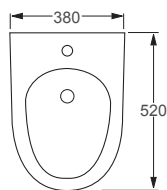

RAK

Sensation

Q4-12303 Wall Hung Bidet

£309

Technical Information

- One tap hole.
- Integrated overflow.
- Wall mounted.