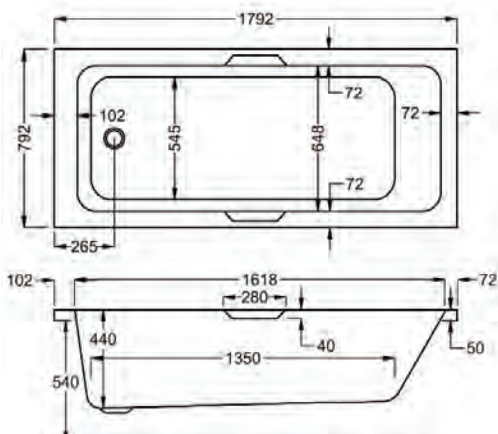

carron⁵

1800 x 800mm H 540mm D 440

5 **20** **285**
YEARS WARRANTY LITRES

Variant	Product Code	Price
Bathtub	Q4-02396	£466
Front Panel	Q4-02322	£144
End Panel	Q4-02291	£96

carronite™

1800 x 800mm H 540mm D 440

C **30** **285**
YEARS WARRANTY LITRES

Variant	Product Code	Price
Bathtub	Q4-02397	£718
Front Panel	Q4-02323	£191
End Panel	Q4-02277	£127
C-Lenda Whirlpool Bath inc. System 1	Q4-02900	£1,809