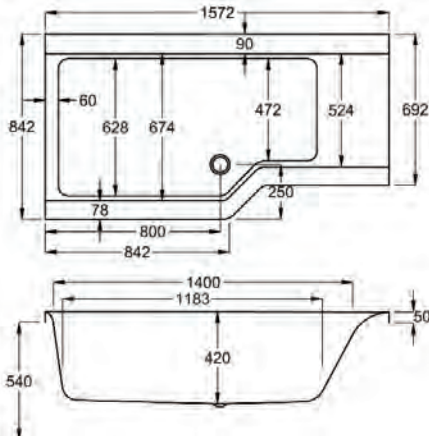

1575

carron5

1575 x 700-850mm LH H 540mm D 420

5 **20** **225**
YEARS WARRANTY LITRES

Variant	Product Code	Price
Bathub	04-02427	£644
Front Panel	04-02437	£238
End Panel	04-02312	£113
Shower Screen cw Hinged Return	04-02347	£272

carronite™

1575 x 700-850mm LH H 540mm D 420

C **30** **225**
YEARS WARRANTY LITRES

Variant	Product Code	Price
Bathub	04-02428	£1,075
Front Panel	04-02438	£380
End Panel	04-02313	£154
Shower Screen cw Hinged Return	04-02347	£272
C-Lenda Whirlpool Bath inc. System 1	04-02900	£1,987

1575

carron5

1575 x 700-850mm RH H 540mm D 420

5 **20** **225**
YEARS WARRANTY LITRES

Variant	Product Code	Price
Bathub	04-02429	£644
Front Panel	04-02437	£238
End Panel	04-02312	£113
Shower Screen cw Hinged Return	04-02347	£272

carronite™

1575 x 700-850mm RH H 540mm D 420

C **30** **225**
YEARS WARRANTY LITRES

Variant	Product Code	Price
Bathub	04-02430	£1,075
Front Panel	04-02438	£380
End Panel	04-02313	£154
Shower Screen cw Hinged Return	04-02347	£272
C-Lenda Whirlpool Bath inc. System 1	04-02900	£1,987

1675

carron5

1675 x 700-850mm LH H 540mm D 420

5 **20** **245**
YEARS WARRANTY LITRES

Variant	Product Code	Price
Bathub	04-02525	£644
Front Panel	04-02529	£238
End Panel	04-02312	£113
Shower Screen cw Hinged Return	04-02347	£272

carronite™

1675 x 700-850mm LH H 540mm D 420

C **30** **245**
YEARS WARRANTY LITRES

Variant	Product Code	Price
Bathub	04-02526	£1,075
Front Panel	04-02530	£380
End Panel	04-02313	£154
Shower Screen cw Hinged Return	04-02347	£272
C-Lenda Whirlpool Bath inc. System 1	04-02900	£1,987

1675

carron5

1675 x 700-850mm RH H 540mm D 420

5 **20** **245**
YEARS WARRANTY LITRES

Variant	Product Code	Price
Bathub	04-02527	£644
Front Panel	04-02529	£238
End Panel	04-02312	£113
Shower Screen cw Hinged Return	04-02347	£272

carronite™

1675 x 700-850mm RH H 540mm D 420

C **30** **245**
YEARS WARRANTY LITRES