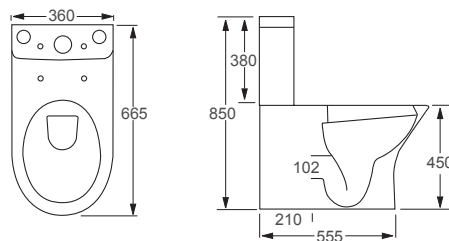

Resort Closed Back

Q4-12254	Tall Flush Fit Rimless Pan	£281
Q4-12252	Top Flush Cistern	£122
Q4-12288	Slim Soft Close Seat	£102
Q4-12154	Soft Close Seat	£92

Technical Information

- Rimless WC, for the ultimate in easy clean hygiene.
- Soft close seat, for family safety and noise reduction.
- Quick release seat.
- Water inlet right and left.

30 Years
Industry
Experience