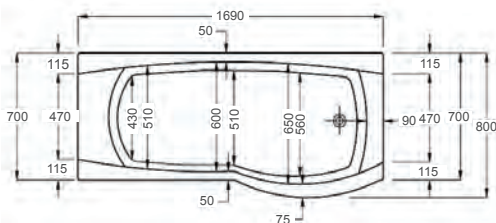

carron⁵

1700 x 700-800mm RH H 430mm D 345

5 YEARS WARRANTY **190** LITRES

Variant	Product Code	Price
Bathtub	Q4-02027	£620
Front Panel	Q4-02250	£172
End Panel	Q4-02258	£96
Shower Screen	Q4-02343	£257

carronite™

1700 x 700-800mm RH H 430mm D 345

30 YEARS WARRANTY **190** LITRES

Variant	Product Code	Price
Bathtub	Q4-02028	£1,029
Front Panel	Q4-02251	£352
End Panel	Q4-02259	£127
Shower Screen	Q4-02343	£257