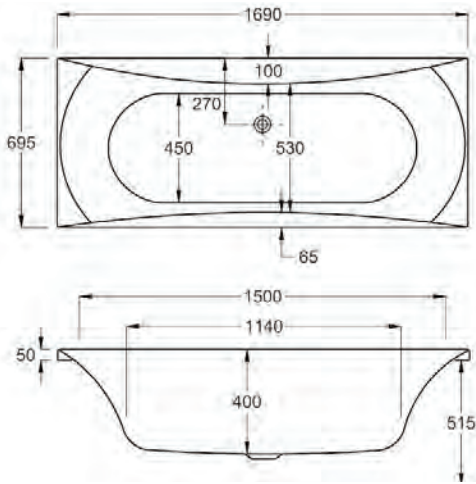

From **£387**

FREE carronite upgrade
When you add a c-lenda whirlpool system to a carron bath. ©carronite™

carron5 ©carronite™

For further details see page 189

1700

carron5

1700 x 700mm H 515mm D 400

5 YEARS WARRANTY 160 LITRES