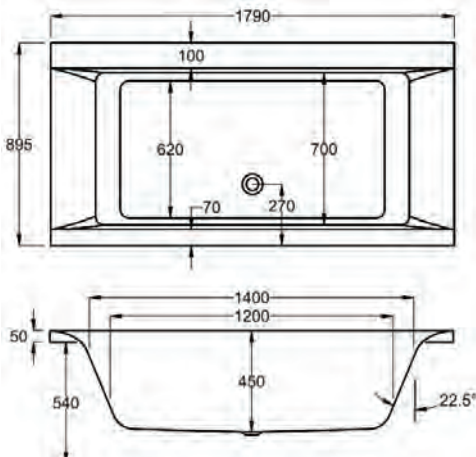

carron⁵

1800 x 800mm H 540mm D 450

5 YEARS WARRANTY 230 LITRES

Variant	Product Code	Price
Bathub	Q4-02096	£768
Front Panel	Q4-02322	£144
End Panel	Q4-02291	£96

carronite™

1800 x 800mm H 540mm D 450

C 30 YEARS WARRANTY 230 LITRES

Variant	Product Code	Price
Bathub	Q4-02097	£1,266
Front Panel	Q4-02323	£191
End Panel	Q4-02277	£127
C-Lenda Whirlpool Bath inc. System 1	Q4-02900	£2,111

1800