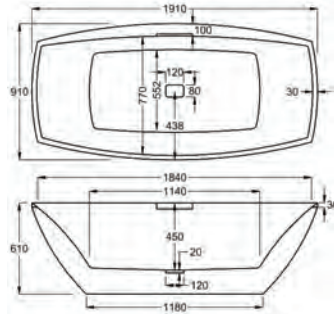

Celsius Freestanding & Oval

carron

1900

carronite™ Celsius Freestanding

30 YEARS WARRANTY

330 LITRES

1900 x 900mm White H 610mm D 450

Variant	Product Code	Price
Bathtub	Q4-02492	£2,444

1900