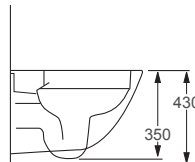

RAK

Sensation

Q4-12300	Wall Hung Rimless Pan	£309
Q4-12305	Soft Close Seat	£79

Technical Information

- Quick release seat.
- Rimless WC, for the ultimate in easy hygiene clean.
- Soft close seat, for family safety and noise reduction.
- Requires frame system.
- Hidden fixings.