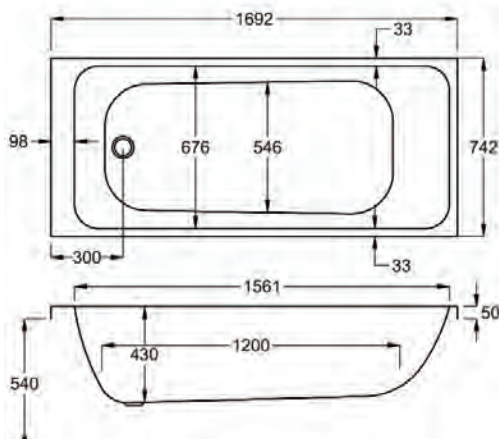

carronite™

1700 x 700mm H 515mm D 400

30 YEARS WARRANTY **218** LITRES

Variant	Product Code	Price
Bathtub	Q4-02423	£614
Front Panel	Q4-02321	£174
End Panel	Q4-02271	£127
CARRONITE L Shape Panel	Q4-02299	£345

1700