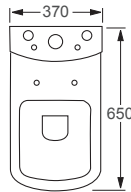

Technical Information

- Rimless WC for the ultimate in easy clean hygiene.
- Soft close seat, for family safety and noise reduction.
- Water inlet right and left.
- Quick release seat.
- 6/3 litre cistern.

RAK

Summit

Q4-12212	Std. WC Pan	£214
Q4-12213	Top Flush 3/6ltr Cistern	£122
Q4-12137	Soft Close Seat	£98

Technical Information

- Quick release seat, for the ultimate in hygiene.
- Soft close seat, for family safety and noise reduction.
- Water inlet right or left.
- 6/3 Litre Cistern.

RAK