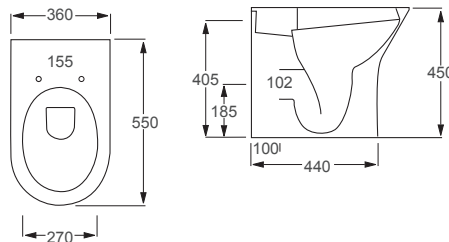

RAK

Resort Extra High

Q4-12272	Back to Wall Rimless Pan	£277
Q4-12287	Slim Soft Close Seat	£82
Q4-12269	Soft Close Seat	£82
Q4-19133	6/3 Ltr Concealed Cistern	£70

Technical Information

- Rimless WC, for the ultimate in easy clean hygiene.
- Soft close seat, for family safety and noise reduction.
- Quick release seat, for easy cleaning.
- Tall WC, for comfort.