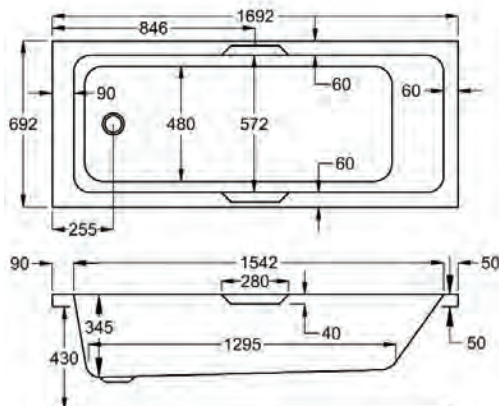

1700

carron⁵

1700 x 700mm H 430mm D 345

5 YEARS WARRANTY **174** LITRES

Variant	Product Code	Price
Bathtub	Q4-02402	£333
Front Panel	Q4-02256	£122
End Panel	Q4-02258	£96
CARRONITE L Shape Panel	Q4-02501	£345

carronite™

1700 x 700mm H 430mm D 345

30 YEARS WARRANTY **174** LITRES

Variant	Product Code	Price
Bathtub	Q4-02403	£580
Front Panel	Q4-02257	£174
End Panel	Q4-02259	£127
CARRONITE L Shape Panel	Q4-02501	£345

WE RECOMMEND...

The Zaneti Senza, 500 Wall Hung Basin Unit, see from page 65.