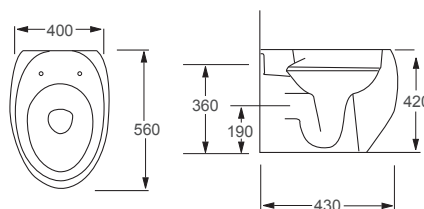

RAK

Cloud

Q4-12327	Back to Wall Rimless Pan	£524
Q4-12328	Soft Close Seat	£116
Q4-19133	6/3 concealed Cistern	£70

Technical Information

- Rimless WC, for the ultimate in easy clean hygiene.
- Soft close seat, for family safety and noise reduction.
- No lateral holes, for a smooth finish.
- Hidden fixation system, for easy installation.