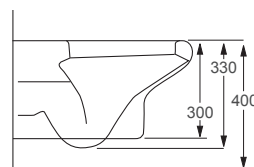

RAK

From **£206**

Morning

Q4-12277	Wall Hung Pan	£145
Q4-12278	Soft Close Seat	£61

Technical Information

- Quick release seat.
- Rimless WC, for the ultimate in easy hygiene clean.
- Soft close seat, for family safety and noise reduction.
- Requires frame system.

RAK

Resort

Q4-12258	Wall Hung Rimless Pan	£194
Q4-12287	Slim Soft Close Seat	£82
Q4-12269	Soft Close Seat	£82

Technical Information

- Quick release seat.
- Rimless WC, for the ultimate in easy hygiene clean.
- Soft close seat, for family safety and noise reduction.
- Requires frame system.

RAK

Compact

Q4-12063	Wall-Hung Pan	£212
Q4-12153	Soft Close Seat	£75

Technical Information

- Quick release seat.
- Soft close seat, for family safety and noise reduction.
- Requires frame system.

RAK

Kala

Q4-12216	Wall Hung Rimless WC	£184
Q4-12170	Soft Close Seat	£103

Technical Information

- Quick release seat.
- Rimless WC, for the ultimate in easy hygiene clean.
- Soft close seat, for family safety and noise reduction.
- Requires frame system.

**10 Years Exclusive
Warranty on
All Products**

WE RECOMMEND...

The Grohe, 3 in 1 wall frame system, see page 182.

See our full range of **Wall Frames Systems** from page 182.