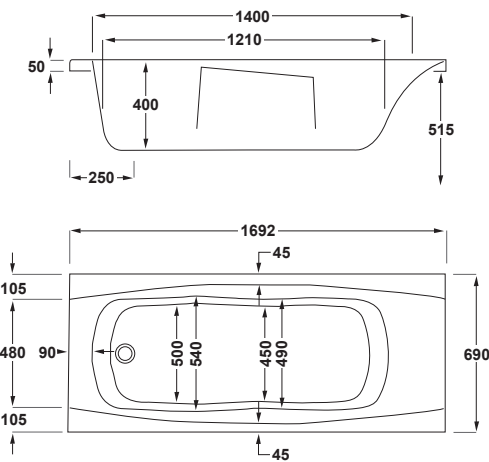

1700

carron⁵

1700 x 700mm H 515mm D 400

5 YEARS WARRANTY **180** LITRES

Variant	Product Code	Price
Bath tub	Q4-02114	£281
Front Panel	Q4-02320	£122
End Panel	Q4-02285	£96

carronite™

1700 x 700mm H 515mm D 400

30 YEARS WARRANTY **180** LITRES

Variant	Product Code	Price
Bath tub	Q4-02115	£523
Front Panel	Q4-02321	£174
End Panel	Q4-02271	£127
C-Lenda Whirlpool Bath inc. System 1	Q4-02900	£1,624