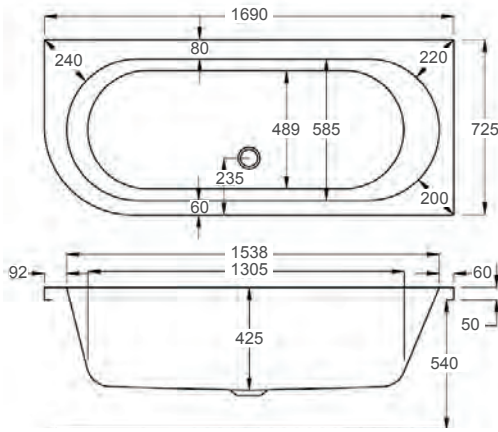

1700

carron⁵

1700 x 725mm LH H 540mm D 425

5 YEARS WARRANTY 20 LITRES 205

Variant	Product Code	Price
Bath tub	04-02213	£527
Curved Panel	04-02336	£254

carronite™

1700 x 725mm LH H 540mm D 425

C 30 YEARS WARRANTY 205 LITRES

Variant	Product Code	Price
Bath tub	04-02214	£894
Curved Panel	04-02337	£364
C-Lenda Whirlpool Bath inc. System 1	04-02900	£1,870

1700

carron⁵

1700 x 725mm RH H 540mm D 425

5 YEARS WARRANTY 20 LITRES 205

Variant	Product Code	Price
Bath tub	04-02215	£527
Curved Panel	04-02336	£254

carronite™

1700 x 725mm RH H 540mm D 425

C 30 YEARS WARRANTY 205 LITRES

Variant	Product Code	Price
Bath tub	04-02216	£894
Curved Panel	04-02337	£364
C-Lenda Whirlpool Bath inc. System 1	04-02900	£1,870

1700

carron⁵

1700 x 800mm LH H 540mm D 450

5 YEARS WARRANTY 20 LITRES 250

Variant	Product Code	Price
Bath tub	04-02217	£634
Curved Panel	04-02338	£254

carronite™

1700 x 800mm LH H 540mm D 450

C 30 YEARS WARRANTY 250 LITRES

Variant	Product Code	Price
Bath tub	04-02218	£1,019
Curved Panel	04-02339	£364
C-Lenda Whirlpool Bath inc. System 1	04-02900	£1,977

1700

carron⁵

1700 x 800mm RH H 540mm D 450

5 YEARS WARRANTY 20 LITRES 250

Variant	Product Code	Price
Bath tub	04-02219	£634
Curved Panel	04-02338	£254

carronite™

1700 x 800mm RH H 540mm D 450

C 30 YEARS WARRANTY 250 LITRES

Variant	Product Code	Price
Bath tub	04-02220	£1,019
Curved Panel	04-02339	£364
C-Lenda Whirlpool Bath inc. System 1	04-02900	£1,977