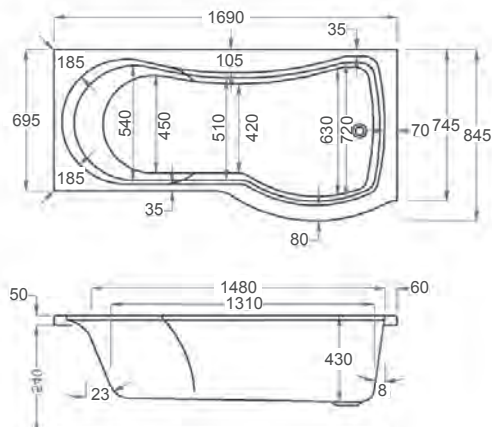

carron⁵

1700 x 700-850mm RH H 540mm D 430

5 YEARS WARRANTY **250** LITRES

Variant	Product Code	Price
Bathtub	Q4-02185	£502
Front Panel	Q4-02332	£150
End Panel	Q4-02312	£113
Shower Screen	Q4-02350	£252

carronite™

1700 x 700-850mm RH H 540mm D 430

30 YEARS WARRANTY **250** LITRES

Variant	Product Code	Price
Bathtub	Q4-02186	£805
Front Panel	Q4-02333	£314
End Panel	Q4-02313	£154
Shower Screen	Q4-02350	£252
C-Lenda Whirlpool Bath inc. System 1	Q4-02900	£1,845