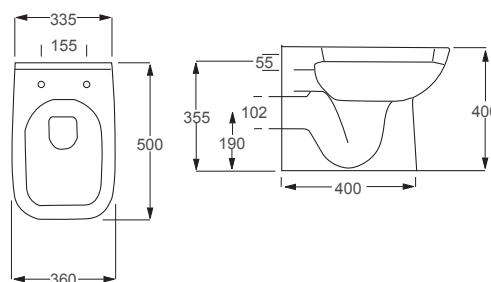

Origin 62

Q4-12220	Back to Wall Pan	£122
Q4-12226	Soft Close Seat	£50
Q4-12239	Deluxe Soft Close Seat	£76
Q4-19133	6/3 Ltr Concealed Cistern	£70

Technical Information

- Soft close seat, for family safety and noise reduction.
- Quick release seat for the ultimate easy clean.
- Short projection WC, perfect for saving space.