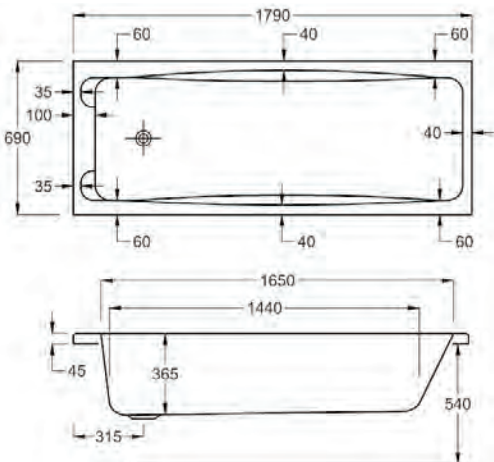

carron⁵

1700 x 700mm H 515mm D 365

5 20 YEARS WARRANTY **155** LITRES

Variant	Product Code	Price
Bathub	Q4-02221	£257
Front Panel	Q4-02320	£122
End Panel	Q4-02285	£96

carronite™

1700 x 700mm H 515mm D 365

C 30 YEARS WARRANTY **155** LITRES

Variant	Product Code	Price
Bathub	Q4-02222	£551
Front Panel	Q4-02321	£174
End Panel	Q4-02271	£127

1800