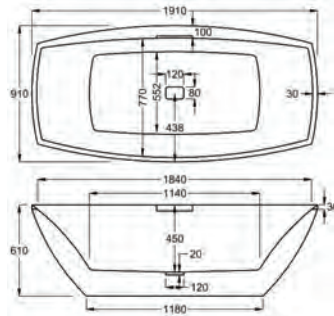

carronite™ Celsius Freestanding

30 YEARS WARRANTY

330 LITRES

1900 x 900mm Granite H 610mm D 450

Variant	Product Code	Price
Bathtub	Q4-02493	£4,075

1900