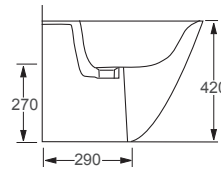

Moon

Q4-12230 Back to Wall Bidet

£248

Technical Information

- One tap hole.
- Integrated overflow.
- Floor mounted.

RAK

Sensation

Q4-12304 Back to Wall Bidet