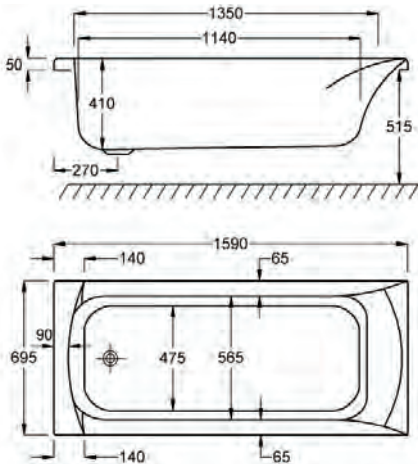

1600

carron⁵

1600 x 700mm H 515mm D 410

5 YEARS WARRANTY **162** LITRES

Variant	Product Code	Price
Bathub	Q4-02055	£369
Front Panel	Q4-02316	£122
End Panel	Q4-02285	£96

carronite™

1600 x 700mm H 515mm D 410

30 YEARS WARRANTY **162** LITRES

Variant	Product Code	Price
Bathub	Q4-02056	£669
Front Panel	Q4-02317	£174
End Panel	Q4-02271	£127
C-Lenda Whirlpool Bath inc. System 1	Q4-02900	£1,712