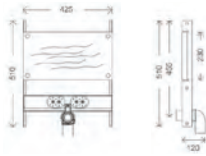

Q4-23104 1180 Concealed Cistern **£180**

WE RECOMMEND...

The Compact Rimless Tall Back to Wall Pan, see page 165.

30 Years
 Industry Experience

Frames & Flush Plates

LineaPlan

From **£261**

In-Wall Furniture & Basin Frame