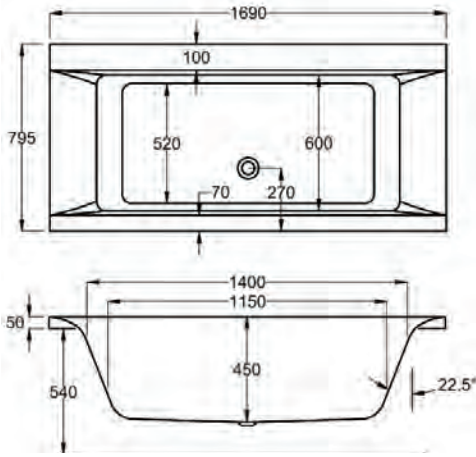

Available in 5mm and Carronite, Haiku has an enduring elegance combined with luxury feel.

From **£608**

30 Years
Industry Experience

carron5 carronite™

For further details
see page 189

1700

carron⁵

1700 x 800mm H 540mm D 450