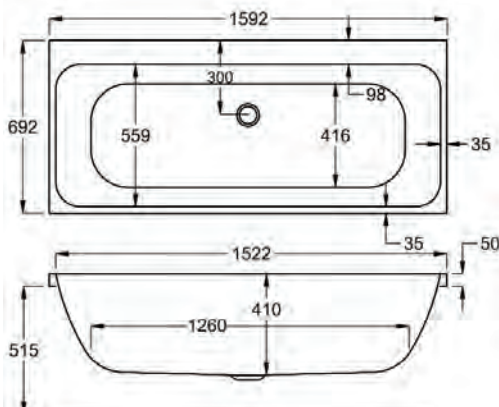

carron⁵

1600 x 700mm H 515mm D 410

5	20 YEARS WARRANTY	188 LITRES

Variant	Product Code	Price
Bathtub	04-02199	£331
Front Panel	04-02316	£122
End Panel	04-02285	£96
CARRONITE L Shape Panel	04-02503	£345

carronite™

1600 x 700mm H 515mm D 410

C	30 YEARS WARRANTY	188 LITRES

Variant	Product Code	Price
Bathtub	04-02200	£614
Front Panel	04-02317	£174
End Panel	04-02271	£127
CARRONITE L Shape Panel	04-02503	£345