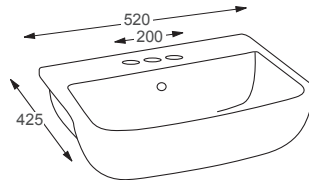

Technical Information

- 500 x 360 x 145
- 0 Tap hole.
- Sit on basin only.
- Basin waste, suitable for basins with and without an overflow, also able to adapt it to be freeflow.

RAK