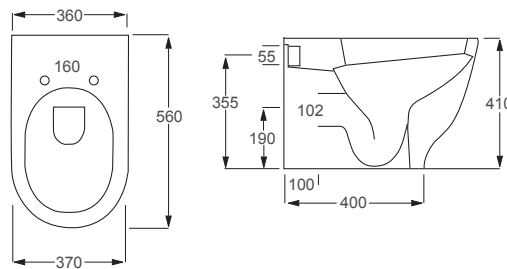

RAK

Moon

Q4-12228	Back to Wall Pan	£263
Q4-12236	Soft Close Seat	£103
Q4-19133	6/3 Ltr Concealed Cistern	£70

Technical Information

- Soft close seat, for family safety and noise reduction.
- Quick release seat, for the ultimate in easy clean.