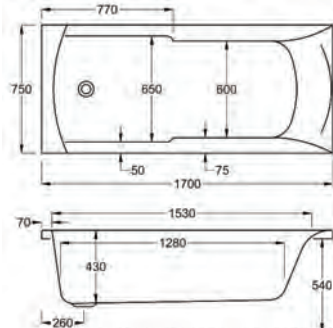

Index, Apex and Sit bath

carron

1700