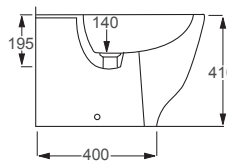

- One tap hole.
- Integrated overflow.
- Floor mounted.

RAK

Resort

Q4-12259 Back to Wall Bidet

£175

Technical Information

- One tap hole.
- Integrated overflow.
- Floor mounted.

RAK