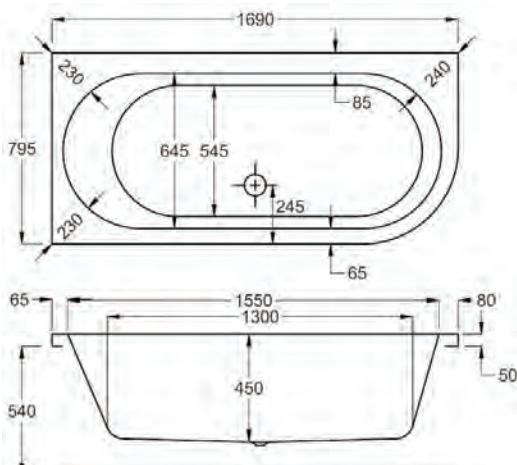

carron⁵

1700 x 800mm LH H 540mm D 450

5 YEARS WARRANTY 20 LITRES 250

Variant	Product Code	Price
Bath tub	04-02217	£634
Curved Panel	04-02338	£254

carronite™

1700 x 800mm LH H 540mm D 450

C 30 YEARS WARRANTY 250 LITRES

Variant	Product Code	Price
Bath tub	04-02218	£1,019
Curved Panel	04-02339	£364
C-Lenda Whirlpool Bath inc. System 1	04-02900	£1,977

1700