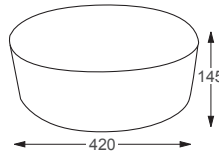

RAK

Moon Round

Q4-12270	420 Sit on Basin	£190
Q4-23201	Professional Basin Waste	£26

Technical Information

- 420 x 420 x 145
- 0 Tap hole.
- Sit on basin only.
- Basin waste, suitable for basins with and without an overflow, also able to adapt it to be freeflow.