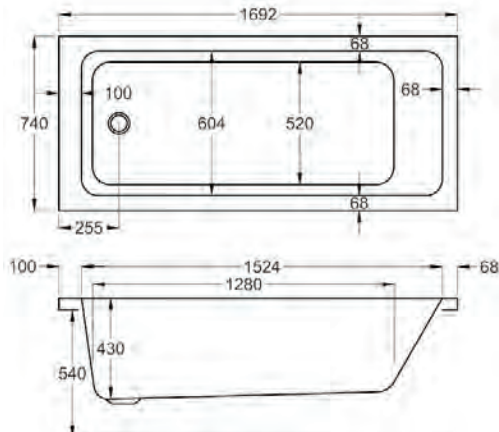

carron⁵

1700 x 700mm H 515mm D 410

5 **20** YEARS WARRANTY **228** LITRES

Variant	Product Code	Price
Bathtub	Q4-02151	£288
Front Panel	Q4-02320	£122
End Panel	Q4-02285	£96

carronite™

1700 x 700mm H 515mm D 410

C **30** YEARS WARRANTY **228** LITRES

Variant	Product Code	Price
Bathtub	Q4-02152	£542
Front Panel	Q4-02321	£174
End Panel	Q4-02271	£127
C-Lenda Whirlpool Bath inc. System 1	Q4-02900	£1,631

1700