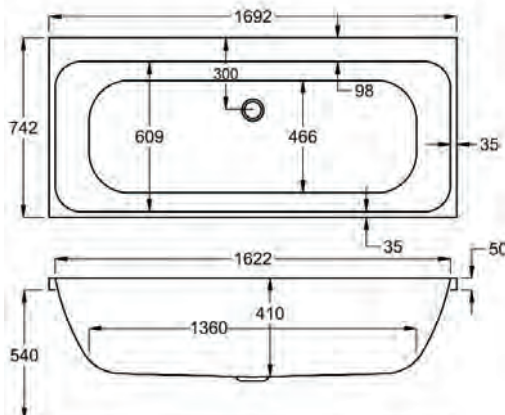

1750

carron⁵

1750 x 750mm H 540mm D 410

5 YEARS WARRANTY **236** LITRES

Variant	Product Code	Price
Bathtub	Q4-02593	£416
Front Panel	Q4-02601	£135
End Panel	Q4-02289	£96
CARRONITE L Shape Panel	Q4-02503	£345

carronite™

1750 x 750mm H 540mm D 410

30 YEARS WARRANTY **236** LITRES

Variant	Product Code	Price
Bathtub	Q4-02594	£761
Front Panel	Q4-02602	£183
End Panel	Q4-02275	£127
CARRONITE L Shape Panel	Q4-02503	£345