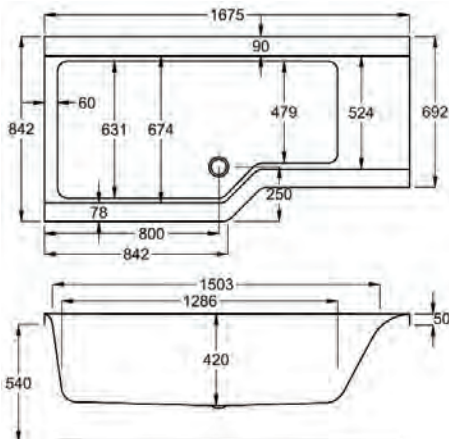

carronite™

1575 x 700-850mm RH H 540mm D 420

C **30** **225**
YEARS WARRANTY LITRES

Variant	Product Code	Price
Bathub	04-02430	£1,075
Front Panel	04-02438	£380
End Panel	04-02313	£154
Shower Screen cw Hinged Return	04-02347	£272
C-Lenda Whirlpool Bath inc. System 1	04-02900	£1,987

1675