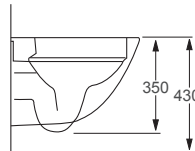

RAK

Sensation

Q4-12301	Mini Wall Hung Rimless Pan	£293
Q4-12305	Soft Close Seat	£79

Technical Information

- Quick release seat.
- Rimless WC, for the ultimate in easy hygiene clean.
- Soft close seat, for family safety and noise reduction.
- Requires frame system.
- Hidden fixings.