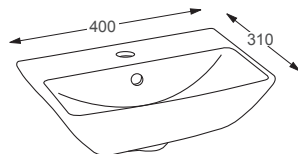

Summit

Q4-12122	Cloakroom Basin	£119
Q4-23201	Professional Basin Waste	£26

Technical Information

- 400 x 310
- 1 Tap hole.
- Wall hung only.
- Basin waste, suitable for basins with and without an overflow, also able to adapt it to be freeflow.