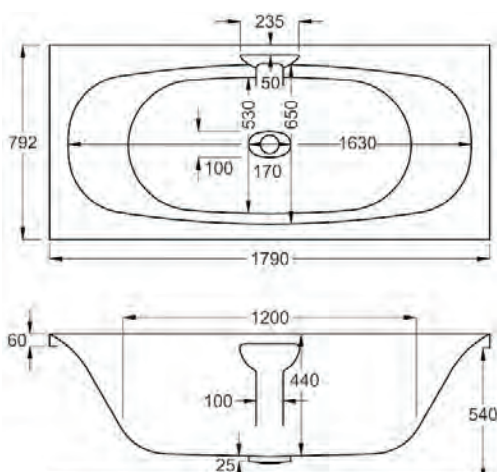

carron⁵

1700 x 750mm H 540mm D 420

5 YEARS WARRANTY **209** LITRES

Variant	Product Code	Price
Bathtub	Q4-02079	£846
Front Panel	Q4-02318	£135
End Panel	Q4-02289	£96
Manual Valve Single Lever	Q4-43054	£213

Bath Comes with Filler & Waste

carronite™

1700 x 750mm H 540mm D 420

30 YEARS WARRANTY **209** LITRES

Variant	Product Code	Price
Bathtub	Q4-02080	£1,180
Front Panel	Q4-02319	£183
End Panel	Q4-02275	£127
Manual Valve Single Lever	Q4-43054	£213

Bath Comes with Filler & Waste

1800