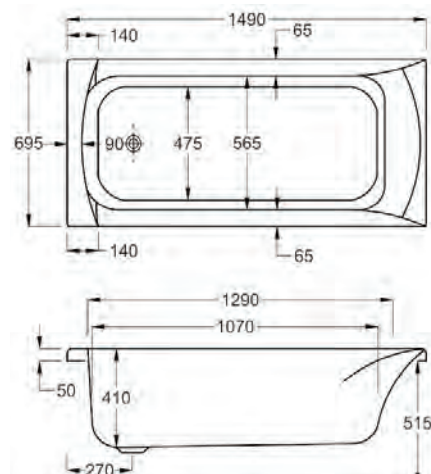

carron⁵

1400 x 700mm H 515mm D 410

5 **20** **142**
YEARS WARRANTY LITRES

Variant	Product Code	Price
Bath tub	Q4-02047	£369
Front Panel	Q4-02280	£122
End Panel	Q4-02285	£96

carronite™

1400 x 700mm H 515mm D 410

C **30** **142**
YEARS WARRANTY LITRES

Variant	Product Code	Price
Bath tub	Q4-02048	£669
Front Panel	Q4-02266	£174
End Panel	Q4-02271	£127
C-Lenda Whirlpool Bath inc. System 1	Q4-02900	£1,712

1500