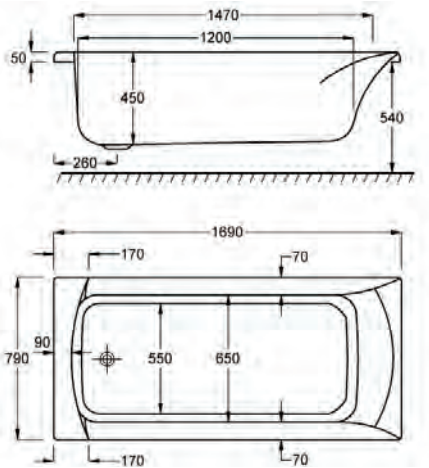

carronite™

1700 x 750mm H 540mm D 440

30 YEARS WARRANTY **195** LITRES

Variant	Product Code	Price
Bathtub	Q4-02190	£790
Front Panel	Q4-02319	£183
End Panel	Q4-02275	£127
C-Lenda Whirlpool Bath inc. System 1	Q4-02900	£1,835

1700