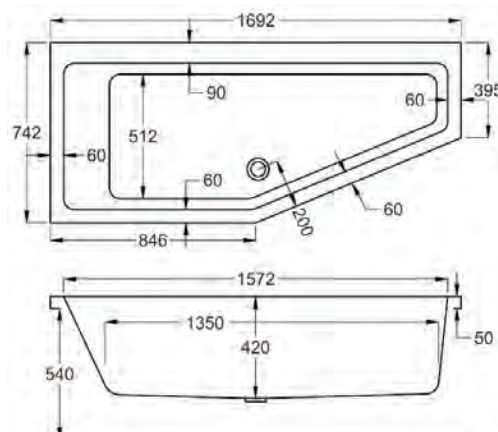

carron⁵

1700 x 750mm LH H 540mm D 420

5 YEARS WARRANTY **211** LITRES

Variant	Product Code	Price
Bathub	04-02179	£414
Front Panel	04-02328	£189
End Panel	04-02330	£86

carronite™

1700 x 750mm LH H 540mm D 420

30 YEARS WARRANTY **211** LITRES

Variant	Product Code	Price
Bathub	04-02177	£663
Front Panel	04-02329	£362
End Panel	04-02331	£121
C-Lenda Whirlpool Bath inc. System 1	04-02900	£1,757

1700