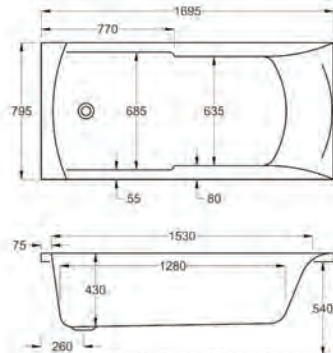

carronite™

1700 x 750mm H 540mm D 430

30 YEARS WARRANTY **195** LITRES

Variant	Product Code	Price
Bathtub	04-02119	£734
Front Panel	04-02319	£183
End Panel	04-02275	£127
CARRONITE L Shape Panel	04-02300	£345

1700