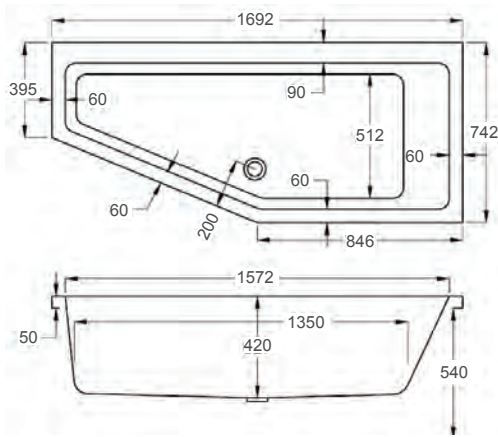

Variant	Product Code	Price
Bathtub	Q4-02397	£718
Front Panel	Q4-02323	£191
End Panel	Q4-02277	£127
C-Lenda Whirlpool Bath inc. System 1	Q4-02900	£1,809

Spacesaver SE

carron

From **£414**

1700

carron⁵

1700 x 750mm LH H 540mm D 420