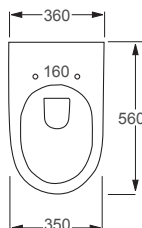

RAK

Moon

Q4-12229	Wall Hung Rimless Pan	£263
Q4-12236	Soft Close Seat	£103

Technical Information

- Quick release seat.
- Rimless WC, for the ultimate in easy hygiene clean.
- Soft close seat, for family safety and noise reduction.
- Requires frame system.