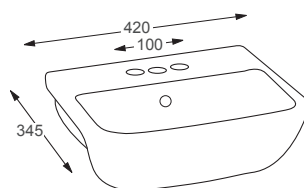

RAK

Series 600

Q4-12116	420 Semi Recessed Basin 1TH	£145
Q4-12117	420 Semi Recessed Basin 2TH	£145
Q4-23201	Professional Basin Waste	£26

Technical Information

- 420 x 345 x 165
- Minimum furniture depth 255mm.
- Professional Basin waste, suitable for basins with and without an overflow, also able to adapt it to be freeflow.