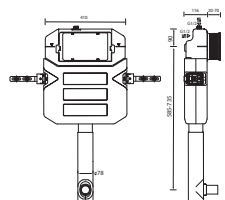

1180 Concealed Cistern

Top or Front Access
Suitable for all Linea Flush Plates
Siphon can be modified to provide 6L/3L or 4.5L/3L
Supplied as cistern only with mounting brackets, does not include soil pipe

Q4-23104   1180 Concealed Cistern   **£180**

WE RECOMMEND...

The Compact Rimless Tall Back to Wall Pan, see page 165.