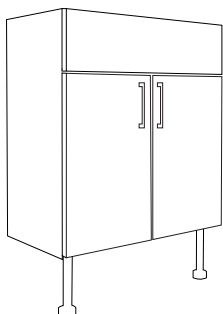

500 Standard Depth Basin Unit

Carcass Options		
Finish	Carcass	RRP
Carcass – White	Q4-28207	£252
Carcass – Grey	Q4-28208	£252

Features	Dimensions
Soft Close Doors	Height 820mm
Adjustable leg set	Width 500mm
1 Adjustable Shelf	Depth 335mm

Exposed carcass can be covered by filler panels and plinths.

Fascia Options

Finish	Fascia Set	RRP
Gloss White	Q4-28279	£128
Matt Light Grey	Q4-28281	£116
Matt Mid Grey	Q4-28536	£116
Beluga	Q4-28283	£116
Concrete	Q4-28461	£116
Halifax Oak	Q4-28462	£116
Gloss Light Grey	Q4-28286	£154
Gloss Mid Grey	Q4-28540	£154

Featured Sanitary Ware

420 Semi-Recessed Basin	Q4-12116	£145