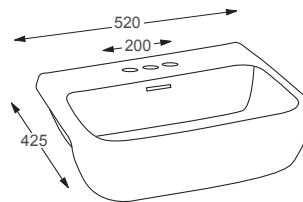

RAK

Metropolitan

Q4-12096	520 Semi Recessed Basin 1TH	£176
Q4-23201	Professional Basin Waste	£26

Technical Information

- 520 x 425 x 180
- Minimum furniture depth 275mm.
- Professional Basin waste, suitable for basins with and without an overflow, also able to adapt it to be freeflow.