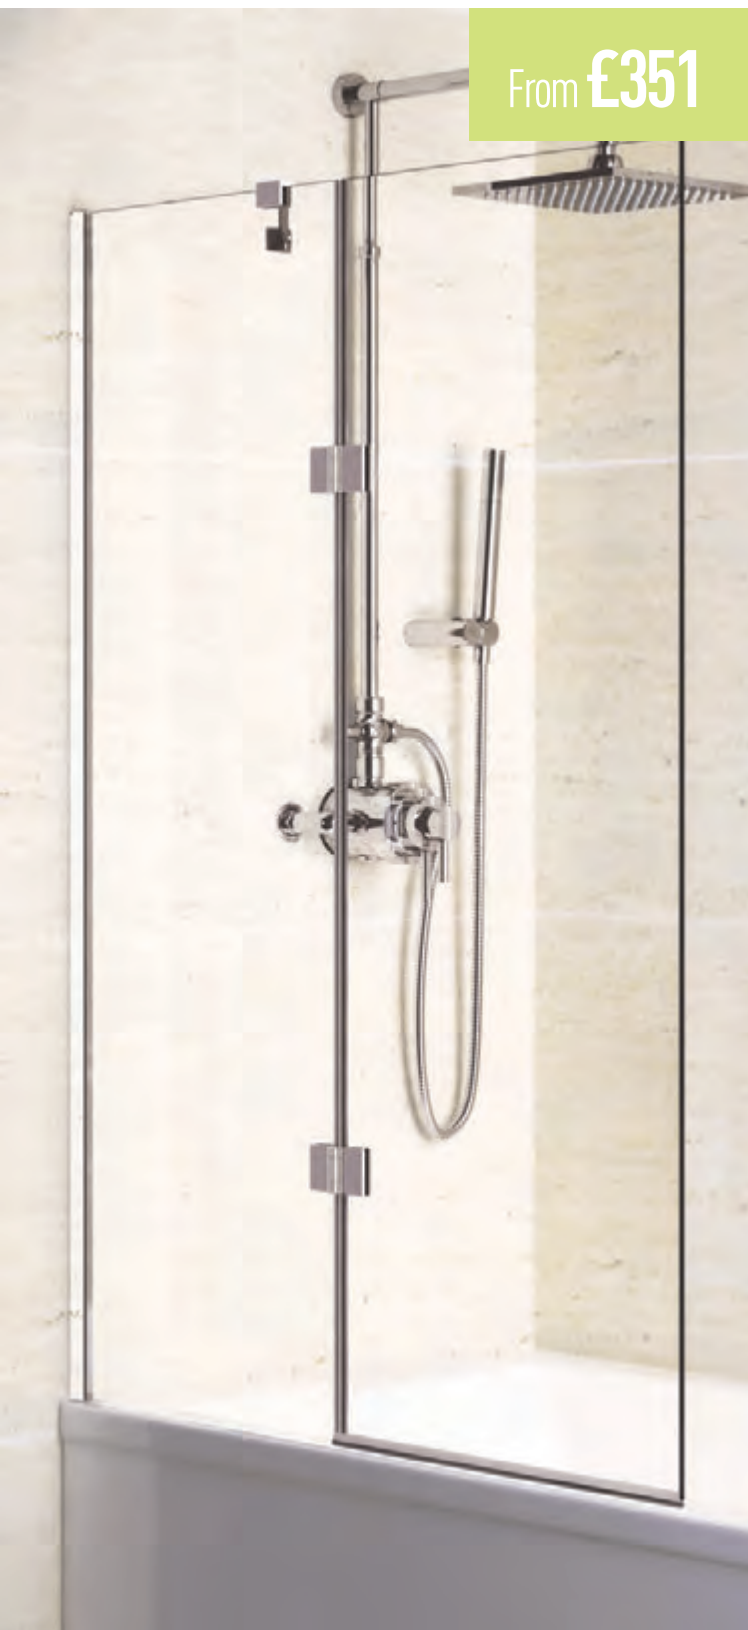

Luxury 8 Hinged Bath Screen

Bath Screens

LineGlass
SHOWERS ENCLOSURES & BATHSCREENS

From **£351**