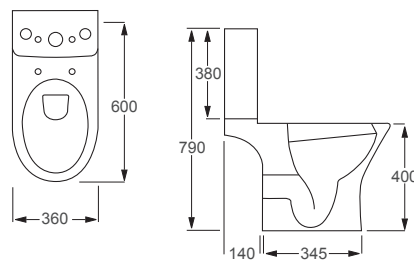

Resort

Q4-12255	Open Rimless WC Pan	£171
Q4-12252	Top Flush Cistern	£122
Q4-12287	Slim Soft Close Seat	£82
Q4-12269	Soft Close Seat	£82

Technical Information

- Rimless WC for the ultimate in easy clean hygiene.
- Soft close seat, for family safety and noise reduction.
- Water inlet right and left.
- Quick release seat.
- 6/3 litre cistern.

30 Years
Industry
Experience

WE RECOMMEND...

The Zaneti Senza, 500 Wall Hung Basin Unit, see from page 65.

See our full range of **Zaneti Senza** from page 60.