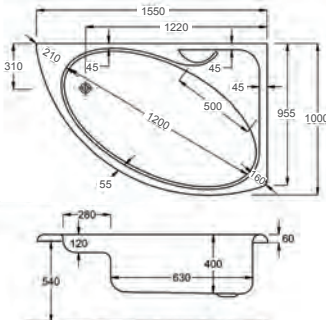

carron⁵

Dove

5 YEARS WARRANTY **190** LITRES

1550 x 950mm LH H 540mm D 400

Variant	Product Code	Price
Bathtub	Q4-02232	£746
Corner Panel	Q4-02262	£191

carronite^{TM}

30 YEARS WARRANTY **190** LITRES

1550 x 950mm LH H 540mm D 400

Variant	Product Code	Price
Bathtub	Q4-02233	£1,057
Corner Panel	Q4-02263	£362
C-Lenda Whirlpool Bath inc. System 1	Q4-02900	£2,089

1550