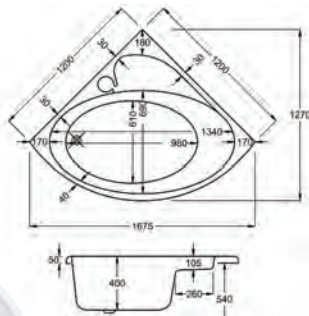

1200

carron5

Oriole

5

20 YEARS WARRANTY

190 LITRES

1200 x 1200mm H 540mm D 400

Variant	Product Code	Price
Bathub	04-02242	£794
Corner Panel	04-02260	£191

carronite™

C

30 YEARS WARRANTY

190 LITRES

1200 x 1200mm H 540mm D 400

Variant	Product Code	Price
Bathub	04-02243	£1,011
Corner Panel	04-02261	£362

1500