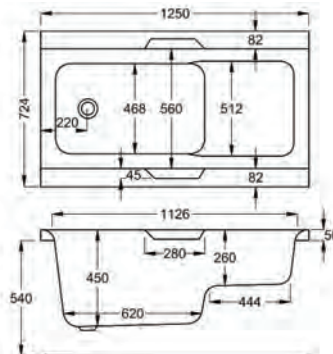

30 YEARS WARRANTY **210** LITRES

Variant	Product Code	Price
Bathtub	04-02012	£860
Front Panel	04-02319	£183
End Panel	04-02277	£127

1250

carron⁵ Urban Sit Bath

1250 x 725mm H 540mm D 260/ 450

5 YEARS WARRANTY **155** LITRES