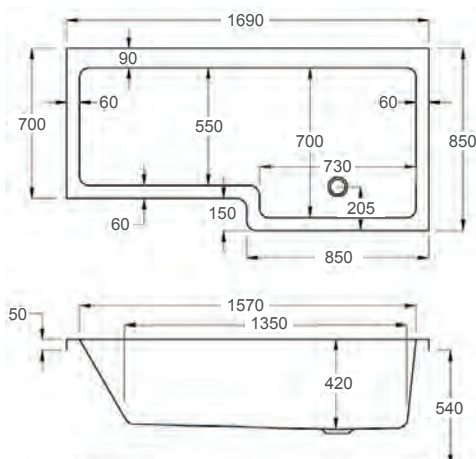

carronite™

1700 x 700-850mm LH H 540mm D 420

30 YEARS WARRANTY **265** LITRES

Variant	Product Code	Price
Bathtub	Q4-02206	£699
Front Panel	Q4-02327	£392
End Panel	Q4-02313	£154
Shower Screen cw Hinged Return	Q4-02347	£272

1700