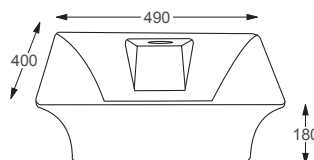

LineaCeramics

Ferrara

Q4-19311	490 Sit on Basin	£170
Q4-23201	Professional Basin Waste	£26

Technical Information

- 490 x 400 x 180
- 1 Tap hole.
- Sit on basin only.
- Basin waste, suitable for basins with and without an overflow, also able to adapt it to be freeflow.