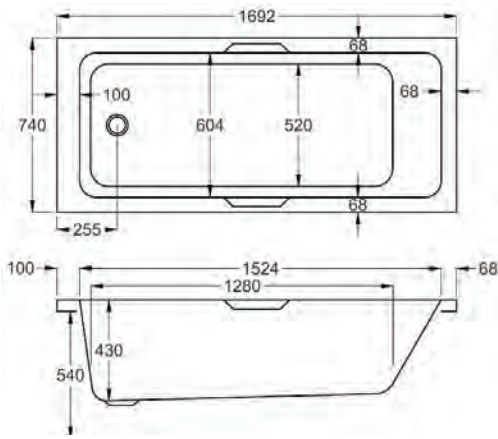

1700

carron⁵

1700 x 750mm H 540mm D 430

5 **20** **240**
YEARS WARRANTY LITRES

Variant	Product Code	Price
Bathtub	Q4-02171	£411
Front Panel	Q4-02318	£135
End Panel	Q4-02289	£96

carronite™

1700 x 750mm H 540mm D 430

C **30** **240**
YEARS WARRANTY LITRES

Variant	Product Code	Price
Bathtub	Q4-02172	£664
Front Panel	Q4-02319	£183
End Panel	Q4-02275	£127
C-Lenda Whirlpool Bath inc. System 1	Q4-02900	£1,754

1700

carron⁵

1700 x 800mm H 540mm D 440

5 **20** **267**
YEARS WARRANTY LITRES

Variant	Product Code	Price
Bathtub	Q4-02394	£439
Front Panel	Q4-02318	£135
End Panel	Q4-02291	£96

carronite™

1700 x 800mm H 540mm D 440

C **30** **267**
YEARS WARRANTY LITRES

Variant	Product Code	Price
Bathtub	Q4-02395	£684
Front Panel	Q4-02319	£183
End Panel	Q4-02277	£127
C-Lenda Whirlpool Bath inc. System 1	Q4-02900	£1,782

1750

carron⁵

1750 x 750mm H 540mm D 430

5 **20** **247**
YEARS WARRANTY LITRES

Variant	Product Code	Price
Bathtub	Q4-02595	£453
Front Panel	Q4-02601	£135
End Panel	Q4-02285	£96

carronite™

1750 x 750mm H 540mm D 430

C **30** **247**
YEARS WARRANTY LITRES

Variant	Product Code	Price
Bathtub	Q4-02596	£694
Front Panel	Q4-02602	£183
End Panel	Q4-02271	£127
C-Lenda Whirlpool Bath inc. System 1	Q4-02900	£1,796

1800

carron⁵

1800 x 800mm H 540mm D 440

5 **20** **285**
YEARS WARRANTY LITRES

Variant	Product Code	Price
Bathtub	Q4-02396	£466
Front Panel	Q4-02322	£144
End Panel	Q4-02291	£96

carronite™

1800 x 800mm H 540mm D 440

C **30** **285**
YEARS WARRANTY LITRES

Variant	Product Code	Price
Bathtub	Q4-02397	£718
Front Panel	Q4-02323	£191
End Panel	Q4-02277	£127
C-Lenda Whirlpool Bath inc. System 1	Q4-02900	£1,809