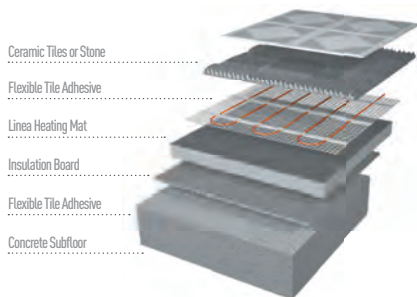

Mat Systems

High Power Dual Conductor Under Tile 150W/ m2 Heating Mats

Q4-20059	150W – 1.0m2	£71
Q4-20060	300W – 2.0m2	£142
Q4-20061	450W – 3.0m2	£214
Q4-20062	600W – 4.0m2	£263
Q4-20063	750W – 5.0m2	£344