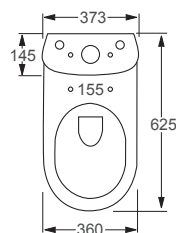

Kala

Q4-12161	Flush Fit WC Pan	£107
Q4-12159	Top Flush 6/3ltr Cistern	£88
Q4-12170	Soft Close Seat	£103

Technical Information

- Soft close seat, for family safety and noise reduction.
- Short projection WC, perfect for saving space.