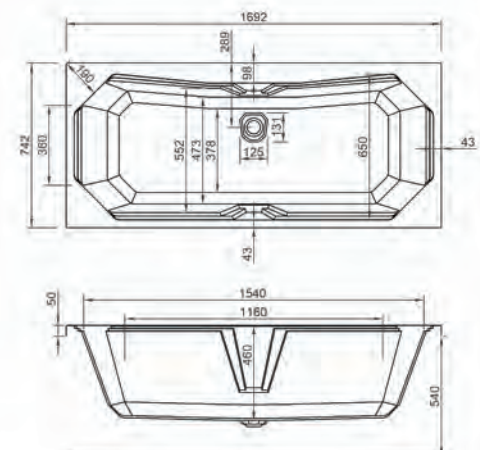

carronite™

1700 x 750mm H 540mm D 430

30 YEARS WARRANTY

210 LITRES

Variant	Product Code	Price
Bath tub	Q4-02536	£1,050
Front Panel	Q4-02543	£210
L-Shaped Panel	Q4-02545	£356

Comes with Waste

1800