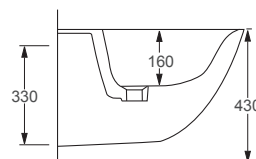

RAK

Sensation

Q4-12303 Wall Hung Bidet

£309

Technical Information

- One tap hole.
- Integrated overflow.
- Wall mounted.