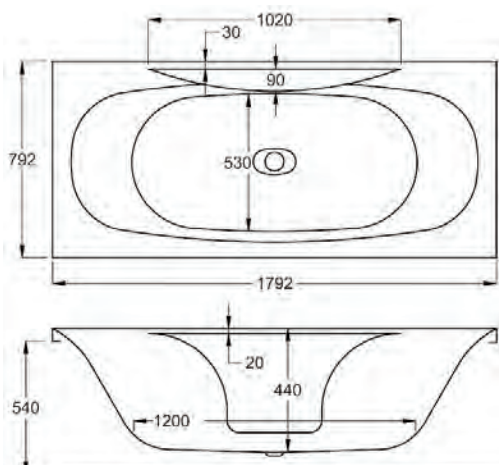

carron⁵

1700 x 750mm H 540mm D 420

5 **20** **204**
YEARS WARRANTY LITRES

Variant	Product Code	Price
Bathtub	Q4-02359	£581
Front Panel	Q4-02318	£135
End Panel	Q4-02289	£96

carronite™

1700 x 750mm H 540mm D 420

C **30** **204**
YEARS WARRANTY LITRES

Variant	Product Code	Price
Bathtub	Q4-02360	£931
Front Panel	Q4-02319	£183
End Panel	Q4-02275	£127
C-Lenda Whirlpool Bath inc. System 1	Q4-02900	£1,924

1800