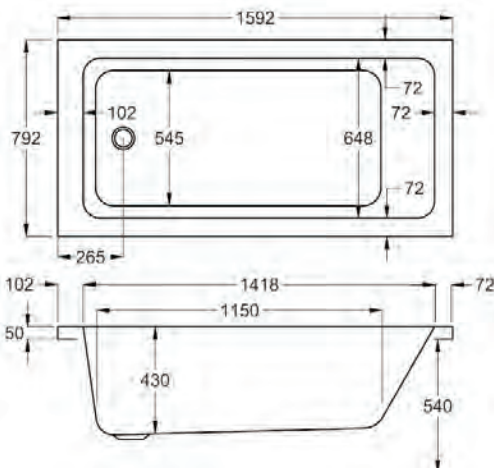

carron⁵

1600 x 700mm H 515mm D 410

5 YEARS WARRANTY **213** LITRES

Variant	Product Code	Price
Bathtub	Q4-02143	£288
Front Panel	Q4-02316	£122
End Panel	Q4-02285	£96

carronite™

1600 x 700mm H 515mm D 410

30 YEARS WARRANTY **213** LITRES

Variant	Product Code	Price
Bathtub	Q4-02144	£542
Front Panel	Q4-02317	£174
End Panel	Q4-02271	£127
C-Lenda Whirlpool Bath inc. System 1	Q4-02900	£1,631

1600

carron⁵

1600 x 800mm H 540mm D 430

5 YEARS WARRANTY **247** LITRES

Variant	Product Code	Price
Bathtub	Q4-02145	£399
Front Panel	Q4-02281	£135
End Panel	Q4-02291	£96

carronite™

1600 x 800mm H 540mm D 430

30 YEARS WARRANTY **247** LITRES

Variant	Product Code	Price
Bathtub	Q4-02146	£641
Front Panel	Q4-02267	£183
End Panel	Q4-02277	£127
C-Lenda Whirlpool Bath inc. System 1	Q4-02900	£1,742

WE RECOMMEND...

The Zaneti Series, 600 Wall Hung Basin Unit see from page 19.