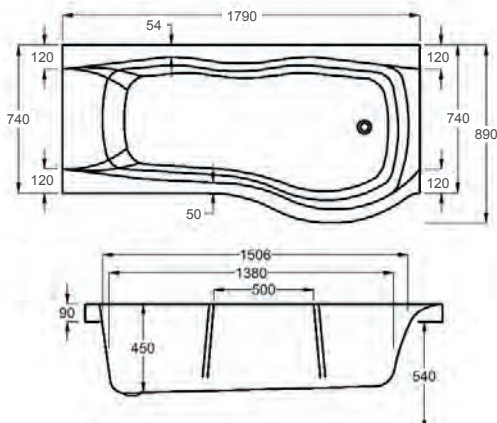

carron⁵

1800 x 750-900mm LH H 540mm D 450

5 **20** **265**
YEARS WARRANTY LITRES

Variant	Product Code	Price
Bathtub	04-02471	£971
Front Panel	04-02514	£196
End Panel	04-02385	£113
Shower Screen	04-02350	£252

carronite™

1800 x 750-900mm LH H 540mm D 450

C **30** **265**
YEARS WARRANTY LITRES

Variant	Product Code	Price
Bathtub	04-02473	£1,470
Front Panel	04-02515	£352
End Panel	04-02383	£154
Shower Screen	04-02350	£252
C-Lenda Whirlpool Bath inc. System 1	04-02900	£2,314

1800