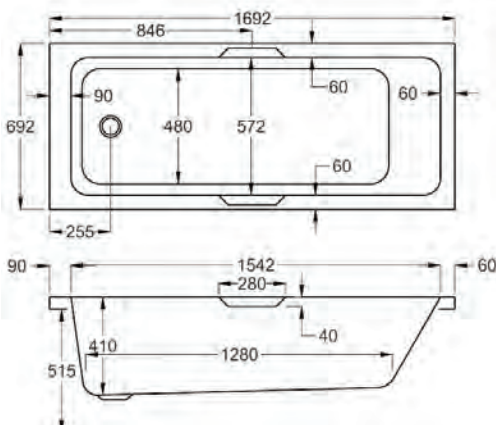

1700

carron⁵

1700 x 700mm H 515mm D 410

5 YEARS WARRANTY **228** LITRES

Variant	Product Code	Price
Bathtub	Q4-02169	£333
Front Panel	Q4-02320	£122
End Panel	Q4-02285	£96

carronite™

1700 x 700mm H 515mm D 410

30 YEARS WARRANTY **228** LITRES

Variant	Product Code	Price
Bathtub	Q4-02170	£580
Front Panel	Q4-02321	£174
End Panel	Q4-02271	£127
C-Lenda Whirlpool Bath inc. System 1	Q4-02900	£1,676