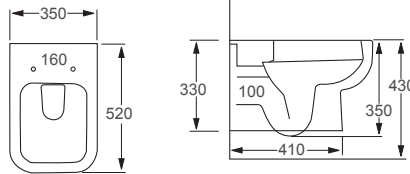

30 Years
Industry
Experience

WE RECOMMEND...

The Zaneti Aspect, 650 Wall Hung Basin Unit see from page 47.

See our full range of **Zaneti** from page 12.

RAK

Series 600

Q4-12215	Wall Hung Rimless Pan	£195
Q4-12156	Soft Close Seat	£75