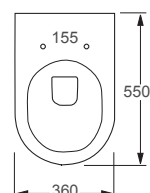

RAK

Compact

Q4-12063	Wall-Hung Pan	£212
Q4-12153	Soft Close Seat	£75

Technical Information

- Quick release seat.
- Soft close seat, for family safety and noise reduction.
- Requires frame system.

RAK

Kala

Q4-12216	Wall Hung Rimless WC	£184
Q4-12170	Soft Close Seat	£103