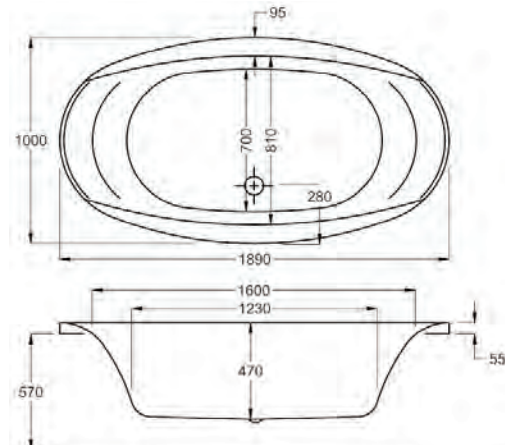

carronite™ Celsius Oval

30 YEARS WARRANTY

320 LITRES

1900 x 1000mm H 570mm D 470

Variant	Product Code	Price
Bathtub	Q4-02494	£1,724
Oval D Panel to Semi Recess	Q4-02497	£606
C-Lenda Whirlpool Bath inc. System 1	Q4-02900	£3,067