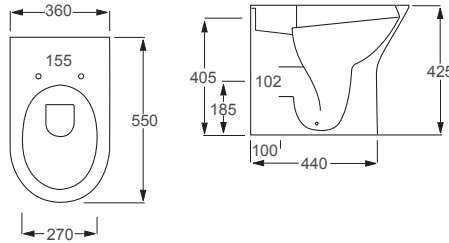

From **£313**

Resort back to wall WC shown.

RAK

Resort High

Q4-12293	Back to Wall Rimless Pan	£231
Q4-12287	Slim Soft Close Seat	£82
Q4-12269	Soft Close Seat	£82
Q4-19133	6/3 Ltr Concealed Cistern	£70

Technical Information