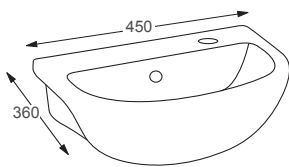

RAK

Compact

Q4-12148	450 Semi Recessed Basin (RH)	£164
Q4-23201	Professional Basin Waste	£26

Technical Information

- 450 x 360 x 185
- Minimum furniture depth 220mm.
- Professional Basin waste, suitable for basins with and without an overflow, also able to adapt it to be freeflow.