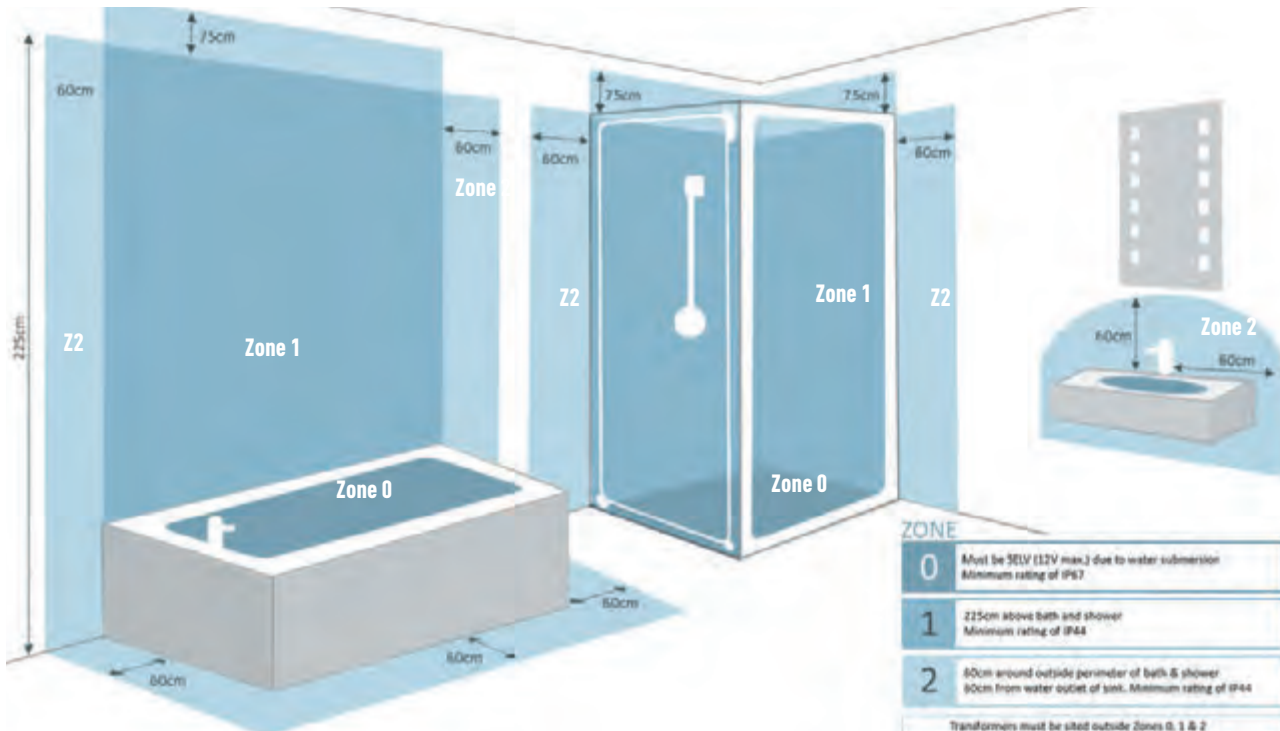

Tec Chrome

LineaPlus

Toilet Roll Holder
Q4-32216 H100 x W150 x D70 £28

Towel Ring
Q4-32217 H100 x W225 x D70 £29

Robe Hook
Q4-32218 H40 x W40 x D70 £15

Towel Rail
Q4-32220 H40 x W600 x D70 £43

Tumbler & Holder
Q4-32221 H130 x W80 x D70 £26