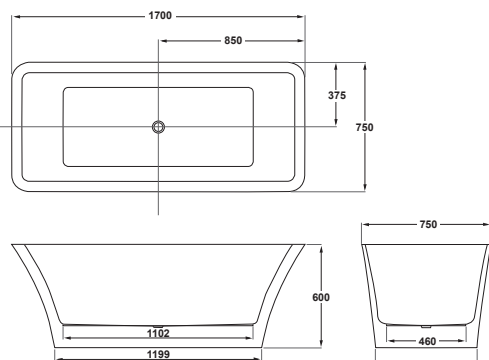

1 PIECE	10 YEARS WARRANTY	COMES WITH WASTE
-------------------	--------------------------------	------------------------

Variant	Product Code	Price
Bathtub	Q4-43502	£1,649

1700

Sleek DE

1700 x 750mm H 600mm D 470