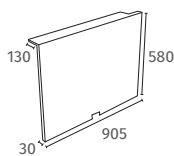

Ready to Tile End Bath Panel with Lip 905mm

905 x 580 x 30mm
Easy to cut to size
Pre-formed panels with adjustable legs

Q4-23123 End Panel 905 with Lip – Left Hand **£102**
Q4-23124 End Panel 905 with Lip – Right Hand **£102**