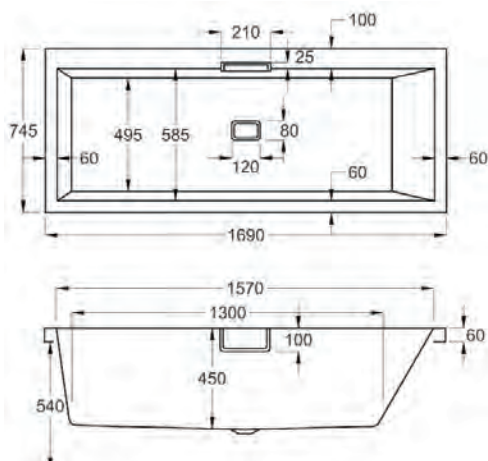

1700

carronite™

1700 x 700mm LH H 540mm D 430

30 YEARS WARRANTY

265 LITRES

Variant	Product Code	Price
Bathtub	Q4-02406	£888
Front Panel	Q4-02319	£183
End Panel	Q4-02272	£127
L-Shaped Panel	Q4-02569	£345
C-Lenda Whirlpool Bath inc. System 1	Q4-02900	£2,231

1700

carronite™

1700 x 700mm RH H 540mm D 430

30 YEARS WARRANTY

265 LITRES

Variant	Product Code	Price
Bathtub	Q4-02407	£888
Front Panel	Q4-02319	£183
End Panel	Q4-02272	£127
L-Shaped Panel	Q4-02569	£345
C-Lenda Whirlpool Bath inc. System 1	Q4-02900	£2,231

1700

carronite™

1700 x 750mm LH H 540mm D 450

30 YEARS WARRANTY

275 LITRES

Variant	Product Code	Price
Bathtub	Q4-02408	£1,050
Front Panel	Q4-02319	£183
End Panel	Q4-02275	£127
L-Shaped Panel	Q4-02300	£345
C-Lenda Whirlpool Bath inc. System 1	Q4-02900	£2,393

1700

carronite™

1700 x 750mm RH H 540mm D 450

30 YEARS WARRANTY

275 LITRES

Variant	Product Code	Price
Bathtub	Q4-02409	£1,050
Front Panel	Q4-02319	£183
End Panel	Q4-02275	£127
L-Shaped Panel	Q4-02300	£345
C-Lenda Whirlpool Bath inc. System 1	Q4-02900	£2,393