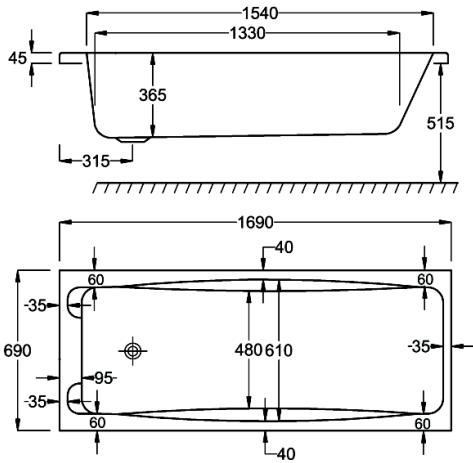

1700

carron⁵

1700 x 700mm H 515mm D 365

5 20 YEARS WARRANTY **155** LITRES

Variant	Product Code	Price
Bathub	Q4-02221	£257
Front Panel	Q4-02320	£122
End Panel	Q4-02285	£96

carronite™

1700 x 700mm H 515mm D 365

C 30 YEARS WARRANTY **155** LITRES

Variant	Product Code	Price
Bathub	Q4-02222	£551
Front Panel	Q4-02321	£174
End Panel	Q4-02271	£127

1800

carron⁵

1800 x 700mm H 540mm D 365

5 20 YEARS WARRANTY **185** LITRES

Variant	Product Code	Price
Bathub	Q4-02224	£519
Front Panel	Q4-02322	£144
End Panel	Q4-02286	£96

carronite™

1800 x 700mm H 540mm D 365

C 30 YEARS WARRANTY **185** LITRES

Variant	Product Code	Price
Bathub	Q4-02225	£804
Front Panel	Q4-02323	£191
End Panel	Q4-02272	£127

1700

carron⁸

1700 x 700mm H 515mm D 365

8 20 YEARS WARRANTY **155** LITRES

Variant	Product Code	Price
Bathub	Q4-02223	£354
Front Panel	Q4-02320	£122
End Panel	Q4-02285	£96

WE RECOMMEND...

The Luxury Flat Towel Rail, see page 335.

See our full range of Radiators from page 334.

KEY FEATURES:

- Available in Carronite and 8mm.
- Made in the UK.
- Twin grip.
- Premium strength.
- Superb heat retention.

5000
Bathroom
Products
Available