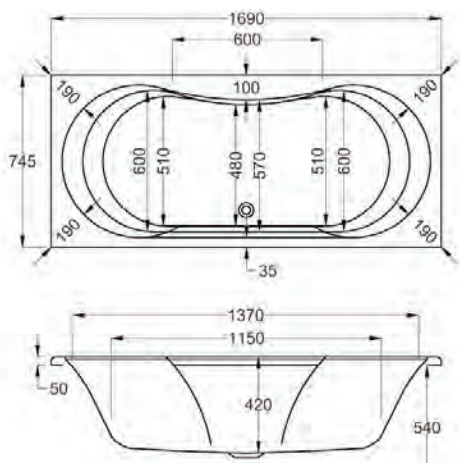

From **£351**

1700

carron⁵

1700 x 750mm H 540mm D 420

5 YEARS WARRANTY **190** LITRES

Variant	Product Code	Price
Bathtub	Q4-02017	£351
Front Panel	Q4-02318	£135
End Panel	Q4-02289	£96

carronite™

1700 x 750mm H 540mm D 420