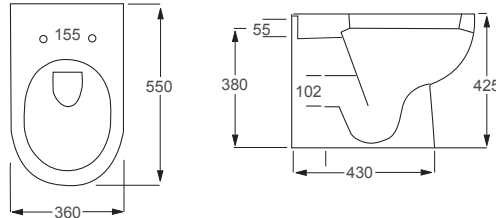

RAK

Kala

Q4-12160	Back to Wall Pan	£144
Q4-12170	Soft Close Seat	£103
Q4-19133	6/3 Concealed Cistern	£70

Technical Information

- Soft close seat, for family safety and noise reduction.
- Short projection, perfect for saving space.
- Quick release seat.