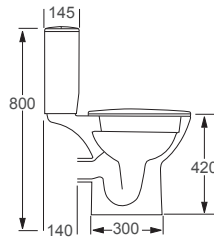

RAK

Morning

Q4-12273	Std WC Pan	£153
Q4-12274	Top Flush Cistern	£106
Q4-12278	Soft Close Seat	£61

Technical Information

- Rimless WC for the ultimate in easy clean hygiene.
- Soft close seat, for family safety and noise reduction.
- Water inlet right and left.
- Quick release seat.
- 6/3 litre cistern.

RAK

Summit

Q4-12212	Std. WC Pan	£214
Q4-12213	Top Flush 3/6ltr Cistern	£122
Q4-12137	Soft Close Seat	£98

Technical Information

- Quick release seat, for the ultimate in hygiene.
- Soft close seat, for family safety and noise reduction.
- Water inlet right or left.
- 6/3 Litre Cistern.

RAK

Metropolitan

Q4-12210	Std. WC Pan	£212
Q4-12211	Top Flush 3/6ltr Cistern	£152
Q4-12130	Soft-Close Seat	£75

Technical Information

- Quick release seat, for the ultimate in hygiene.
- Soft close seat, for family safety and noise reduction.
- Short projection, perfect for saving space.
- Water inlet right or left.
- 6/3 Litre Cistern.

RAK

Origin 62

Q4-12225	Pan Cistern & Soft Close Seat	£244

Technical Information

- Quick release seat, for the ultimate in hygiene.
- Soft close seat, for family safety and noise reduction.
- Short projection, perfect for saving space.
- Water inlet right or left.
- 6/3 Litre Cistern.

5000
Bathroom Product
Available

WE RECOMMEND...

The Zaneti Series, 400 Floor Standing Cloaks Unit, see from page 19.

See our full range of Zaneti from page 12.