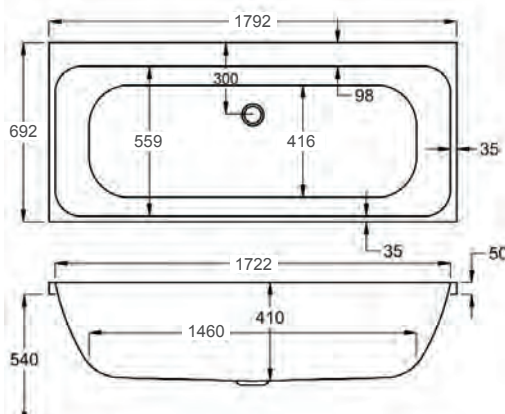

1800

carron⁵

1800 x 700mm H 540mm D 410

5 YEARS WARRANTY **231** LITRES

Variant	Product Code	Price
Bathtub	Q4-02573	£435
Front Panel	Q4-02322	£144
End Panel	Q4-02286	£96
CARRONITE L Shape Panel	Q4-02311	£345

carronite™

1800 x 700mm H 540mm D 410

30 YEARS WARRANTY **231** LITRES

Variant	Product Code	Price
Bathtub	Q4-02574	£757
Front Panel	Q4-02323	£191
End Panel	Q4-02272	£127
CARRONITE L Shape Panel	Q4-02311	£345