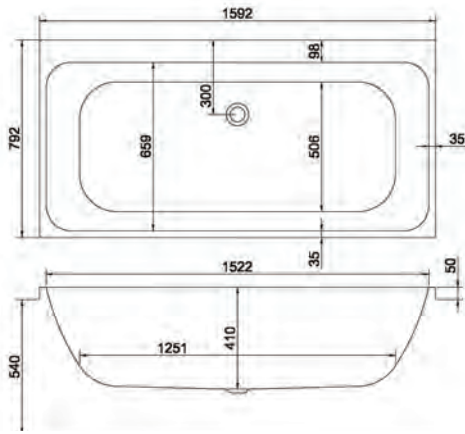

1600

carron5

1600 x 800mm H 540mm D 410

5 YEARS WARRANTY **215** LITRES

Variant	Product Code	Price
Bathtub	Q4-02589	£416
Front Panel	Q4-02316	£122
End Panel	Q4-02291	£96
CARRONITE L Shape Panel	Q4-02567	£345

carronite™

1600 x 800mm H 540mm D 410

30 YEARS WARRANTY **215** LITRES

Variant	Product Code	Price
Bathtub	Q4-02590	£719
Front Panel	Q4-02317	£174
End Panel	Q4-02277	£122
CARRONITE L Shape Panel	Q4-02567	£345

1650

carron5

1650 x 700mm H 515mm D 410

5 YEARS WARRANTY **196** LITRES

Variant	Product Code	Price
Bathtub	Q4-02521	£331
Front Panel	Q4-02282	£122
End Panel	Q4-02285	£96
CARRONITE L Shape Panel	Q4-02531	£345

carronite™

1650 x 700mm H 515mm D 410

30 YEARS WARRANTY **196** LITRES

Variant	Product Code	Price
Bathtub	Q4-02522	£614
Front Panel	Q4-02268	£174
End Panel	Q4-02271	£122
CARRONITE L Shape Panel	Q4-02531	£345

carron5 carronite™

For further details see page 189

Hand Delivered by Q4's Own Vehicle Fleet

WE RECOMMEND...

The Zaneti 600 Wall Hung Basin Unit, see page 19

See our full range of Zaneti from page 12.

KEY FEATURES:

- Made in the UK.
- Economical.
- Built to last.
- Superb heat retention.
- Premium strength.
- L-Panel option available.