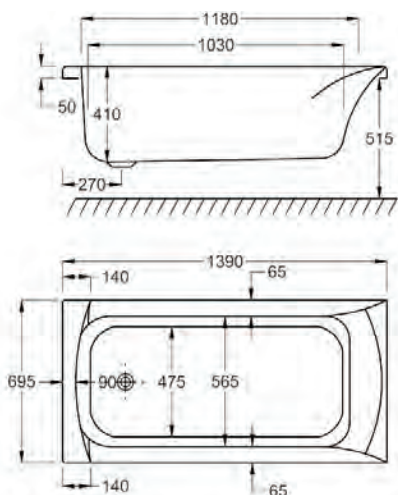

From **£369**

Optional Grips

Optional Chrome Grips
(Pair Factory fitted before delivery)

Q4-02357

£53

1400

carron⁵

1400 x 700mm H 515mm D 410