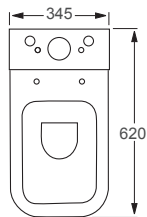

Metropolitan

Q4-12210	Std. WC Pan	£212
Q4-12211	Top Flush 3/6ltr Cistern	£152
Q4-12130	Soft-Close Seat	£75

Technical Information

- Quick release seat, for the ultimate in hygiene.
- Soft close seat, for family safety and noise reduction.
- Short projection, perfect for saving space.
- Water inlet right or left.
- 6/3 Litre Cistern.

RAK