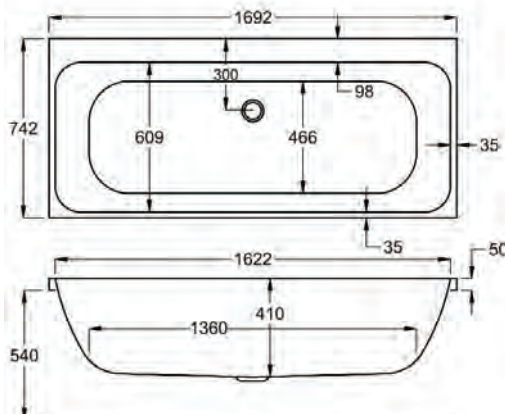

1700

carron⁵

1700 x 750mm H 540mm D 410

5 YEARS WARRANTY **230** LITRES

Variant	Product Code	Price
Bathtub	Q4-02195	£416
Front Panel	Q4-02318	£135
End Panel	Q4-02289	£96
CARRONITE L Shape Panel	Q4-02300	£345

carronite™

1700 x 750mm H 540mm D 410

30 YEARS WARRANTY **230** LITRES

Variant	Product Code	Price
Bathtub	Q4-02196	£719
Front Panel	Q4-02319	£183
End Panel	Q4-02275	£127
CARRONITE L Shape Panel	Q4-02300	£345