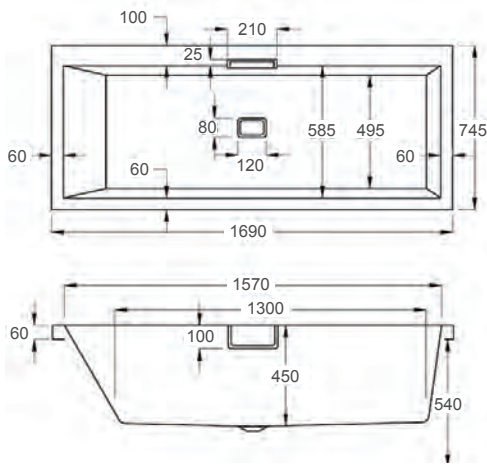

1700

carronite™

1700 x 700mm LH H 540mm D 430

30 YEARS WARRANTY

265 LITRES

Variant	Product Code	Price
Bathtub	Q4-02406	£888
Front Panel	Q4-02319	£183
End Panel	Q4-02272	£127
L-Shaped Panel	Q4-02569	£345
C-Lenda Whirlpool Bath inc. System 1	Q4-02900	£2,231

1700

carronite™

1700 x 700mm RH H 540mm D 430

30 YEARS WARRANTY

265 LITRES

Variant	Product Code	Price
Bathtub	Q4-02407	£888
Front Panel	Q4-02319	£183
End Panel	Q4-02272	£127
L-Shaped Panel	Q4-02569	£345
C-Lenda Whirlpool Bath inc. System 1	Q4-02900	£2,231

1700

carronite™

1700 x 750mm LH H 540mm D 450

30 YEARS WARRANTY

275 LITRES

Variant	Product Code	Price
Bathtub	Q4-02408	£1,050
Front Panel	Q4-02319	£183
End Panel	Q4-02275	£127
L-Shaped Panel	Q4-02300	£345
C-Lenda Whirlpool Bath inc. System 1	Q4-02900	£2,393

1700

carronite™

1700 x 750mm RH H 540mm D 450

30 YEARS WARRANTY

275 LITRES

Variant	Product Code	Price
Bathtub	Q4-02409	£1,050
Front Panel	Q4-02319	£183
End Panel	Q4-02275	£127
L-Shaped Panel	Q4-02300	£345
C-Lenda Whirlpool Bath inc. System 1	Q4-02900	£2,393