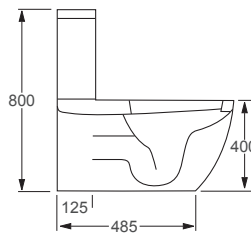

Metropolitan

Q4-12240	Flush Fit WC Pan	£212
Q4-12211	Top Flush 3/6ltr Cistern	£152
Q4-12130	Soft-Close Seat	£75

Technical Information

- Soft close seat, for family safety and noise reduction.
- Quick release seat, for the ultimate in easy hygiene.
- Short projection, perfect for saving space.
- Water inlet right and left.

RAK