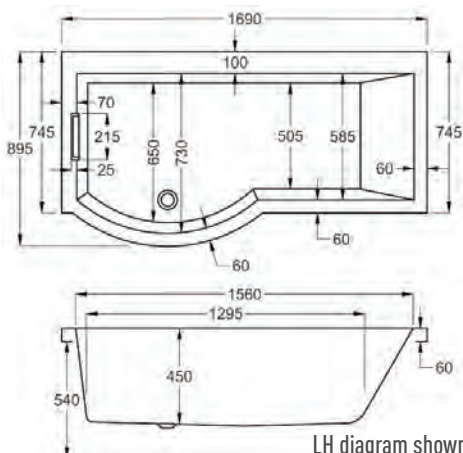

Celsius Shower Bath

carron

From **£1,304**

RH image

1700

LH diagram shown

carronite™

1700 x 750-900mm LH H 540mm D 450