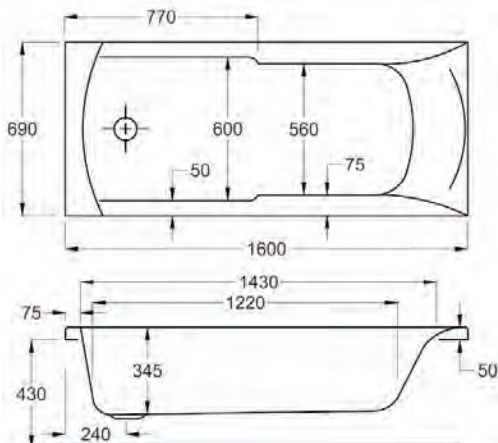

1600

carron⁵

1600 x 700mm H 430mm D 345

5 YEARS WARRANTY **138** LITRES

Variant	Product Code	Price
Bathtub	Q4-02033	£288
Front Panel	Q4-02254	£122
End Panel	Q4-02258	£96
CARRONITE L Shape Panel	Q4-02500	£345

carronite™

1600 x 700mm H 430mm D 345

30 YEARS WARRANTY **138** LITRES

Variant	Product Code	Price
Bathtub	Q4-02034	£540
Front Panel	Q4-02255	£174
End Panel	Q4-02259	£127
CARRONITE L Shape Panel	Q4-02500	£345