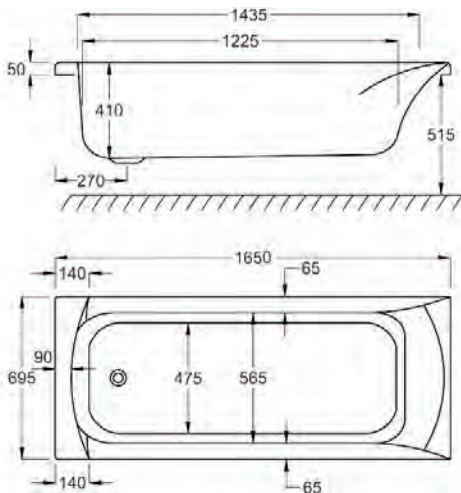

1650

carron⁵

1650 x 700mm H 515mm D 410

5 YEARS WARRANTY **167** LITRES

Variant	Product Code	Price
Bathub	Q4-02059	£369
Front Panel	Q4-02282	£122
End Panel	Q4-02285	£96

carronite™

1650 x 700mm H 515mm D 410

30 YEARS WARRANTY **167** LITRES

Variant	Product Code	Price
Bathub	Q4-02060	£669
Front Panel	Q4-02268	£174
End Panel	Q4-02271	£127
C-Lenda Whirlpool Bath inc. System 1	Q4-02900	£1,712