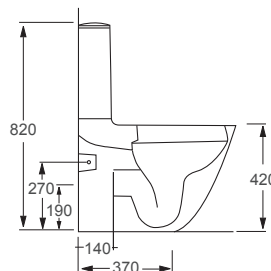

Sensation

Q4-12306	Flush Fit WC Pan	£341
Q4-12307	Top Flush Cistern	£141
Q4-12305	Soft Close Seat	£79

Technical Information

- Rimless WC, for the ultimate in easy hygiene.
- Soft close seat, for family safety and noise reduction.
- Quick release seat, for the ultimate in easy clean.
- Water inlet right and left.

RAK