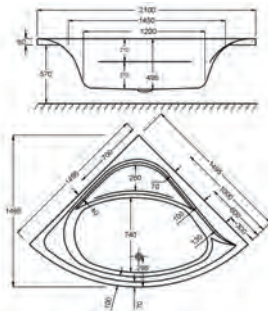

carron5

Centennial

5

20 YEARS WARRANTY

407 LITRES

1500 x 1500mm H 570mm D 495

Variant	Product Code	Price
Bathub	04-02230	£1,102
Corner Panel	04-02264	£191

carronite™

C

30 YEARS WARRANTY

407 LITRES

1500 x 1500mm H 570mm D 495

Variant	Product Code	Price
Bathub	04-02231	£1,620
Corner Panel	04-02265	£362
C-Lenda Whirlpool Bath inc. System 1	04-02900	£2,445

1700