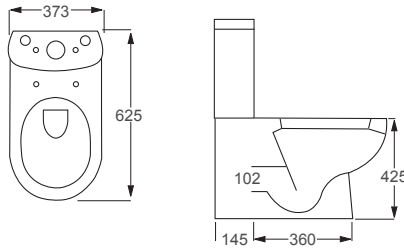

RAK

Kala

Q4-12162	Std WC Pan	£107
Q4-12159	Top Flush 6/3ltr Cistern	£88
Q4-12170	Soft Close Seat	£103

Technical Information

- Soft closing seat, for family safety and noise reduction.
- Short projection, perfect for space saving.
- Water inlet right or left.
- Quick release seat.
- 6/3 litre cistern.

RAK