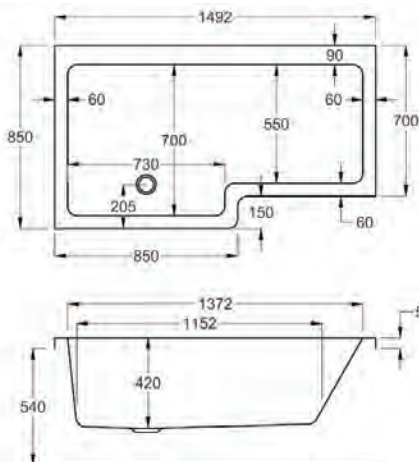

Quantum Square Shower Bath

carron

From **£460**

1500

carron⁵

1500 x 700-850mm LH H 540mm D 420

5 YEARS WARRANTY **229** LITRES

Variant	Product Code	Price
Bath tub	Q4-02173	£460
Front Panel	Q4-02324	£179
End Panel	Q4-02312	£113
Shower Screen cw Hinged Return	Q4-02347	£272