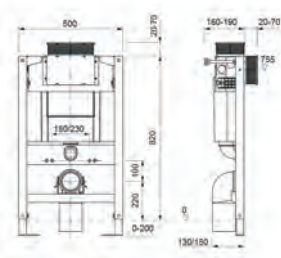

Q4-19133	Concealed Cistern	£70
----------	-------------------	-----

WE RECOMMEND...

The Series 600 Back to Wall Pan, see page 161.

10 Years Exclusive Warranty
on **All Products**

Frames & Concealed Cisterns