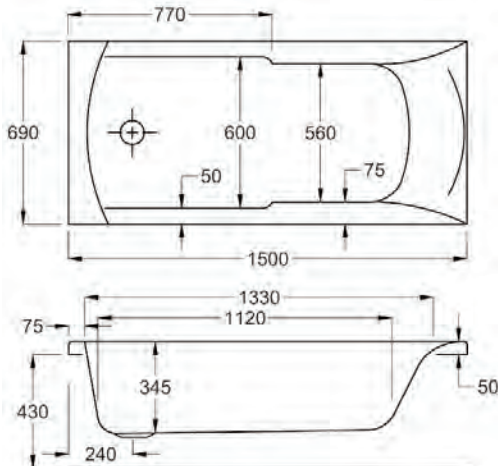

Q4-02356

£38

ECO WATER CAPACITY

1500

carron⁵

1500 x 700mm H 430mm D 345

5 YEARS WARRANTY **131** LITRES

Variant	Product Code	Price
Bathtub	Q4-02029	£288
Front Panel	Q4-02252	£122
End Panel	Q4-02258	£96
CARRONITE L Shape Panel	Q4-02499	£345