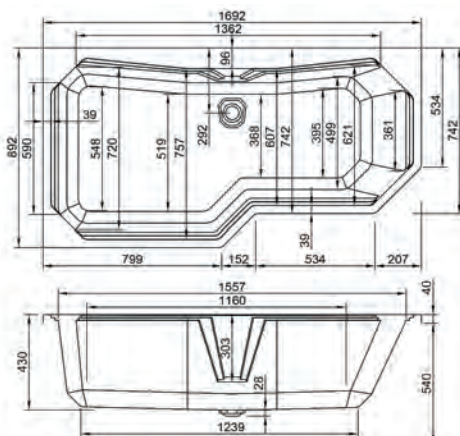

carronite™

1700 x 900-750mm LH H 540mm D 430

30
YEARS
WARRANTY

272
LITRES

Variant	Product Code	Price
Bathtub	04-02538	£1,304
L-Shaped Panel	04-02540	£527
Etched Shower Screen Left Hand	04-02581	£330