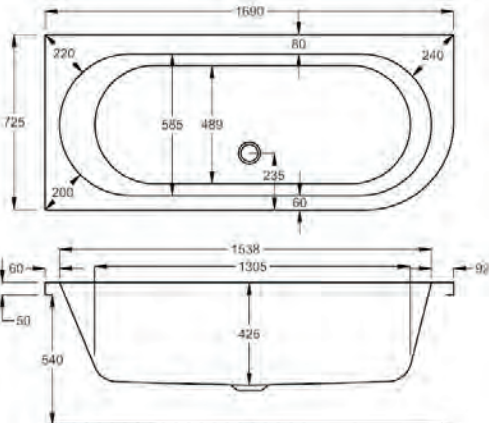

carron⁵

1700 x 725mm LH H 540mm D 425

5 YEARS WARRANTY 20 LITRES 205

Variant	Product Code	Price
Bath tub	04-02213	£527
Curved Panel	04-02336	£254

carronite™

1700 x 725mm LH H 540mm D 425

C 30 YEARS WARRANTY 205 LITRES

Variant	Product Code	Price
Bath tub	04-02214	£894
Curved Panel	04-02337	£364
C-Lenda Whirlpool Bath inc. System 1	04-02900	£1,870

1700