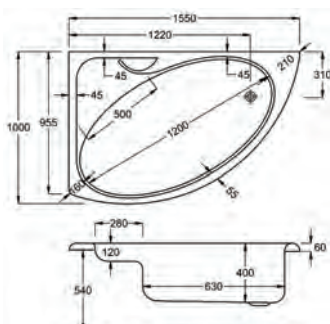

carron⁵

Dove

5 YEARS WARRANTY **190** LITRES

1550 x 950mm RH H 540mm D 400

Variant	Product Code	Price
Bathtub	Q4-02234	£746
Corner Panel	Q4-02262	£191

carronite^{TM}

30 YEARS WARRANTY **190** LITRES

1550 x 950mm RH H 540mm D 400

Variant	Product Code	Price
Bathtub	Q4-02235	£1,057
Corner Panel	Q4-02263	£362
C-Lenda Whirlpool Bath inc. System 1	Q4-02900	£2,089