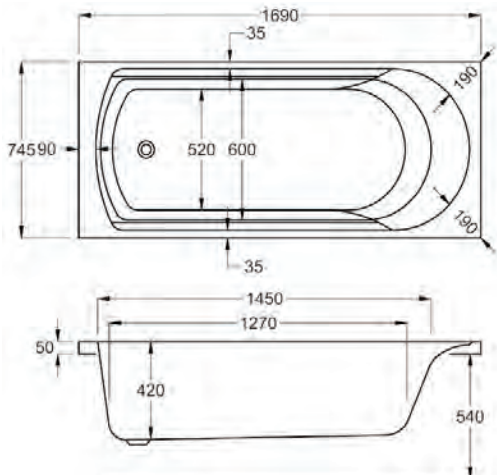

carron5

1700 x 700mm H 515mm D 400

5

20 YEARS WARRANTY

172 LITRES

Variant	Product Code	Price
Bathub	Q4-02013	£271
Front Panel	Q4-02320	£122
End Panel	Q4-02285	£96

carronite™

1700 x 700mm H 515mm D 400

C

30 YEARS WARRANTY

172 LITRES

Variant	Product Code	Price
Bathub	Q4-02014	£517
Front Panel	Q4-02321	£174
End Panel	Q4-02271	£127
C-Lenda Whirlpool Bath inc. System 1	Q4-02900	£1,614

1700