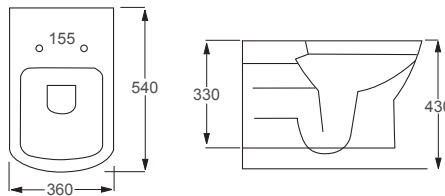

RAK

Summit

Q4-12332	Wall Hung Rimless Pan	£279
Q4-12137	Soft Close Seat	£98

Technical Information

- Rimless wall hung pan, for easy clean hygiene.
- Soft close seat, for family safety and noise reduction.