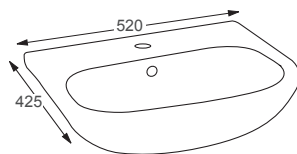

Semi - Recessed

RAK

Kala

Q4-12165	520 Semi Recessed basin 1TH	£151
Q4-23201	Professional Basin Waste	£26

Technical Information

- 520 x 425 x 147
- Minimum furniture depth 270mm.
- Professional Basin waste, suitable for basins with and without an overflow, also able to adapt it to be freeflow.