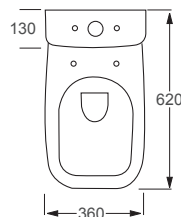

Origin 62

Q4-12225	Pan Cistern & Soft Close Seat	£244

Technical Information

- Quick release seat, for the ultimate in hygiene.
- Soft close seat, for family safety and noise reduction.
- Short projection, perfect for saving space.
- Water inlet right or left.
- 6/3 Litre Cistern.