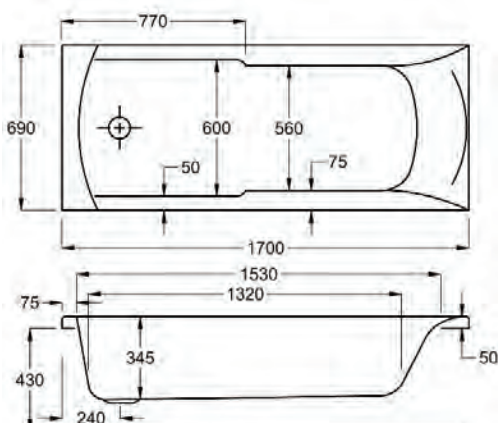

1700

carron⁵

1700 x 700mm H 430mm D 345

5 YEARS WARRANTY **145** LITRES

Variant	Product Code	Price
Bathtub	Q4-02037	£288
Front Panel	Q4-02256	£122
End Panel	Q4-02258	£96
CARRONITE L Shape Panel	Q4-02501	£345

carronite™

1700 x 700mm H 430mm D 345

30 YEARS WARRANTY **145** LITRES

Variant	Product Code	Price
Bathtub	Q4-02038	£540
Front Panel	Q4-02257	£174
End Panel	Q4-02259	£127
CARRONITE L Shape Panel	Q4-02501	£345