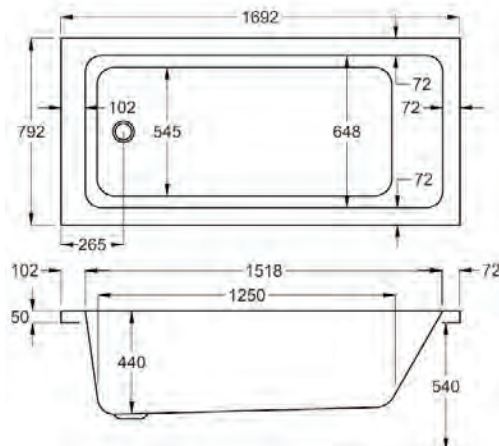

carron⁵

1700 x 750mm H 540mm D 430

5 **20** YEARS WARRANTY **240** LITRES

Variant	Product Code	Price
Bathtub	Q4-02147	£358
Front Panel	Q4-02318	£135
End Panel	Q4-02289	£96

carronite™

1700 x 750mm H 540mm D 430

C **30** YEARS WARRANTY **240** LITRES

Variant	Product Code	Price
Bathtub	Q4-02148	£615
Front Panel	Q4-02319	£183
End Panel	Q4-02275	£127
C-Lenda Whirlpool Bath inc. System 1	Q4-02900	£1,701

1700