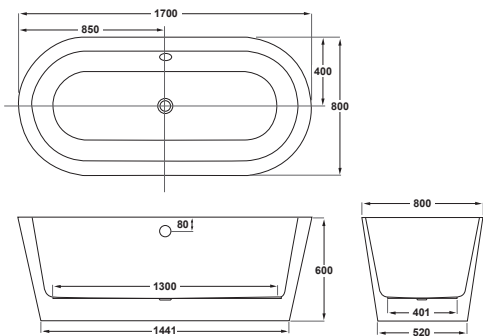

1700 x 800mm H 600mm D 470

1 PIECE	10 YEARS WARRANTY	COMES WITH WASTE

Variant	Product Code	Price
Bathtub	Q4-43502	£1,649

1700