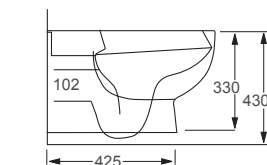

RAK

Compact

Q4-12063	Wall-Hung Pan	£212
Q4-12153	Soft Close Seat	£75

Technical Information

- Quick release seat.
- Soft close seat, for family safety and noise reduction.
- Requires frame system.

RAK

Kala

Q4-12216	Wall Hung Rimless WC	£184
Q4-12170	Soft Close Seat	£103