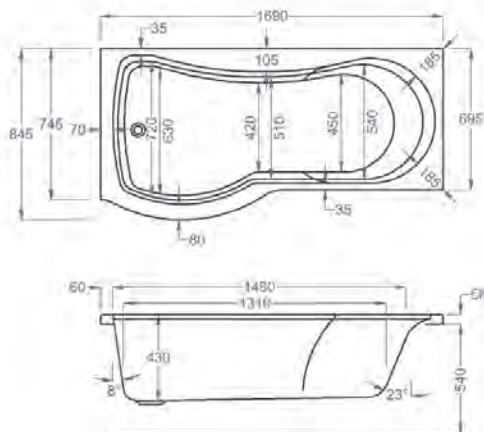

Arc Curved Shower Bath

carron

From **£502**

1700

carron⁵

1700 x 700-850mm LH H 540mm D 430

5 YEARS WARRANTY **250** LITRES

Variant	Product Code	Price
Bathtub	Q4-02183	£502
Front Panel	Q4-02332	£150
End Panel	Q4-02312	£113
Shower Screen	Q4-02350	£252