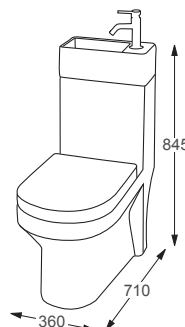

The dimensions of this 2 in 1 have been perfectly designed to suit smaller bathrooms without losing any comfort or style.

From **£699**

2 in 1 Toilet & Basin

H845 W360 D710
Includes Tap
Ideal For Small Spaces
Includes Soft Close Seat
Hot and Cold Feed
Horizontal Outlet Only