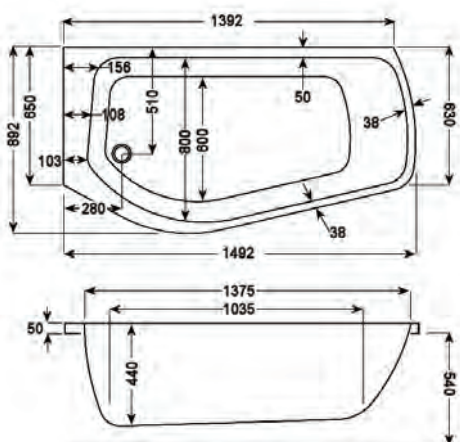

Profile Shower Bath

carron

From **£684**

1500

carron⁵

1500 x 900mm LH H 540mm D 440

5 **20** **241**
YEARS WARRANTY LITRES

Variant	Product Code	Price
Bath tub	Q4-02467	£684
Curved Panel	Q4-02512	£259
Shower Screen	Q4-02380	£256

carronite™

1500 x 900mm LH H 540mm D 440

C **30** **241**
YEARS WARRANTY LITRES

Variant	Product Code	Price
Bath tub	Q4-02469	£1,075
Curved Panel		N/A
Shower Screen	Q4-02380	£256

1500

carron⁵

1500 x 900mm RH H 540mm D 440

5 **20** **241**
YEARS WARRANTY LITRES

Variant	Product Code	Price
Bath tub	Q4-02468	£684
Curved Panel	Q4-02513	£259
Shower Screen	Q4-02380	£256

carronite™

1500 x 900mm RH H 540mm D 440

C **30** **241**
YEARS WARRANTY LITRES

Variant	Product Code	Price
Bath tub	Q4-02470	£1,075
Curved Panel		N/A
Shower Screen	Q4-02380	£256