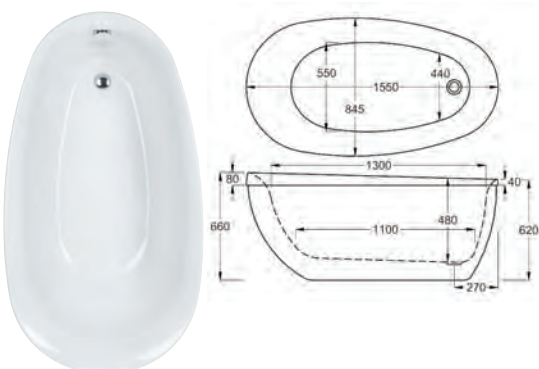

Variant	Product Code	Price
Bathtub	Q4-02103	£2,009

Comes with Waste

1550

carronite™ Paradigm

30
YEARS
WARRANTY

238
LITRES

1550 x 850mm H 660mm D 480

Variant	Product Code	Price
Bathtub	Q4-02132	£2,009