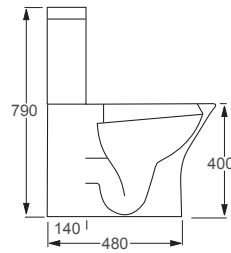

RAK

Resort

Q4-12256	Flush Fit Rimless WC Pan	£171
Q4-12252	Top Flush Cistern	£122
Q4-12287	Slim Soft Close Seat	£82
Q4-12269	Soft Close Seat	£82

Technical Information

- Rimless WC, for the ultimate in easy hygiene.
- Quick release seat, for the ultimate in easy hygiene.
- Soft close seat, for family safety and noise reduction.
- Water inlet right and left.