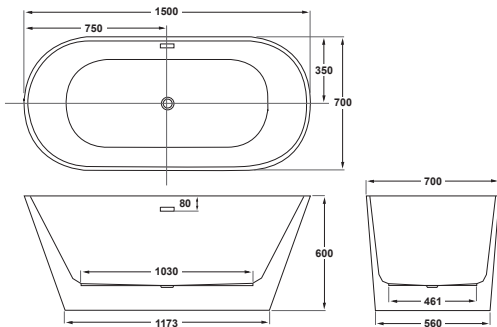

1500 x 700mm H 600mm D 470

1 PIECE	10 YEARS WARRANTY	COMES WITH WASTE

Variant	Product Code	Price
Bathub	Q4-43500	£1,399

1800