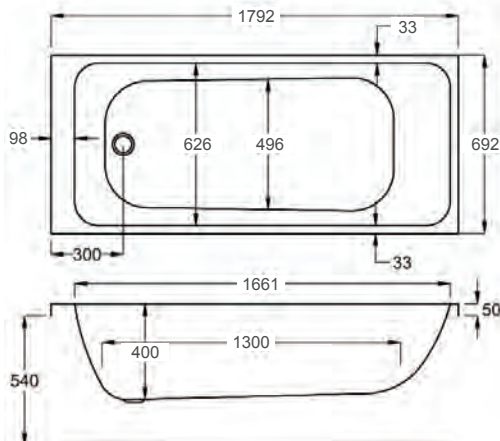

carron5

1750 x 750mm H 540mm D 410

5 YEARS WARRANTY 264 LITRES

Variant	Product Code	Price
Bathtub	Q4-02591	£425
Front Panel	Q4-02601	£135
End Panel	Q4-02289	£96
CARRONITE L Shape Panel	Q4-02502	£345

carronite™

1750 x 750mm H 540mm D 410

30 YEARS WARRANTY 264 LITRES

Variant	Product Code	Price
Bathtub	Q4-02592	£738
Front Panel	Q4-02602	£183
End Panel	Q4-02275	£127
CARRONITE L Shape Panel	Q4-02502	£345

1800

carron5

1800 x 700mm H 540mm D 400

5 YEARS WARRANTY 255 LITRES

Variant	Product Code	Price
Bathtub	Q4-02571	£435
Front Panel	Q4-02322	£144
End Panel	Q4-02286	£96
CARRONITE L Shape Panel	Q4-02311	£345

carronite™

1800 x 700mm H 540mm D 400

30 YEARS WARRANTY 255 LITRES

Variant	Product Code	Price
Bathtub	Q4-02572	£757
Front Panel	Q4-02323	£191
End Panel	Q4-02272	£127
CARRONITE L Shape Panel	Q4-02311	£345