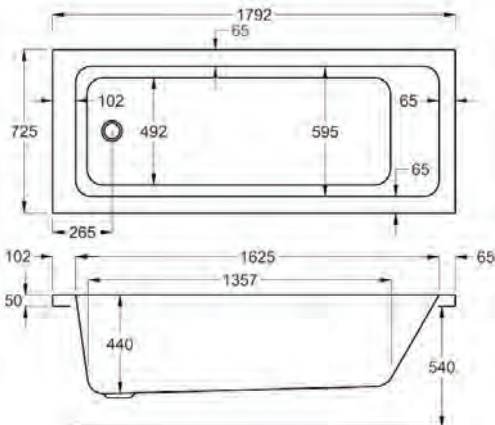

carron⁵

1700 x 900mm H 540mm D 440

5 YEARS WARRANTY **20** YEARS WARRANTY **318** LITRES

Variant	Product Code	Price
Bathtub	Q4-02181	£533
Front Panel	Q4-02318	£135
End Panel	Q4-02293	£107

carronite™

1700 x 900mm H 540mm D 440

C YEARS WARRANTY **30** YEARS WARRANTY **318** LITRES

Variant	Product Code	Price
Bathtub	Q4-02182	£818
Front Panel	Q4-02319	£183
End Panel	Q4-02278	£140
C-Lenda Whirlpool Bath inc. System 1	Q4-02900	£1,876

1800