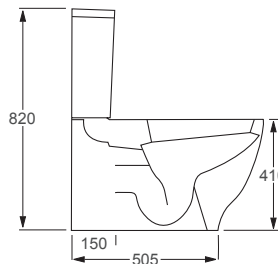

Moon

Q4-12227	Flush Fit WC Pan	£302
Q4-12231	Top Flush 3/6ltr Cistern	£162
Q4-12236	Soft Close Seat	£103

Technical Information

- Soft close seat, for family safety and noise reduction.
- Quick release seat, for the ultimate in easy clean.
- Water inlet right and left.

RAK