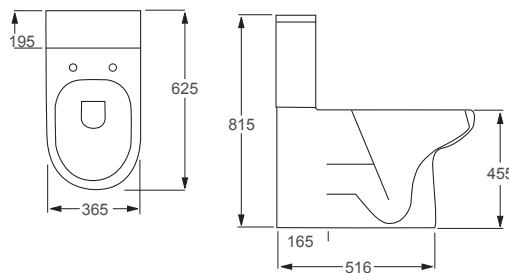

Compact Closed Back

Q4-12205	Tall Closed Back WC Pan	£252
Q4-12203	Top Flush 3/6ltr Cistern	£110
Q4-12153	Soft Close Seat	£75

Technical Information

- Soft close seat, for family safety and noise reduction.
- Tall WC, for comfort and ease.
- Quick release seat, for easy cleaning.
- Short projection WC, perfect for space saving.
- Water inlet right and left.

RAK