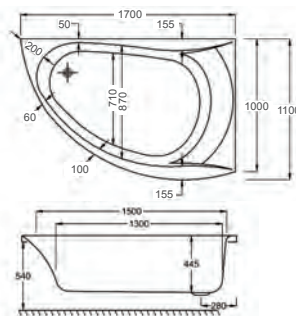

carron5

Omega

5

20 YEARS WARRANTY

255 LITRES

1700 x 1000mm LH H 540mm D 445

Variant	Product Code	Price
Bathub	04-02238	£973
Corner Panel	04-02306	£192

carronite™

C

30 YEARS WARRANTY

255 LITRES

1700 x 1000mm LH H 540mm D 445

Variant	Product Code	Price
Bathub	04-02239	£1,605
Corner Panel	04-02308	£422
C-Lenda Whirlpool Bath inc. System 1	04-02900	£2,316

1700