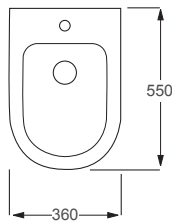

RAK

Resort

Q4-12259 Back to Wall Bidet

£175

Technical Information

- One tap hole.
- Integrated overflow.
- Floor mounted.