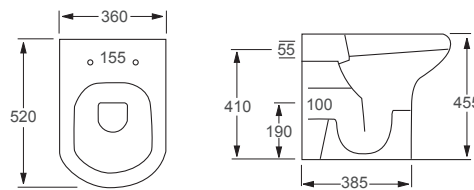

RAK

Compact Extra High

Q4-12151	Back to Wall Pan	£180
Q4-12154	Soft Close Seat	£92
Q4-19133	6/3 Ltr Concealed Cistern	£70

Technical Information

- Soft close seat, for family safety and noise reduction.
- Tall WC, for comfort.
- Quick release seat, for easy cleaning.
- Rimless WC, for the ultimate in easy clean hygiene.