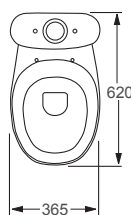

Morning

Q4-12275	Flush Fit Pan	£169
Q4-12274	Top Flush Cistern	£106
Q4-12278	Soft Close Seat	£61

Technical Information

- Rimless WC for the ultimate in easy clean hygiene.
- Soft close seat, for family safety and noise reduction.
- Quick release seat.
- Water inlet right and left.
- 6/3 litre cistern.