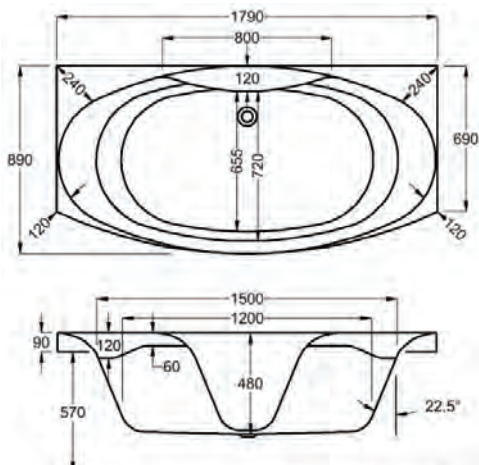

30 Years
Industry Experience

carron5 carronite™

For further details
see page 189

1800