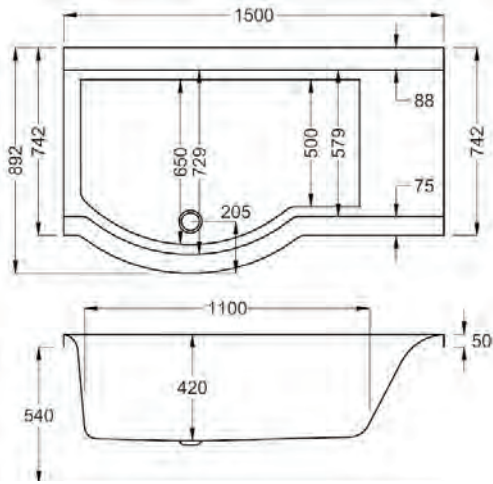

1500

carron5

1500 x 750-900mm LH H 540mm D 420

5 YEARS WARRANTY **228** LITRES

Variant	Product Code	Price
Bathtub	04-02365	£669
Front Panel	04-02373	£238
L-Shaped Panel		N/A
Shower Screen	04-02380	£256

carronite™