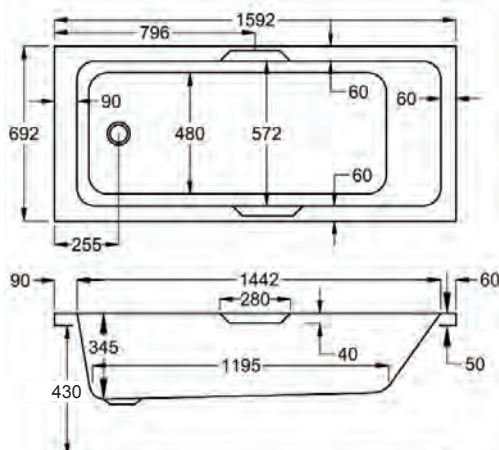

1600

carron⁵

1600 x 700mm H 430mm D 345

5 YEARS WARRANTY **165** LITRES

Variant	Product Code	Price
Bathtub	Q4-02449	£333
Front Panel	Q4-02254	£122
End Panel	Q4-02258	£96
CARRONITE L Shape Panel	Q4-02500	£345

carronite™

1600 x 700mm H 430mm D 345

30 YEARS WARRANTY **165** LITRES

Variant	Product Code	Price
Bathtub	Q4-02450	£580
Front Panel	Q4-02255	£174
End Panel	Q4-02259	£127
CARRONITE L Shape Panel	Q4-02500	£345