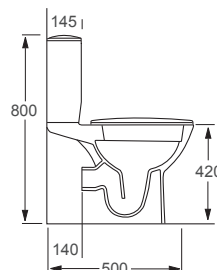

Morning

Q4-12275	Flush Fit Pan	£169
Q4-12274	Top Flush Cistern	£106
Q4-12278	Soft Close Seat	£61

Technical Information

- Rimless WC for the ultimate in easy clean hygiene.
- Soft close seat, for family safety and noise reduction.
- Quick release seat.
- Water inlet right and left.
- 6/3 litre cistern.