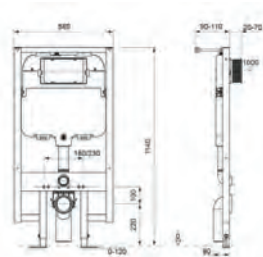

1140 Wall Hung WC Frame

Top or Front Access
Suitable for Linea Flush Plates
Supplied with pre wall installation kit, including extension bolts
Siphon can be modified to provide 6L/3L or 4.5L/3L for water saving requirements
Supplied with both angled and straight soil pipe

Q4-23101   1140 Wall Hung WC Frame   **£338**