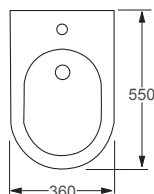

Kala

Q4-12158 Back to Wall Bidet

£196

Technical Information

- One tap hole.
- Integrated overflow.
- Floor mounted.