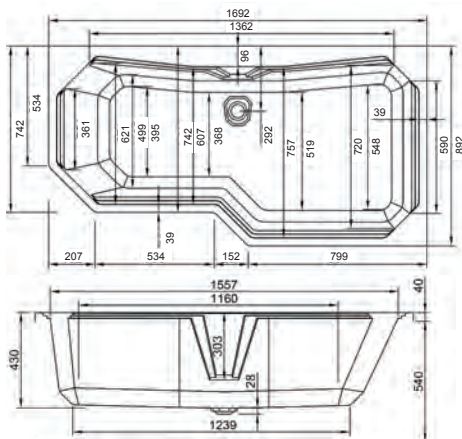

From **£1,304**

1700

carronite™

1700 x 900-750mm RH H 540mm D 430

30
YEARS
WARRANTY

272
LITRES

Variant	Product Code	Price
Bathtub	04-02539	£1,304
L-Shaped Panel	04-02540	£527
Etched Shower Screen Right Hand	04-02582	£330