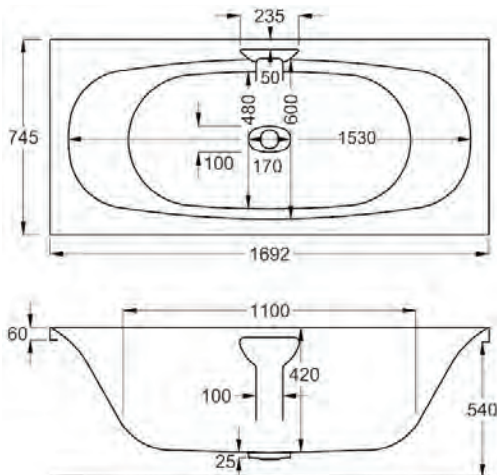

Variant	Product Code	Price
Bathtub	Q4-02362	£1,161
Front Panel	Q4-02323	£191
End Panel	Q4-02277	£127
C-Lenda Whirlpool Bath inc. System 1	Q4-02900	£2,069

Echelon DE

carron

From **£846**

1700

carron⁵

1700 x 750mm H 540mm D 420