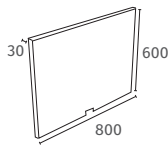

Q4-23120 End Panel 800mm **£69**