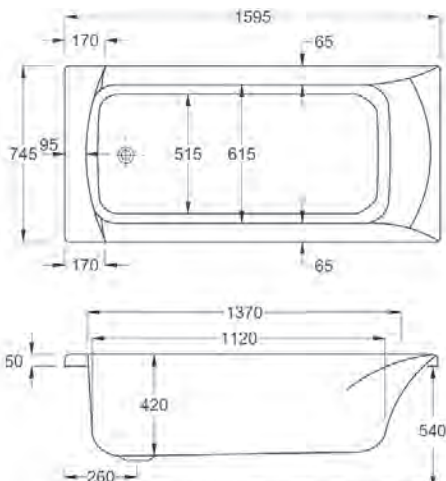

carron⁵

1600 x 750mm H 540mm D 420

5 YEARS WARRANTY **175** LITRES

Variant	Product Code	Price
Bathtub	Q4-02442	£492
Front Panel	Q4-02281	£135
End Panel	Q4-02289	£96

carronite™

1600 x 750mm H 540mm D 420

30 YEARS WARRANTY **175** LITRES