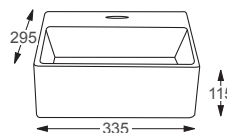

LineaCeramics

Lupo

Q4-19303	335 Sit on Basin	£167
Q4-23201	Professional Basin Waste	£26

Technical Information

- 335 x 295 x 115
- 1 Tap hole.
- Sit on basin only.
- Basin waste, suitable for basins with and without an overflow, also able to adapt it to be freeflow.