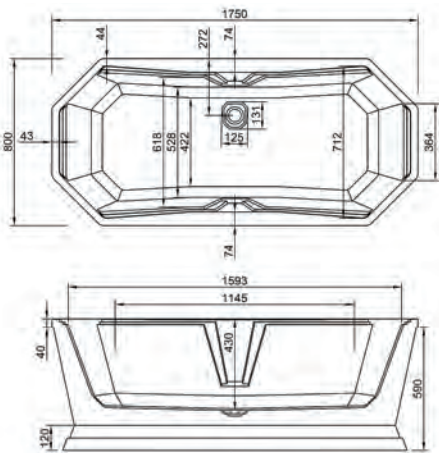

Highgate Freestanding

carron

From **£2,444**

1750

carronite™

1750 x 800mm White H 630mm D 440

Variant
Bathtub

30
YEARS
WARRANTY

265
LITRES

Product Code
Q4-02541

Price
£2,444

1750

carronite™

1750 x 800mm Colour H 630mm D 440

Variant
Bathtub

30
YEARS
WARRANTY

265
LITRES

Product Code
Q4-02542

Price
£4,041

Please allow 3-4 weeks for delivery.

All we need is a Ral code to colour match.