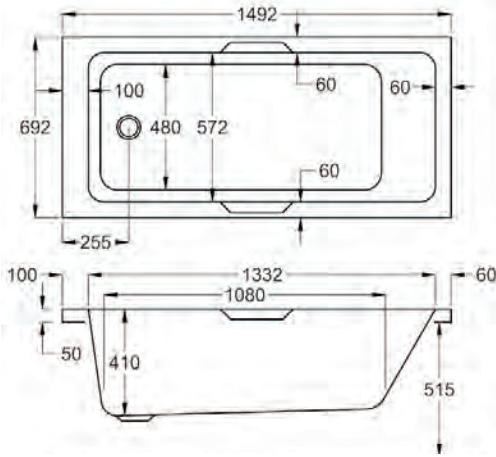

From **£333**

30 Years
Industry Experience

carron5 carronite™

For further details
see page 189

1500

carron⁵

1500 x 700mm H 515mm D 410

5 YEARS WARRANTY **198** LITRES