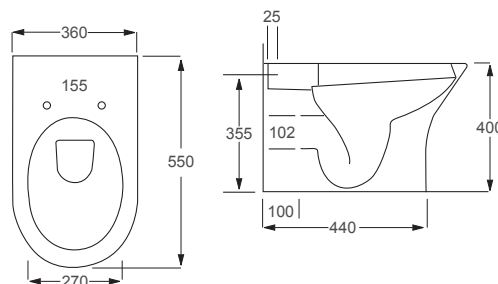

RAK

Resort

Q4-12257	Back to Wall Rimless Pan	£176
Q4-12287	Slim Soft Close Seat	£82
Q4-12269	Soft Close Seat	£82

Technical Information

- Rimless WC, for the ultimate in easy clean hygiene.
- Soft close seat, for family safety and noise reduction.
- Quick release seat.

**10 Years Exclusive
Warranty on
All Products**

WE RECOMMEND...

The Zaneti Senza, 500 Wall Hung Basin Unit, see from page 65.

See our full range of **Zaneti Senza** from page 60.