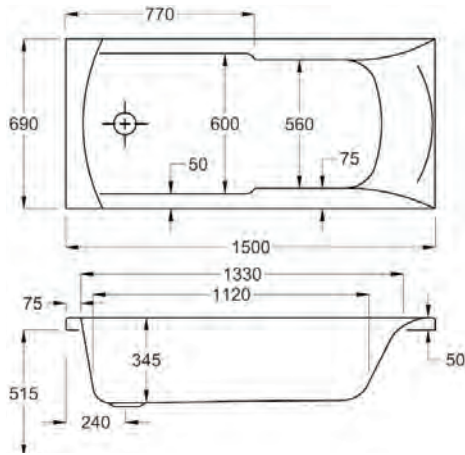

carron5 carronite™

For further details
see page 189

1500

carron⁵

1500 x 700mm H 515mm D 345

5 YEARS WARRANTY **131** LITRES

Variant	Product Code	Price
Bathtub	Q4-02122	£288
Front Panel	Q4-02315	£122
End Panel	Q4-02285	£96
CARRONITE L Shape Panel	Q4-02502	£345