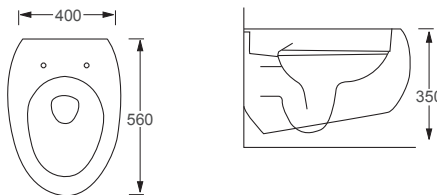

RAK

Cloud Matt

Q4-12330	Matt Wall Hung Rimless Pan	£681
Q4-12331	Matt Soft Close Seat	£167

Technical Information

- Rimless wall hung pan, for easy clean hygiene.
- Soft close seat, for family safety and noise reduction.

**10 Years Exclusive
Warranty on
All Products**