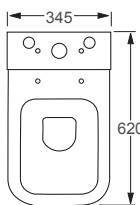

Metropolitan

Q4-12240	Flush Fit WC Pan	£212
Q4-12211	Top Flush 3/6ltr Cistern	£152
Q4-12130	Soft-Close Seat	£75

Technical Information

- Soft close seat, for family safety and noise reduction.
- Quick release seat, for the ultimate in easy hygiene.
- Short projection, perfect for saving space.
- Water inlet right and left.

RAK