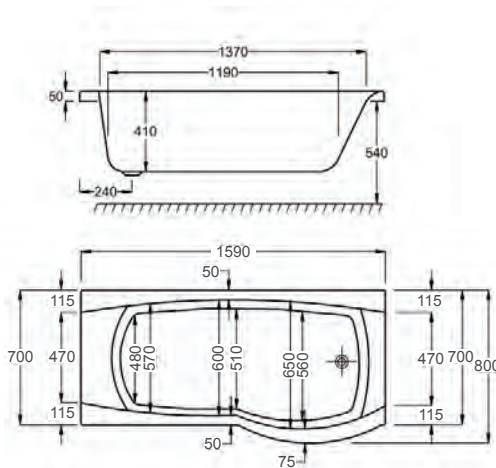

carron⁵

1600 x 700-800mm RH H 540mm D 410

5 YEARS WARRANTY **210** LITRES

Variant	Product Code	Price
Bathub	Q4-02073	£602
Front Panel	Q4-02295	£172
End Panel	Q4-02312	£113
Shower Screen	Q4-02343	£257

carronite™

1600 x 700-800mm RH H 540mm D 410

30 YEARS WARRANTY **210** LITRES

Variant	Product Code	Price
Bathub	Q4-02074	£1,000
Front Panel	Q4-02296	£352
End Panel	Q4-02313	£154
Shower Screen	Q4-02343	£257
C-Lenda Whirlpool Bath inc. System 1	Q4-02900	£1,945

1700