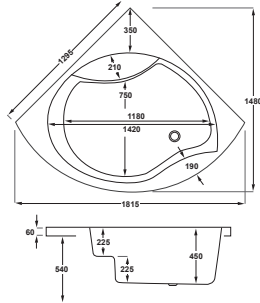

Corner Baths

carron

1300

carron⁵

Tranquility

5 YEARS WARRANTY **295** LITRES

1300 x 1300mm H 540mm D 450

Variant	Product Code	Price
Bathtub	Q4-02244	£918
Corner Panel	Q4-02304	£191

carronite^{TM}

30 YEARS WARRANTY **295** LITRES

1300 x 1300mm H 540mm D 450

Variant	Product Code	Price
Bathtub	Q4-02245	£1,449
Corner Panel	Q4-02305	£362
C-Lenda Whirlpool Bath inc. System 1	Q4-02900	£2,261

1300