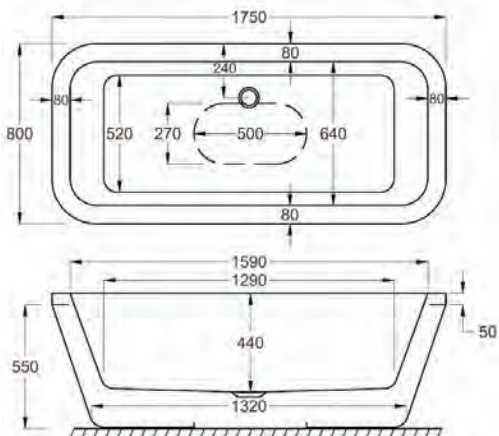

Comes with waste

Halcyon Square Freestanding

carron

From **£2,125**

1750

carronite™

1750 x 800mm H 550mm D 440

30
YEARS
WARRANTY