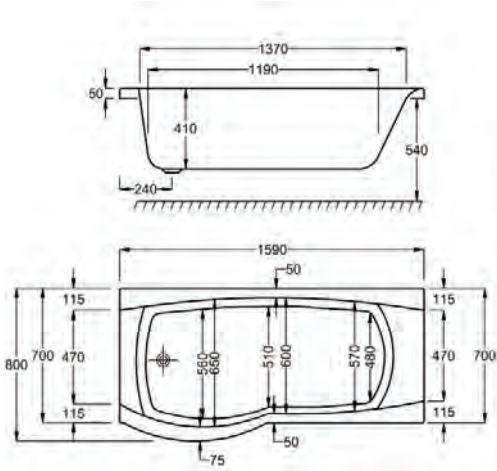

Delta Shower Bath

carron

From **£602**

30 Years
Industry Experience

carron5 carronite™

For further details
see page 189

1600

carron⁵