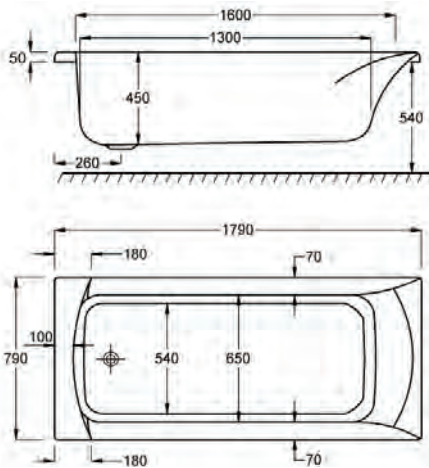

carronite™

1700 x 800mm H 540mm D 450

30 YEARS WARRANTY **220** LITRES

Variant	Product Code	Price
Bathtub	Q4-02194	£966
Front Panel	Q4-02319	£183
End Panel	Q4-02277	£127
C-Lenda Whirlpool Bath inc. System 1	Q4-02900	£1,892

1800