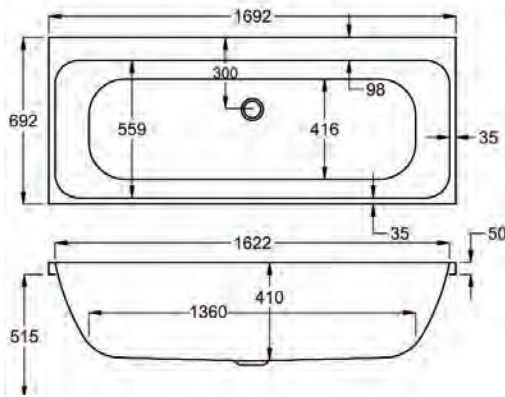

1700

carron⁵

1700 x 700mm H 515mm D 410

5 YEARS WARRANTY **205** LITRES

Variant	Product Code	Price
Bathtub	Q4-02191	£331
Front Panel	Q4-02320	£122
End Panel	Q4-02285	£96
CARRONITE L Shape Panel	Q4-02299	£345

carronite™

1700 x 700mm H 515mm D 410

30 YEARS WARRANTY **205** LITRES

Variant	Product Code	Price
Bathtub	Q4-02192	£614
Front Panel	Q4-02321	£174
End Panel	Q4-02271	£127
CARRONITE L Shape Panel	Q4-02299	£345