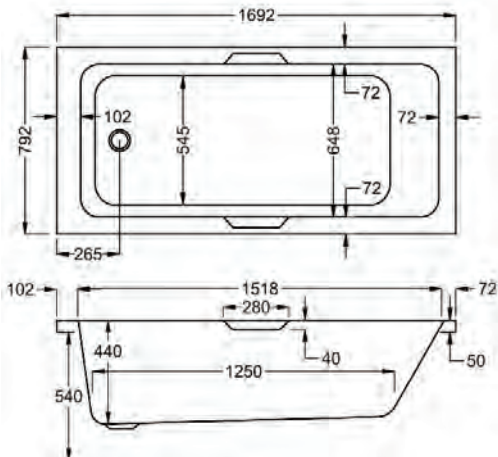

carronite™

1700 x 750mm H 540mm D 430

C **30** **240**
YEARS WARRANTY LITRES

Variant	Product Code	Price
Bathtub	Q4-02172	£664
Front Panel	Q4-02319	£183
End Panel	Q4-02275	£127
C-Lenda Whirlpool Bath inc. System 1	Q4-02900	£1,754

1700