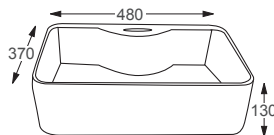

30 Years
Industry
Experience

WE RECOMMEND...

The Zaneti Senza, 500 Wall Hung Basin Unit, see page from 65.

See our full range of **Zaneti Senza** from page 60.

Sit-On Basins

LineaCeramics

Rome

Q4-19308	480 Sit on Basin	£174
Q4-23201	Professional Basin Waste	£26