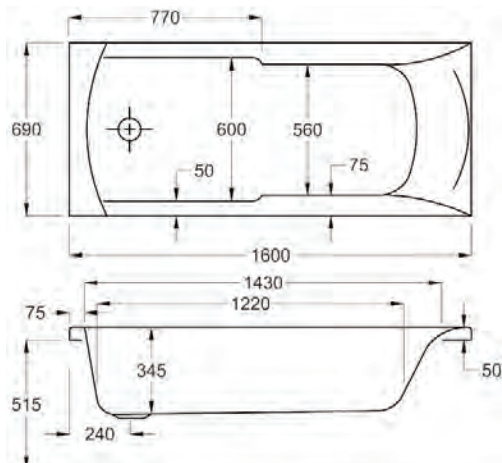

1600

carron⁵

1600 x 700mm H 515mm D 345

5 YEARS WARRANTY **138** LITRES

Variant	Product Code	Price
Bathtub	Q4-02124	£288
Front Panel	Q4-02316	£122
End Panel	Q4-02285	£96
CARRONITE L Shape Panel	Q4-02503	£345

carronite™

1600 x 700mm H 515mm D 345

30 YEARS WARRANTY **138** LITRES

Variant	Product Code	Price
Bathtub	Q4-02125	£540
Front Panel	Q4-02317	£174
End Panel	Q4-02271	£127
CARRONITE L Shape Panel	Q4-02503	£345