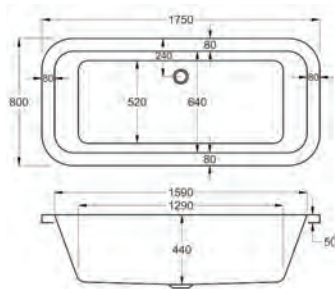

From **£589**

1750

carron 5 Halcyon Square Inset

1750 x 800mm H 550mm D 440

5 YEARS WARRANTY	286 LITRES
----------------------------	----------------------

Variant	Product Code	Price
Bathtub	Q4-02487	£589

carronite™