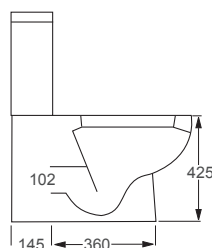

Kala

Q4-12161	Flush Fit WC Pan	£107
Q4-12159	Top Flush 6/3ltr Cistern	£88
Q4-12170	Soft Close Seat	£103

Technical Information

- Soft close seat, for family safety and noise reduction.
- Short projection WC, perfect for saving space.