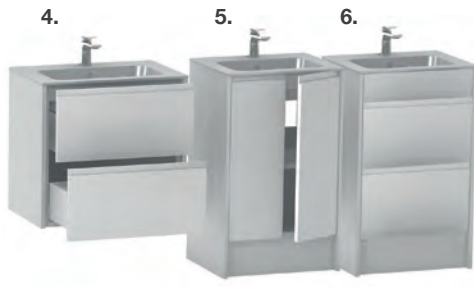

SELTER PRICING

CARCASS KEYS:

© = CARCASS

- **AW** ALPINE WHITE   **GL** GREY LINEN
- **CY** CLAY   **AL** ANTHRACITE LINEN

FINISH CODE	©
PAGE NUMBER	
FINISH NAME	

HOW TO ORDER

When ordering, the two asterisks (**) shown after the product code must be replaced by the Letter Code representing the door style and finish required. These Letter Codes are shown at the top of each pricing page in the range, and listed below.

Example:
The WC unit shown below in the example, if required in Selter Pearl should be ordered as: **4226ST** **PL** This will ensure the correct fascia panels will be added automatically to your order.

Alternatively, all components can be ordered separately using the Breakdown Codes listed alongside the prices. In this instance both the carcass finish code and fascia finish codes will need to be specified.

EXAMPLE	SIZE (W X D X H)	PRODUCT CODE		Carcass	Upper Panel	Lower Panel
	500 x 218 x 811	4226ST**	££££	4062s	2010	5031
500 x 303 x 811	4426ST**	££££	4062	2010	5031	

1. **SELTER - ST**
   PEARL - **PL**
   OYSTER - OR
2. PORTLAND STONE - PS
   SHALE - SE
3. LAGOON MIST - LM
   SPRUCE - SU
4. MARITIME BLUE - MT
   SLATE - ST

UNIT MATRIX

FOR UNIT DIMENSIONS AND PRICING
BREAKDOWN INFORMATION SEE PAGE 337.

1. 400, 500, 600 & 700 Floor Standing WC Unit
2. 400 One Door Basin Unit
3. 400, 500, 600 & 700 Two Door Basin Unit
4. 500, 600 & 800 Two Drawer WH Vanity Unit
5. 500 & 600 Floor Standing Vanity Unit
6. 500, 600 & 800 Two Drawer FS Vanity Unit
7. 150, 200, 250, 300 & 400 One Door Wall Unit
8. 300 One Door Mirrored Wall Unit
9. 400, 500 & 600 Two Door Wall Unit
10. 500 & 600 Two Door Wall Unit
11. 300 High Rise Unit
12. 300 Full Door High Rise Unit

13. 300 One Door Tall Wall Unit
14. 500 & 600 Two Door Tall Wall Unit
15. 200 Toilet Roll Base Unit
16. 200 Open Base Unit
17. 200 Pull Out Toilet Roll Base Unit
18. 300 Laundry Base Unit
19. 300 Drawerline Unit
20. 300 Three Drawer Unit
21. 150, 200, 250, 300 & 400 One Door Base Unit
22. 400, 500 & 600 Two Door Base Unit