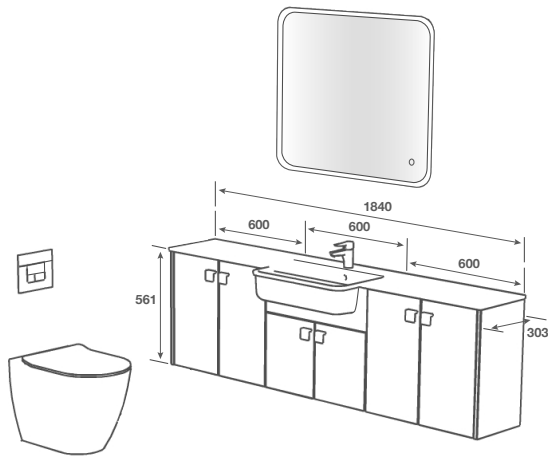

BRECON/SLATE MIST

MATT
FINISH

ALSO IN
CHILTERN
P84

ALSO IN
BOWLAND
P12

ALSO IN
CHEVIOT
P58

F SLATE MIST   **C** CLAY

F = FASCIA FINISH   C = CARCASS FINISH

ROOM FEATURES

BASIN - Fontana Wing 1844 Central Bowl

TAP - Eula Basin Chrome

PAN - Aurora BTW Pan with Collerina Seat

HANDLE - Acari Chrome

MIRROR - Mora 1410

LIGHTING - LED Strip