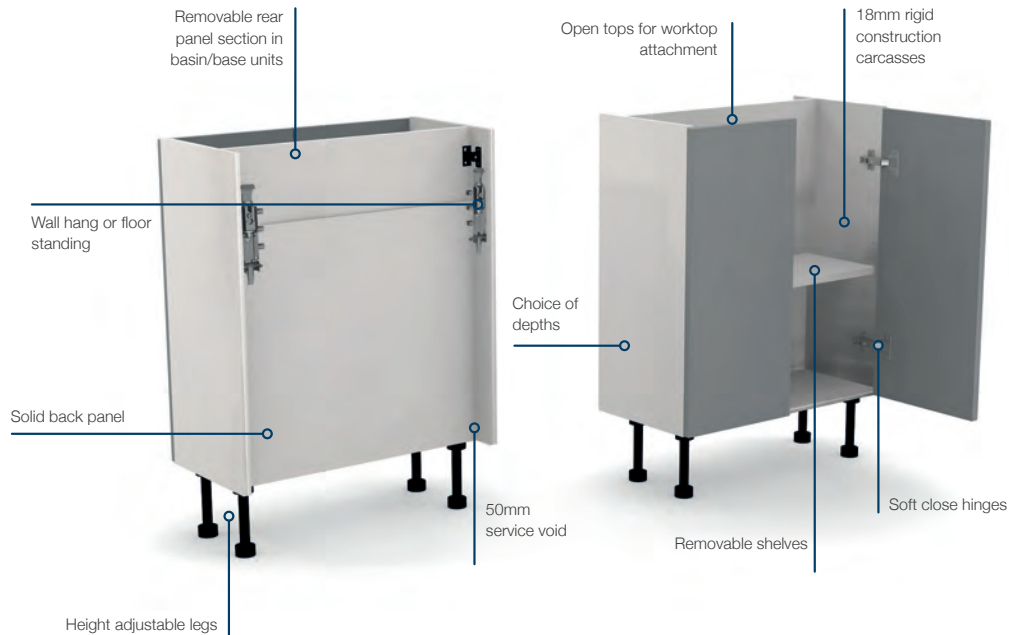

SOLID OAK PRICING

SOLID OAK SPECIFICATIONS

UNIT MATRIX

FOR UNIT DIMENSIONS AND PRICING BREAKDOWN INFORMATION SEE PAGE 337.

1. 500 & 600 Floor Standing WC Unit	6. 800 Washstand Vanity Unit	11. 300 Tall Wall Unit
2. 500, 600 Plinthline WC Unit	7. 150, 200, 250, 300 & 400 One Door Wall Unit	12. 300 Full Door Tall Wall Unit
3. 400 One Door Basin Unit	8. 250 & 300 One Door Mirrored Wall Unit	13. 300 Tall Wall Unit
4. 500, 600 & 700 Basin Unit	9. 400, 500 & 600 Two Door Wall Unit	14. 600 Tall Wall Unit
5. 600 Deep Base/Basin Unit	10. 500 & 600 Two Door Mirrored Wall Unit	15. 200 Toilet Roll Base Unit