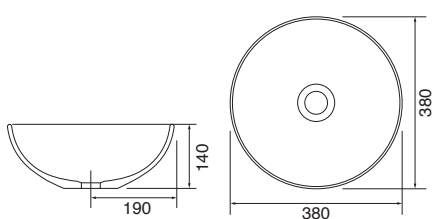

TOLEDO

9283 £295.00

Ceramic basin. Matt white. No tap hole. No overflow. This basin will require an unslotted waste, see page 333. Dia 380mm

NEW