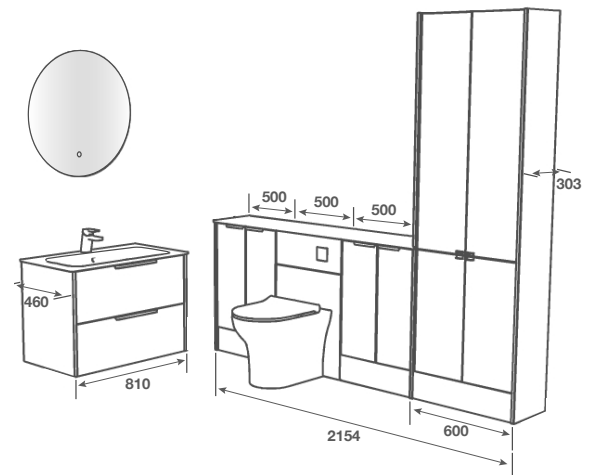

F SOFT BLACK   **C** ANTHRACITE LINEN

ROOM FEATURES

BASIN - Vesima 800 Ceramic

TAP - Olite Basin Chrome

PAN - Cleveland BTW Rimless Pan with Ballina Seat

WORKTOP - White Crystal Calypstone Aura 12mm Worktop

HANDLE - Barretos Chrome

MIRROR - Velas 700