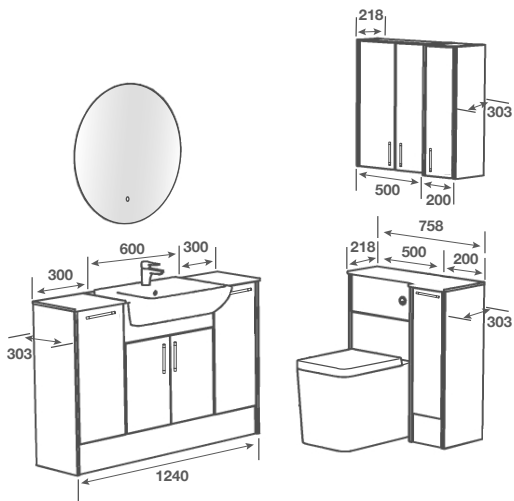

BRECON/STONE GLOSS

HIGH
GLOSS
FINISH

F STONE GLOSS   **C** CLAY

F = FASCIA FINISH   C = CARCASS FINISH

ROOM FEATURES

BASIN - Charlotte Semi Recessed

TAP - Eula Basin Brushed Brass

PAN - Denville BTW Pan with Hillston Seat

WORKTOP - Stratus White Calypstone Aura 12mm

HANDLE - Furnas Brass

MIRROR - Velas 700