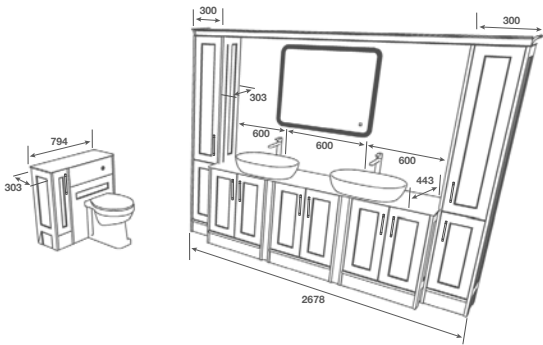

PENTLAND / MARITIME BLUE

ALSO IN
SELTER
P142

MATT
PAINT
FINISH

F MARITIME BLUE   **C** NATURAL OAK

F = FASCIA FINISH   C = CARCASS FINISH

ROOM FEATURES

BASIN - 2x Bouro 470 Sit-On

TAP - Lori Tall Basin Chrome

PAN - Georgia BTW Pan

WORKTOP - Cirrus White Calypstone Aura 12mm

HANDLE - Furnas Brushed Nickel

MIRROR - Mora 950