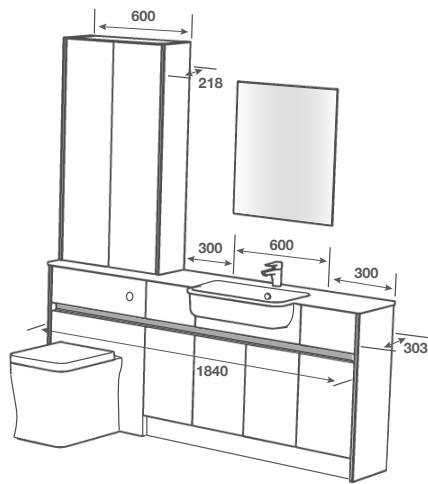

BOWLAND/METALLIC SLATE

ALSO IN
CHEVIOT
P60

MATCHING
EDGING

GLOSS
METALLIC
FINISH

GLASS
EFFECT
EDGING

F METALLIC SLATE   **C** GREY LINEN   **E** METALLIC SLATE

F = FASCIA FINISH   C = CARCASS FINISH   E = EDGE FINISH

ROOM FEATURES

BASIN - Fontana Wing 1844 RH

TAP - Eula Basin Matt Black

PAN - Denver BTW Pan with Casula Seat

MIRROR - Plain 661mm High x 562mm Wide

HANDLE - Stainless Steel Profile

LIGHTING - LED Strip