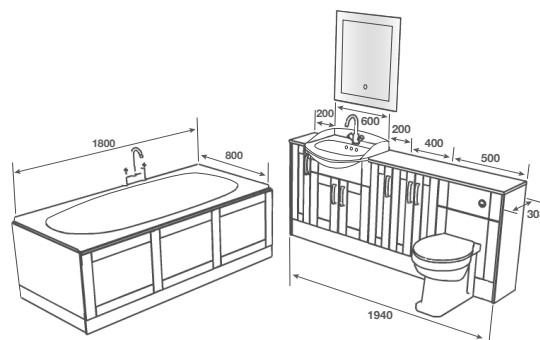

CONTOUR DUSK GREY/CHILTERN

F CONTOUR DUSK GREY   **C** GREY LINEN

F = FASCIA FINISH   C = CARCASS FINISH

ROOM FEATURES

- BASIN - Oakland Semi Recessed
- TAP - Avola Basin Chrome
- PAN - Georgia BTW Pan
- WORKTOP - Polar Quartz Matt Square Edge 22mm
- HANDLE - Lorena Chrome
- MIRROR - Avelar 600