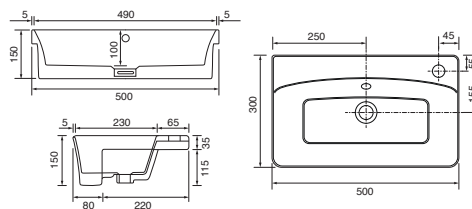

CHARLOTTE

37.9112 £355.00

Ceramic basin. Single tap hole with integrated overflow. Supplied with a chrome overflow ring which can be changed for alternative colours. Suitable for the 600 and 700 standard depth basin units only. 550w x 420d mm.