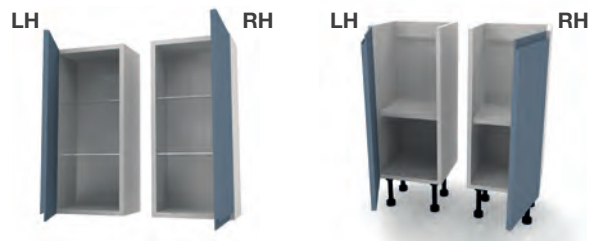

PL P136 PEARL	OR P137 OYSTER	PS P138 PORTLAND STONE	SE P139 SHALE	LM P140 LAGOON MIST	SU P141 SPRUCE	MT P142 MARITIME BLUE	ST P143 SLATE

SELTER - THE INTEGRAL HANDLE RANGE

As Selter uses an integral handle design, the units have to be specified for Left or Right hinged doors.
The images indicate LH (Left Hinged) or RH (Right Hinged) for both base and wall units.
(A LH base unit door can be used as a RH wall unit door, a RH base door as a LH wall door)

TWO DRAWER WALL HUNG VANITY UNITS

Including Grey Linen carcass, soft close drawers, drawer fascias, end panels and wall fixing kit.
Select basin/worktop below.

SIZE (W X D X H)	CODE	INC VAT	Carcass	Drawer Front	Plineth	Plinth	End Panel
500 x 390 x 561	1411ST**	£877.00	1069GL	5070x2	-	-	3427x2
600 x 390 x 561	1414ST**	£955.00	1071GL	5071x2	-	-	3427x2
800 x 390 x 561	1416ST**	£992.00	1073GL	5073x2	-	-	3427x2
600 x 460 x 561	1614ST**	£992.00	1076GL	5071x2	-	-	3428x2
800 x 460 x 561	1616ST**	£1039.00	1078GL	5073x2	-	-	3428x2