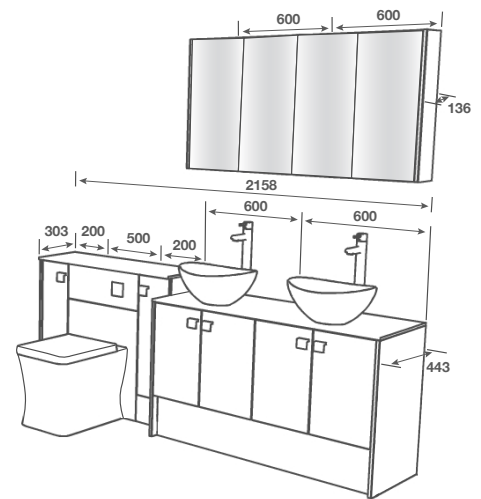

HIGH GLOSS FINISH

GLASS EFFECT EDGING

ALSO IN BOWLAND P11

CHEVIOT

FROST GREY/CHEVIOT

F FROST GREY   **C** TITANIUM   **E** GLASS EFFECT

F = FASCIA FINISH   C = CARCASS FINISH   E = EDGE FINISH

ROOM FEATURES

BASIN - Fremont White Sit-On

TAP - Melfi Tall Chrome

PAN - Denver BTW Pan with Casula Seat

WORKTOP - Black Crystal Calypstone Aura 12mm

HANDLE - Acari Chrome