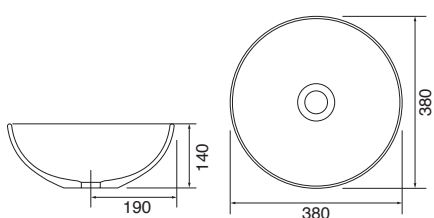

TOLEDO

9285 £295.00

Ceramic basin. Matt black. No tap hole. No overflow. This basin will require an unslotted waste, see page 333. Dia 380mm

NEW