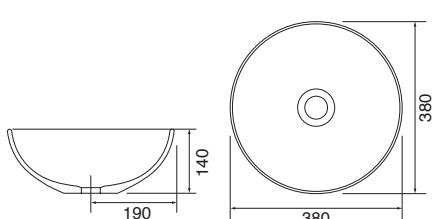

TOLEDO

9284 £295.00

Ceramic basin. Matt grey. No tap hole. No overflow. This basin will require an unslotted waste, see page 333. Dia 380mm

NEW