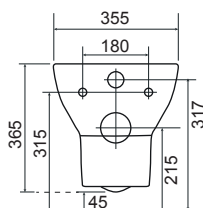

Anniston Wall Hung Rimless Pan with Wingham Seat.

LO SC TP

AURORA - RIMLESS

36.9185.01 £464.00

Aurora Wall Hung Rimless Pan with Collerina Seat.

LO SC TP

CHARLOTTE

36.9116.01 £631.00