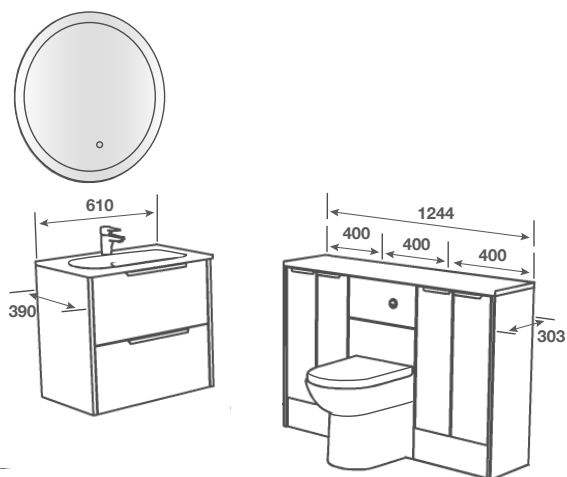

F = FASCIA FINISH C = CARCASS FINISH

ROOM FEATURES

BASIN - Orani 600 Cast Gloss

TAP - Eula Basin Matt Black

PAN - Madison BTW Pan with Beechworth Seat

WORKTOP - Veneered Oak 22mm

HANDLE - Barretos Black

MIRROR - Portel 700