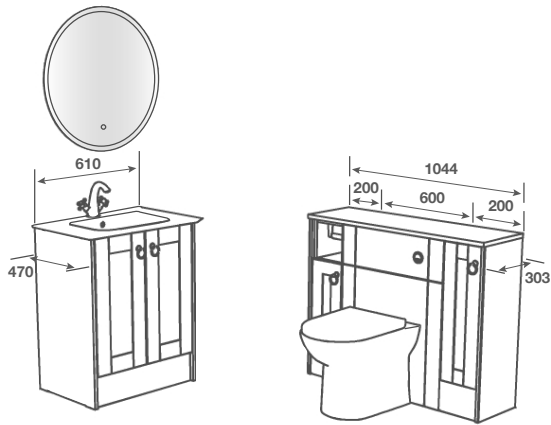

CHILTERN/CONTOUR BLUE ASH

F CONTOUR BLUE ASH   **C** GREY LINEN

F = FASCIA FINISH   C = CARCASS FINISH

ROOM FEATURES

BASIN - Banari Ceramic Washstand

TAP - Caprice Basin Brushed Brass

PAN - Madison BTW Pan with Beechworth Seat

WORKTOP - Cirrus White Calypstone Aura 18mm

HANDLE - Campina Brushed Brass

MIRROR - Portel 700