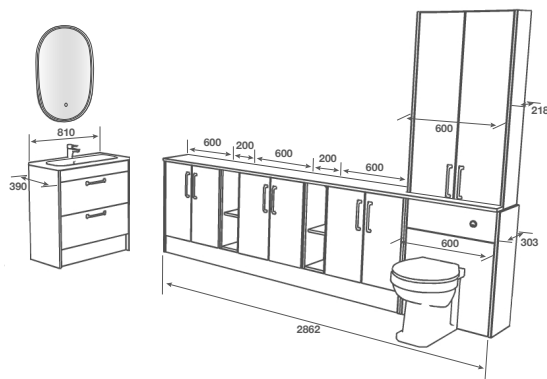

SOFT TOUCH MATT FINISH

ALSO IN CHILTERN P85

ALSO IN BOWLAND P15

ALSO IN CHEVIOT P61

BRECON

HUNTER GREEN/BRECON

F HUNTER GREEN   **C** ANTHRACITE LINEN

F = FASCIA FINISH   C = CARCASS FINISH

ROOM FEATURES

- BASIN - Idro 800 Cast
- TAP - Eula Basin Brushed Brass
- PAN - Georgia BTW Pan with Cotton White Wentworth Seat
- WORKTOP - Polar Quartz Matt Postformed 22mm
- HANDLE - Furnas Brass
- MIRROR - Lagoa 800