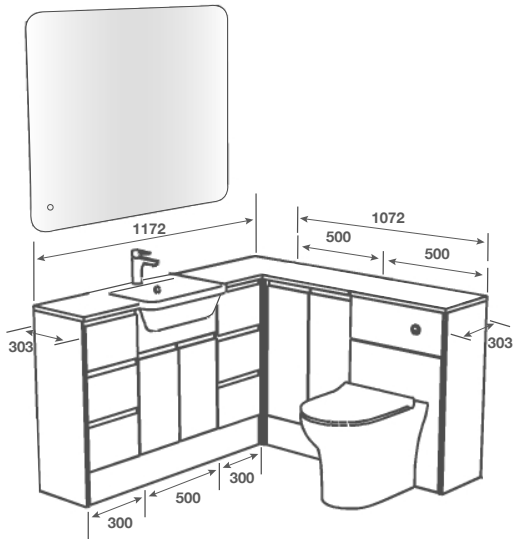

SELTER/MARITIME BLUE

ALSO IN
PENTLAND
P124

MATT
PAINT
FINISH

F MARITIME BLUE   **C** ANTHRACITE LINEN

F = FASCIA FINISH   C = CARCASS FINISH

ROOM FEATURES

BASIN - Elan 500 Semi Recessed

TAP - Eula Basin Brushed Brass

PAN - Cleveland BTW Rimless Pan with Ballina Seat

WORKTOP - Stratus White Calypstone Aura 12mm

MIRROR - Lixa 1200