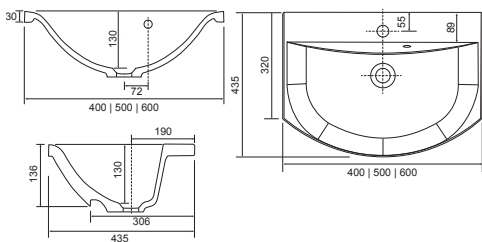

ART		
400	37.3173	£305.00
500	37.3113	£320.00
600	37.3095	£360.00

Cast Marble basin. Single tap hole with external Overflow. Supplied with a chrome overflow ring which can be changed for alternative colours. These basins sit directly on the carcass. Each basin size is recommended to match the carcass size (i.e 400 basin suits a 400 carcass).