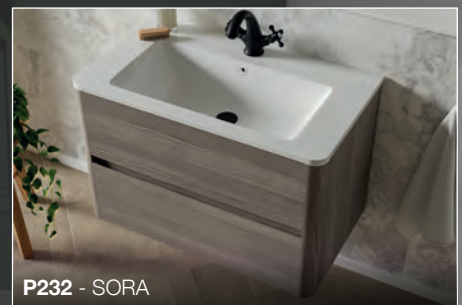

P208 - LORETO

P232 - SORA