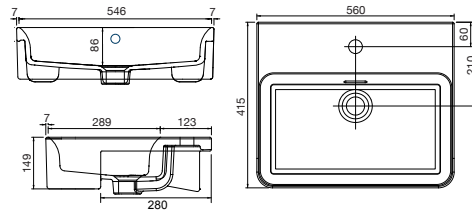

SEMI RECESSED BASINS

KEYS:

CE CERAMIC

CM CAST MARBLE

AURORA

37.9120 £192.00

Ceramic basin. Single tap hole with integrated overflow. Supplied with a chrome overflow ring which can be changed for alternative colours Suitable for 600 and 700 standard depth basin units only. 550w x 420d mm.