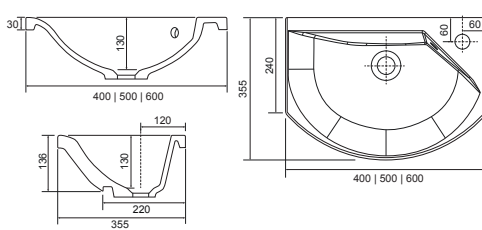

ART SLIMLINE		
SL 400	37.3174	£305.00
SL 500	37.3114	£320.00
SL 600	37.3096	£360.00

Cast Marble basin. Single tap hole with external overflow right hand side only. Supplied with a chrome overflow ring which can be changed for alternative colours. These basins sit directly on the carcass. Each basin size is recommended to match the carcass size (i.e 400 slimline basin suits a 400 slimline carcass).