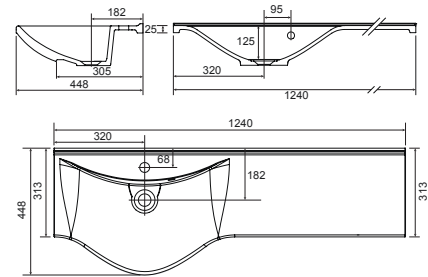

Single tap hole with external overflow. Supplied with a chrome overflow ring which can be changed for alternative colours. Suitable for use with two 600mm standard depth units with an end panel at each end. 1240w x 448d x 25h mm