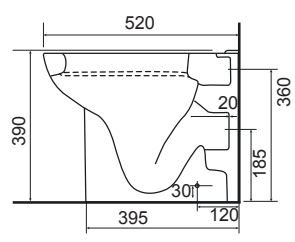

PORTLAND

36.9046.01 £352.00

Portland BTW Pan with Glenbrook Seat.