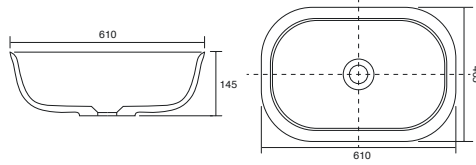

SIT ON BASINS

KEYS:

CE CERAMIC

CM CAST MARBLE

ALBARESE

3583	£348.00

Cast Marble Basin. No tap hole. No overflow. Suitable for the Deep Base/Basin unit only. *This basin will require a freeflow waste, see page **333**. 610w x 405d x 145h mm.