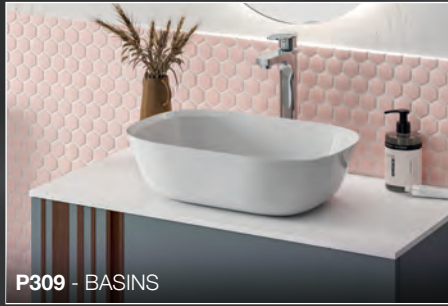

P298 - HANDLES