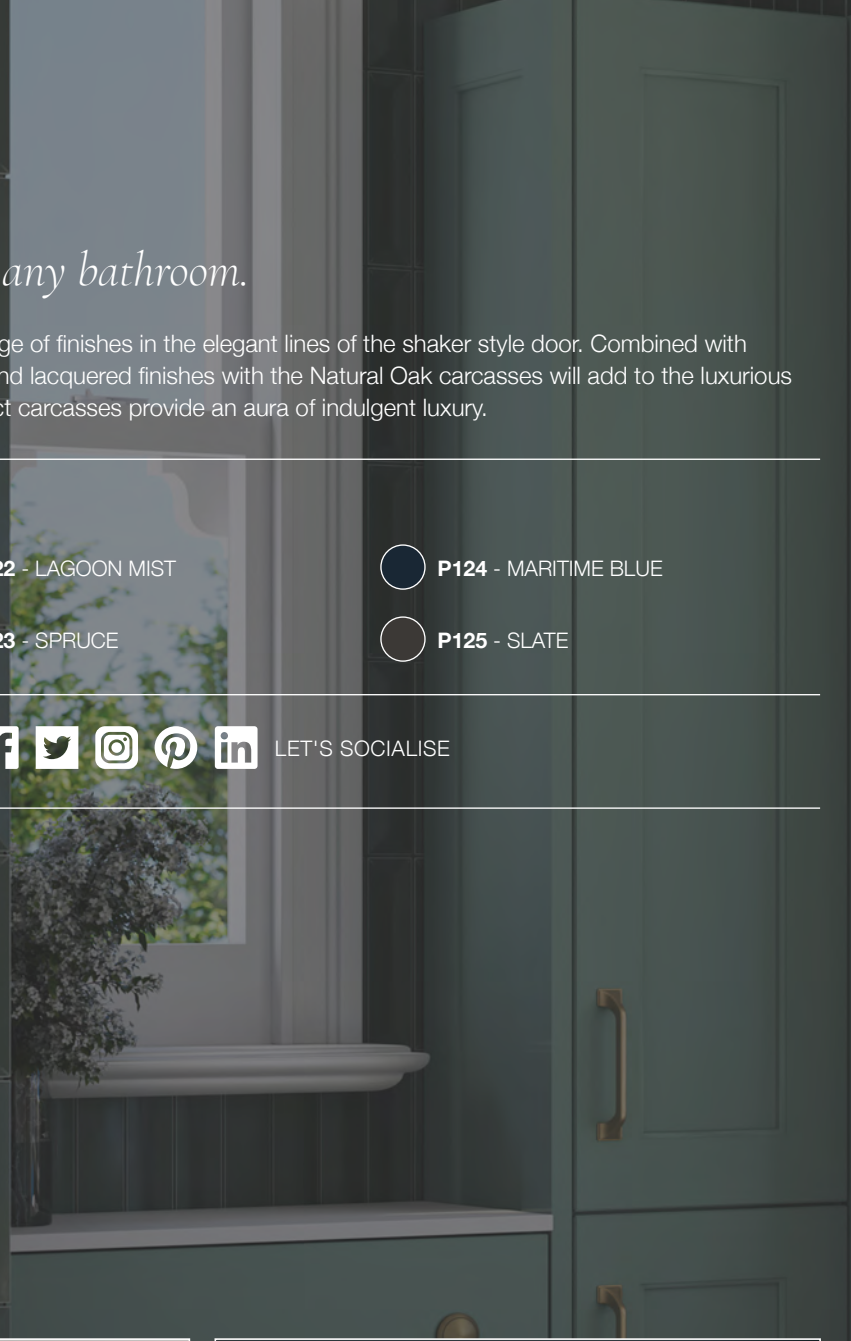

PENTLAND

A classic framed style to enhance any bathroom.

To enhance any bathroom space, choose from our range of finishes in the elegant lines of the shaker style door. Combined with pilasters and pelmeted plinths, any of the six painted and lacquered finishes with the Natural Oak carcasses will add to the luxurious design. Any of the five finishes on the Natural Oak effect carcasses provide an aura of indulgent luxury.

CONTENT

P120 - COTTON WHITE

P122 - LAGOON MIST

P124 - MARITIME BLUE

P121 - SHALE

P123 - SPRUCE

P125 - SLATE

SCAN TO VIEW PENTLAND RANGES

LET'S SOCIALISE

P124 - MARITIME BLUE