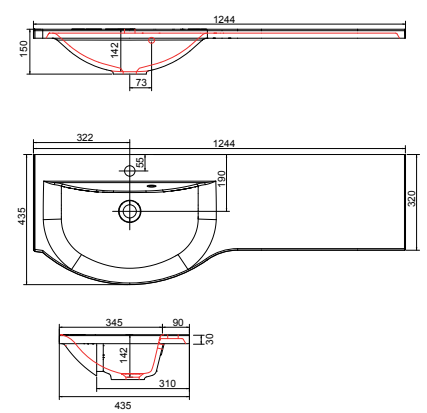

KEYS:
CE CERAMIC
CM CAST MARBLE

ART WING BASINS

ART 1244mm LEFT HAND
37.3191 £545.00