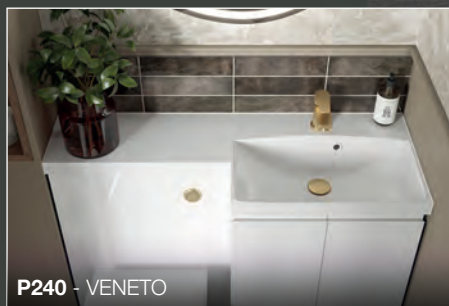

P216 - MINORI

P224 - NOVOLI

P240 - VENETO

SCAN TO VIEW VANITY FURNITURE RANGES

LET'S SOCIALISE