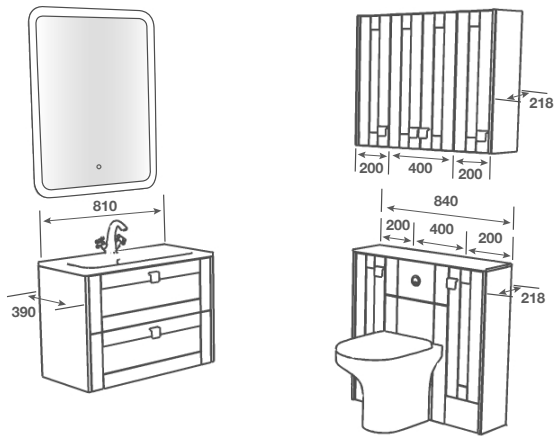

CHILTERN/SLATE MIST

ALSO IN
CHEVIOT
P56

ALSO IN
BOWLAND
P12

ALSO IN
BRECON
P36

MATT
FINISH

F SLATE MIST   **C** CLAY

F = FASCIA FINISH   C = CARCASS FINISH

ROOM FEATURES

- BASIN - Idro 800 Cast
- TAP - Caprice Basin Brushed Brass
- PAN - Charlotte BTW Pan with Temora Seat
- WORKTOP - Grey Terrazzo Calypstone Aura 18mm
- HANDLE - Mirante 128 Brushed Brass
- MIRROR - Lixa 740