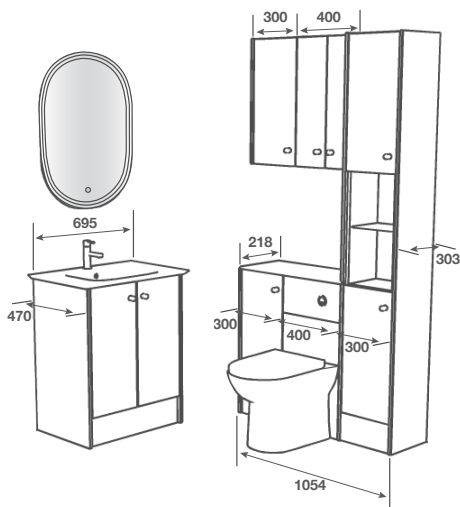

CHEVIOT/METALLIC SLATE

ALSO IN
BOWLAND
P16

MATCHING
EDGING

GLASS
EFFECT
EDGING

GLOSS
METALLIC
FINISH

F METALLIC SLATE   **C** TITANIUM   **E** GLASS EFFECT

F = FASCIA FINISH   C = CARCASS FINISH   E = EDGE FINISH

ROOM FEATURES

BASIN - Banari Ceramic Washstand

TAP - Tula Basin Chrome

PAN - Madison BTW Pan with Beechworth Seat

WORKTOP - Nimbus Grey Calypstone Aura 12mm

HANDLE - Lagarto Chrome

MIRROR - Lagoa 800