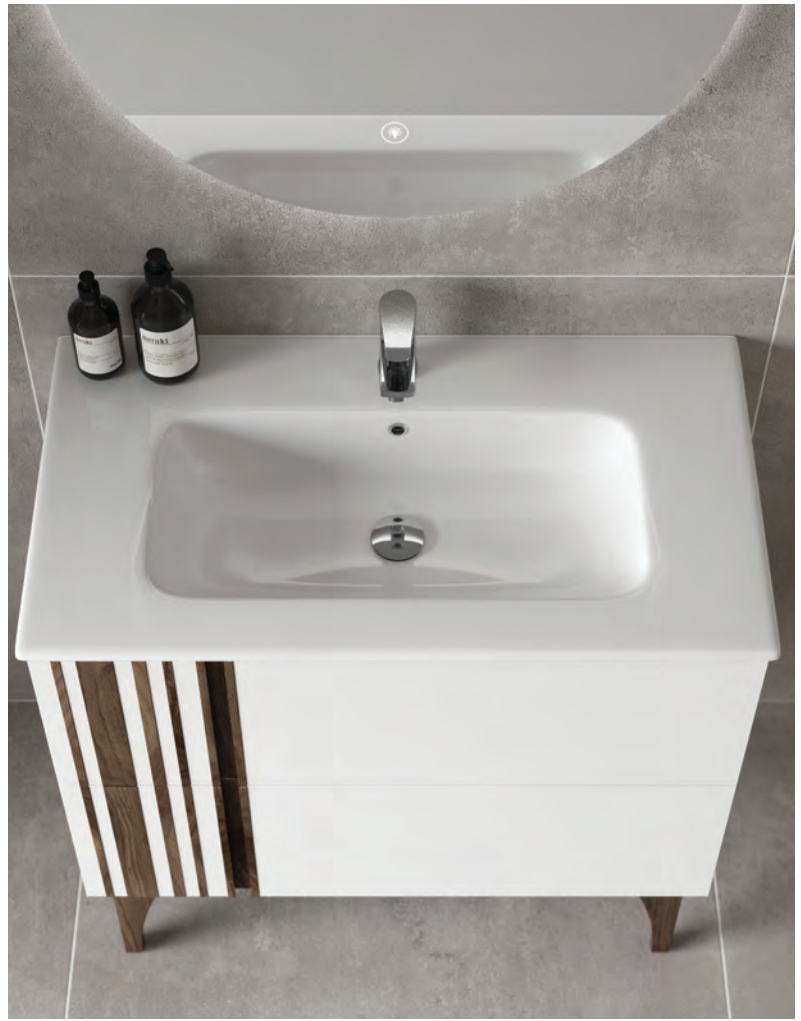

F OPAL WHITE

F = FASCIA FINISH

ROOM LOOK

BASIN - Vesima 800 Ceramic

TAP - Eula Basin Chrome

LEG - Optional Decorative Legs

MIRROR - Velas 700