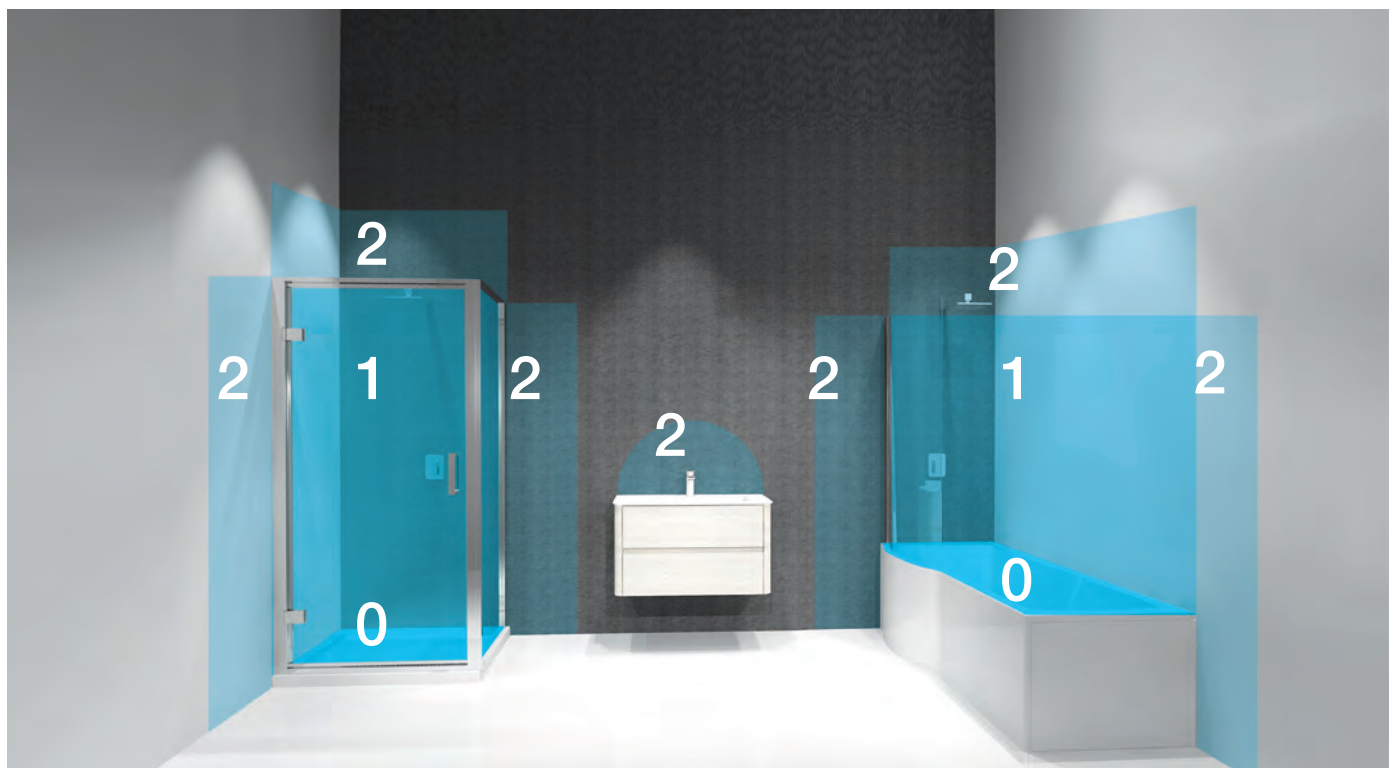

ZONED LIGHTING

Water and electricity are a dangerous combination so when choosing bathroom lights it is essential that you familiarise yourself with two terms; Bathroom Zones and IP Ratings. When purchasing bathroom lights you need to ensure that the fitting you choose has the relevant IP rating for the zone in which it is to be placed. So what are IP Ratings and Bathroom Zones?

IP Rating 1st Digit			IP Rating 2nd Digit		
Object Size	Protected against		Protected against	Tested for	
0	-	No protection.	0	-	No protection
1	>50 mm	Protection against any large surface area of the body but not deliberate tampering or force.	1	Dripping water	Dripping water – no damaging effect when tested against vertical falling water drops.
2	>12.5 mm	Fingers or similar sized tools and objects.	2	Dripping water when tilted up to 15°	Vertically dripping water has no damaging effect when the light enclosure is tilted at an angle up to 15° from its usual position.
3	>2.5 mm	Thick wires, tools and similar-sized foreign bodies.	3	Spraying water	Water falling as a spray at any angle up to 60° has no damaging effect.
4	>1 mm	Most wires, screws, etc.	4	Splashing water	Water splashing against light enclosure from any direction has no damaging effect.
5	Dust protected	Protected against dust, allowing limited ingress. (no harmful deposit)	5	Water jets	Water projected by a nozzle (6.3mm) against light enclosure from any direction shall have no damaging effect.
6	Dust tight	Dust tight. No ingress of dust.	6	Powerful water jets	Water projected in powerful jets (12.5mm nozzle) against the light enclosure from any direction has no damaging effect.
			7	Immersion up to 1m	Water won't infiltrate even when light enclosure is immersed in water up to 1m in depth. Duration of upto 30 minutes.
			8	Immersion beyond 1m	The equipment is suitable for continuous immersion in water under. Conditions specified by the manufacturer.

IP 67

IP67. The item is protected from dust and capable of withstanding water immersion upto 1 meter for 30 minutes.

ZONE 0 Covers the areas inside the bath or shower tray. If you decide to illuminate this area the fittings must be low voltage and must have a minimum rating of IP67 making them immersion proof.

ZONE 2 Covers the area 0.6M outside the bath's perimeter and to a height of 2.25M from the floor. As with Zone 1, a minimum IP44 rating is required for this area.

ZONE 1 Incorporates the area directly above the bath or shower tray to a height of 2.25m from the floor. A light with a minimum IP44 rating is required for this area. If the light uses a 240V supply, a 30ma RCD (residual current device) must be used to protect the circuit in this zone.

ZONE 3 Outside zones cover areas which fall outside of zones 0, 1 and 2 and are well away from any contact with water. No IP ratings are required for light fittings in this area.