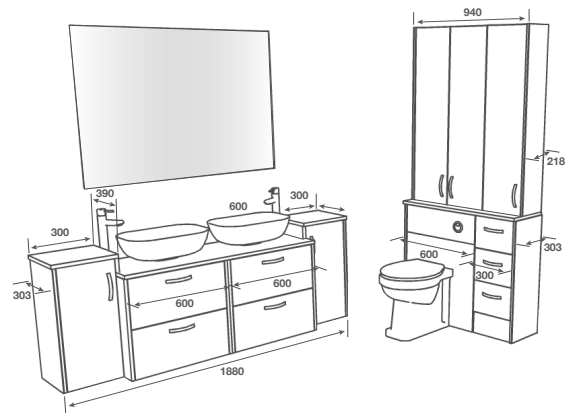

WORKTOP - Cirrus White Calyptstone Aura 18mm

HANDLE - Lorena Chrome

MIRROR - Plain 861mm High x 1200mm Wide

LIGHTING - LED Strip

CHEVIOT PRICING

MATCHING EDGING

Hard-wearing PVC edge to match the face finish exactly.