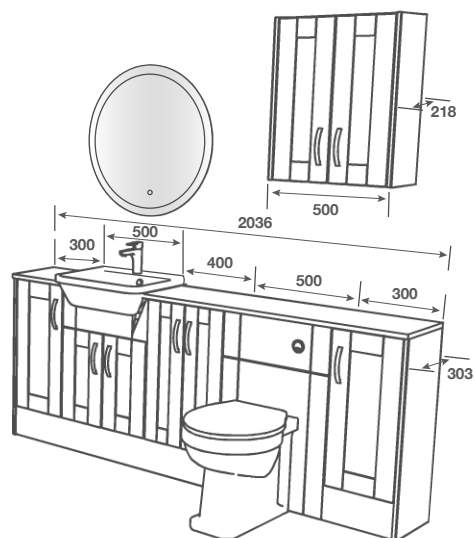

CHILTERN/CONTOUR CARBON

PAINTED
WOOD
EFFECT

F CONTOUR CARBON   **C** ANTHRACITE LINEN

F = FASCIA FINISH   C = CARCASS FINISH

ROOM FEATURES

BASIN - Elan 500 Semi Recessed

TAP - Fiera Basin Brushed Brass

PAN - Madison BTW with Beechworth Seat

WORKTOP - Grey Terrene Square Edge 22mm

HANDLE - Furnas Brushed Brass

MIRROR - Portel 700