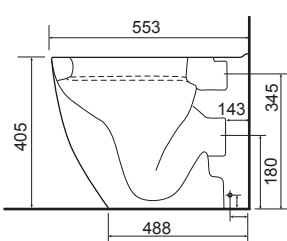

VEGAS

36.9174.01 £405.00

Vegas BTW Pan with Moura Seat.