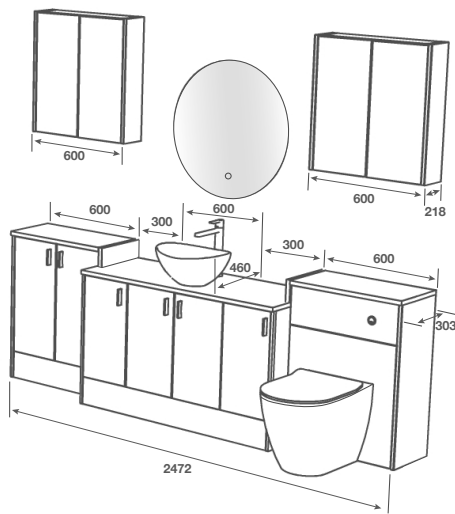

BRECON/BASALT MIST

MATT
FINISH

F BASALT MIST   **C** CLAY

F = FASCIA FINISH   C = CARCASS FINISH

ROOM FEATURES

BASIN - Fremont White Sit-On

TAP - Lori Tall Basin Chrome

PAN - Aurora BTW Pan with Collerina Seat

WORKTOP - Cirrus White Calypstone Aura 18mm

HANDLE - Felinto Stone

MIRROR - Velas 700