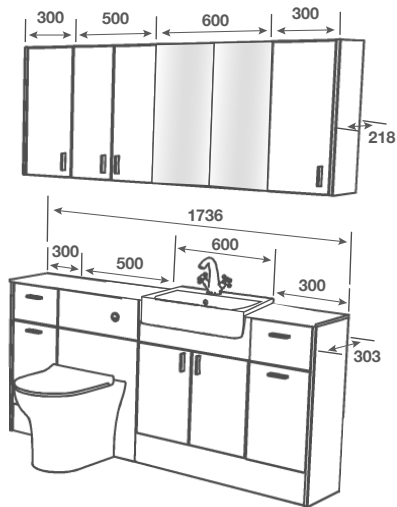

F SHOREWOOD   **C** CLAY

F = FASCIA FINISH   C = CARCASS FINISH

ROOM FEATURES

BASIN - Brunswick Semi Recessed

TAP - Caprice Basin Matt Black

WORKTOP - Storm Grey Calypstone Aura 12mm

HANDLE - Felinto Graphite