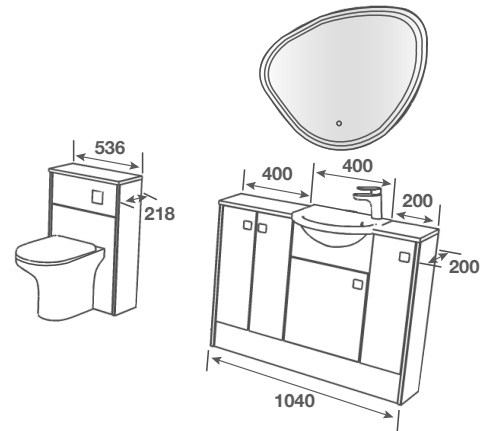

F DUSKY BLUE   **C** CLAY

F = FASCIA FINISH   C = CARCASS FINISH

ROOM FEATURES

- BASIN - Art 400 Slimline
- TAP - Cento Basin Chrome
- PAN - Charlotte BTW Pan with Temora Seat
- WORKTOP - Grey Terrazzo Calypstone Aura 18mm
- HANDLE - Tucano Chrome
- MIRROR - Mouriz 800