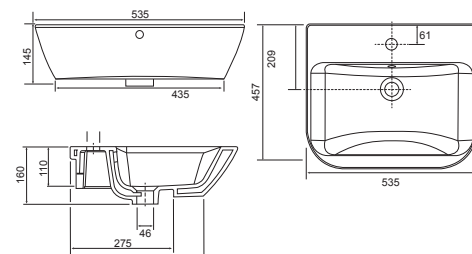

DANBURY

37.9177 £285.00

Ceramic basin. Single tap hole with integrated overflow. Supplied with a chrome overflow ring. Suitable for 600 and 700 standard depth basin units only. 535w x 457d mm.