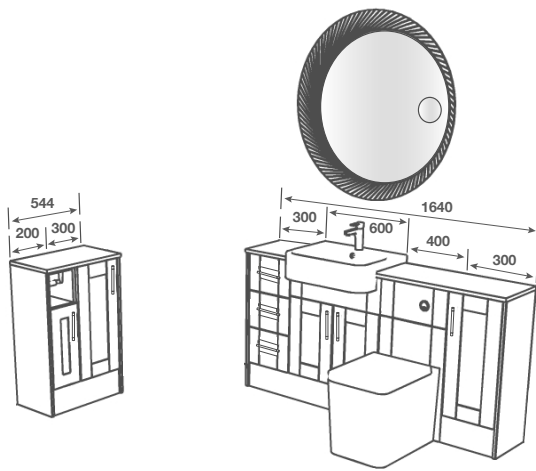

BASIN - Tulsa Semi Recessed

TAP - Busca Basin Brushed Brass

PAN - Charlotte Wall Hung Pan with Temora Seat

WORKTOP - Cirrus White Calypstone Aura 18mm

HANDLE - Furnas Brushed Brass

MIRROR - Orba 1000

TAILOR YOUR LOOK