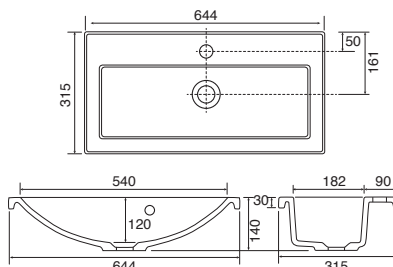

FINESSE 644

3540 £325.00

Cast Marble Basin. Single tap hole with integrated overflow. Supplied with a chrome overflow ring which is not interchangeable. Suitable for 600mm base/basin units with additional 18mm end panels. 644 x 315 x 30mm.