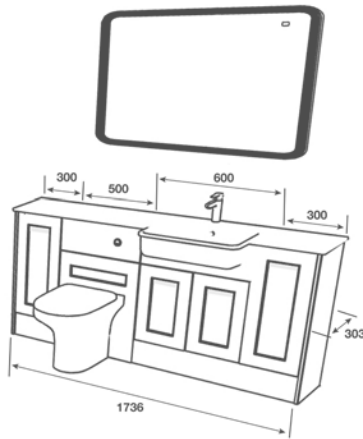

KENTMERE / LAGOON MIST

ALSO IN
PENTLAND
P122

ALSO IN
SELTHER
P140

MATT
PAINT
FINISH

F LAGOON MIST   **C** GREY LINEN   **E** LAGOON MIST

F = FASCIA FINISH   C = CARCASS FINISH   E = EDGE FINISH

ROOM FEATURES

BASIN - Fontana 1844 Right Hand Bowl

TAP - Aquila Chrome

PAN - Cleveland BTW with Ballina Seat

MIRROR - Mora 1410