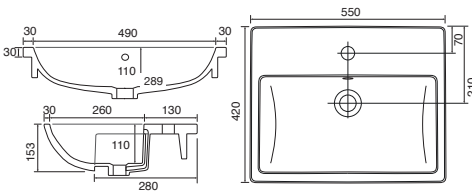

CHARLOTTE

37.9112 £355.00

Ceramic basin. Single tap hole with integrated overflow. Supplied with a chrome overflow ring which can be changed for alternative colours. Suitable for the 600 and 700 standard depth basin units only. 550w x 420d mm.