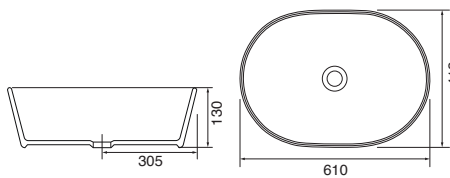

ONTARIO

9168 £162.00

Ceramic basin. No tap hole. No overflow. Suitable for the Deep Base/Basin unit only. This basin will require an unslotted waste, see page 333. The free flowing version is recommended. 610w x 412d x 130h mm