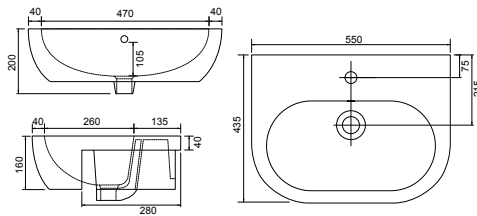

SEMI RECESSED BASINS

KEYS:

CE CERAMIC

CM CAST MARBLE

AURORA

37.9120 £192.00

Ceramic basin. Single tap hole with integrated overflow. Supplied with a chrome overflow ring which can be changed for alternative colours Suitable for 600 and 700 standard depth basin units only. 550w x 420d mm.