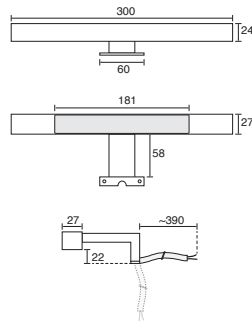

LED LIGHTING

LED PLINTH/FLYOVER

3925 £141.00

W29 x D16 x H29 mm
4x1.2W • Transformer Included
Pack of 4.

3924 £150.00

W29 x D16 x H29 mm
4x1.2W • Transformer Included
Pack of 4.

3919 £90.00

W15 x D41 x H15 mm
4x2W • Transformer Included • IP67
Pack of 4.

LED OVERLIGHTS

3920 £135.00

W300 x D98 x H45 mm
4.5W • Mains wired • IP21

LED LIGHTING STRIPS

3927 £70.00

1 METRE

3928 £85.00

2 METRE

3929 £115.00

6w/M. 325lm/M. 3500K LED. LED Driver IP20.
Integrated LEDs 5mm wide. Cool Light.
Supplied with 12v LED Driver.

What is an LED Lighting Strip?

Supplied in 3 popular length kits, these lighting strips can be cut to fit any size of unit. The special 3M self-adhesive backing tape will enable you to stick them to almost any surface with ease.

Kits include a 12v Adapter/LED Driver