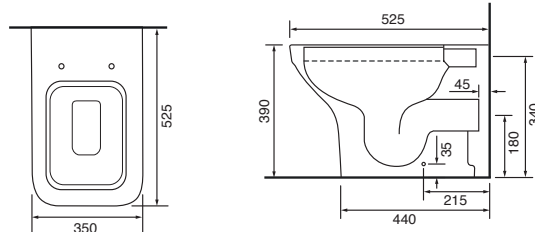

DENVER

36.9076.01 £541.00

Denver BTW Pan with Casula Seat.

36.9076.02 £553.00

Denver BTW Pan with Kempsey Seat.