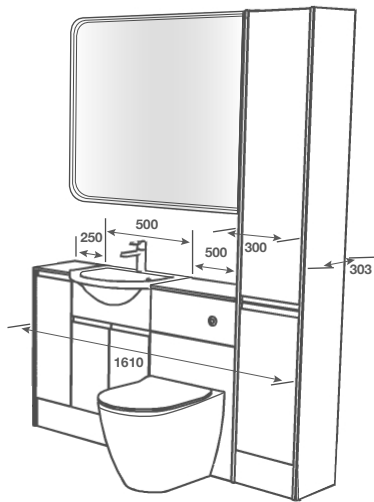

SELTER / PORTLAND STONE

MATT
PAINT
FINISH

F PORTLAND STONE   **C** GREY LINEN

F = FASCIA FINISH   C = CARCASS FINISH

ROOM FEATURES

BASIN - Art 500

TAP - Lori Basin Chrome

PAN - Aurora BTW Pan with Collerina Seat

WORKTOP - Cirrus White Calypstone Aura 12mm

MIRROR - Lixa 1200