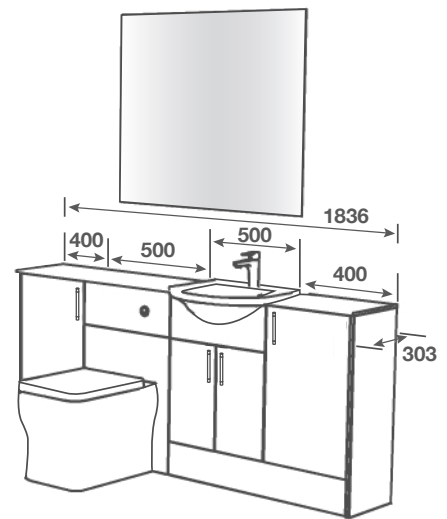

GLOSS METALLIC FINISH

GLASS EFFECT EDGING

ALSO IN BOWLAND P13

CHAMPAGNE/CHEVIOT

CHEVIOT

F CHAMPAGNE   **C** TITANIUM   **E** GLASS EFFECT

F = FASCIA FINISH   C = CARCASS FINISH   E = EDGE FINISH

ROOM FEATURES

- BASIN - Art 500
- TAP - Busca Basin Brushed Brass
- PAN - Denver BTW Pan with Casula Seat
- WORKTOP - White Cluster Postformed 22mm
- HANDLE - Furnas Brass
- MIRROR - Plain 861mm High x 1000mm Wide