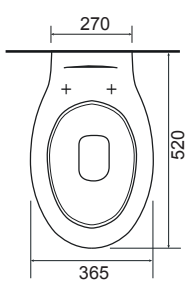

PORTLAND

36.9046.01 £352.00

Portland BTW Pan with Glenbrook Seat.