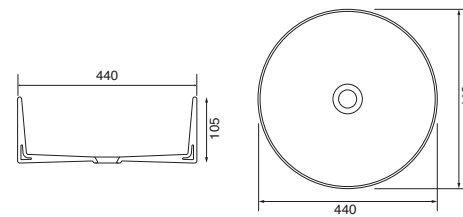

Cast Marble Basin. No tap hole. No overflow. Not suitable for slimline furniture. These basins will require a free flowing waste, see page **333**.

470 = 470w x 360d x 160h mm
600 = 600w x 360d x 160h mm..