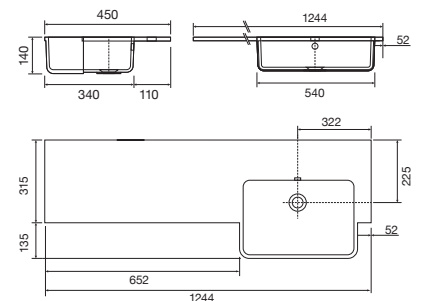

1244mm - LEFT HAND

37.3601

£635.00

1244mm - RIGHT HAND

37.3602

£635.00

Integrated overflow, no tap hole. Supplied with a white overflow ring which is not interchangeable. Suitable for use with a 1200mm run of furniture. This basin section will only suit a 600 standard carcass size. 1244w x 450d x 15h mm