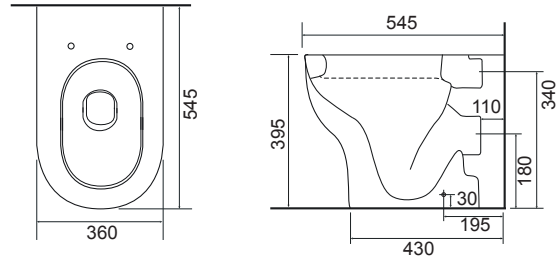

AURORA - RIMLESS

36.9184.01 £464.00

Aurora BTW Rimless Pan with Collerina Seat

BRUNSWICK - RIMLESS

36.9095.01 £595.00

Brunswick BTW Rimless Pan with Clermont Seat

CHARLOTTE

36.9110.01 £591.00