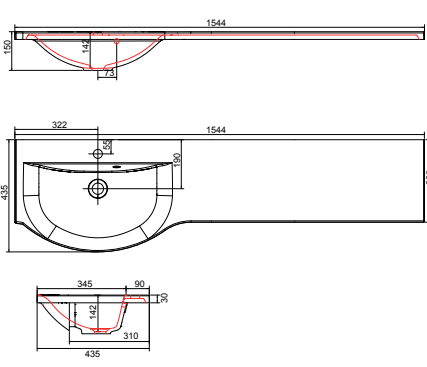

Single tap hole with integrated overflow. Supplied with a chrome overflow ring which is not interchangeable. This basin section will only suit a 600 slimline carcass size. 1244w x 355d x 30h mm

Single tap hole with integrated overflow. Supplied with a chrome overflow ring which is not interchangeable. This basin section will only suit a 600 slimline carcass size. 1244w x 355d x 30h mm

ART 1544mm LEFT HAND
37.3195 £575.00