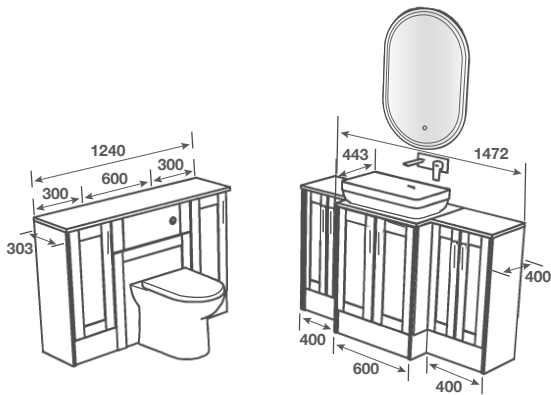

SOLID OAK

F SOLID OAK   **C** NATURAL OAK

F = FASCIA FINISH   C = CARCASS FINISH

ROOM FEATURES

BASIN - Glenside Sit-On

TAP - Arlan Wall Mounted Basin Chrome

PAN - Madison BTW Pan with Beechworth Seat

WORKTOP - Cirrus White Calypstone Aura 18mm

HANDLE - Catarina Black

MIRROR - Lagoa 800