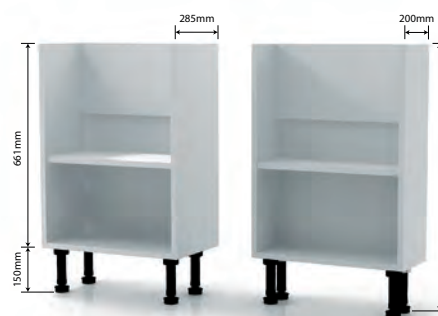

Vanity carcasses are supplied in Grey Linen only.

561MM BASE CARCASSES

(supplied with 250mm leg pack) = 811mm Overall height

DESCRIPTION	W X H X D	CODE	PRICE £
150 Base Carcass	150 x 285 x 561mm	1041	236.00
150 Base Carcass Slim	150 x 200 x 561mm	1041s	236.00
200 Base Carcass	200 x 285 x 561mm	1023	236.00
200 Base Carcass Slim	200 x 200 x 561mm	1023s	236.00
200 Toilet Roll Holder / Open Unit	200 x 285 x 561mm	1004	260.00
200 Toilet Roll Holder / Open Unit Slim	200 x 200 x 561mm	1004s	260.00
300 Base Carcass	300 x 285 x 561mm	1035	255.00
300 Base Carcass Slim	300 x 200 x 561mm	1035s	255.00
300 Base Carcass Deep	300 x 425 x 561mm	1057	315.00
400 Basin / Base Carcass	400 x 285 x 561mm	1036	315.00
400 Basin / Base Carcass Slim	400 x 200 x 561mm	1036s	315.00
500 Basin / Base Carcass	500 x 285 x 561mm	1024	315.00
500 Basin / Base Carcass Slim	500 x 200 x 561mm	1024s	315.00
500 WC / Bidet Carcass	500 x 285 x 561mm	1062	285.00
500 WC / Bidet Carcass Slim	500 x 200 x 561mm	1062s	285.00
600 Basin / Base Carcass	600 x 285 x 561mm	1002	315.00
600 Basin / Base Carcass Slim	600 x 200 x 561mm	1002s	315.00
600 Basin / Base Carcass Deep	600 x 425 x 561mm	1027	370.00
600 WC / Bidet Carcass	600 x 285 x 561mm	1061	285.00
600 WC / Bidet Carcass Slim	600 x 200 x 561mm	1061s	285.00
700 Basin Carcass	700 x 285 x 561mm	1018	315.00

661MM BASE CARCASSES

(supplied with 150mm leg pack) = 811mm Overall height