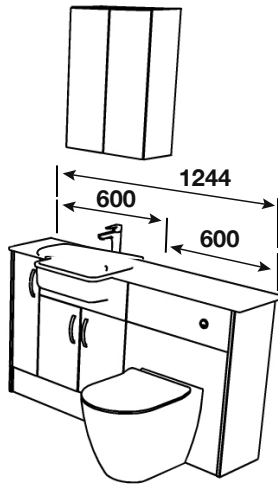

CHEVIOT / SLATE MIST

ALSO IN
BOWLAND
P12

ALSO IN
CHILTERN
P82

ALSO IN
BRECON
P36

MATT
FINISH

F SLATE MIST   **C** TITANIUM   **E** SLATE MIST

F = FASCIA FINISH   C = CARCASS FINISH   E = EDGE FINISH

ROOM FEATURES

BASIN - Caluso 1844 Solid Surface

TAP - Lonata Basin Chrome

PAN - Denver BTW Pan with Casula Seat

HANDLE - Lucina 320 Chrome

MIRROR - Farnese Mirrored Cabinet 500