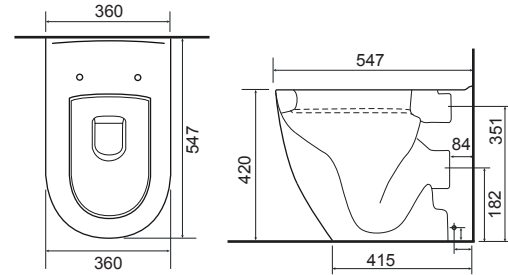

AURORA - RIMLESS

36.9184.01 £464.00

Aurora BTW Rimless Pan with Collerina Seat

BRUNSWICK - RIMLESS

36.9095.01 £595.00

Brunswick BTW Rimless Pan with Clermont Seat

CHARLOTTE

36.9110.01 £591.00