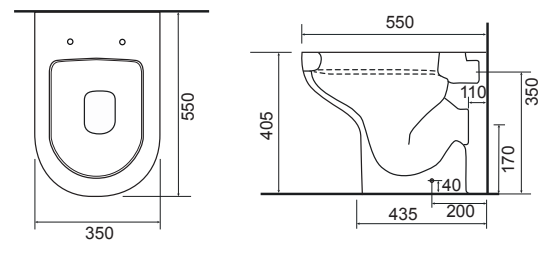

AURORA - RIMLESS

36.9184.01 £464.00

Aurora BTW Rimless Pan with Collerina Seat

BRUNSWICK - RIMLESS

36.9095.01 £595.00

Brunswick BTW Rimless Pan with Clermont Seat

CHARLOTTE

36.9110.01 £591.00