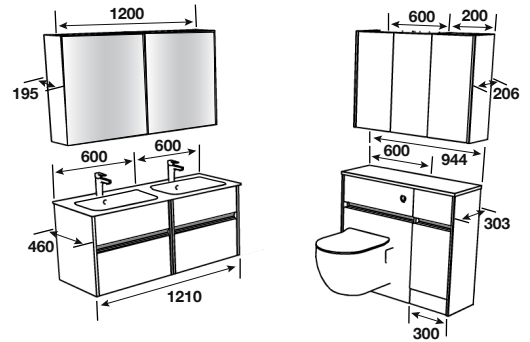

HANDLE - Brushed Brass Profile

MIRROR - Farnese Mirrored Cabinet 1200mm

BOWLAND/METALLIC SLATE

ALSO IN
CHEVIOT
P60MATCHING
EDGINGGLOSS
METALLIC
FINISHGLASS
EFFECT
EDGING

F METALLIC SLATE **C** GREY LINEN **E** METALLIC SLATE