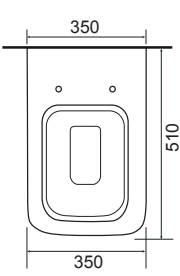

TULSA

36.9105.01 £446.00

Tulsa BTW Pan with Casula Seat.