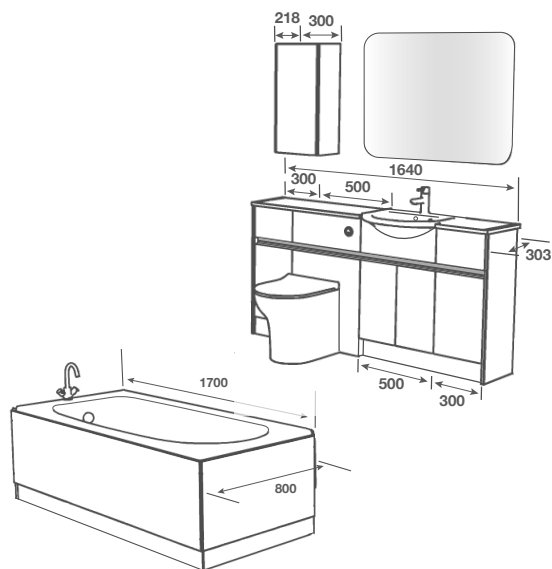

BOWLAND/SEA BREEZE

GLOSS
METALLIC
FINISH

GLASS
EFFECT
EDGING

F SEA BREEZE   **C** GREY LINEN   **E** GLASS EFFECT

F = FASCIA FINISH   C = CARCASS FINISH   E = EDGE FINISH

ROOM FEATURES

BASIN - Art 500

TAP - Melfi Basin Chrome

PAN - Cleveland BTW Rimless Pan with Ballina Seat

WORKTOP - Cirrus White Calypstone Aura 12mm

HANDLE - Stainless Steel Profile

MIRROR - Mora 950