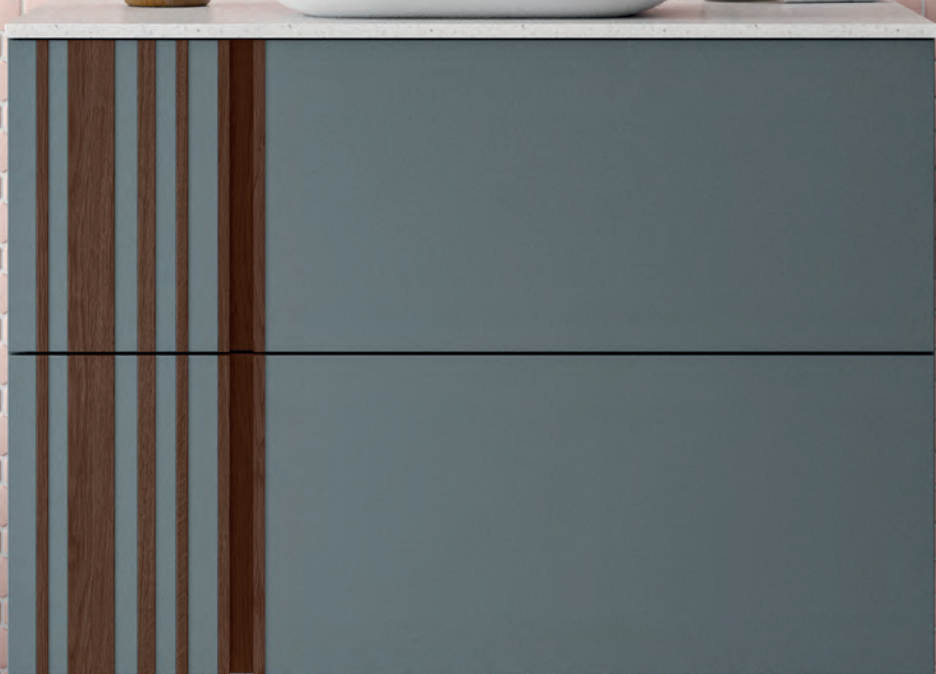

5-YEAR
GUARANTEE

MATT
FINISH

INLAID
SOLID
WALNUT