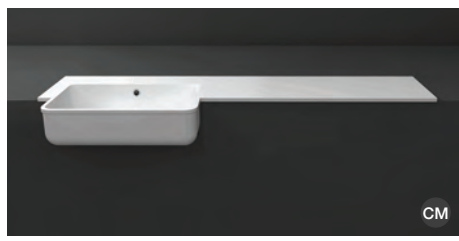

1544mm LEFT HAND
37.3603 £830.00