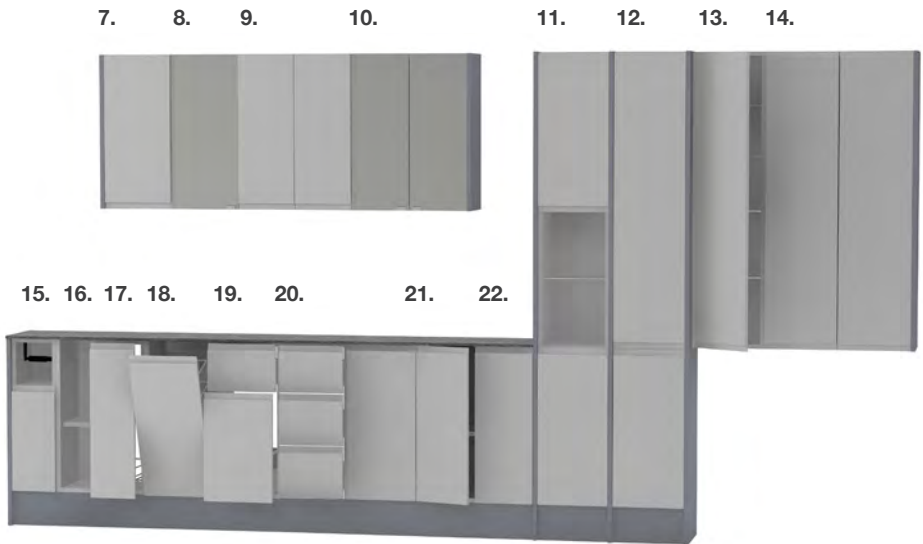

19mm painted and lacquered furniture grade MDF integrated handle doors & fascia panels. All 19mm ready assembled MFC carcasses with PVC edging. All carcasses & fascias pre-drilled & marked for fittings. Fully adjustable all-steel soft-close hinges to doors. Soft-close drawer runners with 4-way fascia adjustment. 661mm carcass with a 150mm plinth height. Choice of three finished base unit depths (218mm, 303mm & 443mm). Not suitable for installation in wet-rooms and should only be installed within a well ventilated bathroom environment.