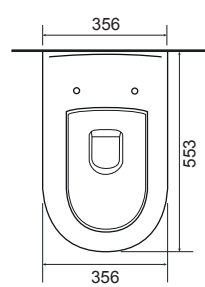

VEGAS

36.9174.01 £405.00

Vegas BTW Pan with Moura Seat.