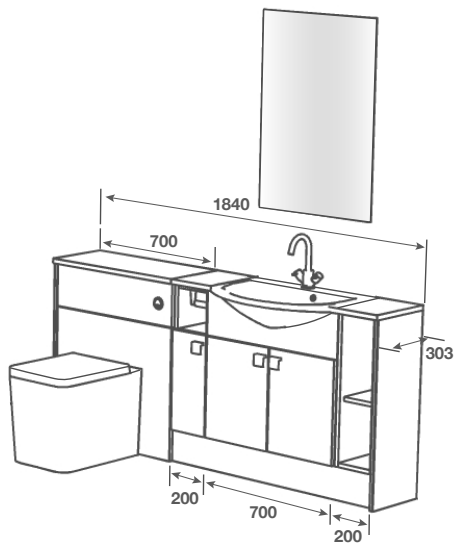

WORKTOP - Polar Quartz Matt Postformed 22mm

HANDLE - Altos Chrome

MIRROR - Plain 661mm High x 662mm Wide

F SOFT BLACK **C** ANTHRACITE LINEN

ROOM FEATURES

BASIN - Vesima 800 Ceramic

TAP - Olite Basin Chrome