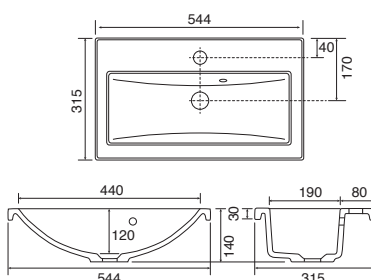

KEYS:

CE CERAMIC

CM CAST MARBLE

DROP-IN BASINS

FINESSE 544

3539 £305.00

Cast Marble Basin. Single tap hole with integrated overflow. Supplied with a chrome overflow ring which is not interchangeable. Suitable for 500mm base/basin units with additional 18mm end panels 544 x 315 x 30mm.