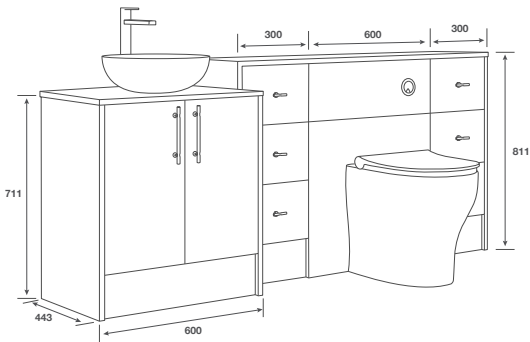

BRECON/SOFT GREEN

F SOFT GREEN   **C** CLAY

F = FASCIA FINISH   C = CARCASS FINISH

ROOM FEATURES

BASIN - Toledo Sit-On Grey

TAP - Lori Tall Chrome

PAN - Brunswick BTW Pan with Clermont Seat

WORKTOP - Grey Terrazzo Calypstone Aura 18mm

HANDLE - Barroso Fluted Bar and T-Pull Chrome

MIRROR - Ferno 600