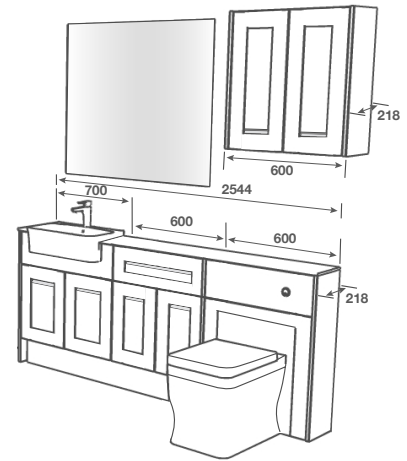

WORKTOP - Nimbus Grey Calypstone Aura 12mm

MIRROR - Plain 861mm High x 1000mm Wide

KENTMERE PRICING

HOW TO ORDER

When ordering, the two asterisks (**) shown after the product code must be replaced by the Letter Code representing the door style and finish required. These Letter Codes are shown at the top of each pricing page in the range, and listed below.