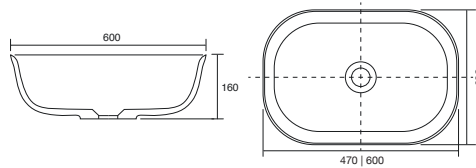

BOURO

470	3584	£275.00
600	3585	£325.00

Cast Marble Basin. No tap hole. No overflow. Not suitable for slimline furniture. These basins will require a free flowing waste, see page **333**.

470 = 470w x 360d x 160h mm
600 = 600w x 360d x 160h mm..