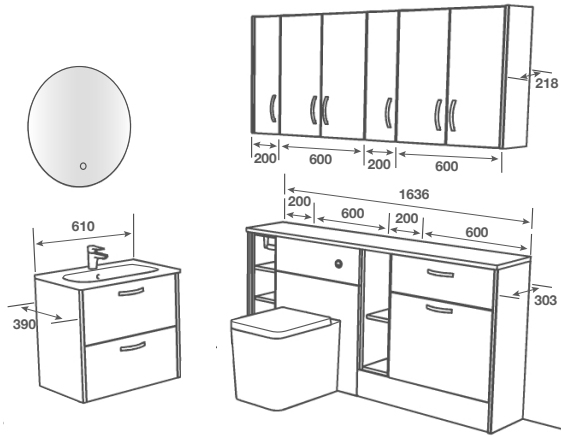

HANDLE - Catarina Black

MIRROR - Plain 661mm High x 462mm Wide

BRECON/CLAY GLOSS

F CLAY GLOSS **C** CLAY

F = FASCIA FINISH C = CARCASS FINISH

ROOM FEATURES

BASIN - Idro 600 Cast
 TAP - Eula Basin Matt Black
 PAN - Brunswick BTW with Clermont Seat
 WORKTOP - Black Terrene Square Edge 22mm
 HANDLE - Catarina Black
 MIRROR - Velas 600