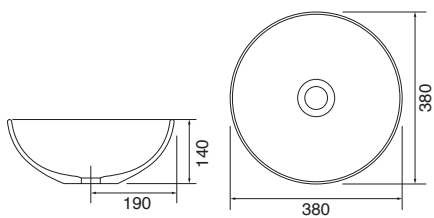

KEYS:

CE CERAMIC

CM CAST MARBLE

SIT-ON BASINS

TOLEDO

9282 £195.00

Ceramic basin. Gloss white. No tap hole. No overflow. This basin will require an unslotted waste, see page 333. Dia 380mm

NEW