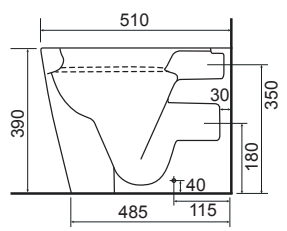

TULSA

36.9105.01 £446.00

Tulsa BTW Pan with Casula Seat.