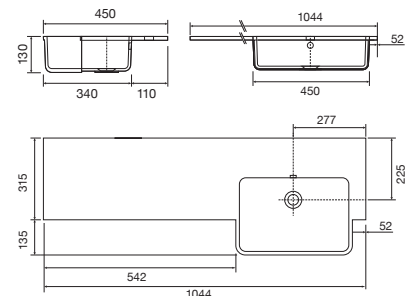

FONTANA WING BASINS

1044mm - LEFT HAND

37.3518

£520.00

1044mm - RIGHT HAND

37.3519

£520.00

Integrated overflow, no tap hole. Supplied with a white overflow ring which is not interchangeable. Suitable for use with a 1000mm run of furniture. This basin section will only suit a 500 standard carcass size. 1044w x 450d x 15h mm