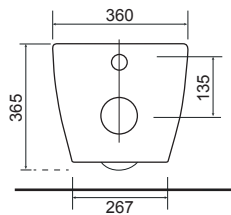

AURORA - RIMLESS

36.9185.01 £464.00

Aurora Wall Hung Rimless Pan with Collerina Seat.