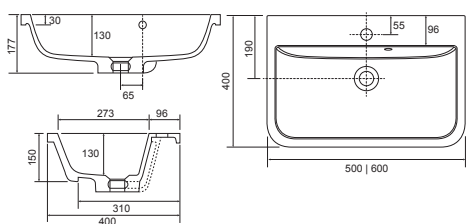

ELAN

500 **37.3506** £370.00

600 **37.3507** £370.00

Cast Marble basin. Single tap hole with integrated overflow. Supplied with a chrome overflow ring which is not interchangeable. These basins sit directly on the carcass. Each basin size is recommended to match the carcass size (i.e 500 basin suits a 500 carcass).