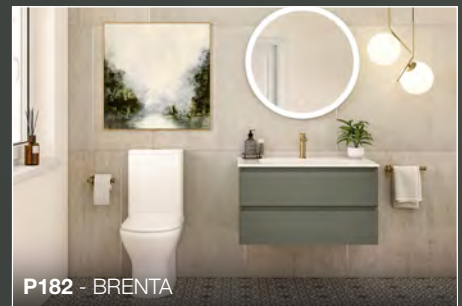

VANITY FURNITURE

Our exclusive vanity units bring a luxurious feel to any bathroom.

Available in many shapes and sizes, the range is offered with numerous basin options to help suit all individual tastes. The units themselves act as a focal point, inviting the opportunity to accessorise any bathroom around finishes, shapes and styles of the chosen design.

Every Calypso vanity unit is pre-assembled, resulting in a fast and easy installation. Additionally, vanity units give the illusion of space and offer the opportunity to dress your bathroom around the choice of finishes.

Here at Calypso, we offer 10 ranges of vanity units, all available in numerous finishes, to help you choose the perfect feature for any bathroom.

SCAN TO VIEW VANITY FURNITURE RANGES

LET'S SOCIALISE