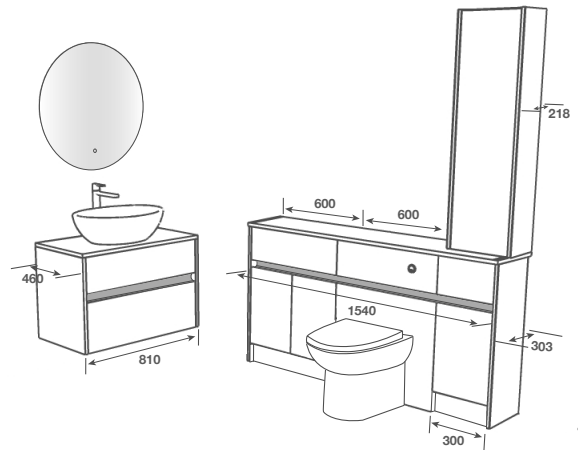

GLASS
EFFECT
EDGING

GLOSS
METALLIC
FINISH

ALSO IN
CHEVIOT
P57

CHAMPAGNE/BOWLAND

BOWLAND

F CHAMPAGNE   **C** GREY LINEN   **E** METALLIC

F = FASCIA FINISH   C = CARCASS FINISH   E = EDGE FINISH

ROOM FEATURES

BASIN - Fremont White Sit-On

TAP - Lori Tall Basin Chrome

PAN - Madison BTW Pan with Beechworth Seat

WORKTOP - Cirrus White Calypstone Aura 18mm

MIRROR - Velas 700

HANDLE - Brushed Brass Profile

LIGHTING - LED Strip