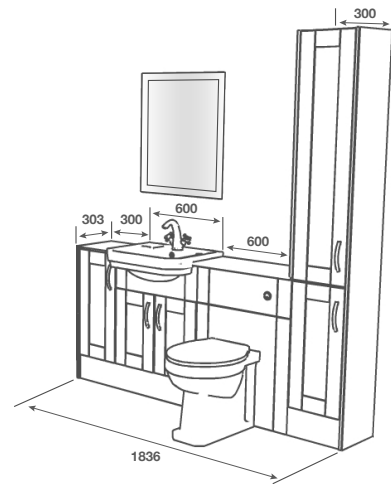

ROOM FEATURES

BASIN - Georgia Semi Recessed

TAP - Caprice Basin Matt Black

PAN - Georgia BTW Pan with Cotton White Wentworth Seat

WORKTOP - Stratus White Calypstone Aura 12mm

HANDLE - Catarina Black

MIRROR - Avelar 600