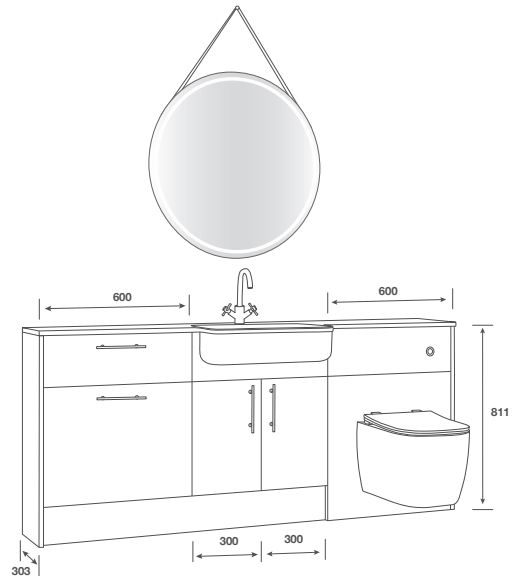

MIRROR - Ronda 800 with Hanging Strap

BRECON/BASALT MIST

MATT
FINISH

F BASALT MIST **C** CLAY

F = FASCIA FINISH C = CARCASS FINISH

ROOM FEATURES

BASIN - Fremont White Sit-On

TAP - Lori Tall Basin Chrome