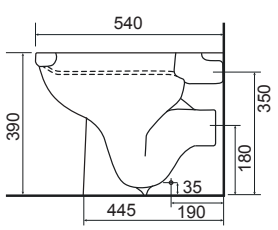

MADISON

36.9161.01 £380.00

Madison BTW Pan with Beechworth Seat