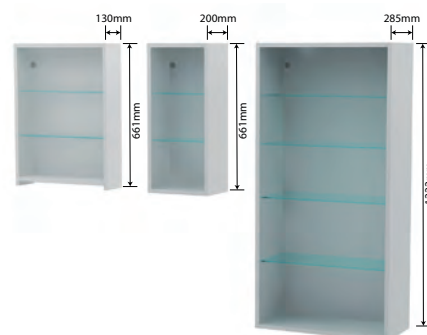

WALL CARCASSES