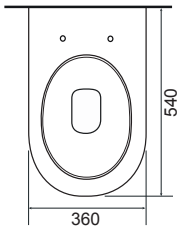

MADISON

36.9161.01 £380.00

Madison BTW Pan with Beechworth Seat