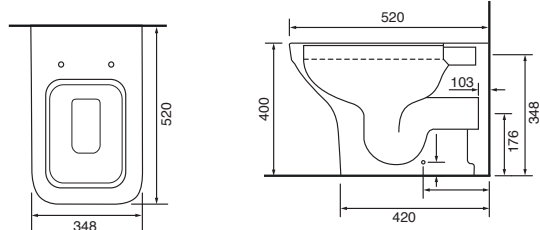

DANBURY

36.9176.01 £420.00

Danbury BTW Pan with Tullamore Seat.