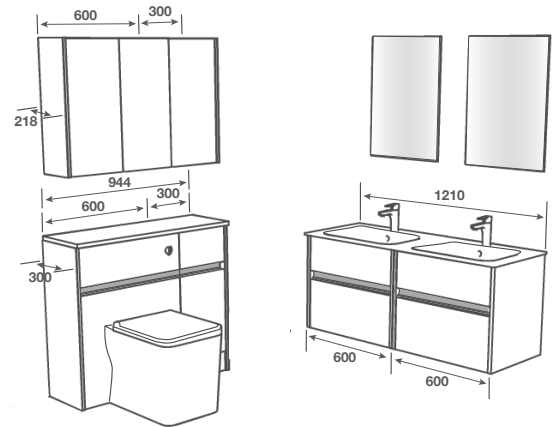

ROOM FEATURES

BASIN - Orani 1200 Cast Gloss

TAP - Busca Basin Brushed Brass

PAN - Denver BTW Pan with Kempsey Seat

WORKTOP - White Crystal Calypstone Aura 18mm

HANDLE - Brushed Brass Profile

MIRROR - Plain 661mm High x 462mm Wide