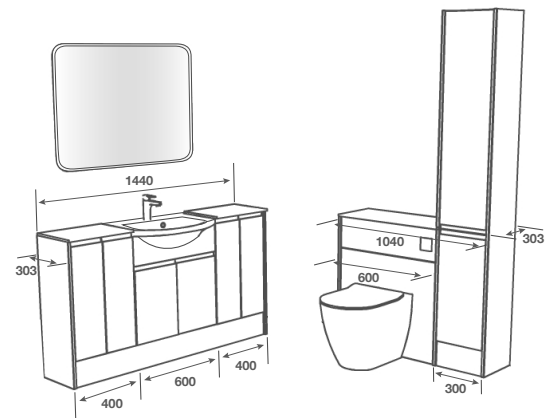

F OYSTER   **C** CLAY

F = FASCIA FINISH   C = CARCASS FINISH

ROOM FEATURES

- BASIN - Art 600
- TAP - Busca Basin Brushed Brass
- PAN - Aurora BTW Pan with Collerina Seat
- WORKTOP - Stratus White Calypstone Aura 12mm
- MIRROR - Mora 950