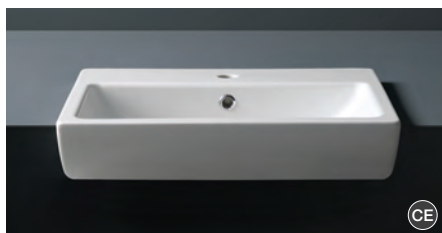

CHARLOTTE

37.9112 £355.00

Ceramic basin. Single tap hole with integrated overflow. Supplied with a chrome overflow ring which can be changed for alternative colours. Suitable for the 600 and 700 standard depth basin units only. 550w x 420d mm.