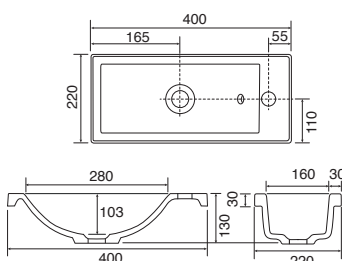

VARZI SLIMLINE 400

3177 £134.00

Cast Marble Basin. Single tap hole with external overflow. Supplied with a chrome overflow ring which can be changed for alternative colours. Reversible left/right basin positioning. Suitable for the 400 slimline base/basin units only. 400w x 220d mm.