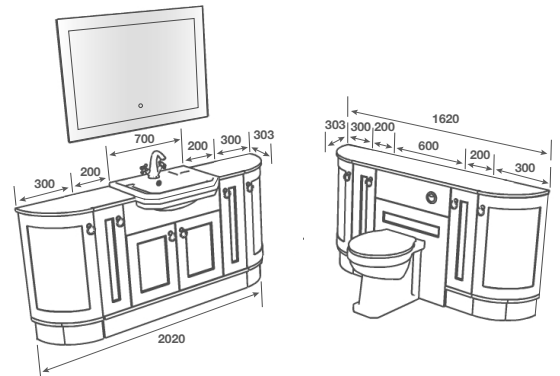

MATT
PAINT
FINISH

ALSO IN
KENTMERE
P105

ALSO IN
SELTOR
P139

SHALE/PENTLAND

PENTLAND

F SHALE   **C** NATURAL OAK

F = FASCIA FINISH   C = CARCASS FINISH

ROOM FEATURES

BASIN - Georgia Semi Recessed

TAP - Caprice Basin Chrome

PAN - Georgia BTW Pan with Shale Wentworth Seat

WORKTOP - Nimbus Grey Calypstone Aura 12mm

HANDLE - Campina Chrome

MIRROR - Avelar 1000