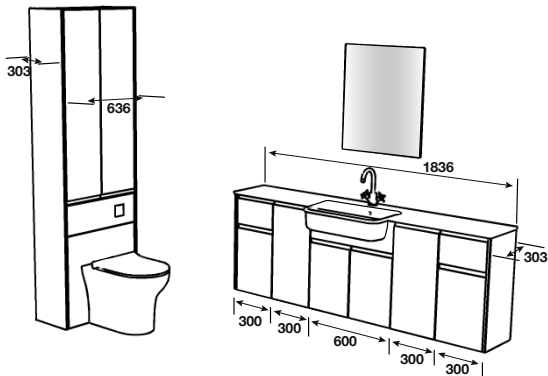

SELTER/LAGOON MIST

ALSO IN
KENTIMERE
P106

ALSO IN
PENTLAND
P122

MATT
PAINT
FINISH

F LAGOON MIST   **C** CLAY

F = FASCIA FINISH   C = CARCASS FINISH

ROOM FEATURES

BASIN - Fontana Wing 1844 Central Bowl

TAP - Imola Basin Chrome

PAN - Cleveland BTW Rimless Pan with Ballina Seat

MIRROR - Plain 661mm High x 562mm Wide