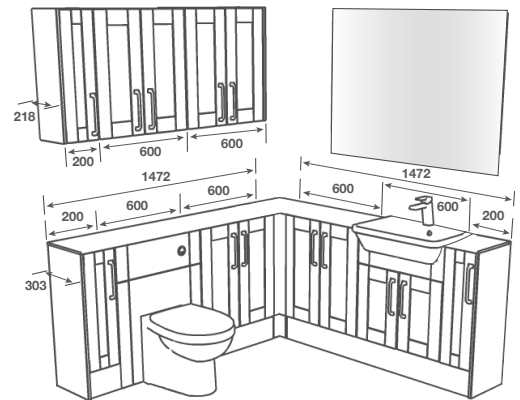

F CONTOUR BLUE SAGE   **C** CLAY

F = FASCIA FINISH   C = CARCASS FINISH

ROOM FEATURES

- BASIN - Elan 600 Semi Recessed
- TAP - Olite Basin Chrome
- PAN - Portland BTW Pan with Glenbrook Seat
- WORKTOP - Cirrus White Calyptstone Aura 12mm
- HANDLE - Felisa 160 Polished Nickel
- MIRROR - Plain 861mm High x 1000mm Wide