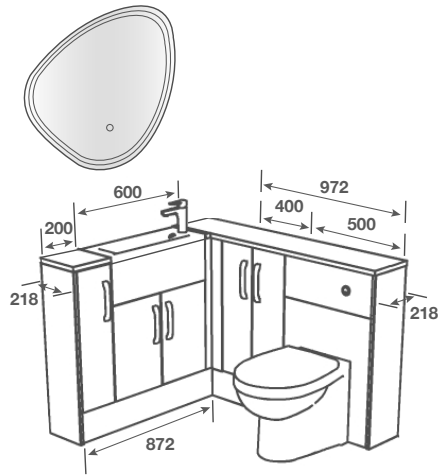

TAP - Busca Basin Matt Black

PAN - Portland BTW Pan with Glenbrook Seat

WORKTOP - Grey Terrene Square Edge 22mm

HANDLE - Catarina Black

MIRROR - Mouriz 800

HIGH GLOSS FINISH

GLASS EFFECT EDGING

ALSO IN BOWLAND P11