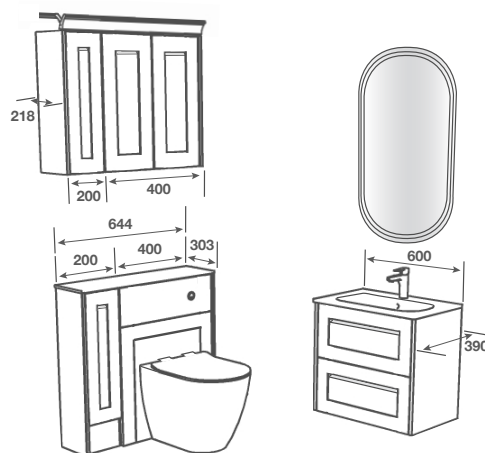

MATT
PAINT
FINISH

ALSO IN
SELTER
P139

ALSO IN
PENTLAND
P121

KENTMERE

SHALE / KENTMERE

F SHALE   **C** GREY LINEN   **E** SHALE

F = FASCIA FINISH   C = CARCASS FINISH   E = EDGE FINISH

ROOM FEATURES

BASIN - Idro 600 Cast

TAP - Imola 3 Hole Chrome

PAN - Portland BTW Pan with Glenbrook Seat

WORKTOP - Cirrus White Calyptstone Aura 18mm

MIRROR - Oliveri Tall