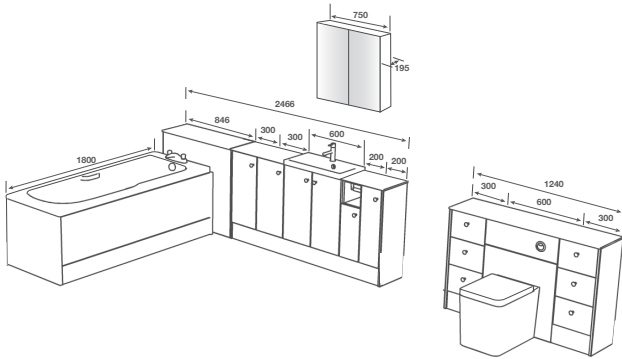

BRECON/HIGH GLOSS WHITE

HIGH
GLOSS
FINISH

F HIGH GLOSS WHITE   **C** ALPINE WHITE

F = FASCIA FINISH   C = CARCASS FINISH

ROOM FEATURES

BASIN - Finesse 600 Drop-In

TAP - Tula Basin Chrome

PAN - Denville BTW Pan with Hillston Seat

WORKTOP - Nimbus Grey Calypstone Aura 12mm

HANDLE - Bonito Chrome

MIRROR - Mouriz 800