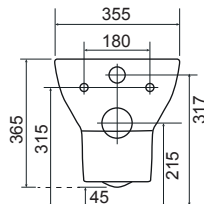

ANNISTON - RIMLESS

36.9187.01 £425.00

Anniston Wall Hung Rimless Pan with Wingham Seat.