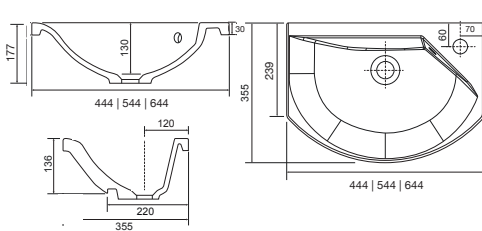

SHOULDER ART SLIMLINE		
SL 444	37.3241	£305.00
SL 544	37.3242	£320.00
SL 644	37.3243	£360.00

Cast Marble basin. Single tap hole with internal overflow, Supplied with a chrome overflow ring which is not interchangeable. The SL444, 544 & 644 basins sit on 400mm, 500mm & 600mm slimline basin units respectively with 22mm overhang on each side.