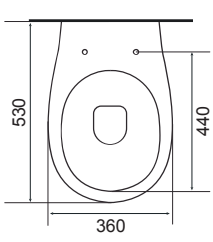

LO SC TP

MADISON

36.9161.01 £380.00

Madison BTW Pan with Beechworth Seat

LO SC TP

NASHVILLE

36.9291.01 £485.00

Nashville BTW Pan with Toukley Seat.