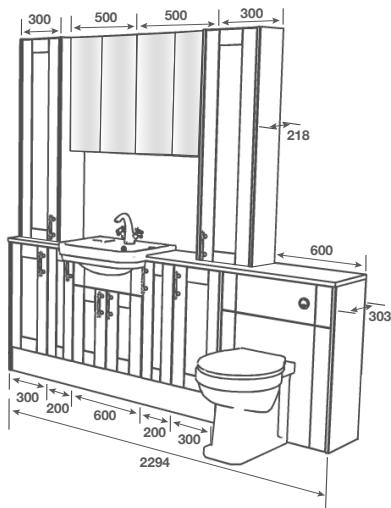

CHILTERN/CONTOUR CASHMERE

F CONTOUR CASHMERE   **C** CLAY

F = FASCIA FINISH   C = CARCASS FINISH

ROOM FEATURES

BASIN - Georgia Semi Recessed

TAP - Caprice Chrome

PAN - Georgia BTW Pan

WORKTOP - Riven Slate Postformed 22mm

HANDLE - Felisa 160 Polished Nickel

LIGHTING - LED Strip