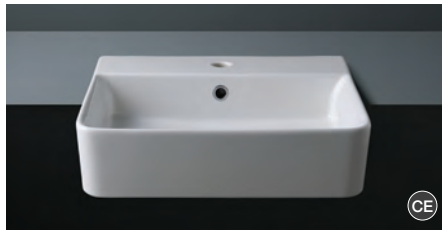

SEMI RECESSED BASINS

KEYS:

CE CERAMIC

CM CAST MARBLE

AURORA

37.9120 £192.00

Ceramic basin. Single tap hole with integrated overflow. Supplied with a chrome overflow ring which can be changed for alternative colours Suitable for 600 and 700 standard depth basin units only. 550w x 420d mm.