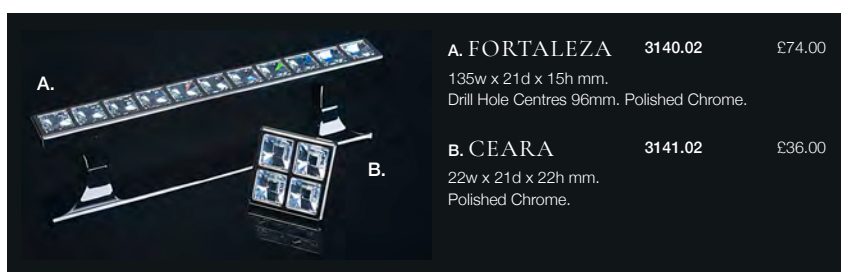

A. FORTALEZA 3140.02 £74.00
135w x 21d x 15h mm.
Drill Hole Centres 96mm. Polished Chrome.

B. CEARA 3141.02 £36.00
22w x 21d x 22h mm.
Polished Chrome.