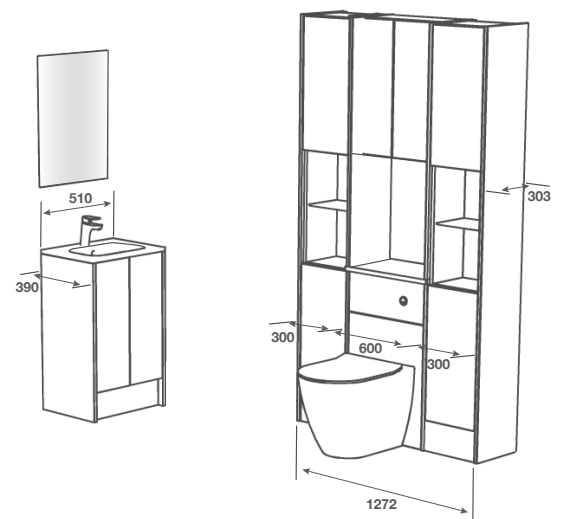

HANDLE - Catarina Black

MIRROR - Plain 661mm High x 462mm Wide

BRECON/CLAY GLOSS

F CLAY GLOSS **C** CLAY

F = FASCIA FINISH C = CARCASS FINISH

ROOM FEATURES

BASIN - Idro 600 Cast
 TAP - Eula Basin Matt Black
 PAN - Brunswick BTW with Clermont Seat
 WORKTOP - Black Terrene Square Edge 22mm
 HANDLE - Catarina Black
 MIRROR - Velas 600