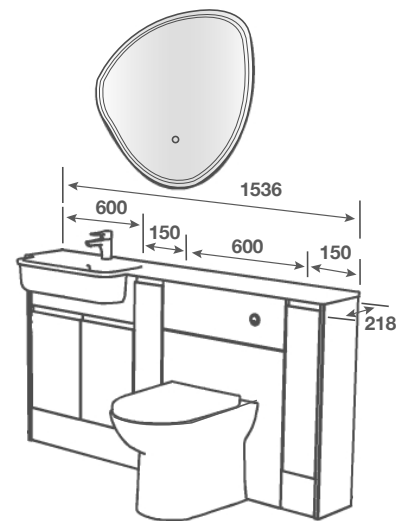

MATT
PAINT
FINISH

ALSO IN
PENTLAND
P121

ALSO IN
KENTMERE
P105

SHALE/SELTNER

SELTNER

F SHALE   **C** CLAY

F = FASCIA FINISH   C = CARCASS FINISH

ROOM FEATURES

BASIN - Fontana Wing 1544 Left Hand Bowl

TAP - Eula Basin Brushed Brass

PAN - Madison BTW Pan with Beechworth Seat

MIRROR - Mouriz 800