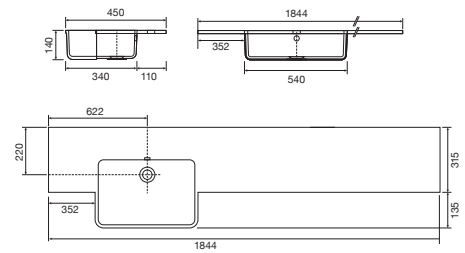

FONTANA WING BASINS

KEYS:

- CE** CERAMIC
- CM** CAST MARBLE
- SS** CAST MARBLE

1844mm LEFT HAND

37.3605 £915.00

1844mm RIGHT HAND

37.3606 £915.00

Integrated overflow, no tap hole. Supplied with a white overflow ring which is not interchangeable. Suitable for use with a 1800mm run of furniture. This basin section will only suit a 600 standard carcass size. 1844w x 450d x 15h mm