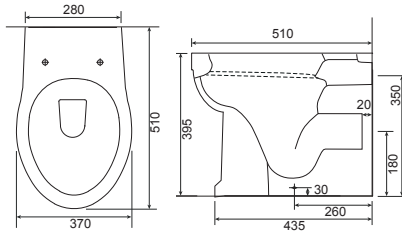

OAKLAND WITH COLOURED SEAT

36.9018.09	£403.00	36.9018.02	£403.00
Oakland BTW Pan with Spruce Wentworth Seat.		Oakland BTW Pan with Cotton White Wentworth Seat.	
36.9018.07	£403.00	36.9018.04	£403.00
Oakland BTW Pan with Maritime Wentworth Seat.		Oakland BTW Pan with Shale Wentworth Seat.	
36.9018.06	£403.00	36.9018.05	£403.00
Oakland BTW Pan with Slate Wentworth Seat.		Oakland BTW Pan with Lagoon Mist Wentworth Seat.