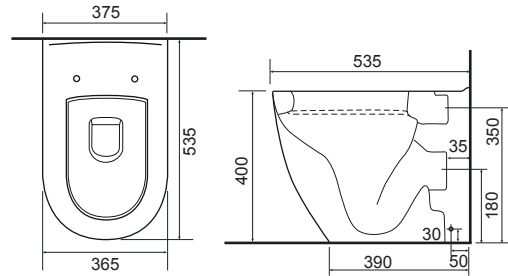

1. **KEYS:**
2. **LO** LIFT OFF SEAT
   - **SC** SOFT CLOSE
   - **TP** TOP FIX SEAT

BACK TO WALL WC SETS

AURORA

36.9117.01 £442.00

Aurora BTW Pan with Collerina Seat