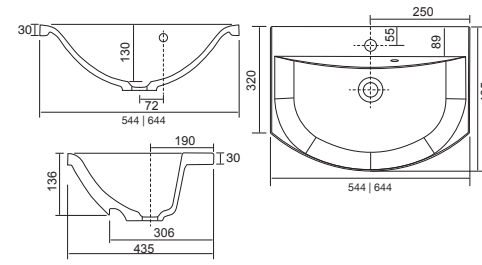

SHOULDER ART		
544	37.3225	£320.00
644	37.3226	£360.00

Cast Marble basin. The 544 & 644 basins fit on 500mm & 600mm basin units respectively and overhang 22mm on each side. Supplied with a chrome overflow ring which is not interchangeable. Single tap hole with internal overflow.