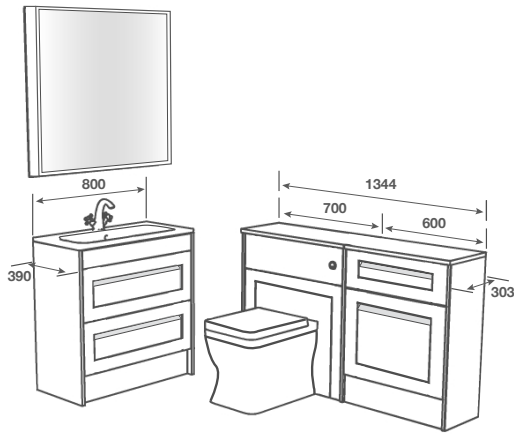

KENTMERE / COTTON WHITE

F COTTON WHITE   **C** ALPINE WHITE   **E** COTTON WHITE

F = FASCIA FINISH   C = CARCASS FINISH   E = EDGE FINISH

ROOM FEATURES

BASIN - Vesima 800 Ceramic

TAP - Caprice Basin Brushed Brass

PAN - Denver BTW with Casula Seat

WORKTOP - Stratus White Calypstone Aura 18mm

MIRROR - Mirrored Vanity Cabinet 750