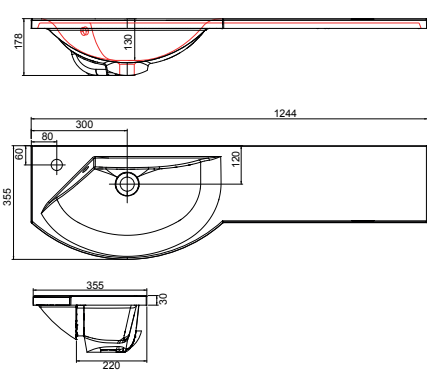

Single tap hole with integrated overflow. Supplied with a chrome overflow ring which is not interchangeable. This basin section will only suit a 600 standard carcass size. 1244w x 435d x 30h mm

Single tap hole with integrated overflow. Supplied with a chrome overflow ring which is not interchangeable. This basin section will only suit a 600 standard carcass size. 1244w x 435d x 30h mm

ART 1244mm LEFT HAND SLIMLINE
37.3201 £545.00