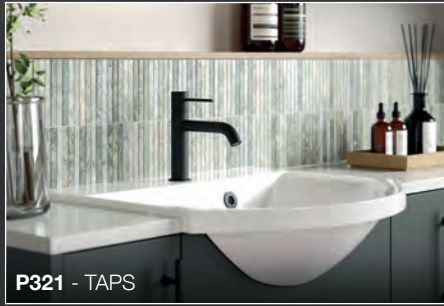

P301 - WORKTOPS