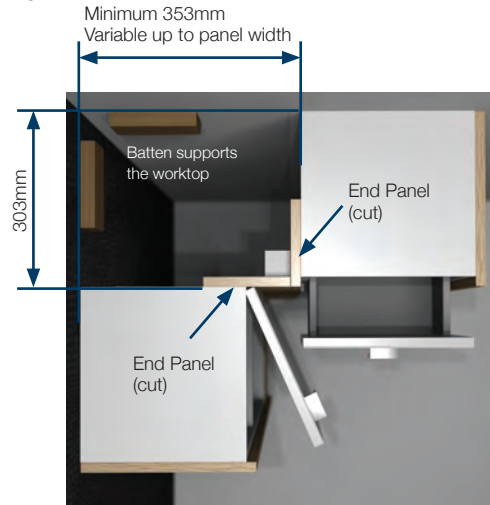

Layout 2: Variable. Suitable for drawers (Using end panels in corners).