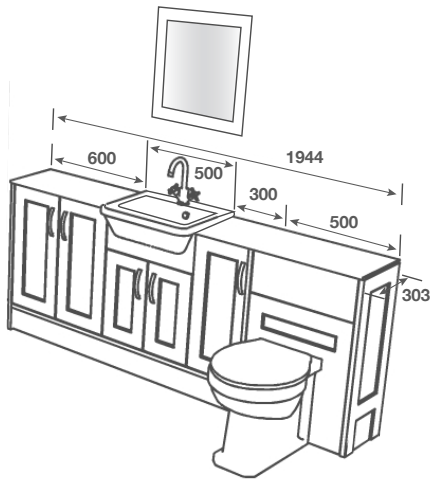

HANDLE - Arinos Stainless Steel

MIRROR - Pentland Framed Mirror

MATT
PAINT
FINISH

ALSO IN
KENTMERE
P105

ALSO IN
SELTOR
P139

SHALE/PENTLAND

PENTLAND

F SHALE **C** NATURAL OAK