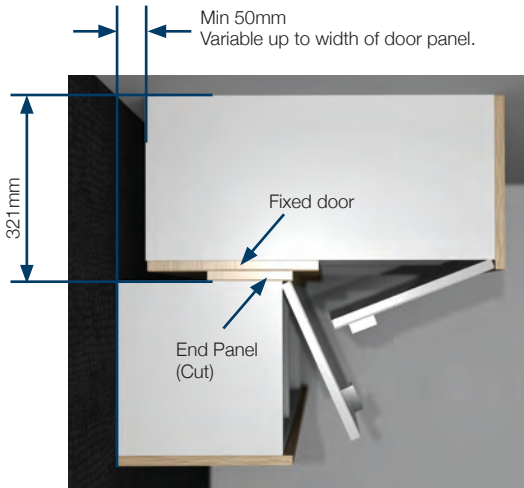

Layout 3: Variable. Suitable for 2 door units only - using an end panel in the corner.