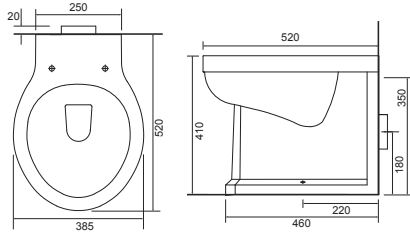

GEORGIA WITH COLOURED SEAT

36.9170.02	£523.00	36.9170.09	£523.00
Georgia BTW Pan with Cotton White Wentworth Seat.		Georgia BTW Pan with Spruce Wentworth Seat.	
36.9170.04	£523.00	36.9170.07	£523.00
Georgia BTW Pan with Shale Wentworth Seat.		Georgia BTW Pan with Maritime Wentworth Seat.	
36.9170.05	£523.00	36.9170.06	£523.00
Georgia BTW Pan with Lagoon Mist Wentworth Seat.		Georgia BTW Pan with Slate Wentworth Seat.