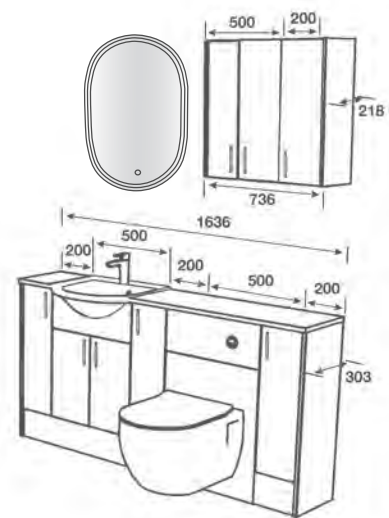

ROOM FEATURES

BASIN - Art 500

TAP - Aquila Basin Black

PAN - Aurora WH Pan with Collerina Seat

WORKTOP - Acadia Quartz Postformed 22mm

HANDLE - Barroso Fluted Black

MIRROR - Lagoa 800

CHEVIOT/METALLIC SLATE