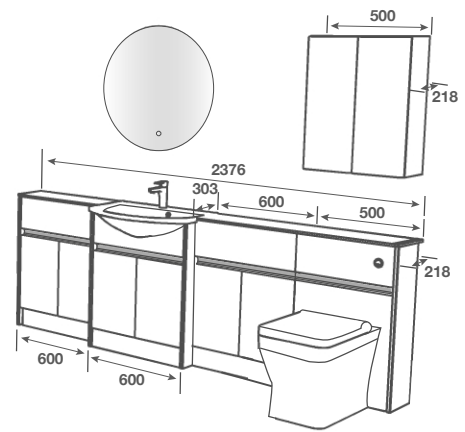

BASIN - Shoulder Art 644

TAP - Busca Basin Matt Black

PAN - Denver BTW Pan with Kempsey Seat

WORKTOP - Stratus White Calypstone Aura 18mm

MIRROR - Velas 700

HANDLE - Matt Black Profile

LIGHTING - LED Strip

BOWLAND/SLATE MIST