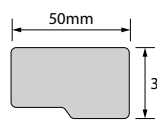

LIGHT PELMET

Perfect under-wall unit trim to facilitate concealed lights. Can be used as a modern cornice.

LIGHT PELMET	LIGHT PELMET
1500x50x30	2500x50x30
£140.00	£190.00

○ COTTON WHITE	6035CN	6036CN
○ SHALE	6035SE	6036SE
○ LAGOON MIST	6035LM	6036LM
○ SPRUCE	6035SU	6036SU
○ MARITIME BLUE	6035MT	6036MT
○ SLATE	6035ST	6036ST