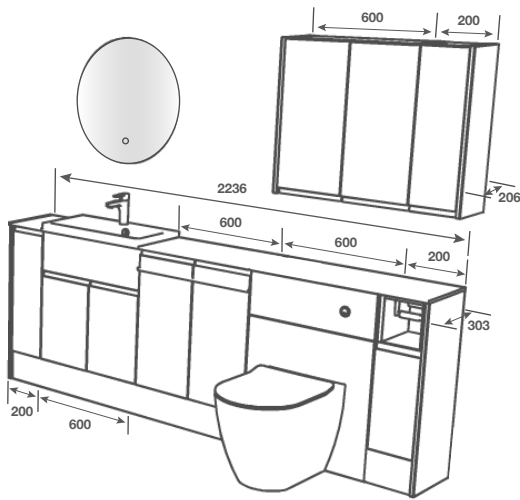

SELTER/PEARL

GLOSS
PAINT
FINISH

F PEARL   **C** ALPINE WHITE

F = FASCIA FINISH   C = CARCASS FINISH

ROOM FEATURES

BASIN - Finesse 600 Sit-in

TAP - Busca Basin Matt Black

PAN - Aurora BTW Pan with Casula Seat

WORKTOP - White Terrazzo Calypstone Aura 12mm

MIRROR - Velas 600