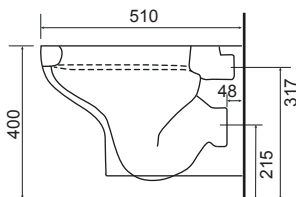

ANNISTON - RIMLESS

36.9187.01 £425.00

Anniston Wall Hung Rimless Pan with Wingham Seat.