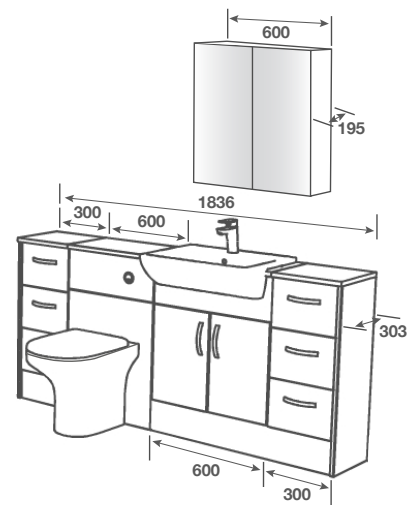

ALSO IN
CHILTERN
P89

SOFT
TOUCH
MATT
FINISH

BRECON

DARK SAPPHIRE/BRECON

F DARK SAPPHIRE   **C** ANTHRACITE LINEN

F = FASCIA FINISH   C = CARCASS FINISH

ROOM FEATURES

BASIN - Charlotte Semi Recessed
TAP - Cento Basin Chrome
PAN - Denver BTW Pan with Casula Seat
WORKTOP - Cirrus White Calyptstone Aura 18mm
HANDLE - Lucina 160 Chrome
MIRROR - Avelar 600