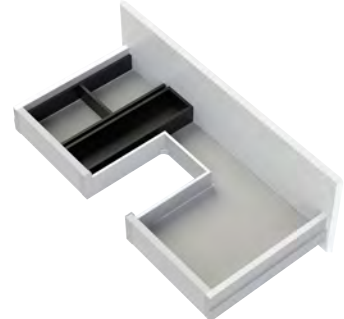

3 COMPARTMENT

COLOUR	Black Stained
UNIT SIZE	800mm
CODE	6960.03
PRICE	£94.00