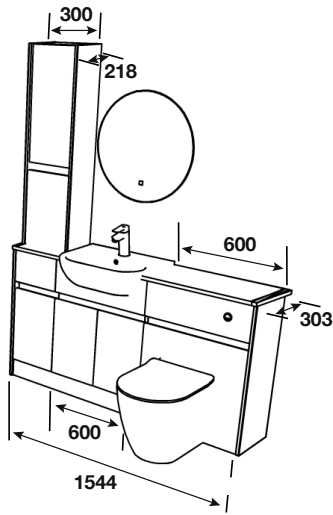

TAP - Lonata Matt Black

PAN - Danbury BTW

WORKTOP - Black Crystal Calypstone Aura 18mm

HANDLE - Matt Black Profile

MIRROR - Ronda 600 with Hanging Strap

LIGHTING - LED Strip

GLASS
EFFECT
EDGING

GLOSS
METALLIC
FINISH