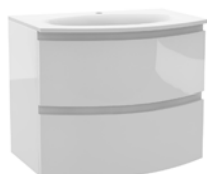

VANITY UNITS

Two drawer vanity unit. Soft close runners. Handleless opening. Fully extendable drawers. Top drawer cut out for services.

Basin not included.

690 x 520 x 565 mm (W X D X H)	CODE	INC VAT
PORCELAIN WHITE	7810.73	£940.00
CORAL WHITE	7810.57	£940.00
MOONSTONE	7810.59	£940.00
TORTONA OAK	7810.72	£940.00
FIR GREEN	7810.56	£940.00
GRAPHITE	7810.64	£940.00
EMBER GLOSS	7810.76	£940.00