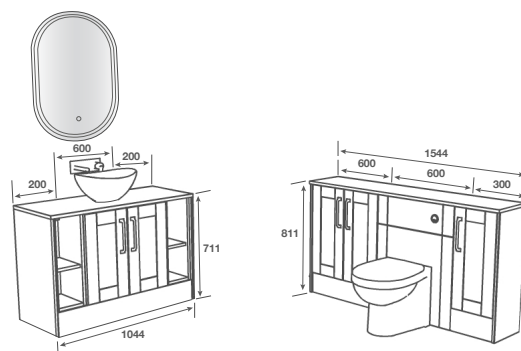

SOFT TOUCH MATT FINISH

ALSO IN BRECON P42

MARINE BLUE/CHILTERN

CHILTERN

F MARINE BLUE   **C** ANTHRACITE LINEN

F = FASCIA FINISH   C = CARCASS FINISH

ROOM FEATURES

- BASIN - Fremont White Sit-On
- TAP - Lori Wall Mounted Basin Chrome
- PAN - Portland BTW Pan with Glenbrook Seat
- WORKTOP - White Crystal Calypstone Aura 18mm
- HANDLE - Vitoria Stainless Steel Effect
- MIRROR - Lagoa 800