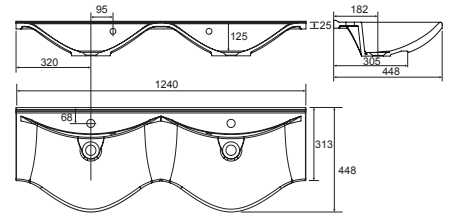

Single tap holes with external overflows. Supplied with a chrome overflow ring which can be changed for alternative colours. Suitable for use with two 600mm standard depth units with an end panel at each end. 1240w x 448d x 25h mm