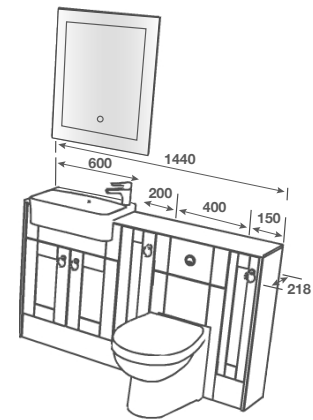

ROOM FEATURES

BASIN - Denver Semi Recessed

TAP - Eula Basin Chrome

PAN - Portland BTW Pan with Glenbrook Seat

WORKTOP - Cirrus White Calypstone Aura 12mm

HANDLE - Campina Chrome

MIRROR - Avelar 600

CHILTERN/CONTOUR CASHMERE