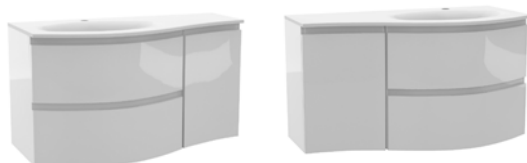

RH - LH VANITY SETS

Basin not included.

1040 x 565 x 520 mm (W X D X H)	LEFT HAND BOWL		RIGHT HAND BOWL	
	CODE	PRICE	CODE	PRICE
PORCELAIN WHITE	7878.73	£1440.00	7879.73	£1440.00
CORAL WHITE	7878.57	£1440.00	7879.57	£1440.00
MOONSTONE	7878.59	£1440.00	7879.59	£1440.00
TORTONA OAK	7878.72	£1440.00	7879.72	£1440.00
FIR GREEN	7878.56	£1440.00	7879.56	£1440.00
GRAPHITE	7878.64	£1440.00	7879.64	£1440.00
EMBER GLOSS	7878.76	£1440.00	7879.76	£1440.00