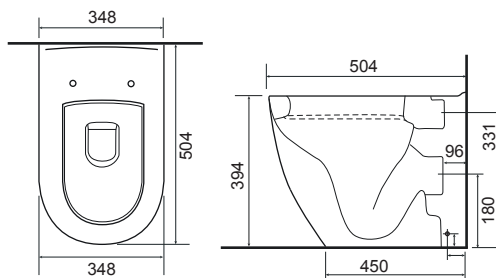

DENVILLE

36.9178.01 £286.00

Denville BTW Pan with Hillston Seat.