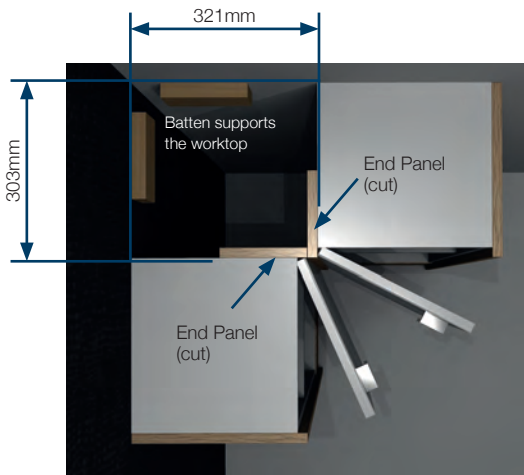

CORNER LAYOUTS & BATH BULKHEADS

With limited storage space in modern bathrooms the use of corners is becoming ever more popular. Below illustrates some common corner layouts for you to consider when planning your bathroom furniture.

Layout 1: Suitable for doors only. (Using end panels in corner)