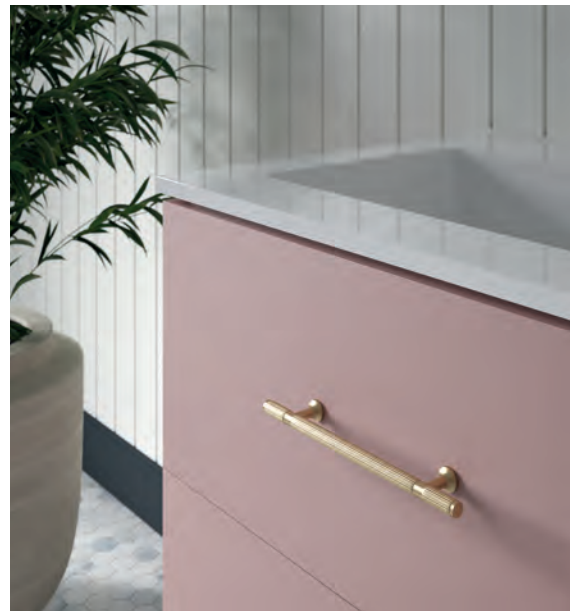

ROOM LOOK

BASIN - Meda Cast Vanity

TAP - Fiera Brushed Brass

MIRROR - Oliveri Tall

HANDLE - Barroso Bar Brushed Brass

LEG - Brushed Brass

LIGHTING - 2 Drawer Internal Lighting Kit

AURELIA/FERN GREEN