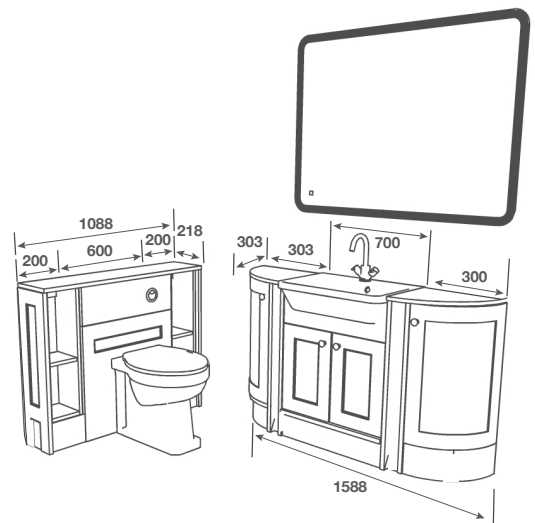

PAN - Georgia BTW Pan

WORKTOP - Stratus White Calypstone Aura 18mm

HANDLE - Altos Chrome

MIRROR - Ferno 1200

PENTLAND PRICING

HOW TO ORDER

When ordering, the two asterisks (**) shown after the product code must be replaced by the Letter Code representing the door style and finish required. These Letter Codes are shown at the top of each pricing page in the range, and listed below.