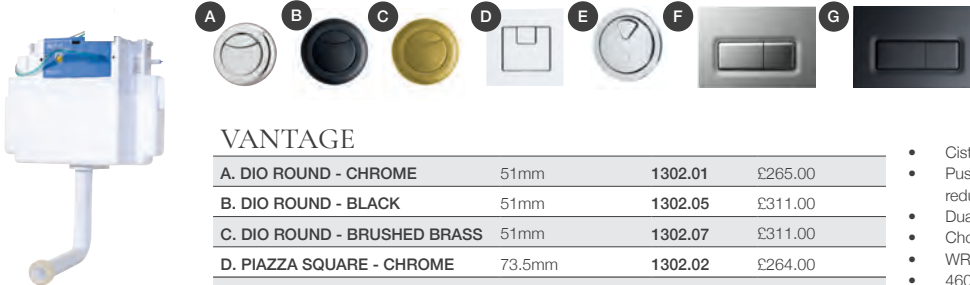

VANTAGE

A. DIO ROUND - CHROME	51mm	1302.01	£265.00
B. DIO ROUND - BLACK	51mm	1302.05	£311.00
C. DIO ROUND - BRUSHED BRASS	51mm	1302.07	£311.00
D. PIAZZA SQUARE - CHROME	73.5mm	1302.02	£264.00
E. ROUND BUTTON - CHROME	73.5mm	1302.04	£264.00
F. REEF FLUSH PLATE - CHROME	232 x 152 x 16mm	1302.03	£299.00
G. REEF FLUSH PLATE - BLACK	232 x 152 x 16mm	1302.06	£342.00

- Cistern designed for front or top access.
- Push button, dual flush control and insulated jacket for reduced noise level. Pneumatic flush system.
- Dual flush 6/4 litres.
- Choice of 6 push buttons.
- WRAS approved.
- 460w x 125d x 369h mm.
- Suitable for 500, 600 and 700 WC standard and slimline carcasses.

VANTAGE WITH INFRARED OPTIONS

BATTERY powered IR motion sensor

A. BLACK BEZEL IR	40mm	1303.01	£758.00
B. CHROME BEZEL IR	40mm	1303.02	£758.00

MAINS powered with motion sensor

A. BLACK BEZEL IR	40mm	1304.01	£873.00
B. CHROME BEZEL IR	40mm	1304.02	£873.00

- Cistern designed for front or top access.
- Infrared operated flush.
- WRAS approved.
- 460w x 125d x 369h mm.
- Suitable for 500, 600 and 700 WC standard and slimline carcasses.