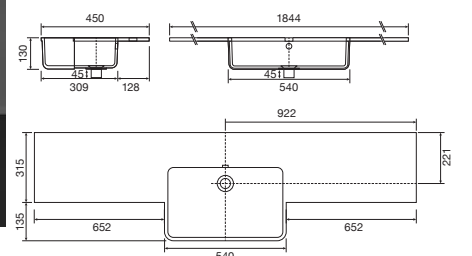

Solid Surface Wing Basin, Integrated overflow, no tap hole. Centre Bowl, Matt White. 1844w x 450d x 15h mm