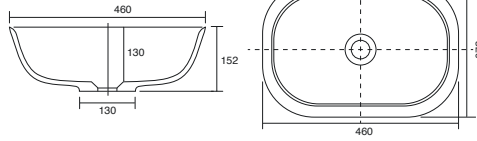

SIT-ON BASINS

KEYS:

CE CERAMIC

CM CAST MARBLE

BELLANTI

9069 £385.00

Cast Marble Basin. No tap hole. No overflow. This basin will require an unslotted waste, see page 333. The free flowing version is recommended. Can be used on standard depth worktops. 460w x 320d x 152h mm