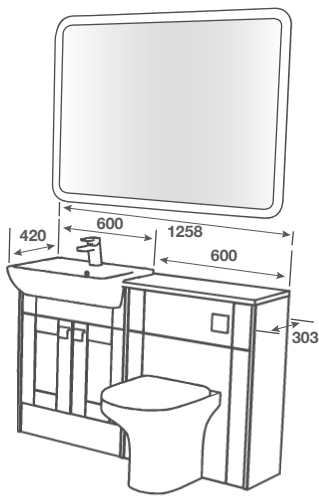

CHILTERN/CONTOUR GREY

F CONTOUR GREY   **C** CLAY

F = FASCIA FINISH   C = CARCASS FINISH

ROOM FEATURES

BASIN - Charlotte Semi Recessed

TAP - Olite Basin Chrome

PAN - Charlotte BTW Pan with Temora Seat

WORKTOP - Storm Grey Calypstone Aura 12mm

HANDLE - Acari Chrome

MIRROR - Lixa 1200