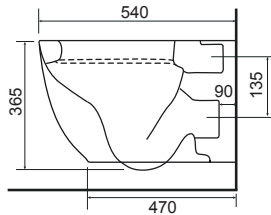

AURORA - RIMLESS

36.9185.01 £464.00

Aurora Wall Hung Rimless Pan with Collerina Seat.