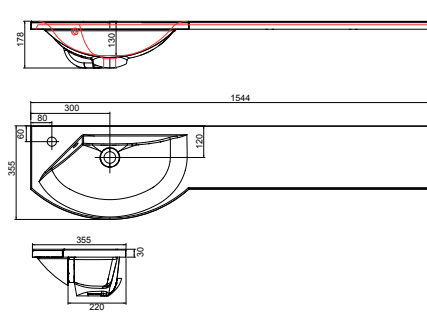

Single tap hole with integrated overflow. Supplied with a chrome overflow ring which is not interchangeable. This basin section will only suit a 600 standard carcass size. 1544w x 435d x 30h mm

Single tap hole with integrated overflow. Supplied with a chrome overflow ring which is not interchangeable. This basin section will only suit a 600 standard carcass size. 1544w x 435d x 30h mm

ART 1544mm LEFT HAND SLIMLINE
37.3203 £575.00