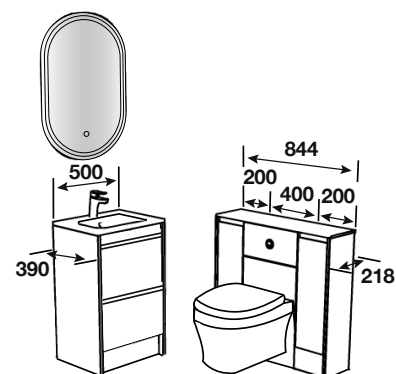

ROOM FEATURES

BASIN - Idro Cast 500

TAP - Lonata Black

PAN - Charlotte WH Pan with Temora Seat

WORKTOP - White Crystal Calypstone Aura 12mm

MIRROR - Oliveri Tall Mirror

SELTER/MARITIME BLUE

ALSO IN
PENTLAND
P124MATT
PAINT
FINISH