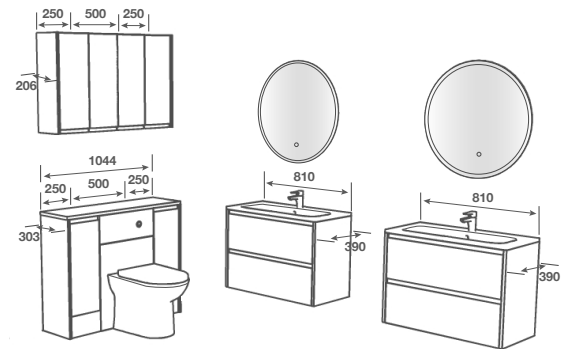

BASIN - Vesima 800 Ceramic

TAP - Eula Basin Brushed Brass

PAN - Madison BTW Pan with Beechworth Seat

WORKTOP - Polar Quartz Matt Square Edge 22mm

MIRROR - Portel 700

SELTER PRICING

CARCASS KEYS:

© = CARCASS