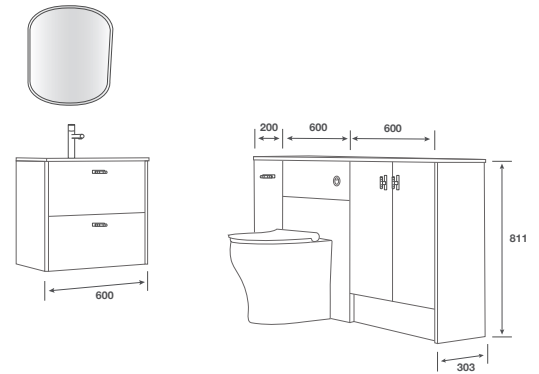

SOFT TOUCH MATT FINISH

NEW FINISH

TERRACOTTA/BRECON

BRECON

F TERRACOTTA **C** CLAY

F = FASCIA FINISH C = CARCASS FINISH

ROOM FEATURES

BASIN - Memphis Ceramic 600

TAP - Fiera Basin Brass

PAN - Brunswick BTW Pan with Clermont Seat

WORKTOP - White Crystal Calypstone Aura 18mm

HANDLE - Barroso Fluted T-Pull Brushed Brass

MIRROR - Marbella Gold