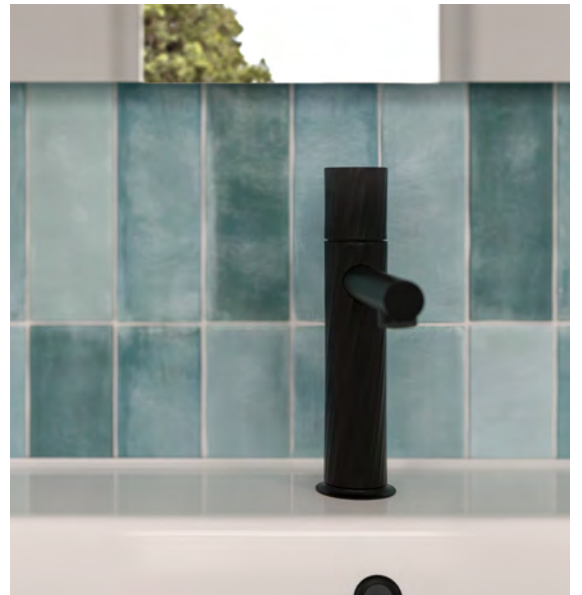

F AEGEAN BLUE

F = FASCIA FINISH

ROOM LOOK

BASIN - Pessina 600 Ceramic

TAP - Fiera Basin Black

MIRROR - Avelar 600