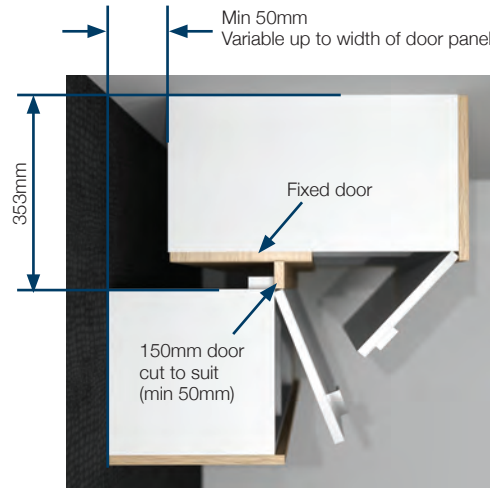

Layout 4: Variable. Using door panels for corner. Plinth runs through.

The bath bulkhead unit has a full floor to worktop panel (3008) matched to your chosen fascia, supplied with either a slimline or standard depth 600mm WC carcass. However, the panel will work with any width WC Carcass, and can also be used as a fitters panel.

661MM BATH BULKHEAD UNIT

W x D x H	Order Code	Price
830 X 303 X 811	4445**	£565
830 X 218 X 811	4245**	£535

561MM BATH BULKHEAD UNIT

W x D x H	Order Code	Price
830 X 303 X 811	1445**	£565
830 X 218 X 811	1245**	£565

- See breakdown pages for WC carcass codes
- When ordering replace '**' with your chosen finish
- Not available in Solid Oak & Pentland