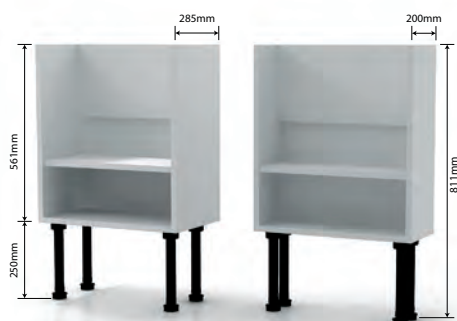

561MM BASE CARCASSES

(supplied with 250mm leg pack) = 811mm Overall height