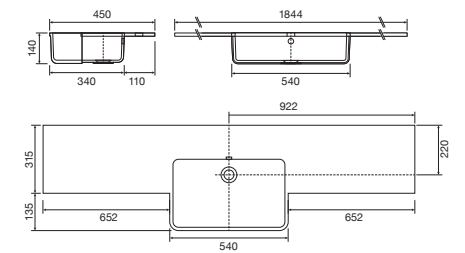

Integrated overflow, no tap hole. Supplied with a white overflow ring which is not interchangeable. Suitable for use with a 1800mm run of furniture. This basin section will only suit a 600 standard carcass size. 1844w x 450d x 15h mm