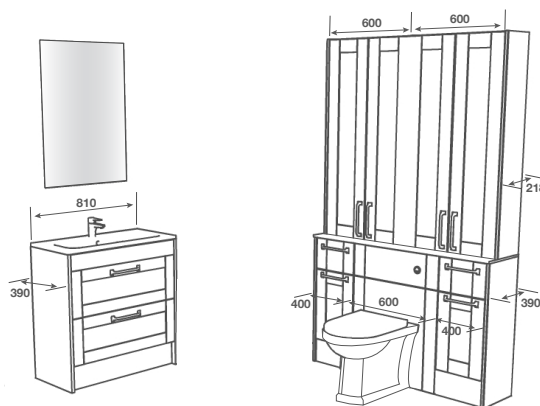

ROOM FEATURES

BASIN - Idro 800 Cast

TAP - Busca Basin Brushed Brass

PAN - Georgia BTW Pan with Cotton White Wentworth Seat

WORKTOP - White Crystal Calypstone Aura 18mm

HANDLE - Mirante 128 Brushed Brass

MIRROR - Plain 861mm High x 600mm Wide