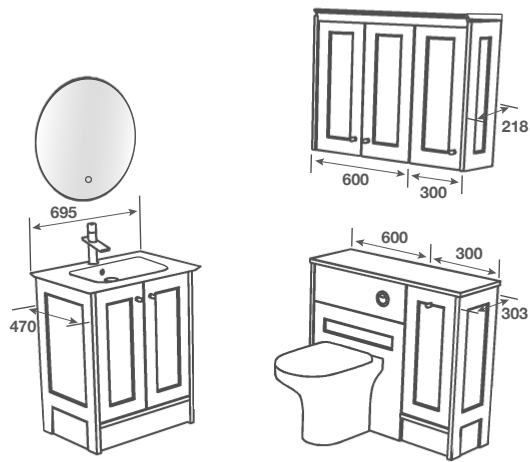

BASIN - Banari Ceramic Washstand

TAP - Orena Basin Chrome

PAN - Charlotte BTW Pan with Temora Seat

WORKTOP - Stratus White Calypstone Aura 18mm

HANDLE - Morada Chrome

MIRROR - Velas 600

MATT
PAINT
FINISH

ALSO IN
KENTMERE
P107