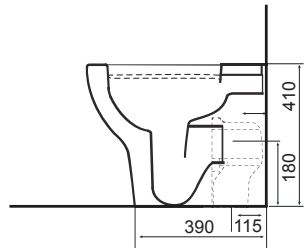

NASHVILLE

36.9291.01 £485.00

Nashville BTW Pan with Toukley Seat.

NEW