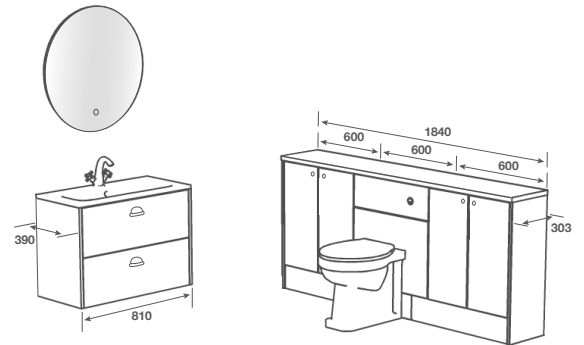

F PEBBLE

C CLAY

F = FASCIA FINISH C = CARCASS FINISH

ROOM FEATURES

- BASIN - Idro 800 Cast
- TAP - Caprice Basin Matt Black
- PAN - Georgia BTW Pan
- WORKTOP - Riven Slate Postformed 22mm
- HANDLE - Altura Knob Black
- MIRROR - Velas 700