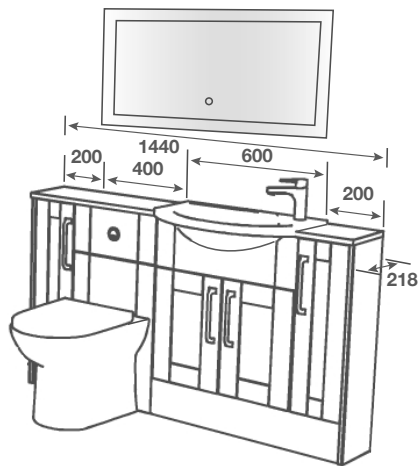

CHILTERN/AQUA MIST

F AQUA MIST   **C** CLAY

F = FASCIA FINISH   C = CARCASS FINISH

ROOM FEATURES

- BASIN - Art 600 Slimline
- TAP - Busca Basin Brushed Brass
- PAN - Madison BTW Pan with Beechworth Seat
- WORKTOP - Polar Quartz Matt Square Edge 22mm
- HANDLE - Mirante 128 Brushed Brass
- MIRROR - Avelar 1000