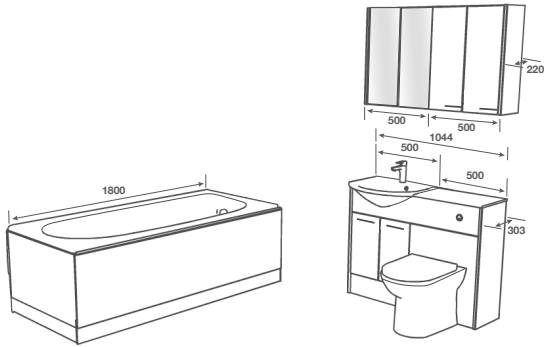

BRECON/GRAPHITE GREY

GLOSS
METALLIC
FINISH

F GRAPHITE GREY   **C** TITANIUM

F = FASCIA FINISH   C = CARCASS FINISH

ROOM FEATURES

BASIN - Art 544

TAP - Busca Basin Matt Black

PAN - Madison BTW Pan with Beechworth Seat

WORKTOP - Stratus White Calypstone Aura 18mm

HANDLE - Catarina Black