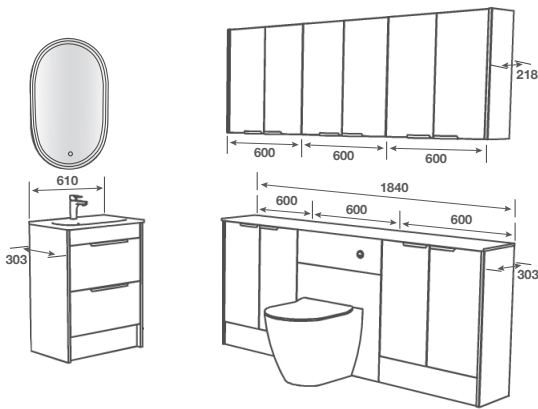

CHEVIOT / SEA BREEZE

ALSO IN
BOWLAND
P14

GLASS
EFFECT
EDGING

GLOSS
METALLIC
FINISH

F SEA BREEZE   **C** TITANIUM   **E** GLASS EFFECT

F = FASCIA FINISH   C = CARCASS FINISH   E = EDGE FINISH

ROOM FEATURES

- BASIN - Idro 600 Cast
- TAP - Busca Basin Matt Black
- PAN - Aurora BTW Pan with Collerina Seat
- WORKTOP - White Crystal Calypstone Aura 18mm
- HANDLE - Barretos Black
- MIRROR - Lagoa 800
- LIGHTING - Sargasso Plinth Lighting