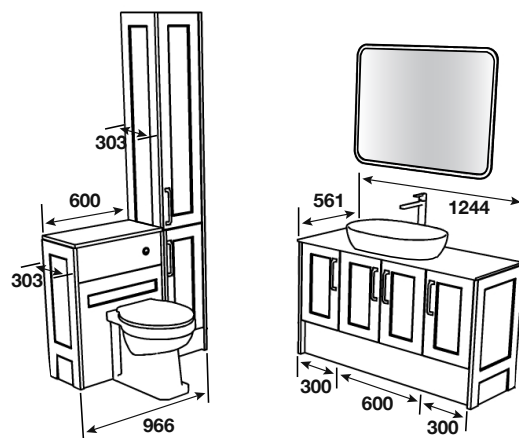

MATT
PAINT
FINISH

ALSO IN
KENTMERE
P107

ALSO IN
SELTOR
P141

PENTLAND

SPRUCE / PENTLAND

F SPRUCE   **C** NATURAL OAK

F = FASCIA FINISH   C = CARCASS FINISH

ROOM FEATURES

BASIN - Bouro 600 Cast

TAP - Busca Tall Brushed Brass

PAN - Georgia BTW Pan with Wentworth Seat in Spruce

WORKTOP - White Crystal Calypstone Aura 18mm

HANDLE - Mirante 128 Brushed Brass

MIRROR - Mora 950