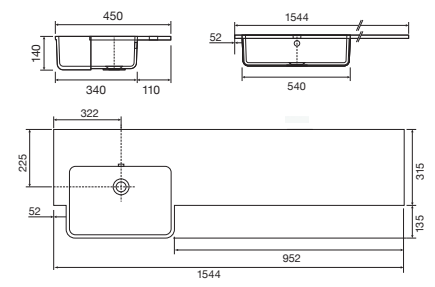

Integrated overflow, no tap hole. Supplied with a white overflow ring which is not interchangeable. Suitable for use with a 1500mm run of furniture. This basin section will only suit a 600 standard carcass size. 1544w x 450d x 15h mm