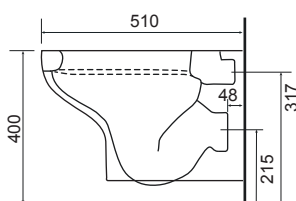

Anniston Wall Hung Rimless Pan with Wingham Seat.

LO SC TP

AURORA - RIMLESS

36.9185.01 £464.00

Aurora Wall Hung Rimless Pan with Collerina Seat.

LO SC TP

CHARLOTTE

36.9116.01 £631.00