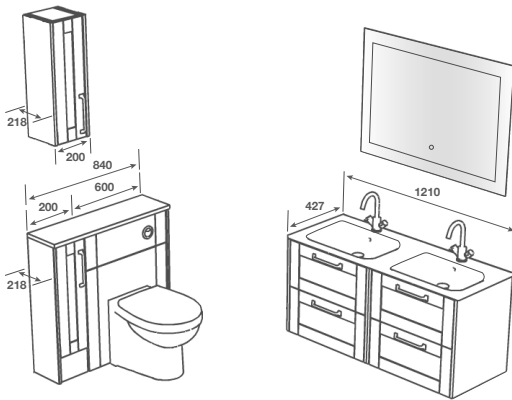

CHILTERN/SOFT WHITE

ALSO IN
BRECON
P26

SOFT
TOUCH
MATT
FINISH

F SOFT WHITE   **C** ALPINE WHITE

F = FASCIA FINISH   C = CARCASS FINISH

ROOM FEATURES

BASIN - Orani 1200 Cast Gloss

TAP - Avola Chrome

PAN - Portland BTW Pan with Glenbrook Seat

WORKTOP - Grey Terrazzo Calypstone Aura 18mm

HANDLE - Mirante 128 Polished Nickel

MIRROR - Avelar 1000