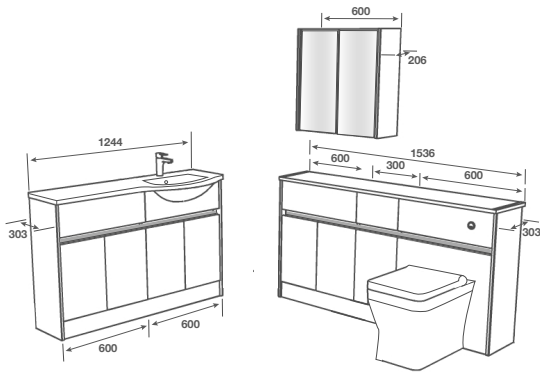

ROOM FEATURES

BASIN - Art Wing 1244 RH

TAP - Busca Basin Brushed Brass

PAN - Denver BTW Pan with Kempsey Seat

WORKTOP - Cirrus White Calypstone Aura 18mm

HANDLE - Brushed Brass Profile

MIRROR - Lixa 1200

LIGHTING - LED Strip